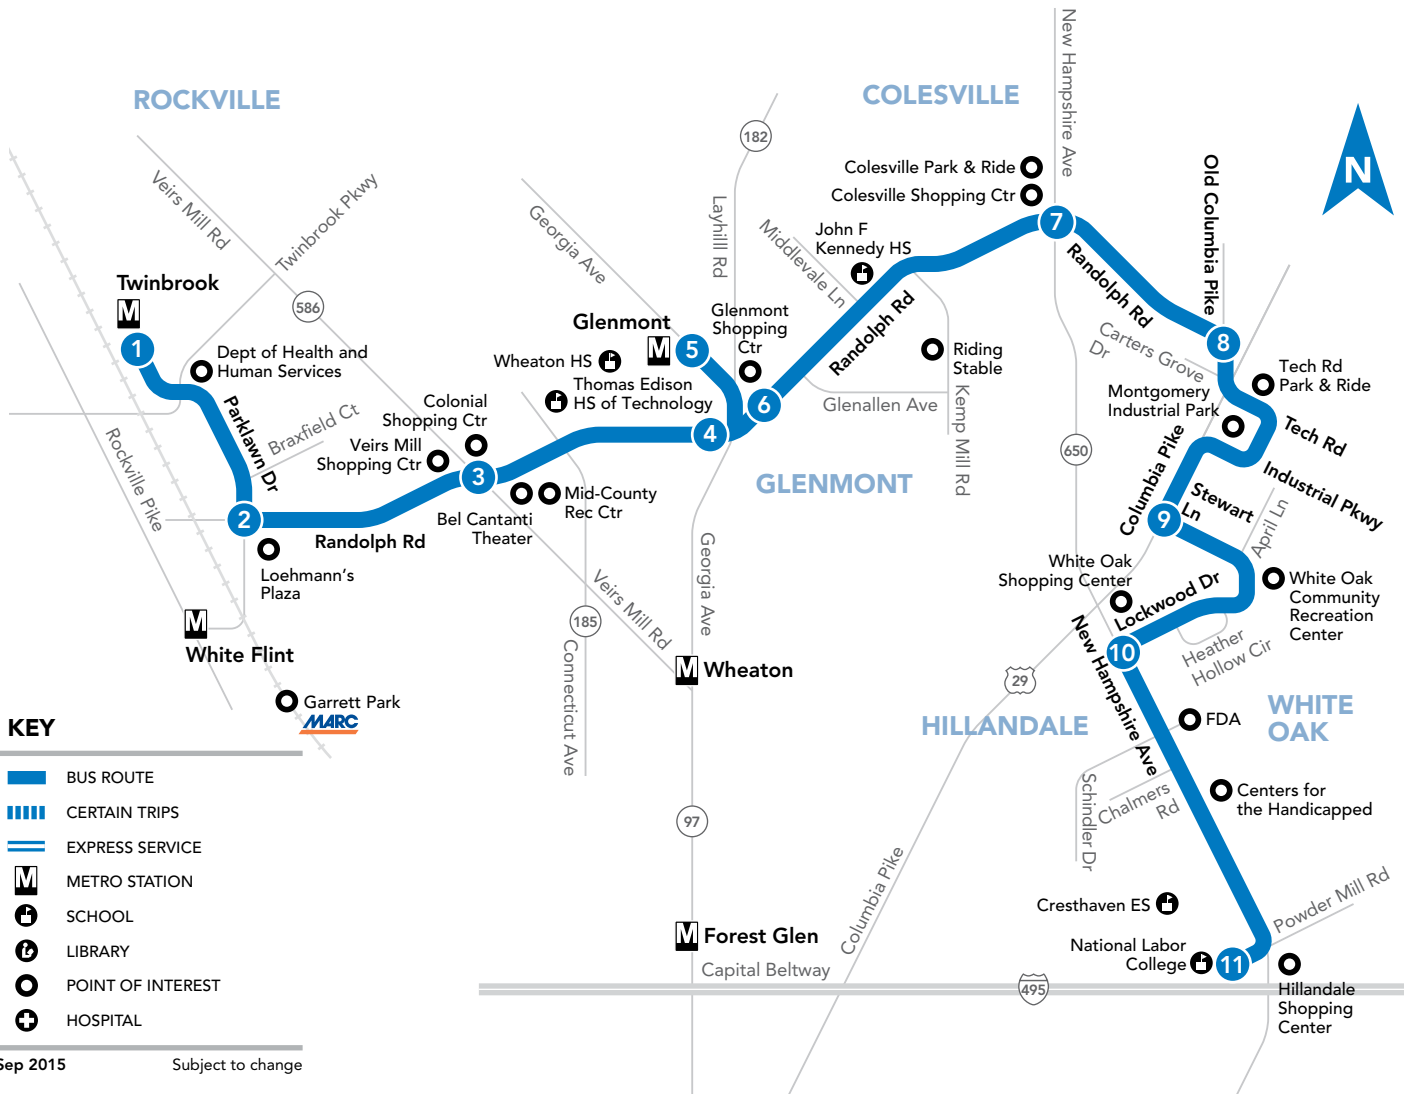

10

Twinbrook **M** – Parklawn Dr – Randolph Rd –
 Glenmont **M** – Randolph Rd – Old Columbia Pike –
 Stewart Ln – White Oak Center – New Hampshire Ave – Hillandale

- KEY**
- █ BUS ROUTE
 - ▤ CERTAIN TRIPS
 - ▬ EXPRESS SERVICE
 - M** METRO STATION
 - SCHOOL
 - LIBRARY
 - POINT OF INTEREST
 - HOSPITAL