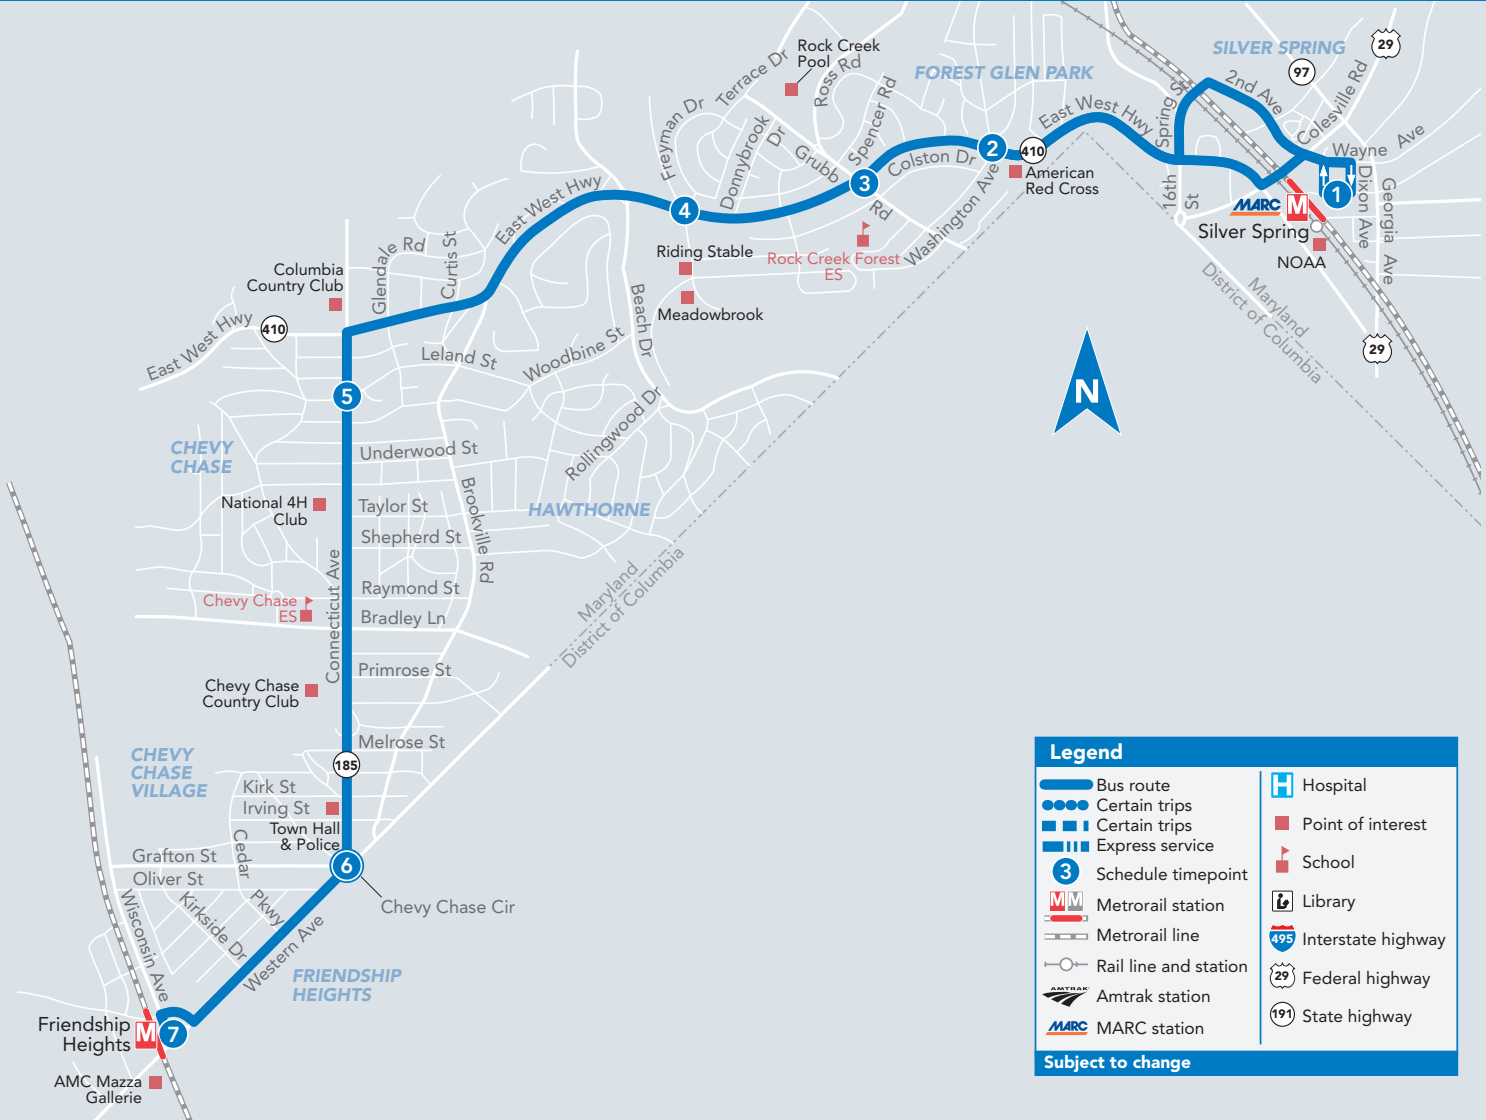

11

Silver Spring Metro Station – Chevy Chase Circle – Friendship Heights Metro Station

Legend

Bus route	Hospital
Certain trips	Point of interest
Certain trips	School
Express service	Library
Schedule timepoint	Interstate highway
Metrorail station	Federal highway
Metrorail line	State highway
Rail line and station	
Amtrak station	
MARC station	

Subject to change