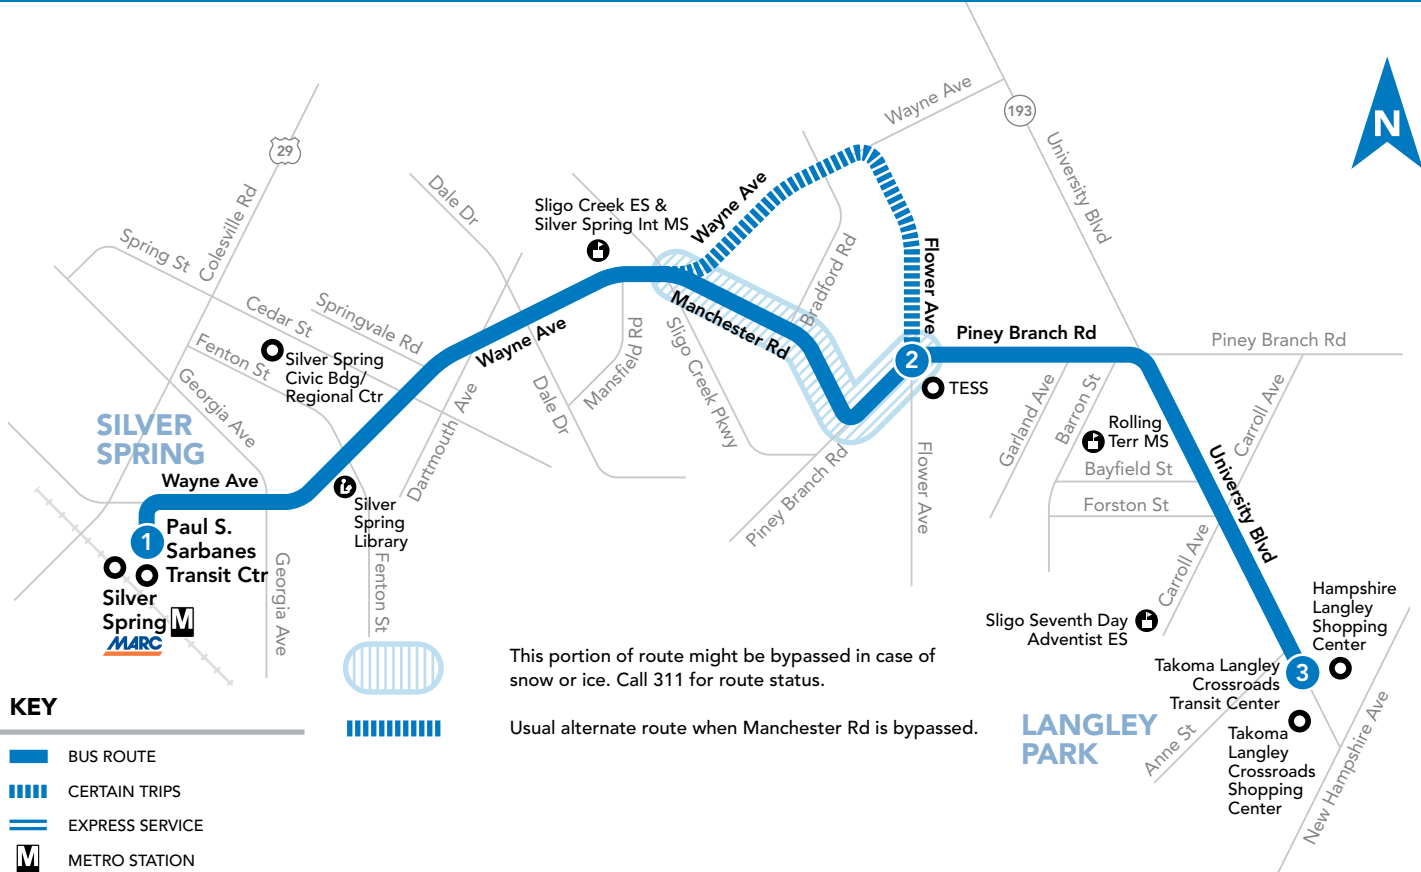

# 15

Paul S. Sarbanes Transit Center (Silver Spring **M**) –  
Wayne Ave – Manchester Rd – Piney Branch Rd –  
Takoma Langley Crossroads Transit Center

### KEY

- BUS ROUTE
- CERTAIN TRIPS
- EXPRESS SERVICE
- METRO STATION
- SCHOOL
- LIBRARY
- POINT OF INTEREST
- HOSPITAL

This portion of route might be bypassed in case of snow or ice. Call 311 for route status.

Usual alternate route when Manchester Rd is bypassed.