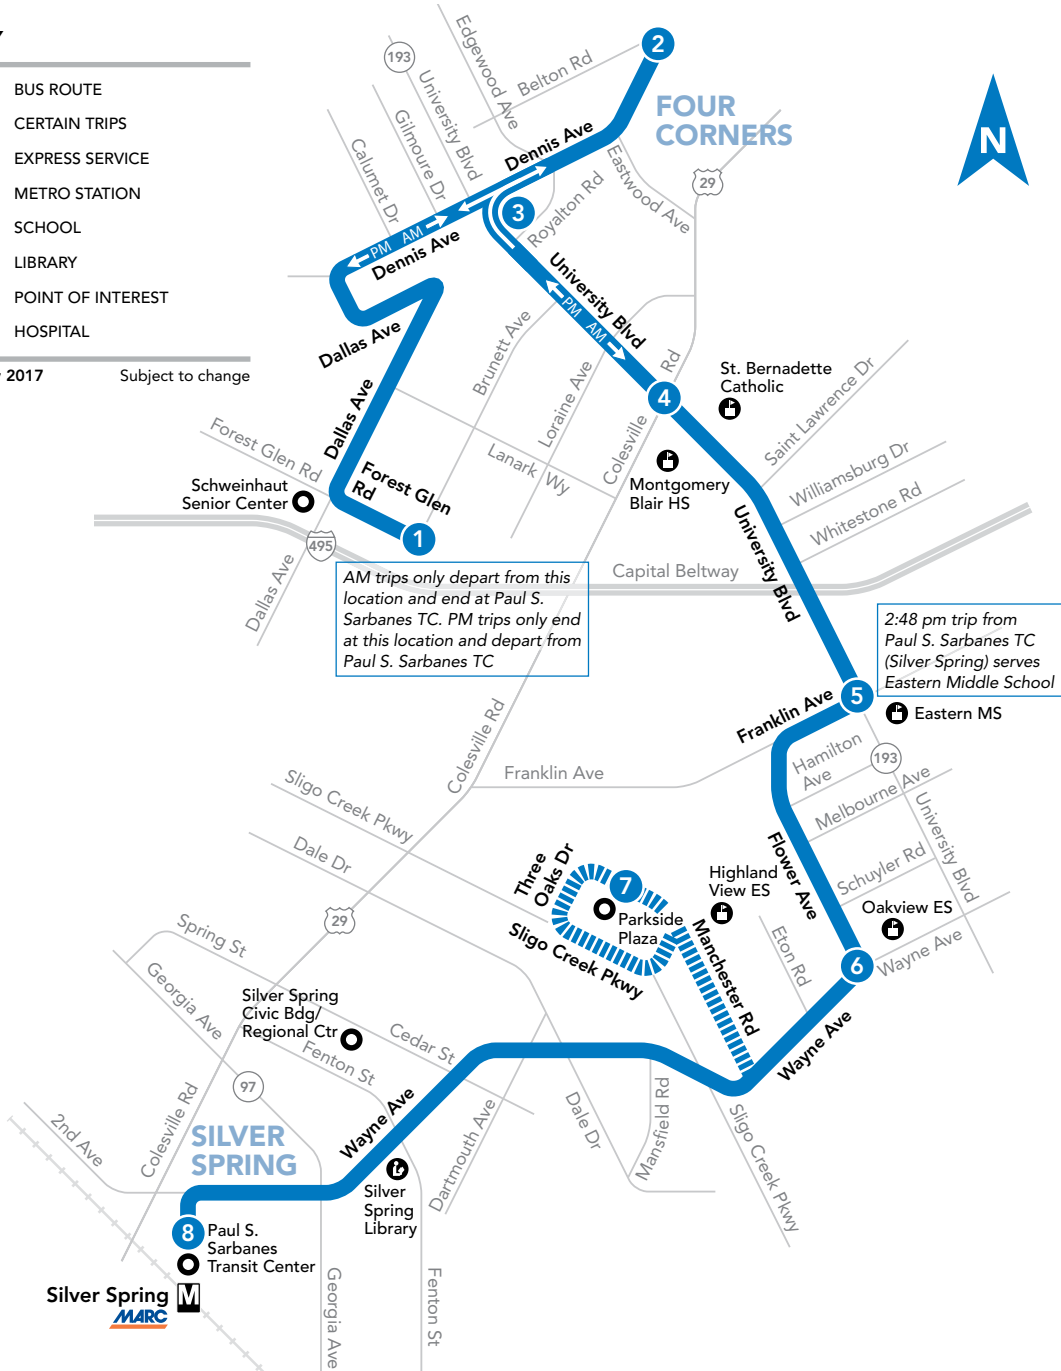

KEY

- BUS ROUTE
- CERTAIN TRIPS
- EXPRESS SERVICE
- METRO STATION
- SCHOOL
- LIBRARY
- POINT OF INTEREST
- HOSPITAL

January 2017 Subject to change

AM trips only depart from this location and end at Paul S. Sarbanes TC. PM trips only end at this location and depart from Paul S. Sarbanes TC

2:48 pm trip from Paul S. Sarbanes TC (Silver Spring) serves Eastern Middle School