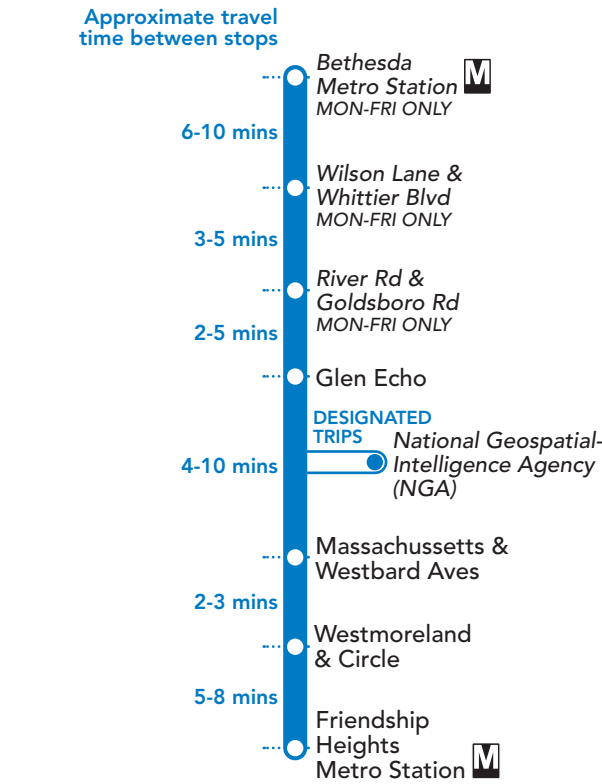

EFFECTIVE: SEPTEMBER 5, 2010