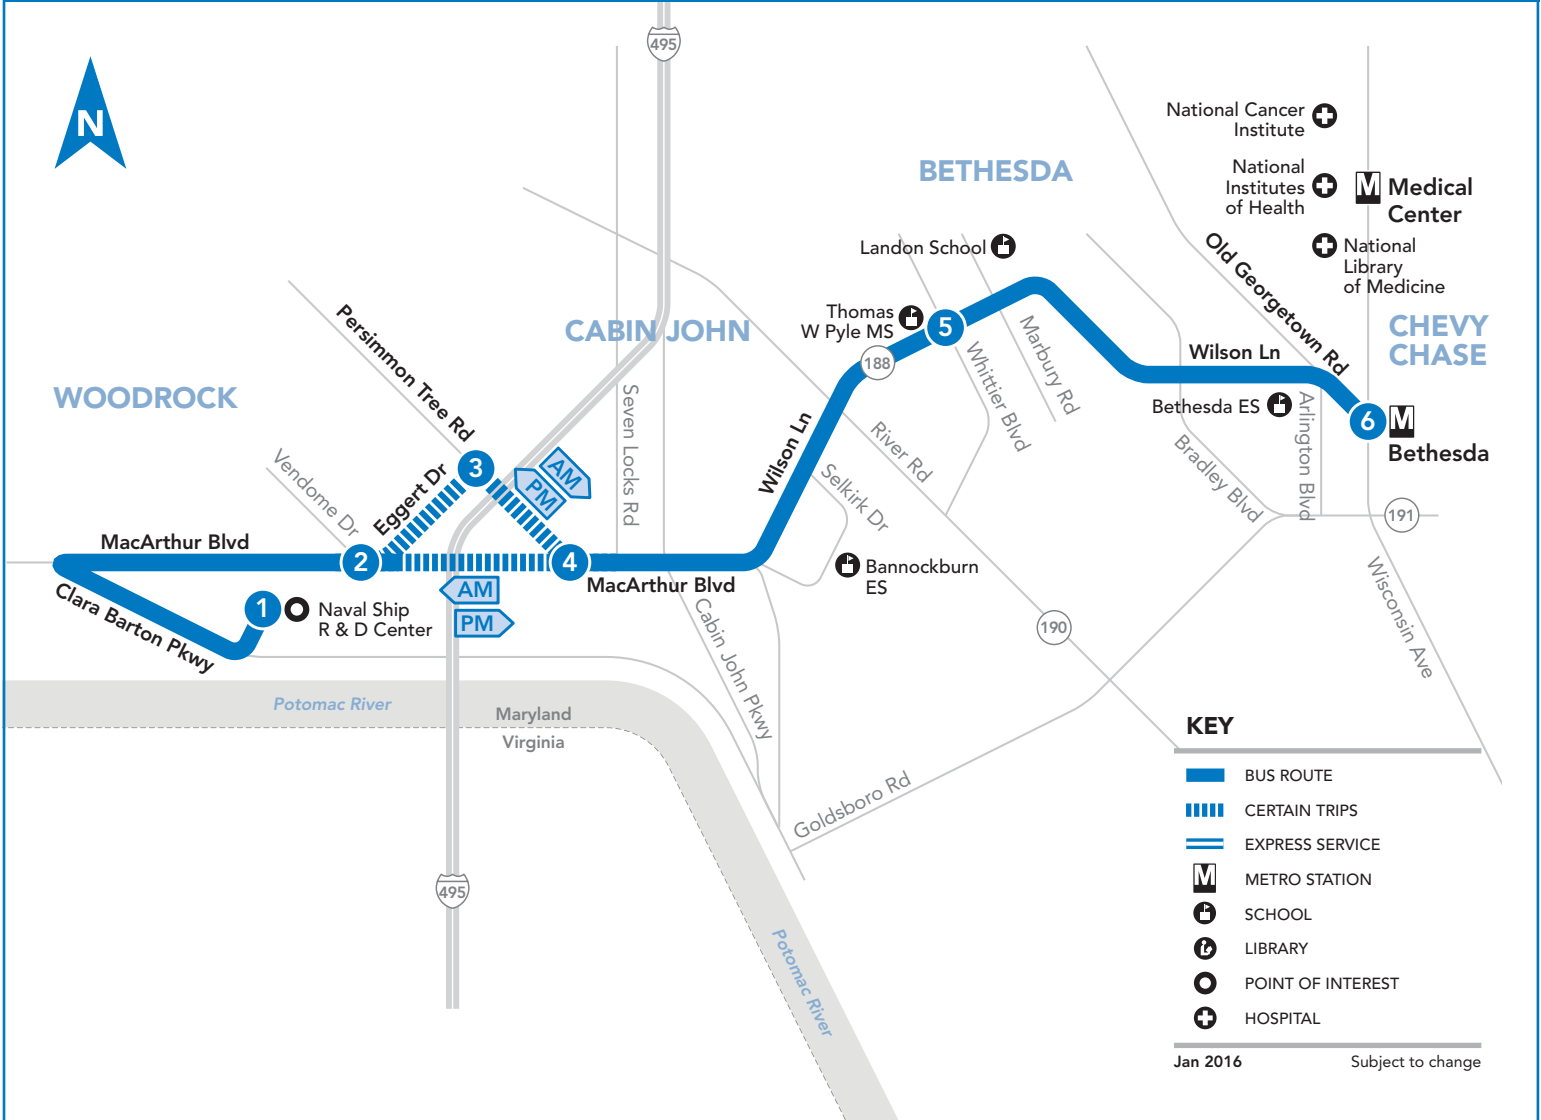

## Naval Ship R & D Center – Cabin John – MacArthur Blvd – Wilson Ln – Bethesda Metro Station

### KEY

- BUS ROUTE
- CERTAIN TRIPS
- EXPRESS SERVICE
- METRO STATION
- SCHOOL
- LIBRARY
- POINT OF INTEREST
- HOSPITAL