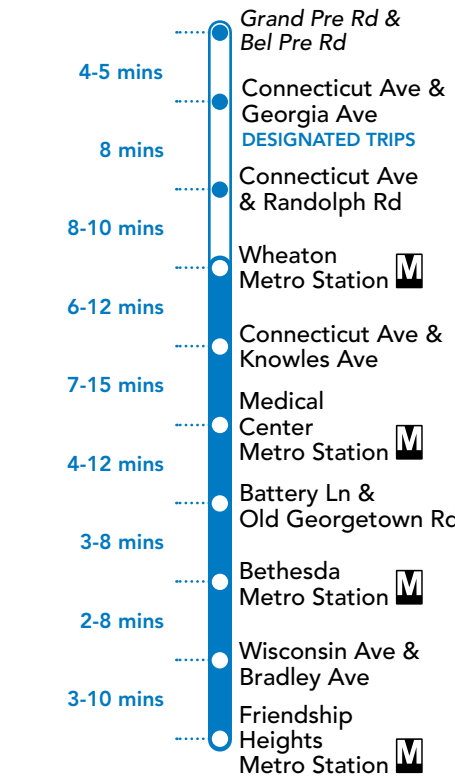

HOLIDAY SCHEDULE

New Year's Day..... Sunday Schedule
Martin Luther King, Jr. Day..... Special Schedule
Presidents' Day..... Special Schedule
Memorial Day..... Sunday Schedule
Independence Day..... Saturday Schedule
Labor Day..... Sunday Schedule
Columbus Day..... Weekday Schedule
Veterans Day..... Special Schedule
Thanksgiving Day..... Sunday Schedule
Christmas Day..... Sunday Schedule

For special schedules, consult our website,
www.rideonbus.com, or call **311**

Like us on Facebook facebook.com/RideOnMCT Follow us on Twitter twitter.com/RideOnMCT

Subscribe to email alerts at www.montgomerycountymd.gov/govdelivery

Thank You for Riding with Us!

Printed on recycled paper with soy-based ink

EFFECTIVE: JANUARY 10, 2016

34

Approximate travel time between stops