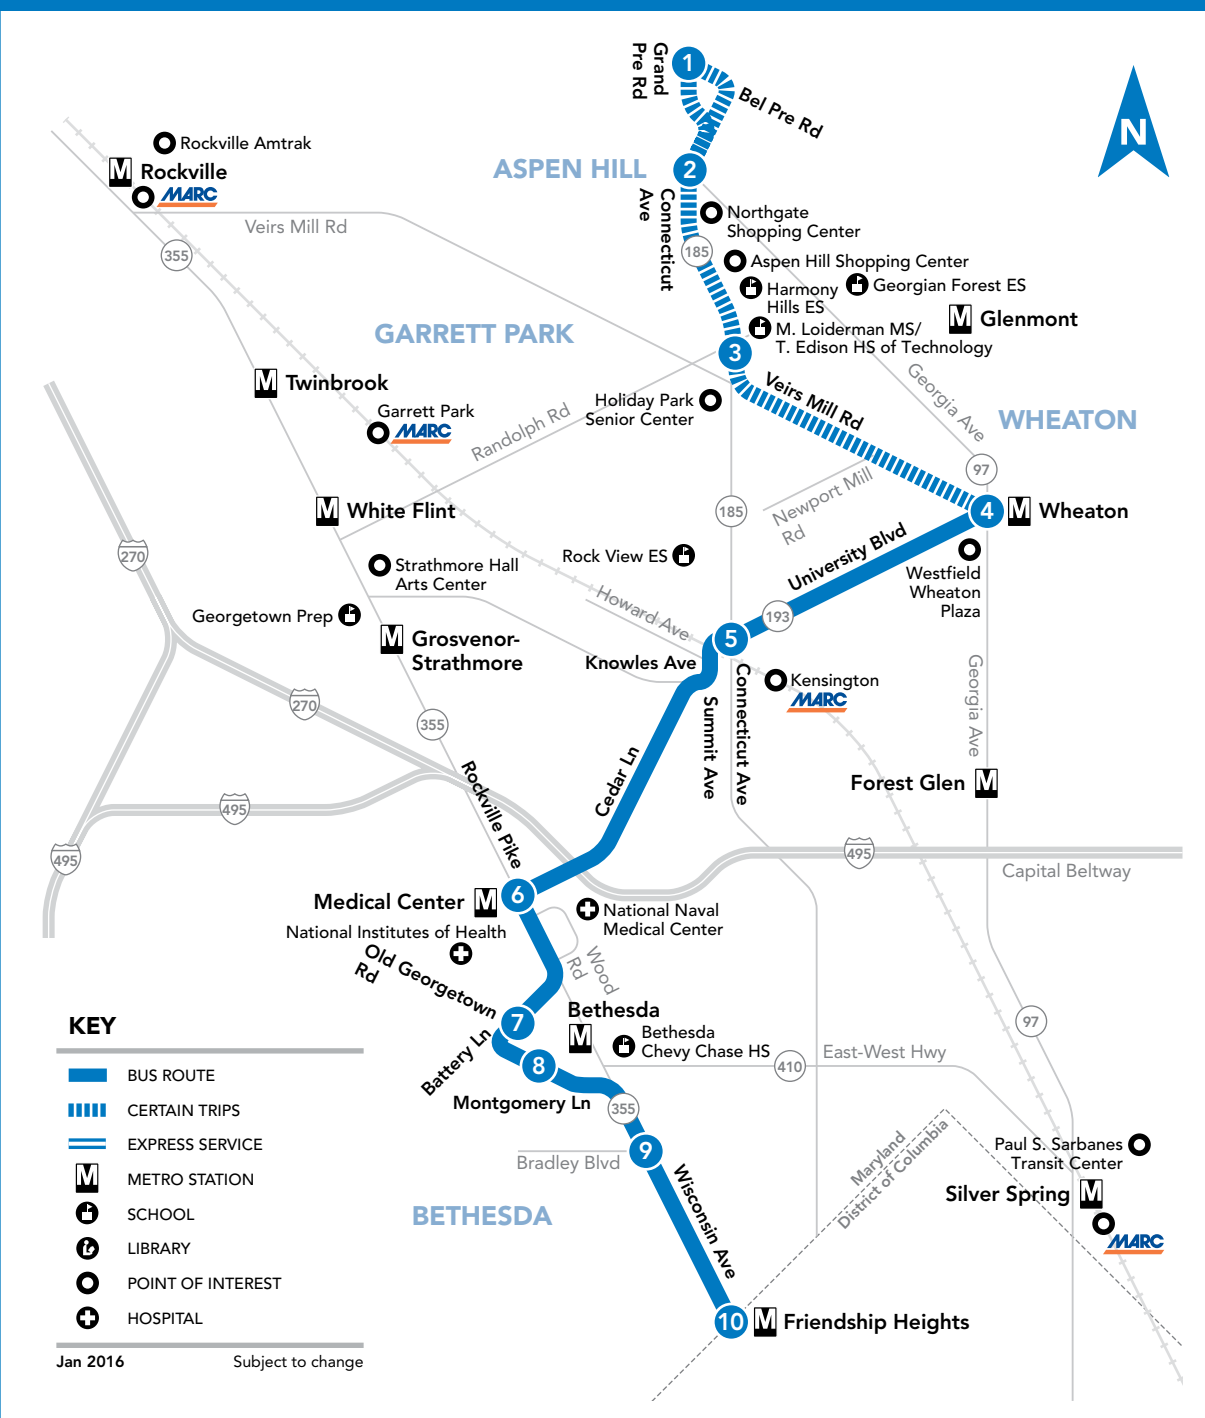

34

Aspen Hill (Designated Trips) - Wheaton Metro Station - Kensington - Medical Center Metro Station - Bethesda Metro Station - Friendship Heights Metro Station