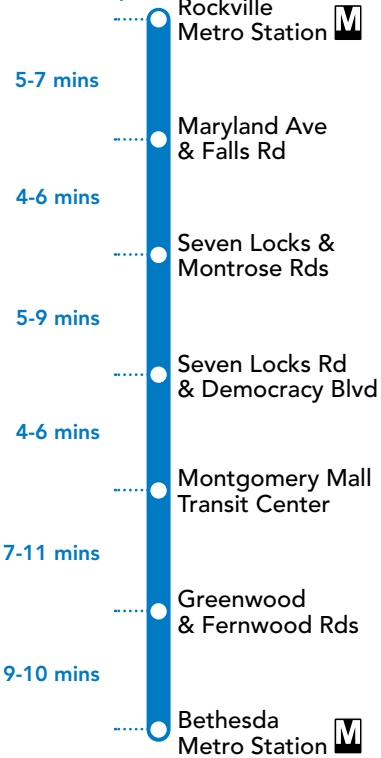

## 47 To Bethesda Metro Station

**SUNDAY**

SEE TIMEPOINT LOCATION ON ROUTE MAP

	1	2	3	4	5	6	7
	7:30	7:34	7:42	7:49	7:54	8:03	8:11
	8:10	8:14	8:22	8:29	8:34	8:43	8:51
	8:40	8:44	8:52	8:59	9:04	9:13	9:21
	9:10	9:14	9:22	9:29	9:34	9:43	9:51
	9:40	9:44	9:52	9:59	10:04	10:13	10:21
	10:10	10:14	10:22	10:29	10:34	10:43	10:51
	10:40	10:44	10:52	10:59	11:04	11:13	11:21
	11:10	11:14	11:22	11:29	11:34	11:43	11:51
	11:40	11:46	11:54	12:02	12:08	12:17	12:26
	12:10	12:16	12:24	12:32	12:38	12:47	12:56
	12:40	12:46	12:54	1:02	1:08	1:17	1:26
	1:10	1:16	1:24	1:32	1:38	1:47	1:56
	1:40	1:46	1:54	2:02	2:08	2:17	2:26
	2:10	2:16	2:24	2:32	2:38	2:47	2:56
	2:40	2:46	2:54	3:02	3:08	3:17	3:26
	3:10	3:16	3:24	3:32	3:38	3:47	3:56
	3:40	3:46	3:54	4:02	4:08	4:17	4:26
	4:10	4:16	4:24	4:32	4:38	4:47	4:56
	4:40	4:44	4:52	4:59	5:04	5:12	5:20
	5:10	5:14	5:22	5:29	5:34	5:42	5:50
	5:40	5:44	5:52	5:59	6:04	6:12	6:20
	6:10	6:14	6:22	6:29	6:34	6:42	6:50
	6:40	6:44	6:52	6:59	7:04	7:12	7:20
	7:10	7:14	7:22	7:29	7:34	7:42	7:50
	7:40	7:44	7:52	7:59	8:04	8:12	8:20
	8:10	8:14	8:22	8:29	8:34	8:42	8:50

# 47

Approximate travel time between stops