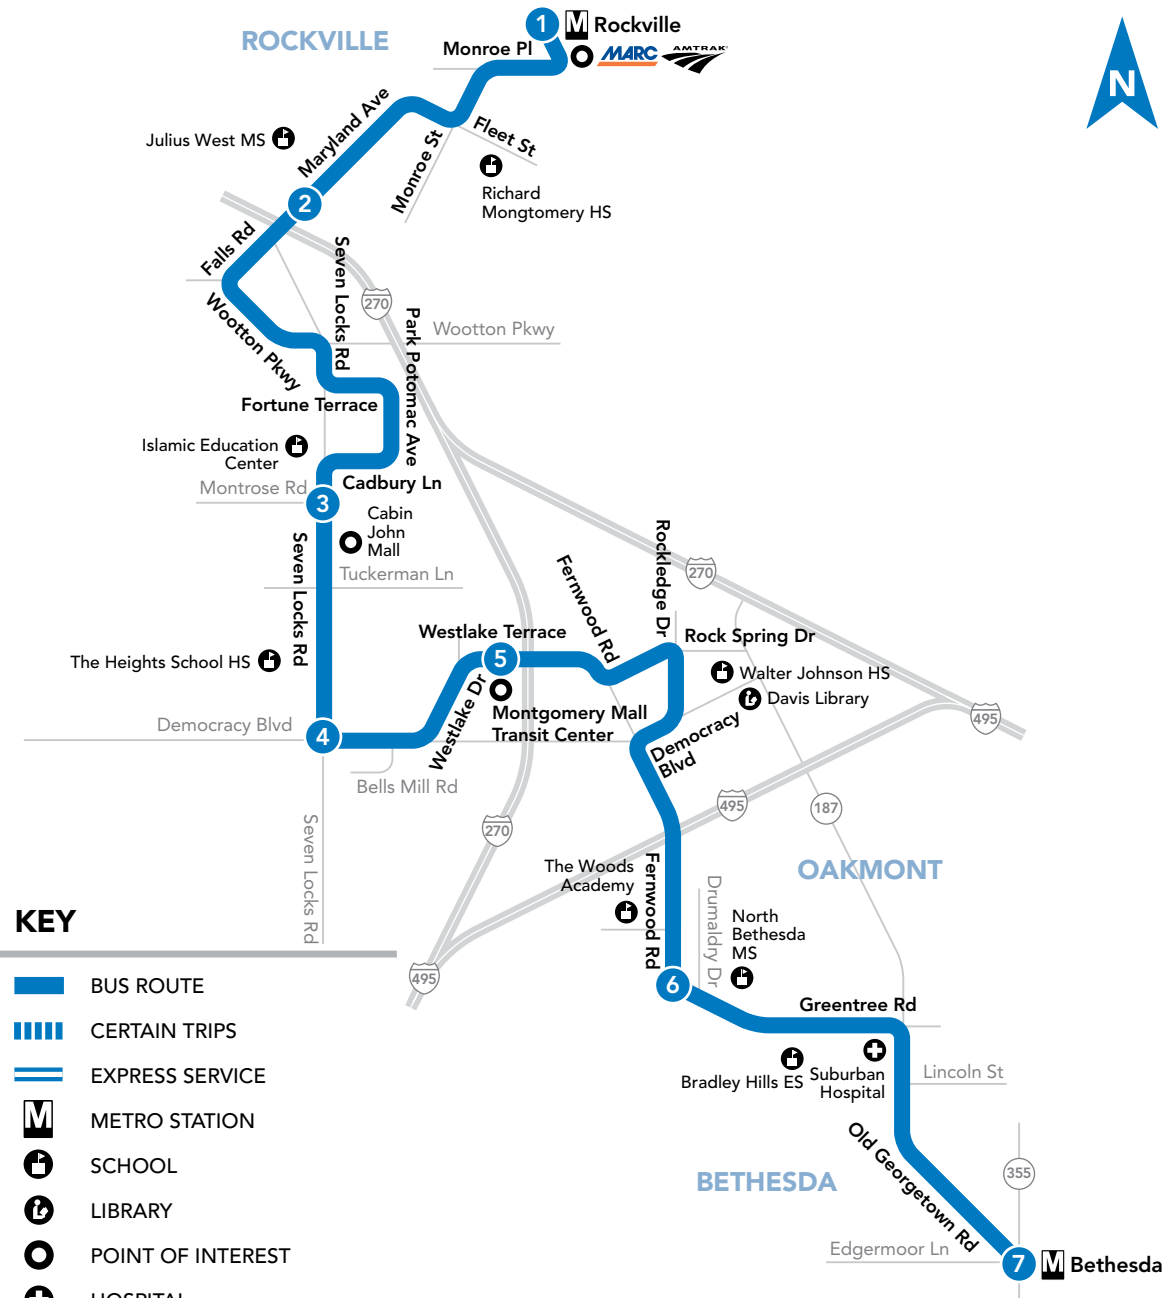

47

Rockville Metro Station – Maryland Ave – Park Potomac – Seven Locks Rd – Montgomery Mall – Rock Spring Dr – Fernwood Rd – Greentree Rd – Bethesda Metro Station