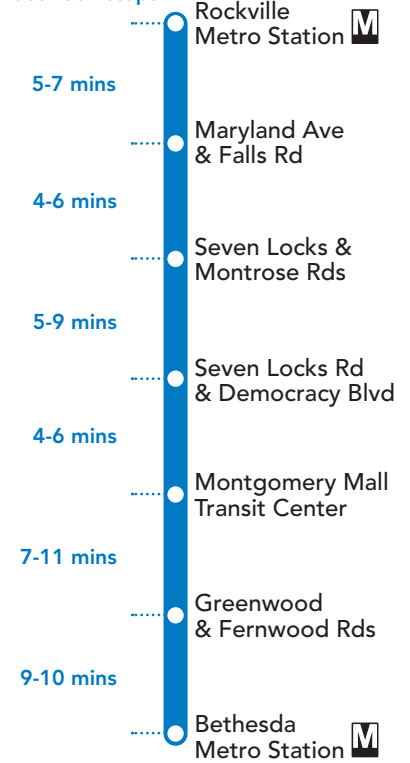

SERVICE DAYS

DAILY

Telephone 311

Online at www.rideonbus.com

Real Time Info at www.rideonrealtime.com

Please arrive at your stop several minutes ahead of your bus' scheduled arrival. Since safe service is a priority at Ride On, buses may be delayed due to traffic or weather.