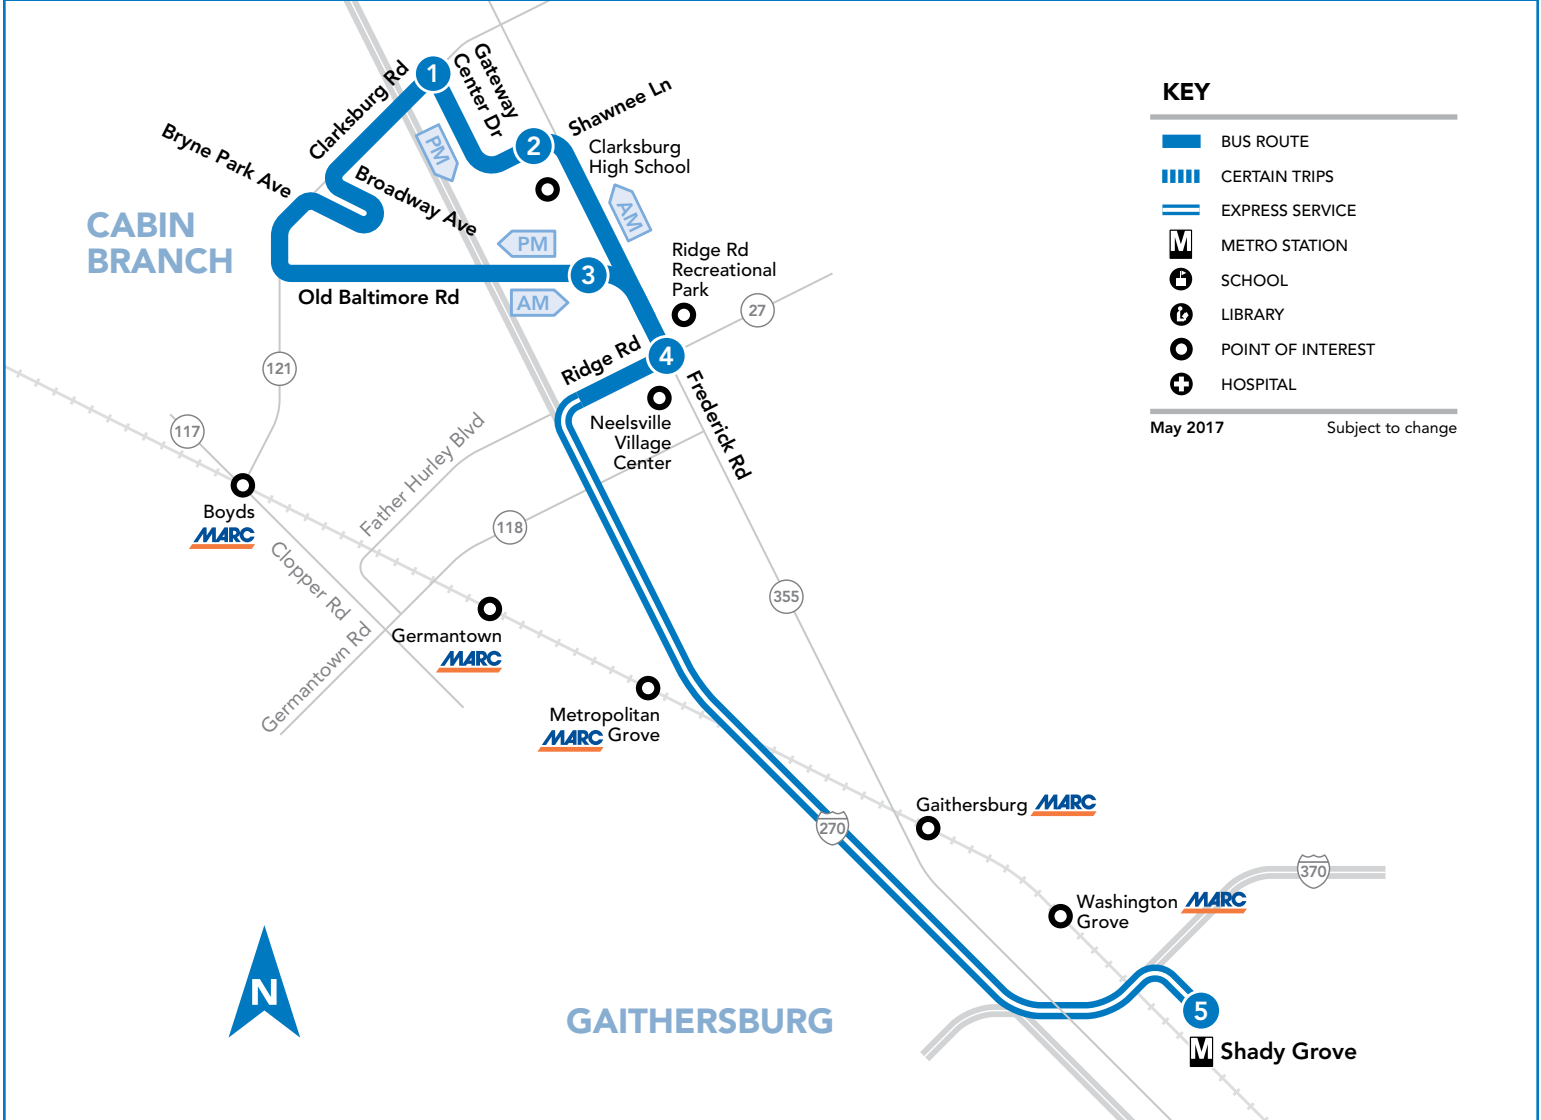

73

Gateway Center – Cabin Branch – I-270 Express – Shady Grove

KEY

-  BUS ROUTE
-  CERTAIN TRIPS
-  EXPRESS SERVICE
-  METRO STATION
-  SCHOOL
-  LIBRARY
-  POINT OF INTEREST
-  HOSPITAL

May 2017 Subject to change