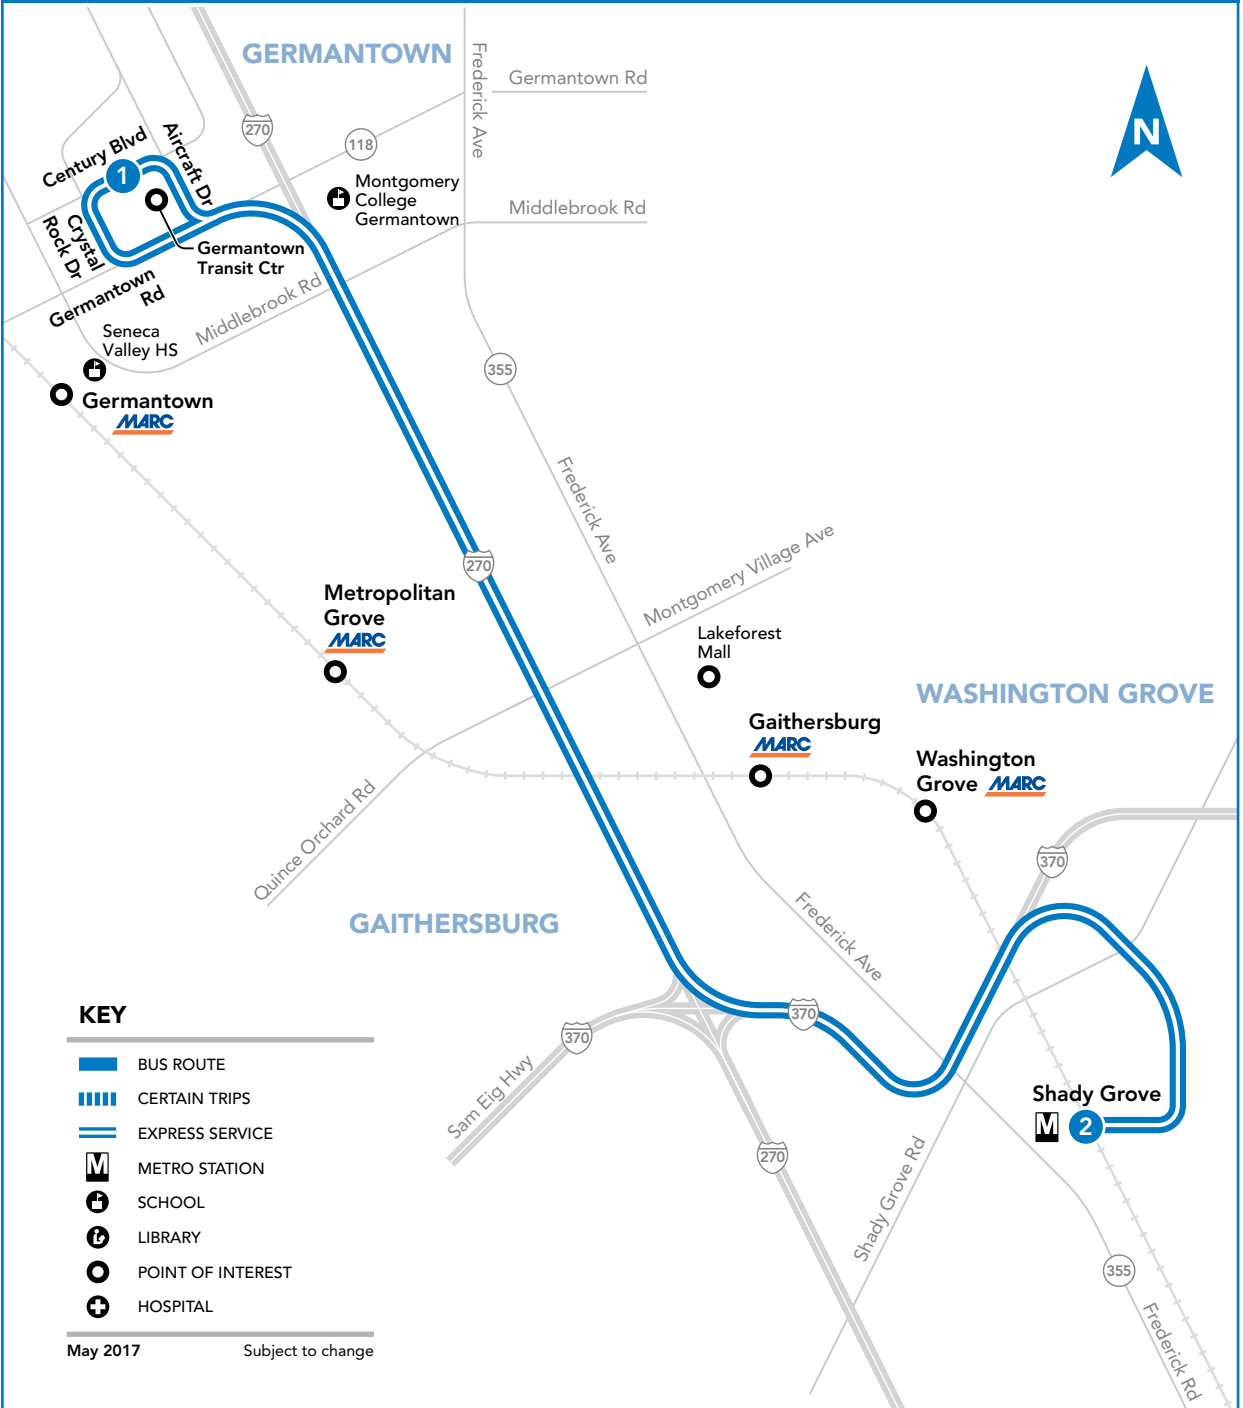

100

Germantown Transit Center (GTC) – Shady Grove M via I-270 & I-370 EXPRESS

KEY

- BUS ROUTE
- CERTAIN TRIPS
- EXPRESS SERVICE
- METRO STATION
- SCHOOL
- LIBRARY
- POINT OF INTEREST
- HOSPITAL

May 2017

Subject to change