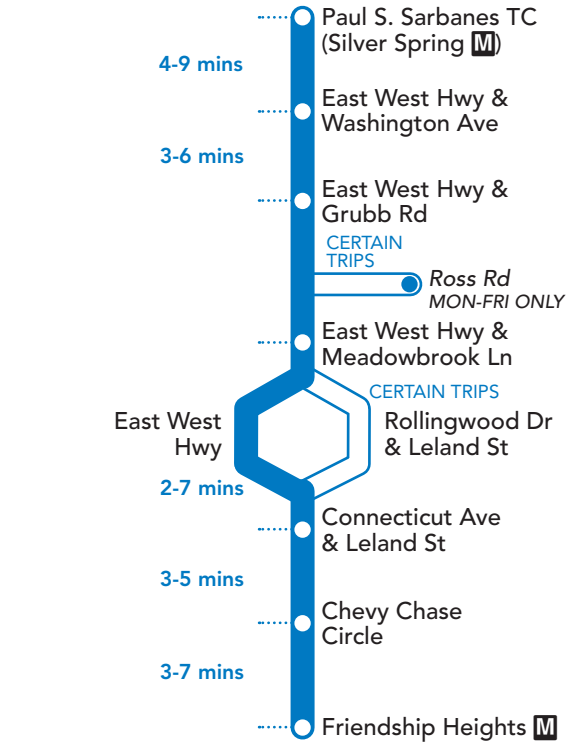

EFFECTIVE: JANUARY 12, 2025

Approximate travel time between stops

SERVICE DAYS

DAILY

Montgomery County Transit
Telephone 311
Online at www.rideonbus.com
Real Time Info at www.rideonrealtime.com