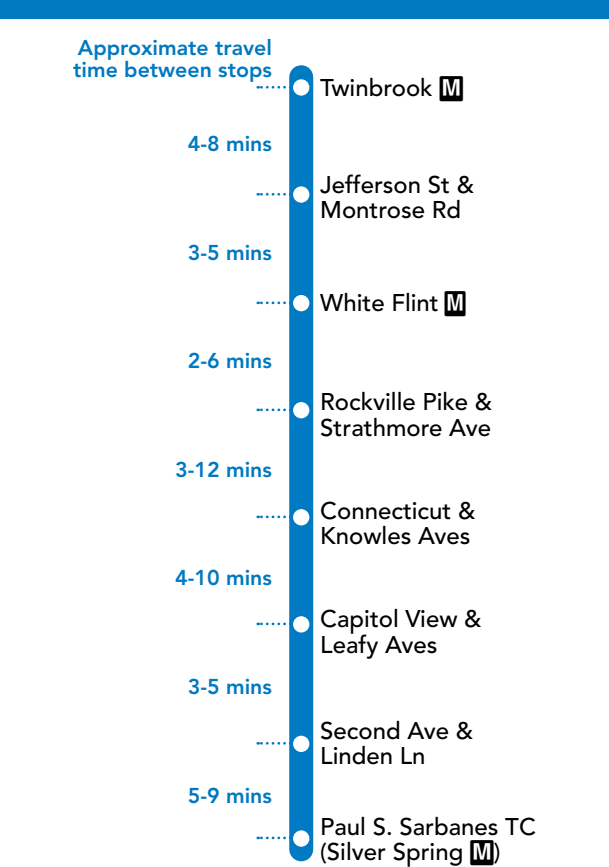

如需更多信息，需要以其它格式提供本文檔或需要將本文檔翻譯成其它語言，請撥打311。如果您不在蒙哥馬利郡，請撥打240-777-0311。

자세한 정보를 원하시거나 본 문서를 다른 형식 또는 다른 언어로의 번역본으로 원하실 경우, 전화번호 311, 또는 몽고메리 카운티 이외의 지역에서는 240-777-0311로 연락하시기 바랍니다.

ለተጨማሪ መረጃ፣ ወይም ይህንን ደብዳቤ በተለያዩ መልኩ ለመጠየቅ ወይም ወደሌላ ቋንቋ ለማስተርጎም፣ አከባቢዎን በ 311 ወይም ከሞንትጎመሪ ካውንቲ ውጭ 240-777-0311 ይደውሉ።

Pour plus d'informations ou pour recevoir un exemplaire de ce document sous un format différent ou traduit dans une autre langue, veuillez composer le 311 ou le 240-777-0311, à l'extérieur du comté de Montgomery.

Để tìm hiểu thêm, hoặc để yêu cầu cung cấp tài liệu này theo định dạng khác hay chuyển ngữ sang ngôn ngữ khác, vui lòng gọi 311 hoặc số 240-777-0311 nếu gọi từ bên ngoài Quận Montgomery.

HOLIDAY SCHEDULE
Weekday Schedule operates on Indigenous Peoples' Day
Saturday Schedule operates on Independence Day
Sunday Schedule operates on New Year's Day, Memorial Day, Labor Day, Thanksgiving Day, Christmas Day
Special Schedule operates on MLK, Jr. Day, Presidents' Day, Juneteenth, Veterans Day

- Like us on Facebook: facebook.com/RideOnMCT
- Follow us on Twitter: twitter.com/RideOnMCT
- Subscribe to email alerts at: www.montgomerycountymd.gov/govdelivery
- Subscribe to text alerts by texting: MONTGOMERY RIDEON to 468311
- YouTube: youtube.com/RideOnMCT
- Instagram: instagram.com/RideOnMCT

Thank You for Riding with Us!
Printed on recycled paper with soy-based ink

EFFECTIVE: SEPTEMBER 26, 2021

5