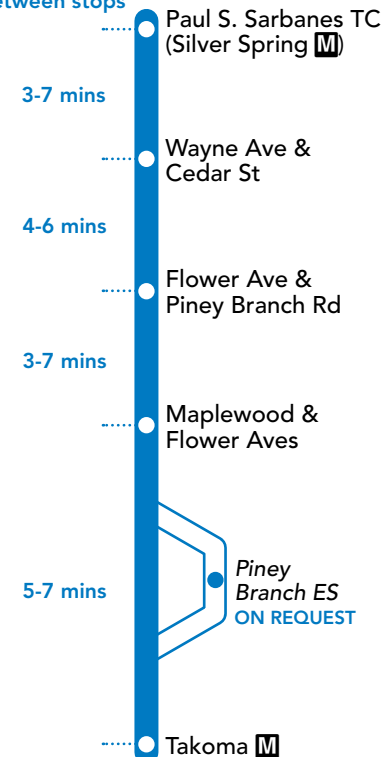

Paul S. Sarbanes Transit Center (Silver Spring M) –
Colesville Rd – Spring St – Flower Ave –
Carroll Ave – Takoma M

- KEY**
- BUS ROUTE
 - ▬▬▬ CERTAIN TRIPS
 - ▬▬▬▬ EXPRESS SERVICE
 - M** METRO STATION
 - S** SCHOOL
 - L** LIBRARY
 - O** POINT OF INTEREST
 - H** HOSPITAL

- NOTES:**
- Trip serves Maple Ave (Piney Branch Elementary School) on request.

12 To Paul S. Sarbanes Transit Center

SUNDAY

SEE TIMEPOINT LOCATION ON ROUTE MAP

Takoma M	Maplewood & Flower Aves	Flower Ave & Piney Branch Rd	Wayne Ave & Cedar St	Paul S. Sarbanes TC (Silver Spring M)
5	4	3	2	1
5:31	5:37	5:40	5:45	5:48
6:30	6:36	6:39	6:44	6:47
7:25	7:31	7:34	7:39	7:42
8:20	8:26	8:29	8:34	8:37
9:15	9:21	9:24	9:29	9:32
10:10	10:17	10:21	10:27	10:31
11:05	11:12	11:16	11:22	11:26
12:00	12:07	12:11	12:17	12:21
12:55	1:02	1:06	1:12	1:16
1:50	1:57	2:01	2:07	2:11
2:45	2:52	2:56	3:02	3:06
3:40	3:47	3:51	3:57	4:01
4:35	4:42	4:46	4:52	4:56
5:30	5:37	5:41	5:46	5:49
6:25	6:32	6:36	6:41	6:44
7:20	7:27	7:31	7:36	7:39
8:15	8:22	8:26	8:31	8:34
9:10	9:17	9:21	9:26	9:29
10:05	10:11	10:14	10:18	10:21
11:00	11:06	11:09	11:13	11:16
11:55	12:01	12:04	12:08	12:11
			AM	PM

yt YouTube youtube.com/RideOnMCT
ig Instagram instagram.com/RideOnMCT

Thank You for Riding with Us!

Printed on recycled paper with soy-based ink

EFFECTIVE: SEPTEMBER 27, 2020

12

Approximate travel time between stops