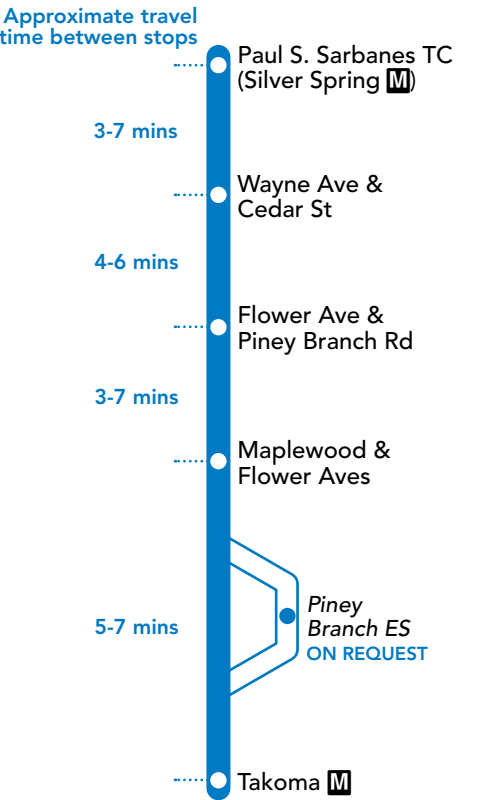

NOTES: AM PM

• Trip serves Maple Ave (Piney Branch Elementary School) on request.

12 To Takoma M

SATURDAY

SEE TIMEPOINT LOCATION ON ROUTE MAP

1	2	3	4	5
5:45	5:50	5:56	5:59	6:05
6:20	6:25	6:31	6:34	6:40
6:55	7:00	7:06	7:09	7:15
7:30	7:35	7:41	7:44	7:50
8:05	8:10	8:16	8:19	8:25
8:40	8:45	8:51	8:54	9:00
9:15	9:20	9:26	9:29	9:35
9:50	9:55	10:01	10:04	10:10
10:25	10:30	10:36	10:39	10:45
11:00	11:05	11:11	11:14	11:20
11:35	11:40	11:46	11:49	11:55
12:10	12:18	12:24	12:28	12:35
12:45	12:53	12:59	1:03	1:10
1:20	1:28	1:34	1:38	1:45
1:55	2:03	2:09	2:13	2:20
2:30	2:38	2:44	2:48	2:55
3:05	3:13	3:19	3:23	3:30
3:40	3:48	3:54	3:58	4:05
4:15	4:23	4:29	4:33	4:40
4:50	4:58	5:04	5:08	5:15
5:25	5:33	5:39	5:43	5:50
6:00	6:08	6:14	6:18	6:25
6:35	6:43	6:49	6:53	7:00
7:10	7:18	7:24	7:28	7:35
7:45	7:51	7:57	8:00	8:06
8:20	8:26	8:32	8:35	8:41
8:55	9:01	9:07	9:10	9:16
9:30	9:36	9:42	9:45	9:51
10:05	10:11	10:17	10:20	10:26
10:40	10:46	10:52	10:55	11:01
11:15	11:21	11:27	11:30	11:36
11:55	11:59	12:04	12:07	12:12
12:40	12:44	12:49	12:52	12:57

NOTES: AM PM

• Trip serves Maple Ave (Piney Branch Elementary School) on request.

Please arrive at your stop several minutes ahead of your bus' scheduled arrival. Since safe service is a priority at Ride On, buses may be delayed due to traffic or weather.

YouTube youtube.com/RideOnMCT Instagram instagram.com/RideOnMCT

Thank You for Riding with Us!

Printed on recycled paper with soy-based ink

EFFECTIVE: MAY 8, 2022

12

SERVICE DAYS
DAILY

Telephone 311
Online at www.rideonbus.com
Real Time Info at www.rideonrealtime.com