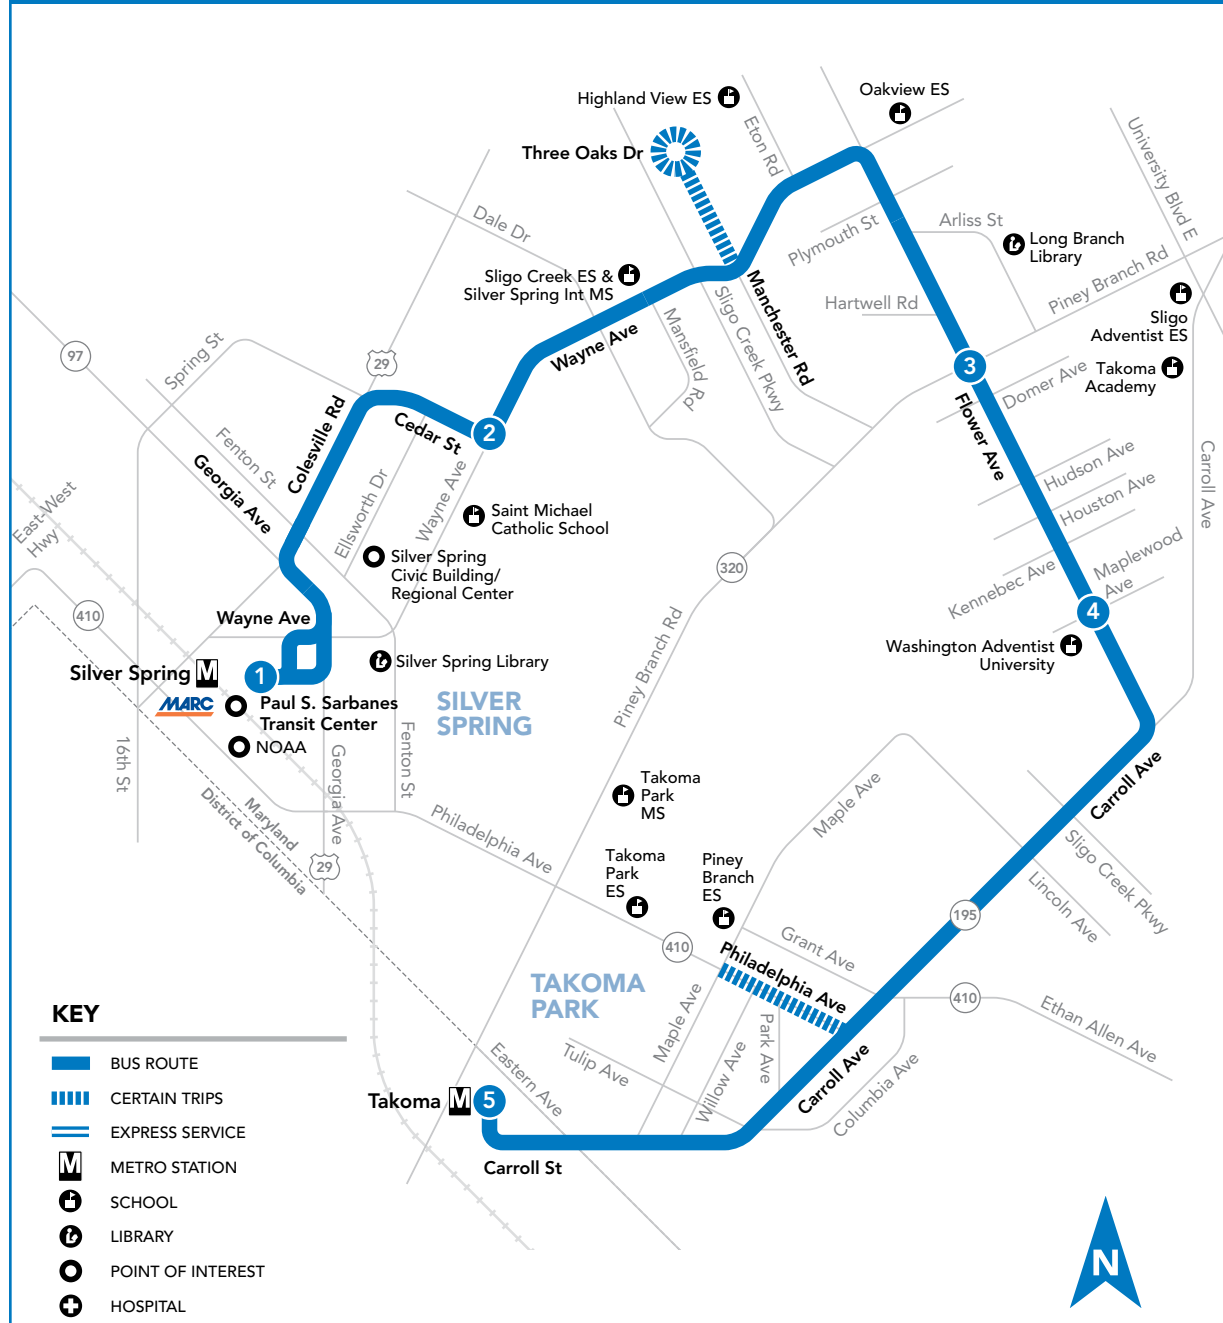

NOTES: AM PM

• Trip serves Maple Ave (Piney Branch Elementary School) on request.

12 To Takoma M

SATURDAY

SEE TIMEPOINT LOCATION ON ROUTE MAP

1	2	3	4	5
5:45	5:50	5:56	5:59	6:05
6:20	6:25	6:31	6:34	6:40
6:55	7:00	7:06	7:09	7:15
7:30	7:35	7:41	7:44	7:50
8:05	8:10	8:16	8:19	8:25
8:40	8:45	8:51	8:54	9:00
9:15	9:20	9:26	9:29	9:35
9:50	9:55	10:01	10:04	10:10
10:25	10:30	10:36	10:39	10:45
11:00	11:05	11:11	11:14	11:20
11:35	11:40	11:46	11:49	11:55
12:10	12:18	12:24	12:28	12:35
12:45	12:53	12:59	1:03	1:10
1:20	1:28	1:34	1:38	1:45
1:55	2:03	2:09	2:13	2:20
2:30	2:38	2:44	2:48	2:55
3:05	3:13	3:19	3:23	3:30
3:40	3:48	3:54	3:58	4:05
4:15	4:23	4:29	4:33	4:40
4:50	4:58	5:04	5:08	5:15
5:25	5:33	5:39	5:43	5:50
6:00	6:08	6:14	6:18	6:25
6:35	6:43	6:49	6:53	7:00
7:10	7:18	7:24	7:28	7:35
7:45	7:51	7:57	8:00	8:06
8:20	8:26	8:32	8:35	8:41
8:55	9:01	9:07	9:10	9:16
9:30	9:36	9:42	9:45	9:51
10:05	10:11	10:17	10:20	10:26
10:40	10:46	10:52	10:55	11:01
11:15	11:21	11:27	11:30	11:36
11:55	11:59	12:04	12:07	12:12
12:40	12:44	12:49	12:52	12:57

- KEY**
- BUS ROUTE
 - CERTAIN TRIPS
 - EXPRESS SERVICE
 - METRO STATION
 - SCHOOL
 - LIBRARY
 - POINT OF INTEREST
 - HOSPITAL

May 2022 Subject to change

12 To Takoma M

SUNDAY

SEE TIMEPOINT LOCATION ON ROUTE MAP