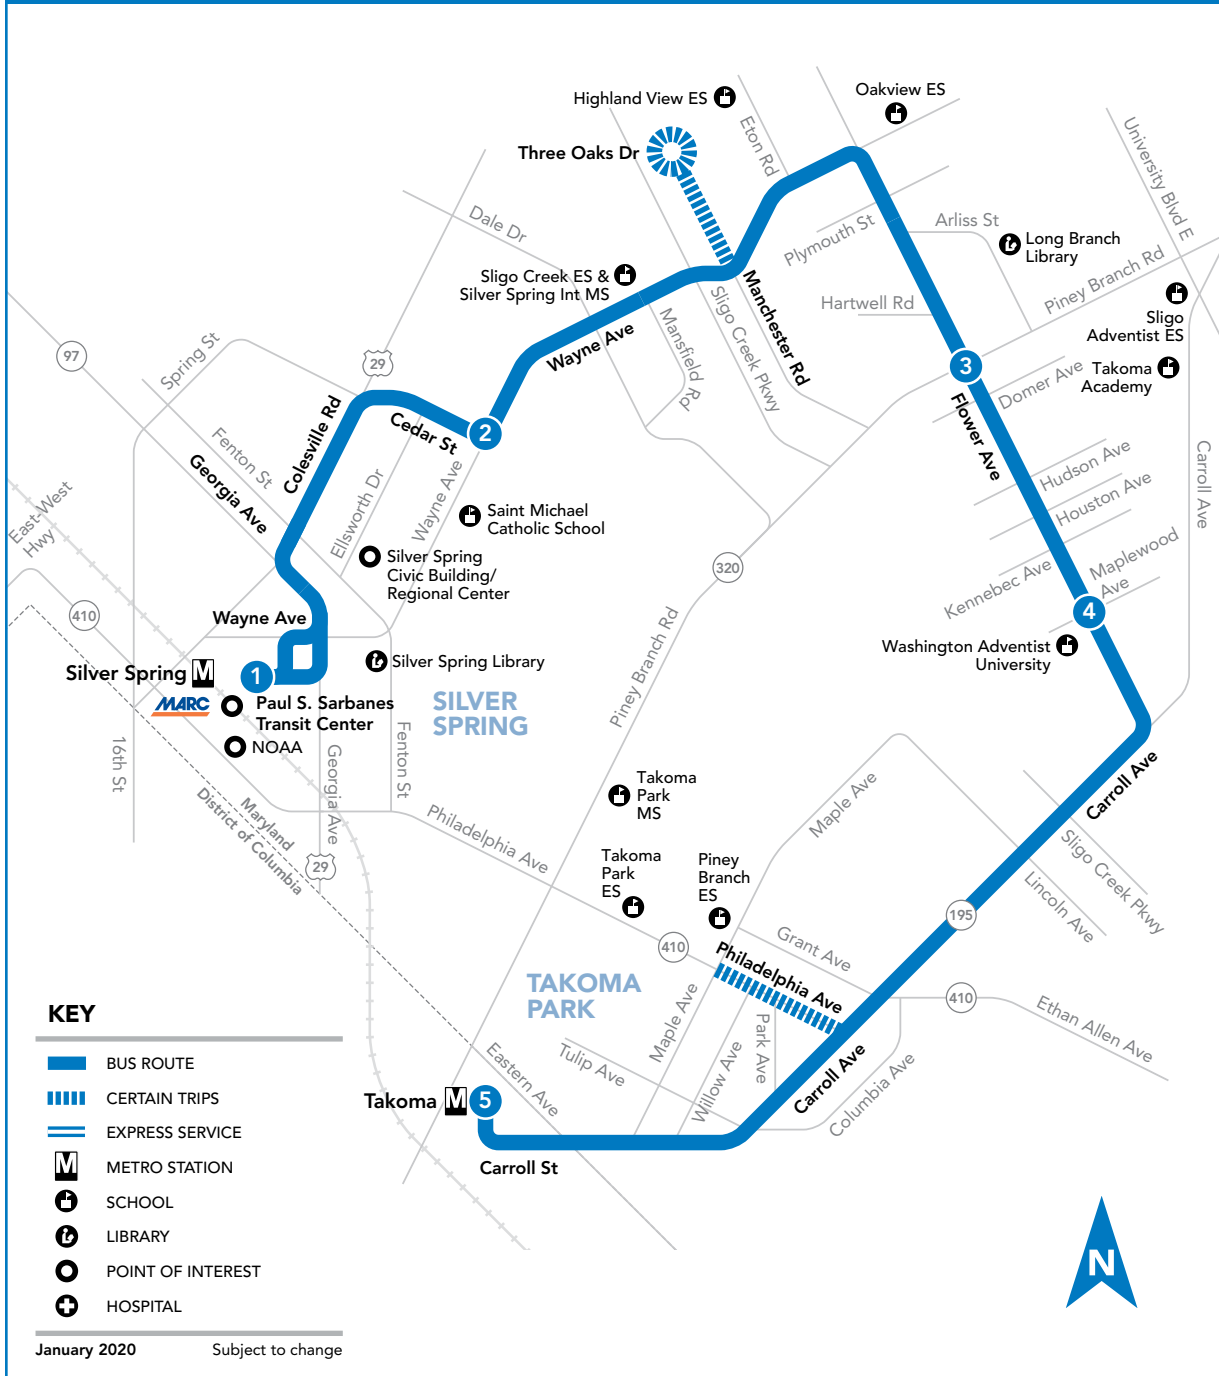

Paul S. Sarbanes Transit Center (Silver Spring M) –
Colesville Rd – Spring St – Flower Ave –
Carroll Ave – Takoma M

- KEY**
- BUS ROUTE
 - ▬▬▬ CERTAIN TRIPS
 - ▬▬▬▬ EXPRESS SERVICE
 - M** METRO STATION
 - S** SCHOOL
 - L** LIBRARY
 - O** POINT OF INTEREST
 - H** HOSPITAL

January 2020 Subject to change

12 To Takoma M

SUNDAY

SEE TIMEPOINT LOCATION ON ROUTE MAP

Paul S. Sarbanes TC (Silver Spring M)	Wayne Ave & Cedar St	Flower Ave & Piney Branch Rd	Maplewood & Flower Aves	Takoma M
1	2	3	4	5
6:05	6:10	6:15	6:18	6:24
7:00	7:05	7:10	7:13	7:19
7:55	8:01	8:07	8:10	8:17
8:50	8:56	9:02	9:05	9:12
9:45	9:51	9:57	10:00	10:07
10:40	10:46	10:52	10:55	11:02
11:35	11:41	11:47	11:50	11:57
12:30	12:36	12:42	12:45	12:52
1:25	1:31	1:37	1:40	1:47
2:20	2:26	2:32	2:35	2:42
3:15	3:21	3:27	3:30	3:37
4:10	4:16	4:22	4:25	4:32
5:05	5:11	5:17	5:20	5:27
6:00	6:06	6:12	6:15	6:22
6:55	7:01	7:07	7:10	7:17
7:50	7:55	8:00	8:03	8:09
8:45	8:50	8:55	8:58	9:04
9:40	9:45	9:50	9:53	9:59
10:35	10:40	10:45	10:47	10:52
11:30	11:35	11:40	11:42	11:47
			AM	PM

- NOTES:**
- Trip serves Maple Ave (Piney Branch Elementary School) on request.

12 To Paul S. Sarbanes Transit Center

SUNDAY

SEE TIMEPOINT LOCATION ON ROUTE MAP

Takoma M	Maplewood & Flower Aves	Flower Ave & Piney Branch Rd	Wayne Ave & Cedar St	Paul S. Sarbanes TC (Silver Spring M)
5	4	3	2	1
5:31	5:37	5:40	5:45	5:48
6:30	6:36	6:39	6:44	6:47
7:25	7:31	7:34	7:39	7:42
8:20	8:26	8:29	8:34	8:37
9:15	9:21	9:24	9:29	9:32
10:10	10:17	10:21	10:27	10:31
11:05	11:12	11:16	11:22	11:26
12:00	12:07	12:11	12:17	12:21
12:55	1:02	1:06	1:12	1:16
1:50	1:57	2:01	2:07	2:11
2:45	2:52	2:56	3:02	3:06
3:40	3:47	3:51	3:57	4:01
4:35	4:42	4:46	4:52	4:56
5:30	5:37	5:41	5:46	5:49
6:25	6:32	6:36	6:41	6:44
7:20	7:27	7:31	7:36	7:39
8:15	8:22	8:26	8:31	8:34
9:10	9:17	9:21	9:26	9:29
10:05	10:11	10:14	10:18	10:21
11:00	11:06	11:09	11:13	11:16
11:55	12:01	12:04	12:08	12:11
			AM	PM