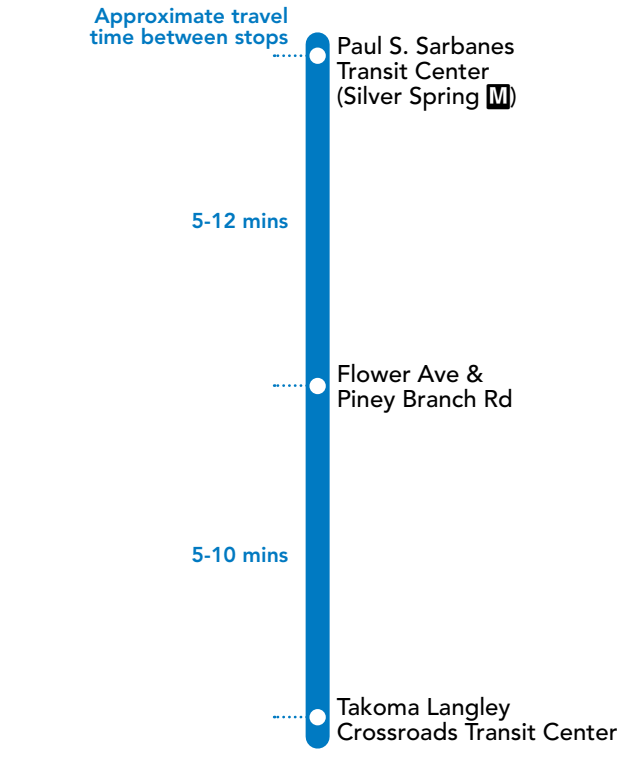

EFFECTIVE: MAY 8, 2022

SERVICE DAYS
DAILY

Ride On
Montgomery County Transit

Telephone 311
Online at www.rideonbus.com
Real Time Info at www.rideonrealtime.com