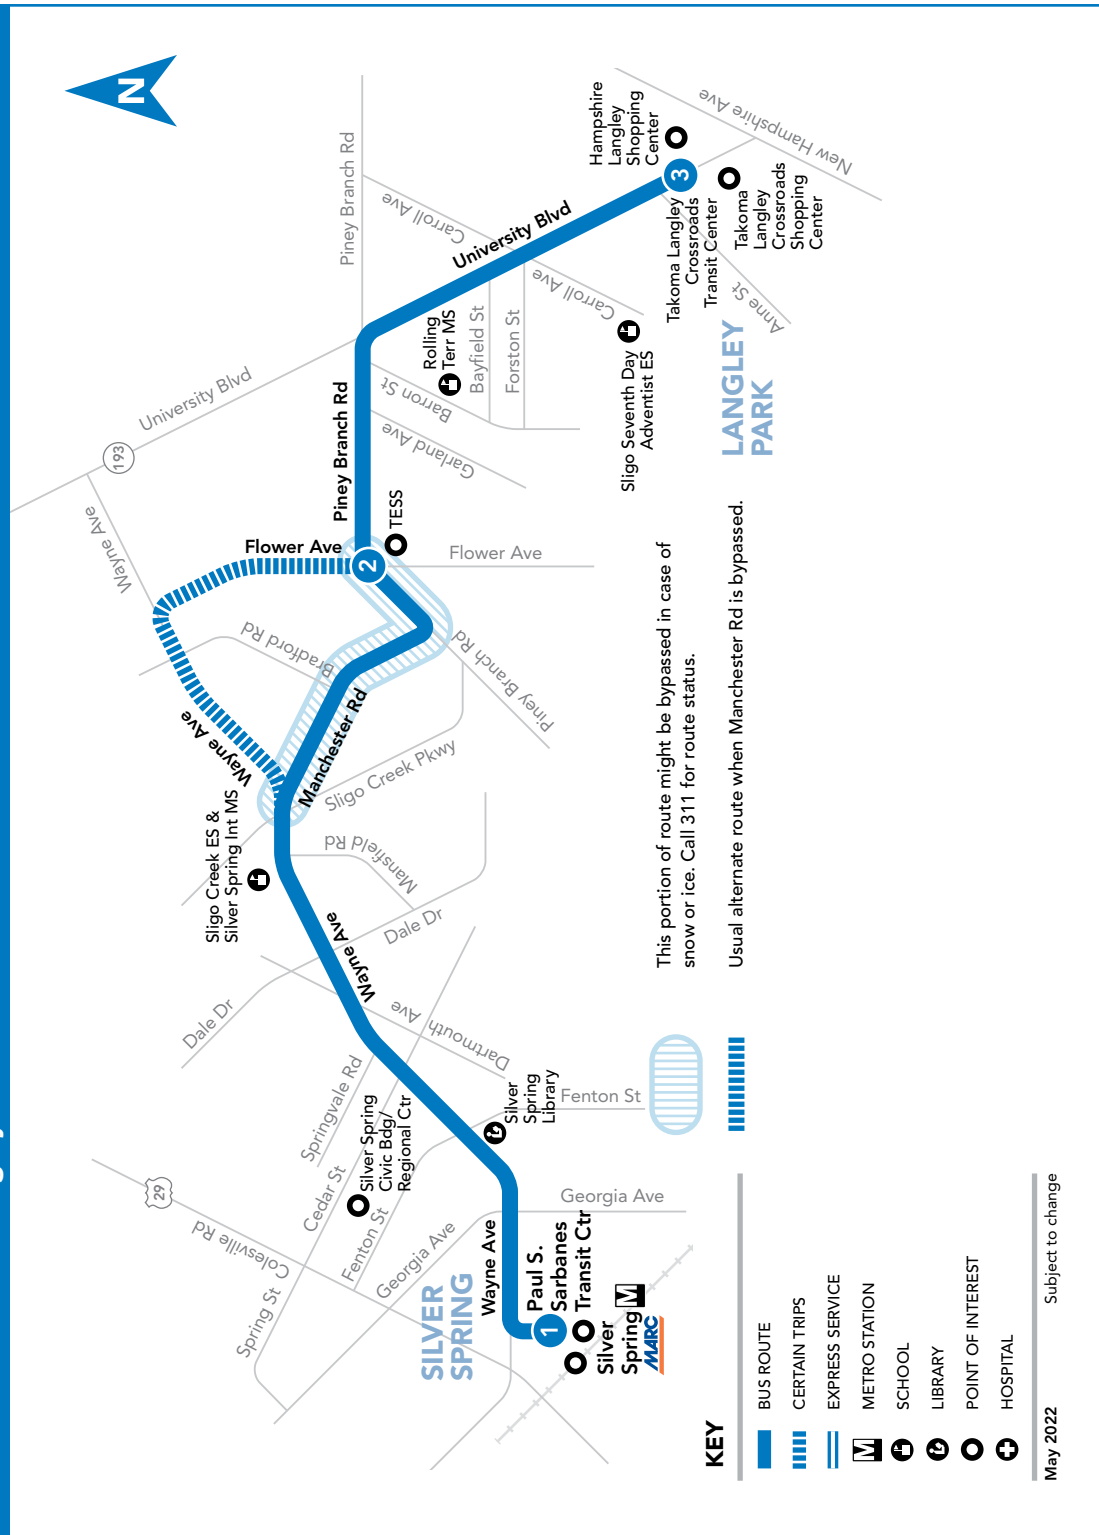

15 To Takoma Langley Crossroads TC

SUNDAY

SEE TIMEPOINT LOCATION ON ROUTE MAP

- Paul S. Sarbanes TC (Silver Spring M)
- Flower Ave & Piney Branch Rd
- Takoma Langley Crossroads TC

1	2	3
5:15	5:22	5:26
5:50	5:57	6:01
6:25	6:32	6:36
7:00	7:07	7:11
7:30	7:37	7:41
8:00	8:07	8:11
8:30	8:37	8:41
9:00	9:07	9:11
9:30	9:40	9:46
10:00	10:10	10:16
10:30	10:40	10:46
10:50	11:00	11:06
11:10	11:20	11:26
11:30	11:40	11:46
11:50	12:00	12:06
12:10	12:20	12:26
12:30	12:40	12:46
12:50	1:00	1:06
1:10	1:20	1:26
1:30	1:40	1:46
1:50	2:00	2:06
2:10	2:20	2:26
2:30	2:40	2:46
2:50	3:00	3:06
3:10	3:20	3:26
3:30	3:40	3:46
3:50	4:00	4:06
4:10	4:20	4:26
4:30	4:40	4:46
4:50	5:00	5:06
5:10	5:19	5:25
5:30	5:39	5:45
5:50	5:59	6:05

NOTES: AM PM

15 To Paul S. Sarbanes Transit Center (Silver Spring M)

SUNDAY

SEE TIMEPOINT LOCATION ON ROUTE MAP

- Takoma Langley Crossroads TC
- Flower Ave & Piney Branch Rd
- Paul S. Sarbanes TC (Silver Spring M)

3	2	1
4:45	4:51	4:58
5:15	5:21	5:28
5:45	5:51	5:58
6:15	6:21	6:28
6:45	6:51	6:58
7:15	7:22	7:30
7:40	7:47	7:55
8:00	8:07	8:15
8:20	8:27	8:35
8:40	8:47	8:55
9:00	9:07	9:15
9:20	9:27	9:35
9:40	9:47	9:55
10:00	10:07	10:15
10:20	10:27	10:35
10:40	10:47	10:55
11:00	11:07	11:15
11:20	11:29	11:38
11:40	11:49	11:58
12:00	12:09	12:18
12:20	12:29	12:38
12:40	12:49	12:58
1:00	1:09	1:18
1:20	1:29	1:38
1:40	1:49	1:58
2:00	2:09	2:18
2:20	2:29	2:38
2:40	2:49	2:58
3:00	3:09	3:18
3:20	3:29	3:38
3:40	3:49	3:57
4:05	4:14	4:22
4:30	4:39	4:47

NOTES: AM PM

Please arrive at your stop several minutes ahead of your bus' scheduled arrival. Since safe service is a priority at Ride On, buses may be delayed due to traffic or weather.

WELCOME TO RIDE ON

RIDE ON is a community bus service operated by the Montgomery County Department of Transportation. RIDE ON operates over 75 routes that serve all 13 Montgomery County Metrorail stations and 7 MARC stations. For detailed information, or to have timetables mailed, call 311. Outside Montgomery County 240-777-0311

Visit our web site at: www.rideonbus.com
Real Time information is available at: www.rideonrealtime.com

Regular Mailing Address:
Montgomery County DOT
Division of Transit Services
101 Monroe Street, 5th
Floor Rockville, MD 20850

For more information, or to request this document in an alternate format or translated into another language, please call 311, or outside Montgomery County 240-777-0311.

Para más información o para pedir este documento en un formato diferente o traducido a otro idioma, por favor, llame al 311 o de fuera del Condado de Montgomery al 240-777-0311.

如需更多信息、需要以其它格式提供本文档或需要将本文档翻译成其它语言, 请拨打311。如果您不在蒙哥马利郡, 请拨打240-777-0311。

자세한 정보를 원하시거나 본 문서를 다른 형식 또는 다른 언어로의 번역본으로 원하실 경우, 전화번호 311, 또는 몽고메리 카운티 이외의 지역에서는 240-777-0311로 연락하시기 바랍니다.

ለተጨማሪ መረጃ፣ ወይም ይህንን ደብዳቤ ሌላ ቅጽ ወይንም ሌላ ቋንቋ ወይንም ሌላ ቋንቋ ለማስተርጎም፣ አባዛዎንን በ 311 ወይም ከሞንትጎመሪ ካውንቲ ውጪ 240-777-0311 ይደውሉ።