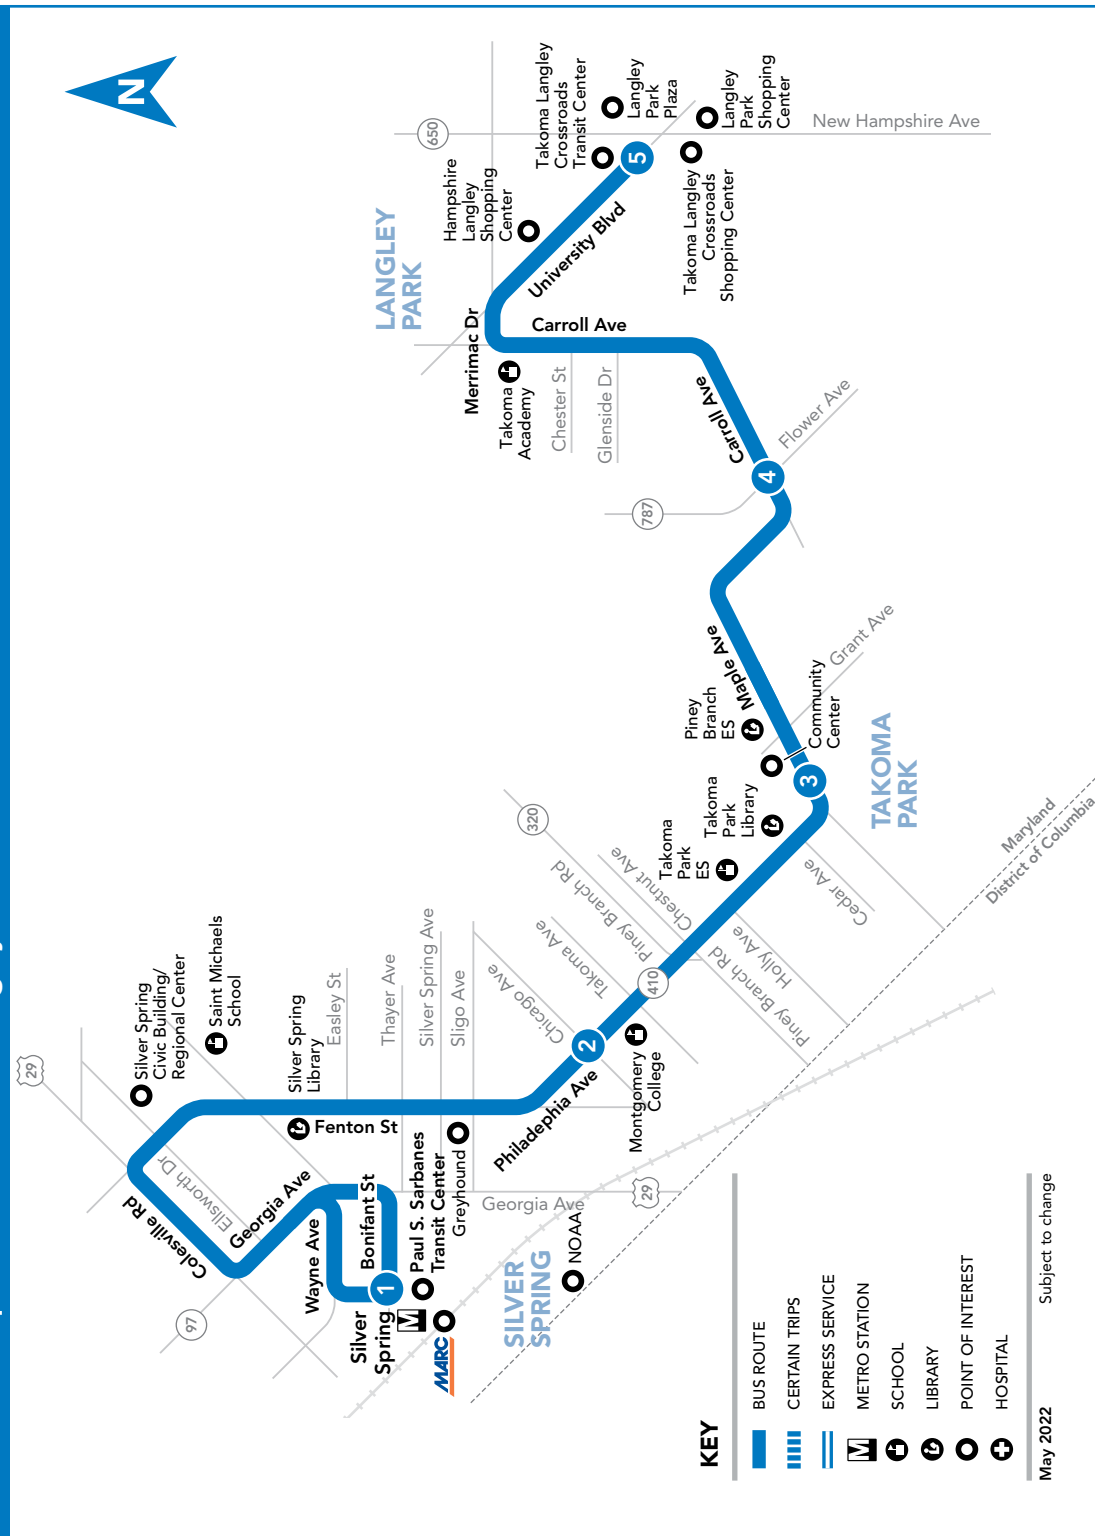

17 To Takoma Langley Crossroads TC

SUNDAY

SEE TIMEPOINT LOCATION ON ROUTE MAP

Paul S. Sarbanes TC (Silver Spring M)
Montgomery College (Philadelphia & Chicago)
Philadelphia & Maple Aves
Carroll & Flower Aves
Takoma Langley Crossroads TC

1	2	3	4	5
6:35	6:42	6:45	6:50	6:53
7:20	7:27	7:30	7:35	7:38
8:05	8:12	8:15	8:20	8:23
8:50	8:57	9:00	9:05	9:08
9:35	9:42	9:45	9:50	9:53
10:20	10:31	10:34	10:40	10:43
11:05	11:16	11:19	11:25	11:28
11:50	12:01	12:04	12:10	12:13
12:35	12:46	12:49	12:55	12:58
1:20	1:31	1:34	1:40	1:43
2:05	2:16	2:19	2:25	2:28
2:50	3:01	3:04	3:10	3:13
3:35	3:46	3:49	3:55	3:58
4:20	4:31	4:34	4:40	4:43
5:05	5:16	5:19	5:25	5:28
5:50	6:01	6:04	6:10	6:13
6:35	6:45	6:48	6:53	6:56
7:20	7:30	7:33	7:38	7:41
8:05	8:15	8:18	8:23	8:26
8:50	9:00	9:03	9:08	9:11
9:35	9:45	9:48	9:53	9:56

NOTES: AM PM

17 To Paul S. Sarbanes Transit Center (Silver Spring M)

SUNDAY

SEE TIMEPOINT LOCATION ON ROUTE MAP

Takoma Langley Crossroads TC
Carroll & Flower Aves
Philadelphia & Maple Aves
Montgomery College (Philadelphia & Chicago)
Paul S. Sarbanes TC (Silver Spring M)

5	4	3	2	1
7:05	7:08	7:13	7:16	7:23
7:50	7:53	7:58	8:01	8:08
8:35	8:38	8:43	8:46	8:53
9:20	9:23	9:28	9:31	9:38
10:05	10:09	10:14	10:17	10:24
10:50	10:54	10:59	11:02	11:09
11:35	11:39	11:44	11:47	11:54
12:20	12:24	12:29	12:32	12:39
1:05	1:09	1:15	1:18	1:26
1:50	1:54	2:00	2:03	2:11
2:35	2:39	2:45	2:48	2:56
3:20	3:24	3:30	3:33	3:41
4:05	4:09	4:15	4:18	4:26
4:50	4:54	5:00	5:03	5:11
5:35	5:39	5:45	5:48	5:56
6:20	6:23	6:28	6:31	6:38
7:05	7:08	7:13	7:16	7:23
7:50	7:53	7:58	8:01	8:08
8:35	8:38	8:43	8:46	8:53
9:20	9:23	9:28	9:31	9:38

NOTES: AM PM

Please arrive at your stop several minutes ahead of your bus' scheduled arrival. Since safe service is a priority at Ride On, buses may be delayed due to traffic or weather.

WELCOME TO RIDE ON

RIDE ON is a community bus service operated by the Montgomery County Department of Transportation. RIDE ON operates over 75 routes that serve all 13 Montgomery County Metrorail stations and 7 MARC stations. For detailed information, or to have timetables mailed, call 311. Outside Montgomery County 240-777-0311

Visit our web site at: www.rideonbus.com
Real Time information is available at: www.rideonrealtime.com
Regular Mailing Address: Montgomery County DOT Division of Transit Services 101 Monroe Street, 5th Floor Rockville, MD 20850

For more information, or to request this document in an alternate format or translated into another language, please call 311, or outside Montgomery County 240-777-0311.

Para más información o para pedir este documento en un formato diferente o traducido a otro idioma, por favor, llame al 311 o de fuera del Condado de Montgomery al 240-777-0311.

如需更多信息、需要以其它格式提供本文檔或需要将本文檔翻譯成其它語言，請撥打311。如果您不在蒙哥馬利郡，請撥打240-777-0311。

자세한 정보를 원하시거나 본 문서를 다른 형식 또는 다른 언어로의 번역본으로 원하실 경우, 전화번호 311, 또는 몽고메리 카운티 이외의 지역에서는 240-777-0311로 연락하시기 바랍니다.

ለተጨማሪ መረጃ፣ ወይም ይህንን ደብዳቤ ለተለያዩ መልክ ለመጠየቅ ወይም ወደሌላ ቋንቋ ለመገለጽ፣ ለባለሙያዎች ለ 311 ወይም ከሞንትጎመሪ ካውንቲ ውጪ 240-777-0311 ይደውሉ።