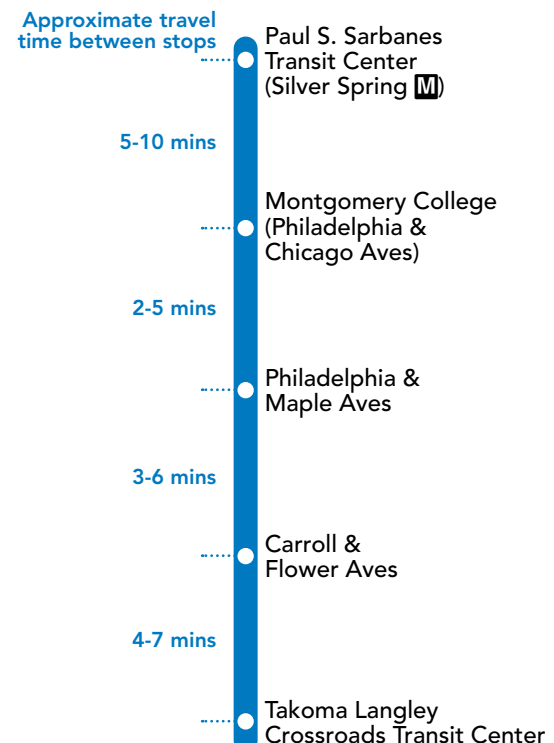

YouTube youtube.com/RideOnMCT
Instagram instagram.com/RideOnMCT

Thank You for Riding with Us!

Printed on recycled paper with soy-based ink

EFFECTIVE: MAY 8, 2022

17

SERVICE DAYS
DAILY

Ride On
Montgomery County Transit
Telephone 311
Online at www.rideonbus.com
Real Time Info at www.rideonrealtime.com