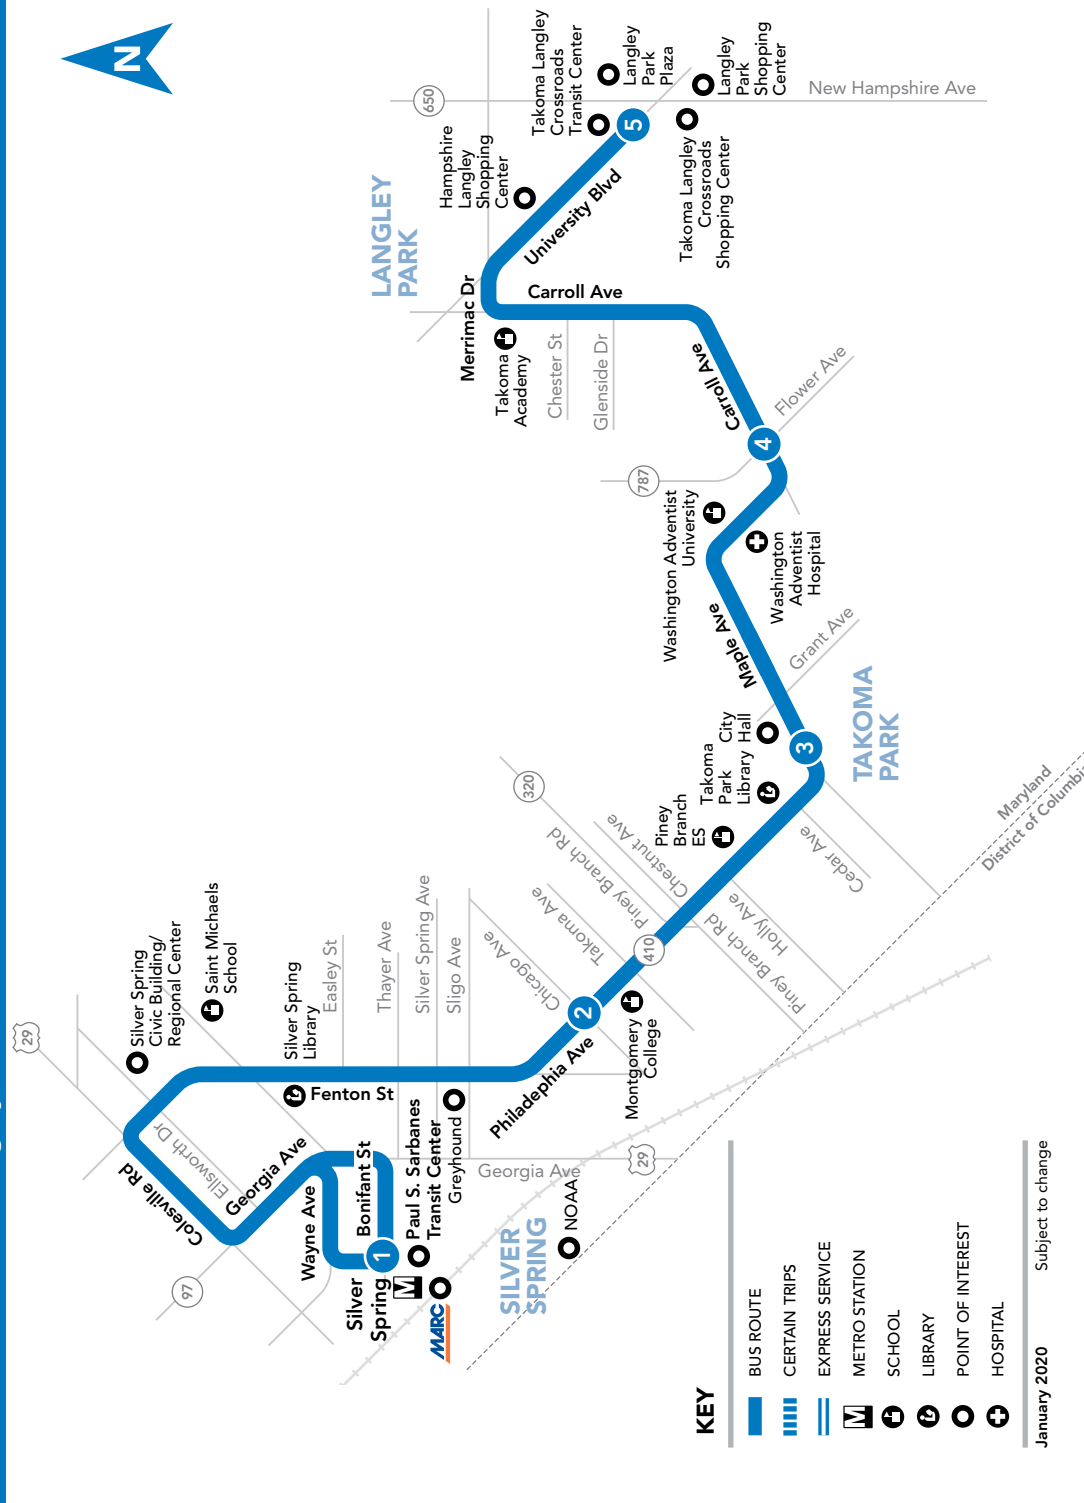

17 To Takoma Langley Crossroads TC
SUNDAY
SEE TIMEPOINT LOCATION ON ROUTE MAP

1	2	3	4	5
6:50	6:57	7:00	7:05	7:08
7:50	7:57	8:00	8:05	8:08
8:50	8:57	9:00	9:05	9:08
9:50	9:57	10:00	10:05	10:08
10:50	11:01	11:04	11:10	11:13
11:50	12:01	12:04	12:10	12:13
12:50	1:01	1:04	1:10	1:13
1:50	2:03	2:06	2:12	2:15
2:50	3:03	3:06	3:12	3:15
3:50	4:03	4:06	4:12	4:15
4:50	5:03	5:06	5:12	5:15
5:50	6:03	6:06	6:12	6:15
6:50	7:00	7:03	7:08	7:11
7:50	8:00	8:03	8:08	8:11
8:50	9:00	9:03	9:08	9:11
9:50	10:00	10:03	10:08	10:11

NOTES: AM PM

17 To Paul S. Sarbanes Transit Center (Silver Spring M)
SUNDAY
SEE TIMEPOINT LOCATION ON ROUTE MAP

5	4	3	2	1
7:17	7:20	7:25	7:28	7:35
8:20	8:23	8:28	8:31	8:38
9:20	9:23	9:28	9:31	9:38
10:20	10:24	10:29	10:32	10:39
11:20	11:24	11:29	11:32	11:39
12:20	12:24	12:29	12:32	12:39
1:20	1:24	1:30	1:33	1:43
2:20	2:24	2:30	2:33	2:43
3:20	3:24	3:30	3:33	3:43
4:20	4:24	4:30	4:33	4:43
5:20	5:24	5:30	5:33	5:43
6:20	6:23	6:28	6:31	6:38
7:20	7:23	7:28	7:31	7:38
8:20	8:23	8:28	8:31	8:38
9:20	9:23	9:28	9:31	9:38

NOTES: AM PM

Please arrive at your stop several minutes ahead of your bus' scheduled arrival. Since safe service is a priority at Ride On, buses may be delayed due to traffic or weather.

WELCOME TO RIDE ON
RIDE ON is a community bus service operated by the Montgomery County Department of Transportation.
RIDE ON operates over 75 routes that serve all 13 Montgomery County Metrorail stations and 7 MARC stations.
For detailed information, or to have timetables mailed, call 311.
Outside Montgomery County 240-777-0311

Visit our web site at: www.rideonbus.com
Real Time information is available at: www.rideonrealtime.com
Regular Mailing Address: Montgomery County DOT Division of Transit Services 101 Monroe Street, 5th Floor Rockville, MD 20850

For more information, or to request this document in an alternate format or translated into another language, please call 311, or outside Montgomery County 240-777-0311.

Para más información o para pedir este documento en un formato diferente o traducido a otro idioma, por favor, llame al 311 o de fuera del Condado de Montgomery al 240-777-0311.

如需更多信息、需要以其它格式提供本文档或需要将本文档翻译成其它语言、请拨打311。如果您不在蒙哥马利郡、请拨打240-777-0311。

자세한 정보를 원하시거나 본 문서를 다른 형식 또는 다른 언어로의 번역본으로 원하실 경우, 전화번호 311, 또는 몽고메리 카운티 이외의 지역에서는 240-777-0311로 연락하시기 바랍니다.

ለተጨማሪ መረጃ፣ ወይም ደህንነት ጥያቄዎን በተለያዩ መልኩ ለመጠየቅ ወይም ወደሌላ ቋንቋ ለመገለጽ፣ ለስድስት ሰዓት በ 311 ወይም ከጥንት-ጎረቤት ካውንቲ ውጪ 240-777-0311 ይደውሉ።

Pour plus d'informations ou pour recevoir un exemplaire de ce document sous un format différent ou traduit dans une autre langue, veuillez composer le 311 ou le 240-777-0311, à l'extérieur du comté de Montgomery.

Để tìm hiểu thêm, hoặc để yêu cầu cung cấp tài liệu này theo định dạng khác hay chuyển ngữ sang ngôn ngữ khác, vui lòng gọi 311 hoặc số 240-777-0311 nếu gọi từ bên ngoài Quận Montgomery.