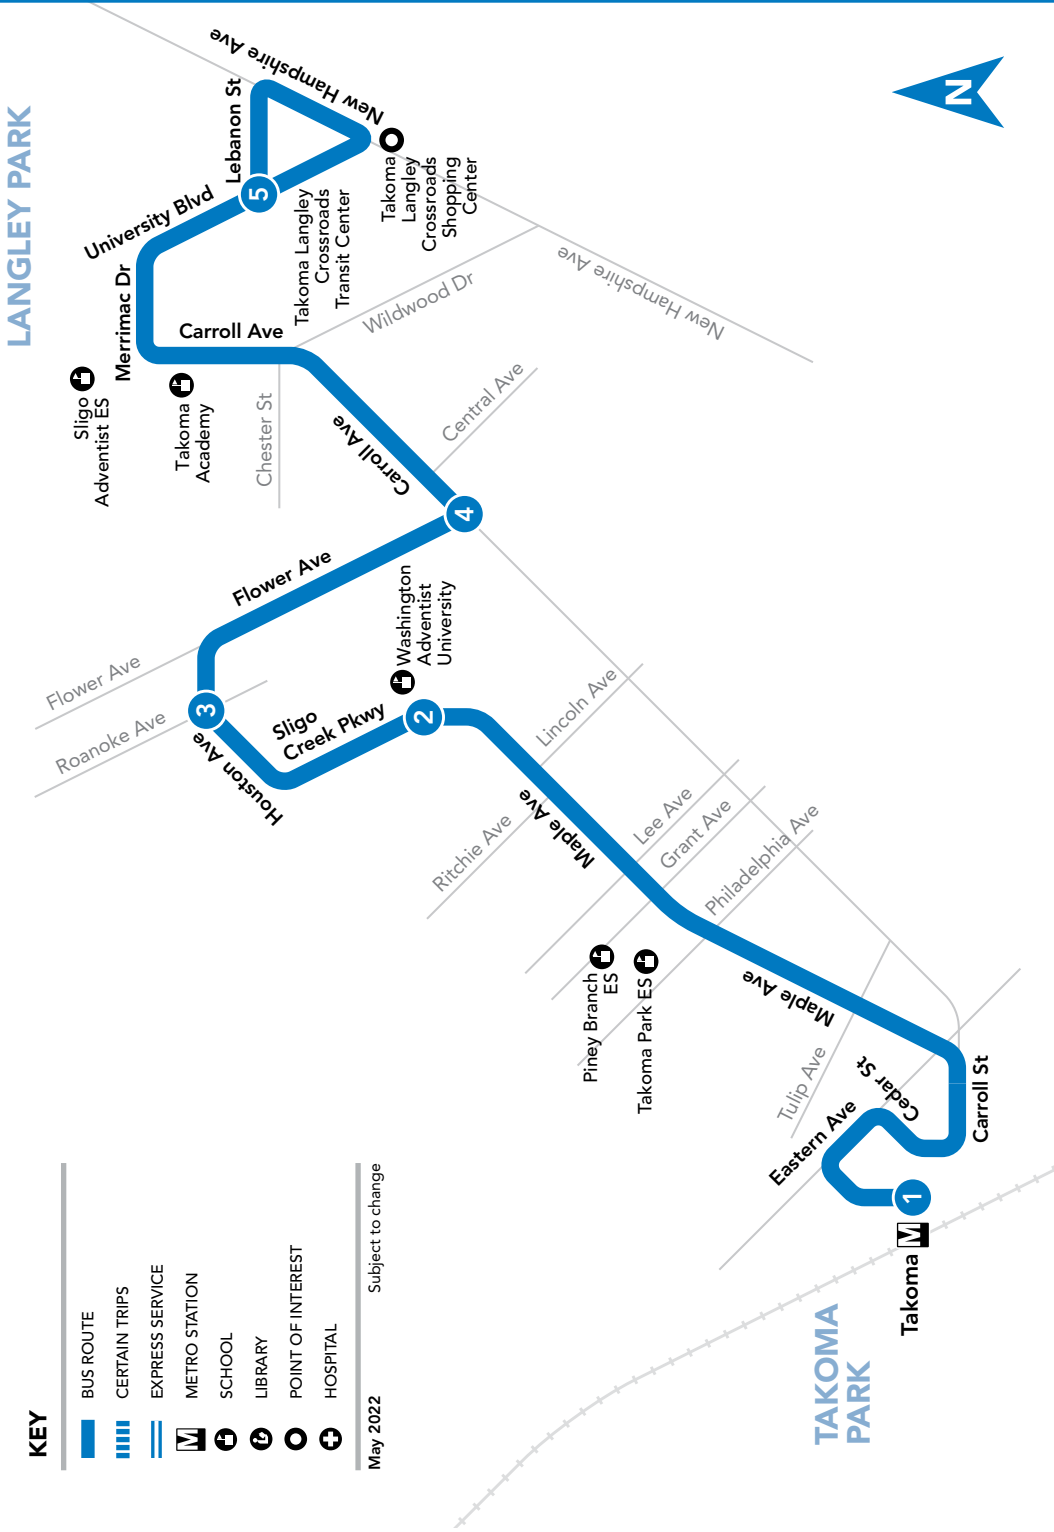

WELCOME TO RIDE ON

RIDE ON is a community bus service operated by the Montgomery County Department of Transportation. **RIDE ON** operates over 75 routes that serve all 13 Montgomery County Metrorail stations and 7 MARC stations. For detailed information, or to have timetables mailed, call **311**. Outside Montgomery County **240-777-0311**

Visit our web site at: www.rideonbus.com
Real Time information is available at: www.rideonrealtime.com

Regular Mailing Address:
Montgomery County DOT
Division of Transit Services
101 Monroe Street, 5th
Floor Rockville, MD 20850

For more information, or to request this document in an alternate format or translated into another language, please call 311, or outside Montgomery County 240-777-0311.

Para más información o para pedir este documento en un formato diferente o traducido a otro idioma, por favor, llame al 311 o de fuera del Condado de Montgomery al 240-777-0311.

如需更多信息、需要以其它格式提供本文档或需要将本文档翻译成其它语言、请拨打311。如果您不在蒙哥马利郡、请拨打240-777-0311。

자세한 정보를 원하시거나 본 문서를 다른 형식 또는 다른 언어로의 번역본으로 원하실 경우, 전화번호 311, 또는 몽고메리 카운티 이외의 지역에서는 240-777-0311로 연락하시기 바랍니다.

ለተጨማሪ መረጃ፣ ወይም ደህንነት ጽሑፍን በተለዋዋጭ መልክ ለመጠየቅ ወይም ወደሌላ ቋንቋ ለማስተርጎም፣ ክብካቤዎን በ 311 ወይም ከሞንትጎመሪ ካውንቲ ውጪ 240-777-0311 ይደውሉ።

Pour plus d'informations ou pour recevoir un exemplaire de ce document sous un format différent ou traduit dans une autre langue, veuillez composer le 311 ou le 240-777-0311, à l'extérieur du comté de Montgomery.

Để tìm hiểu thêm, hoặc để yêu cầu cung cấp tài liệu này theo định dạng khác hay chuyển ngữ sang ngôn ngữ khác, vui lòng gọi 311 hoặc số 240-777-0311 nếu gọi từ bên ngoài Quận Montgomery.

HOLIDAY SCHEDULE