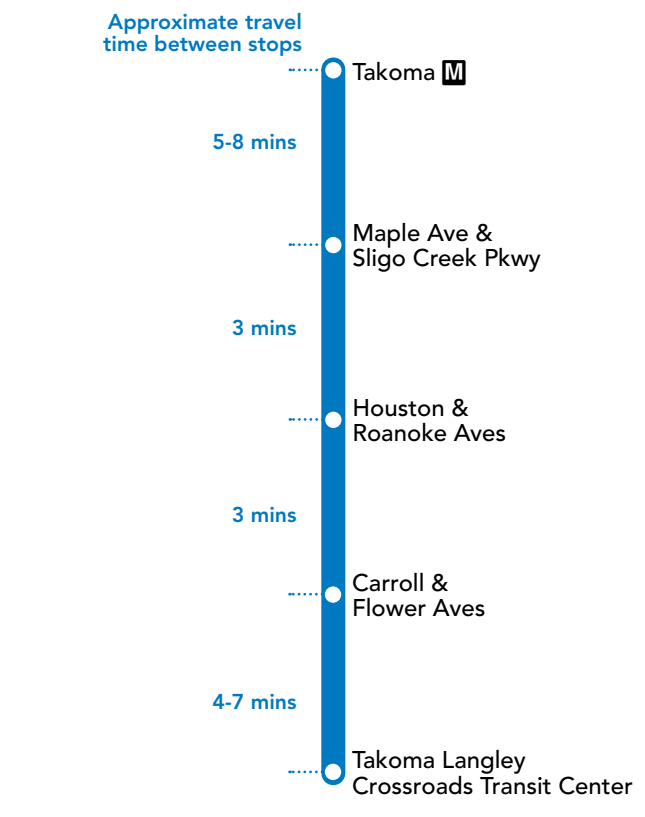

HOLIDAY SCHEDULE

Weekday Schedule operates on Indigenous Peoples' Day
Saturday Schedule operates on Independence Day
Sunday Schedule operates on New Year's Day, Memorial Day, Labor Day, Thanksgiving Day, Christmas Day
Special Schedule operates on MLK, Jr. Day, Presidents' Day, Juneteenth, Veterans Day

- Like us on Facebook facebook.com/RideOnMCT
- Follow us on Twitter twitter.com/RideOnMCT
- Subscribe to email alerts at www.montgomerycountymd.gov/govdelivery
- Subscribe to text alerts by texting MONTGOMERY RIDEON to 468311
- YouTube youtube.com/RideOnMCT
- Instagram instagram.com/RideOnMCT

Thank You for Riding with Us!

♻️ Printed on recycled paper with soy-based ink

EFFECTIVE: MAY 8, 2022

25