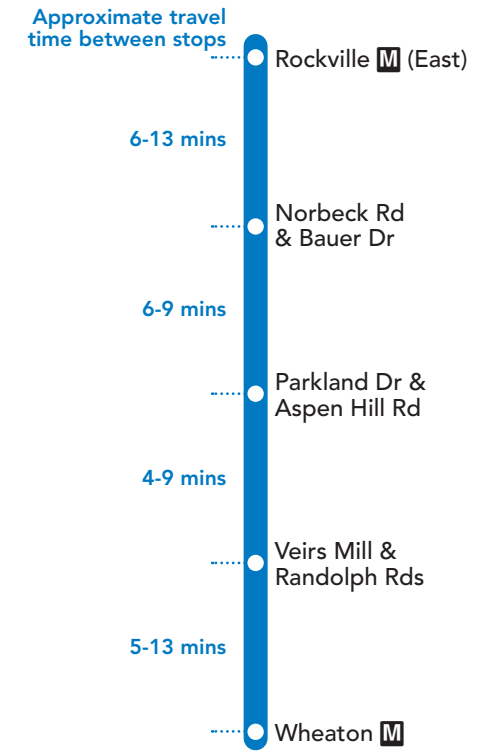

SERVICE DAYS
DAILY

Ride On
Montgomery County Transit
Telephone 311
Online at www.rideonbus.com
Real Time Info at www.rideonrealtime.com