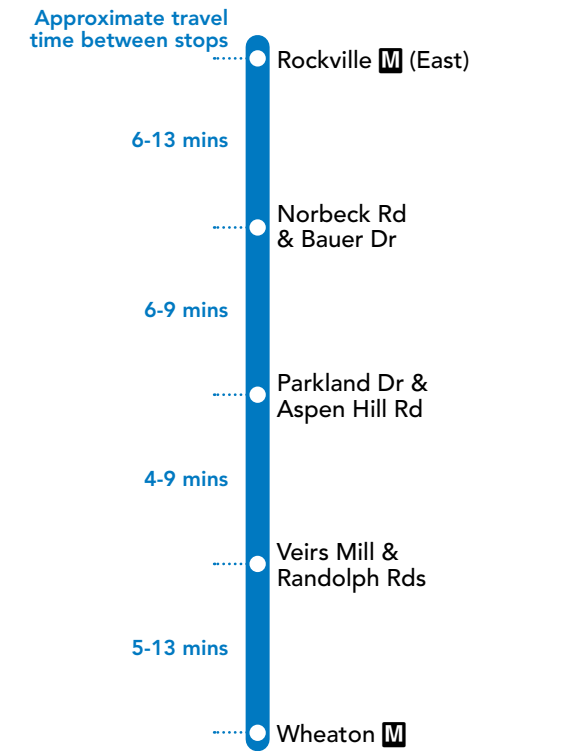

EFFECTIVE: MAY 8, 2022

48

SERVICE DAYS
DAILY

Ride On
Montgomery County Transit
Telephone 311
Online at www.rideonbus.com
Real Time Info at www.rideonrealtime.com