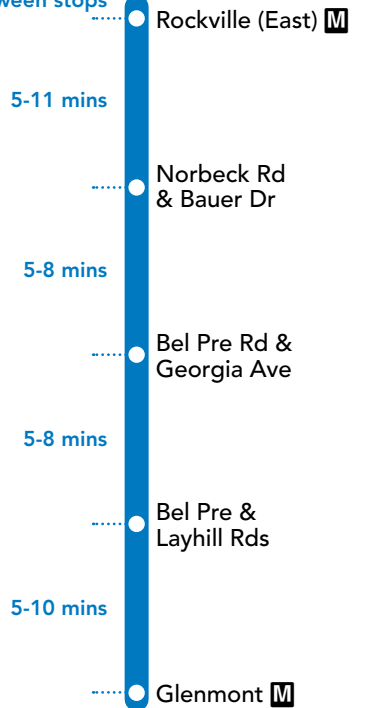

EFFECTIVE: JULY 18, 2021

49

Approximate travel time between stops

SERVICE DAYS

DAILY

Telephone 311

Online at www.rideonbus.com

Real Time Info at www.rideonrealtime.com