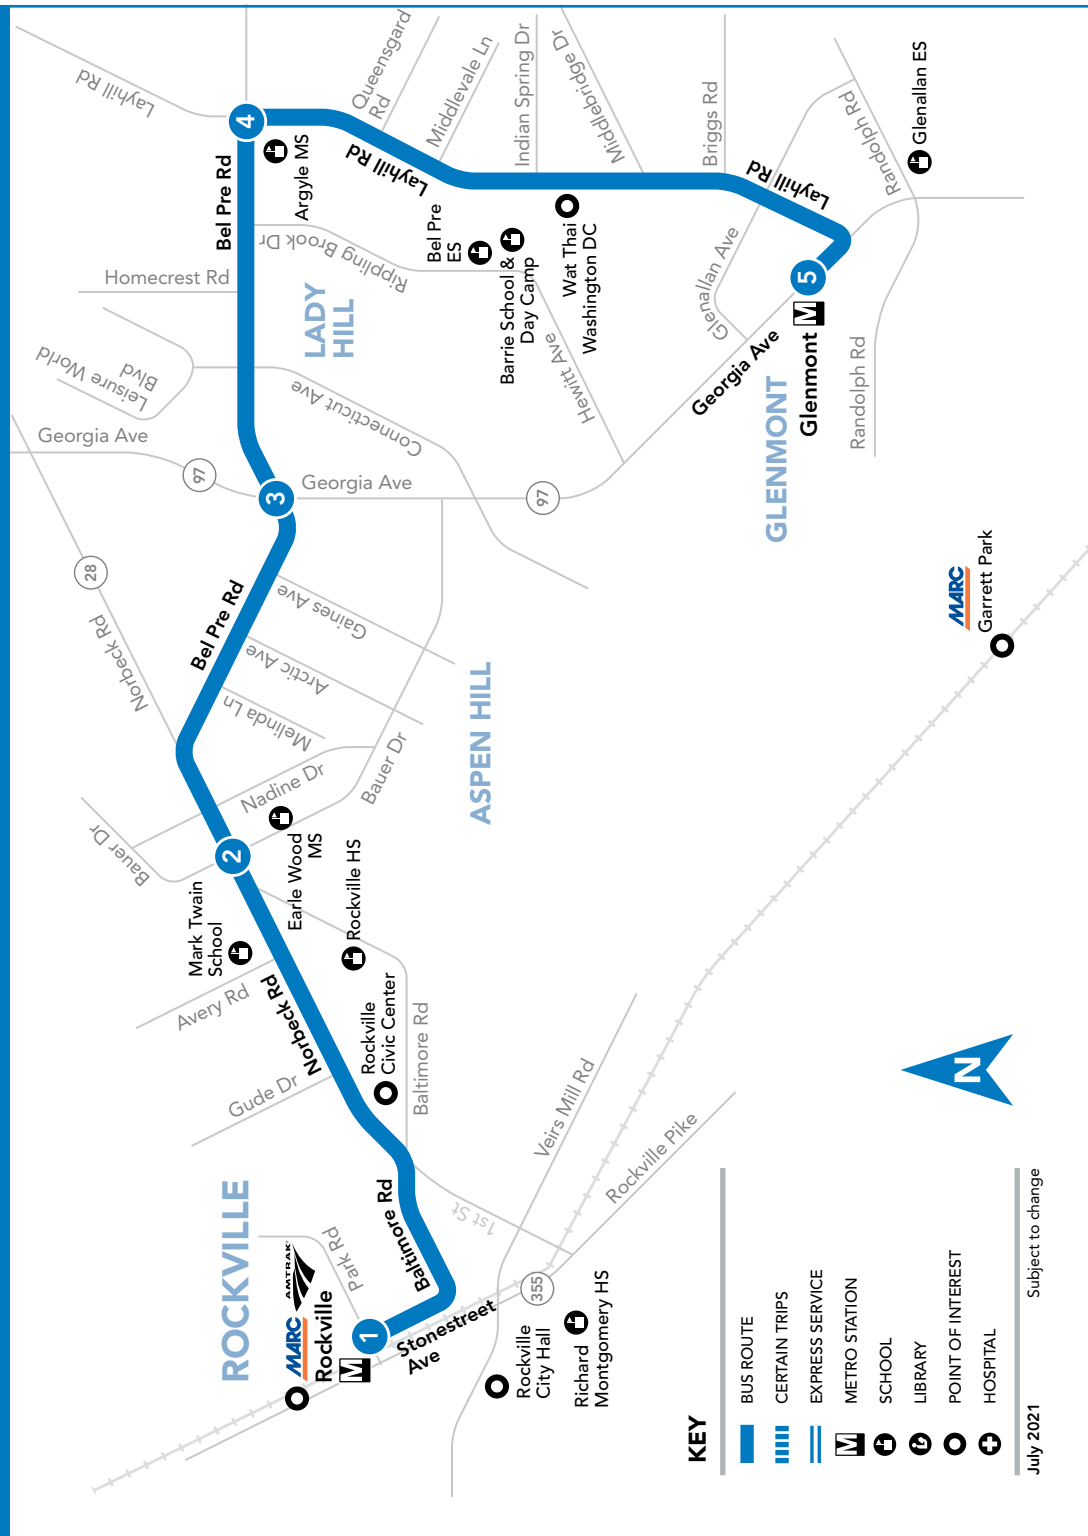

49 To Glenmont M

SUNDAY

SEE TIMEPOINT LOCATION ON ROUTE MAP

Rockville (East) M	Norbeck Rd & Bauer Dr	Bel Pre Rd & Georgia Ave	Bel Pre & Layhill Rds	Glenmont M
1	2	3	4	5
6:25	6:30	6:36	6:42	6:47
7:05	7:10	7:16	7:22	7:27
7:45	7:50	7:56	8:02	8:07
8:25	8:30	8:36	8:42	8:47
9:05	9:10	9:16	9:22	9:27
9:45	9:50	9:56	10:02	10:07
10:25	10:31	10:38	10:45	10:50
11:05	11:11	11:18	11:25	11:30
11:45	11:51	11:58	12:05	12:10
12:25	12:31	12:38	12:45	12:50
1:05	1:11	1:18	1:25	1:30
1:45	1:51	1:58	2:05	2:10
2:25	2:31	2:38	2:45	2:50
3:05	3:11	3:18	3:25	3:30
3:45	3:51	3:58	4:05	4:10
4:25	4:31	4:38	4:45	4:50
5:05	5:11	5:18	5:25	5:30
5:45	5:51	5:58	6:05	6:10
6:25	6:31	6:38	6:45	6:50
7:05	7:10	7:16	7:23	7:28
7:45	7:50	7:56	8:03	8:08
8:25	8:30	8:36	8:43	8:48
9:05	9:10	9:16	9:23	9:28

NOTES: AM PM

49 To Rockville M

SUNDAY

SEE TIMEPOINT LOCATION ON ROUTE MAP

Glenmont M	Bel Pre & Layhill Rds	Bel Pre Rd & Georgia Ave	Norbeck Rd & Bauer Dr	Rockville (East) M
5	4	3	2	1
6:20	6:26	6:32	6:39	6:44
7:00	7:06	7:12	7:19	7:24
7:40	7:46	7:52	7:59	8:04
8:20	8:26	8:32	8:39	8:44
9:00	9:06	9:12	9:19	9:24
9:40	9:46	9:52	9:59	10:04
10:20	10:26	10:32	10:39	10:44
11:00	11:06	11:12	11:19	11:24
11:40	11:47	11:54	12:01	12:07
12:20	12:27	12:34	12:41	12:47
1:00	1:07	1:14	1:21	1:27
1:40	1:47	1:54	2:01	2:07
2:20	2:27	2:34	2:41	2:47
3:00	3:07	3:14	3:21	3:27
3:40	3:47	3:54	4:01	4:07
4:20	4:27	4:34	4:41	4:47
5:00	5:07	5:14	5:21	5:27
5:40	5:47	5:54	6:01	6:07
6:20	6:27	6:34	6:41	6:47
7:00	7:07	7:13	7:20	7:25
7:40	7:47	7:53	8:00	8:05
8:20	8:27	8:33	8:40	8:45
9:00	9:07	9:13	9:20	9:25

NOTES: AM PM

Please arrive at your stop several minutes ahead of your bus' scheduled arrival. Since safe service is a priority at Ride On, buses may be delayed due to traffic or weather.

WELCOME TO RIDE ON

RIDE ON is a community bus service operated by the Montgomery County Department of Transportation. RIDE ON operates over 75 routes that serve all 13 Montgomery County Metrorail stations and 7 MARC stations. For detailed information, or to have timetables mailed, call 311. Outside Montgomery County 240-777-0311

Visit our web site at: www.rideonbus.com
Real Time information is available at: www.rideonrealtime.com

Regular Mailing Address:
Montgomery County DOT
Division of Transit Services
101 Monroe Street, 5th
Floor Rockville, MD 20850

For more information, or to request this document in an alternate format or translated into another language, please call 311 or outside Montgomery County 240-777-0311.

Para más información o para pedir este documento en un formato diferente o traducido a otro idioma, por favor, llame al 311 o de fuera del Condado de Montgomery al 240-777-0311.

如需更多信息、需要以其它格式提供本文档或需要将本文档翻译成其它语言, 请拨打311。如果您不在蒙哥马利郡, 请拨打240-777-0311。

자세한 정보를 원하시거나 본 문서를 다른 형식 또는 다른 언어로의 번역본으로 원하실 경우, 전화번호 311, 또는 몽고메리 카운티 이외의 지역에서는 240-777-0311로 연락하시기 바랍니다.

ለተጨማሪ መረጃ፣ ወይም ይህንን ደብዳቤ ሌላ ቅጽ ወይንም ሌላ ቋንቋ ለማስተርጎም፣ እባክዎ ትን በ 311 ወይም ከሞንትጎመሪ ካውንቲ ውጪ 240-777-0311 ይደውሉ።