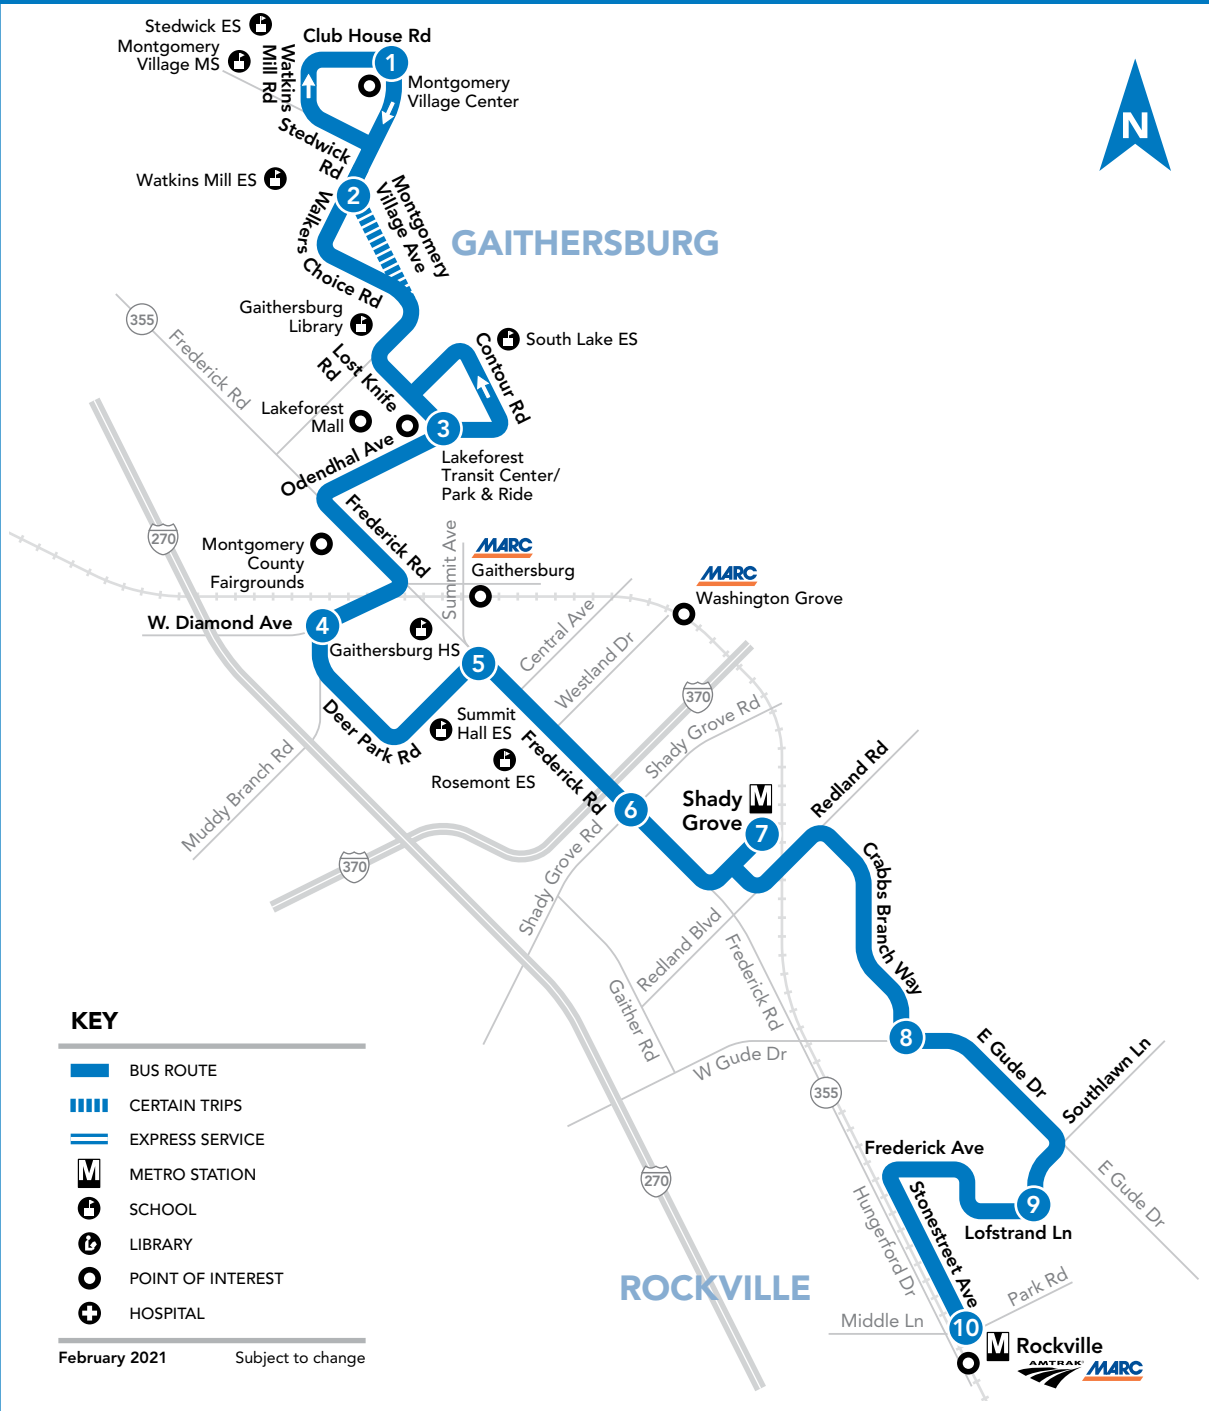

## HOW TO RIDE A BUS

Check schedule for timepoint nearest your location. Wait at the blue and white **RIDE ON** bus stop sign. Arrive several minutes before scheduled time. Have exact fare ready (drivers do not make change).

## GUARANTEED RIDE

59

Montgomery Village Center – Lakeforest Transit Ctr – Muddy Branch Road – West Deer Park – Shady Grove M – Lincoln Park – Rockville M

**59 To Rockville M SUNDAY**

SEE TIMEPOINT LOCATION ON ROUTE MAP