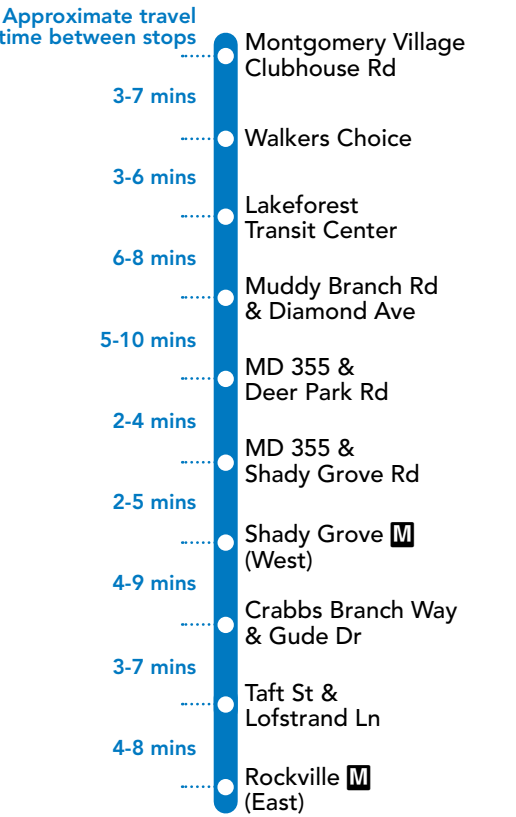

HOLIDAY SCHEDULE

Weekday Schedule operates on Indigenous Peoples' Day
Saturday Schedule operates on Independence Day
Sunday Schedule operates on New Year's Day, Memorial Day, Labor Day, Thanksgiving Day, Christmas Day
Special Schedule operates on MLK, Jr. Day, Presidents' Day, Veterans Day

- Like us on Facebook facebook.com/RideOnMCT
- Follow us on Twitter twitter.com/RideOnMCT
- Subscribe to email alerts at www.montgomerycountymd.gov/govdelivery
- Subscribe to text alerts by texting MONTGOMERY RIDEON to 468311
- YouTube youtube.com/RideOnMCT
- Instagram instagram.com/RideOnMCT

Thank You for Riding with Us!
Printed on recycled paper with soy-based ink

EFFECTIVE: FEBRUARY 28, 2021

59