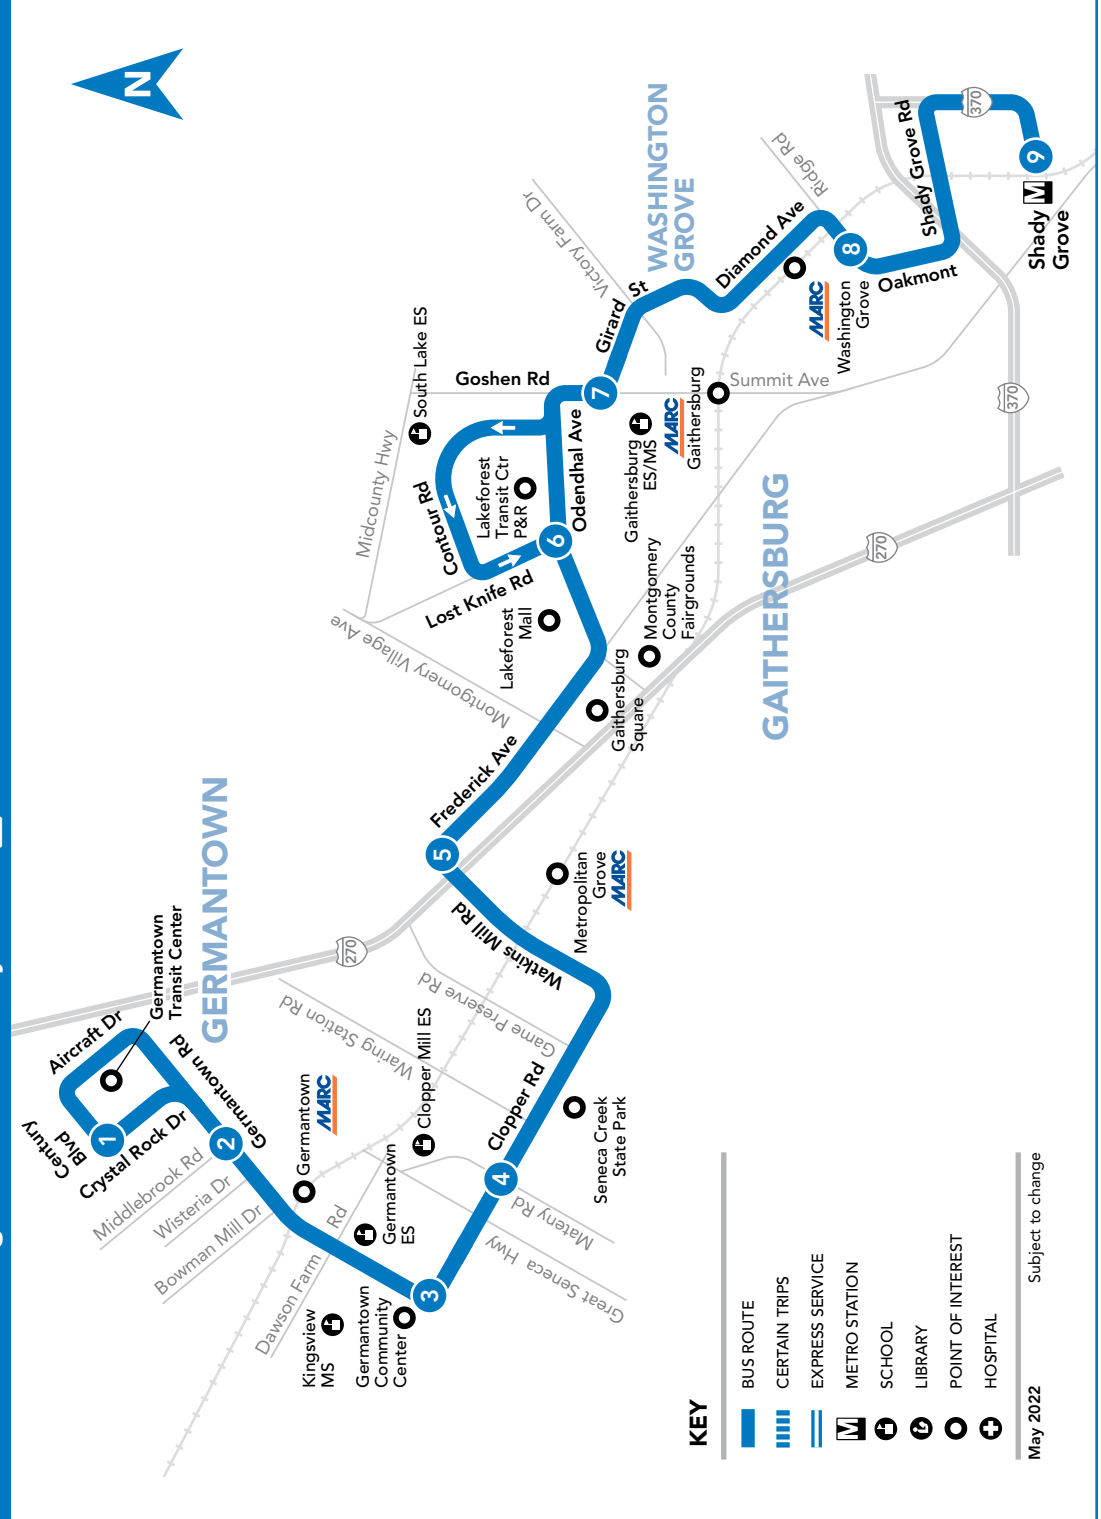

61 Germantown Transit Center (GTC) – Clopper Rd (MD 117) – Watkins Mill Rd – Lakeforest Transit Center – Girard St – Washington Grove – Shady Grove

KEY

- BUS ROUTE
- CERTAIN TRIPS
- EXPRESS SERVICE
- METRO STATION
- SCHOOL
- LIBRARY
- POINT OF INTEREST
- HOSPITAL

Subject to change
May 2022

61 To Shady Grove M
SUNDAY

SEE TIMEPOINT LOCATION ON ROUTE MAP

1	2	3	4	5	6	7	8	9
6:00	6:02	6:08	6:10	6:17	6:26	6:29	6:33	6:38
6:40	6:42	6:48	6:50	6:57	7:06	7:09	7:13	7:18
7:20	7:22	7:28	7:30	7:37	7:46	7:49	7:53	7:58
7:55	7:57	8:03	8:05	8:12	8:21	8:24	8:28	8:33
8:30	8:32	8:38	8:40	8:47	8:56	8:59	9:03	9:08
9:05	9:07	9:13	9:15	9:22	9:31	9:34	9:38	9:43
9:35	9:37	9:44	9:46	9:53	10:04	10:07	10:11	10:17
10:05	10:07	10:14	10:16	10:23	10:34	10:37	10:41	10:47
10:35	10:37	10:44	10:46	10:53	11:04	11:07	11:11	11:17
11:05	11:07	11:14	11:16	11:23	11:34	11:37	11:41	11:47
11:35	11:37	11:44	11:46	11:53	12:04	12:07	12:11	12:17
12:05	12:07	12:14	12:16	12:23	12:34	12:37	12:41	12:47
12:35	12:37	12:44	12:46	12:53	1:04	1:07	1:11	1:17
1:05	1:07	1:14	1:16	1:23	1:34	1:37	1:41	1:47
1:35	1:37	1:44	1:46	1:53	2:04	2:07	2:11	2:17
2:05	2:07	2:14	2:16	2:23	2:34	2:37	2:41	2:47
2:35	2:37	2:44	2:46	2:53	3:04	3:07	3:11	3:17
3:05	3:07	3:14	3:16	3:23	3:34	3:37	3:41	3:47
3:35	3:37	3:44	3:46	3:53	4:04	4:07	4:11	4:17
4:05	4:07	4:14	4:16	4:23	4:34	4:37	4:41	4:47
4:35	4:37	4:44	4:46	4:53	5:04	5:07	5:11	5:17
5:05	5:07	5:14	5:16	5:23	5:34	5:37	5:41	5:47
5:40	5:42	5:49	5:51	5:58	6:09	6:12	6:16	6:22
6:15	6:17	6:24	6:26	6:32	6:41	6:44	6:48	6:53
6:50	6:52	6:59	7:01	7:07	7:16	7:19	7:23	7:28
7:30	7:32	7:39	7:41	7:47	7:56	7:59	8:03	8:08
8:10	8:12	8:19	8:21	8:27	8:36	8:39	8:43	8:48
8:50	8:52	8:59	9:01	9:07	9:16	9:19	9:23	9:28
9:30	9:32	9:39	9:41	9:47	9:56	9:59	10:03	10:08
10:10	10:12	10:19	10:21	10:27	10:36	10:39	10:43	10:48

NOTES: AM PM

Please arrive at your stop several minutes ahead of your bus' scheduled arrival. Since safe service is a priority at Ride On, buses may be delayed due to traffic or weather.

61 To Germantown Transit Center (GTC)
SUNDAY