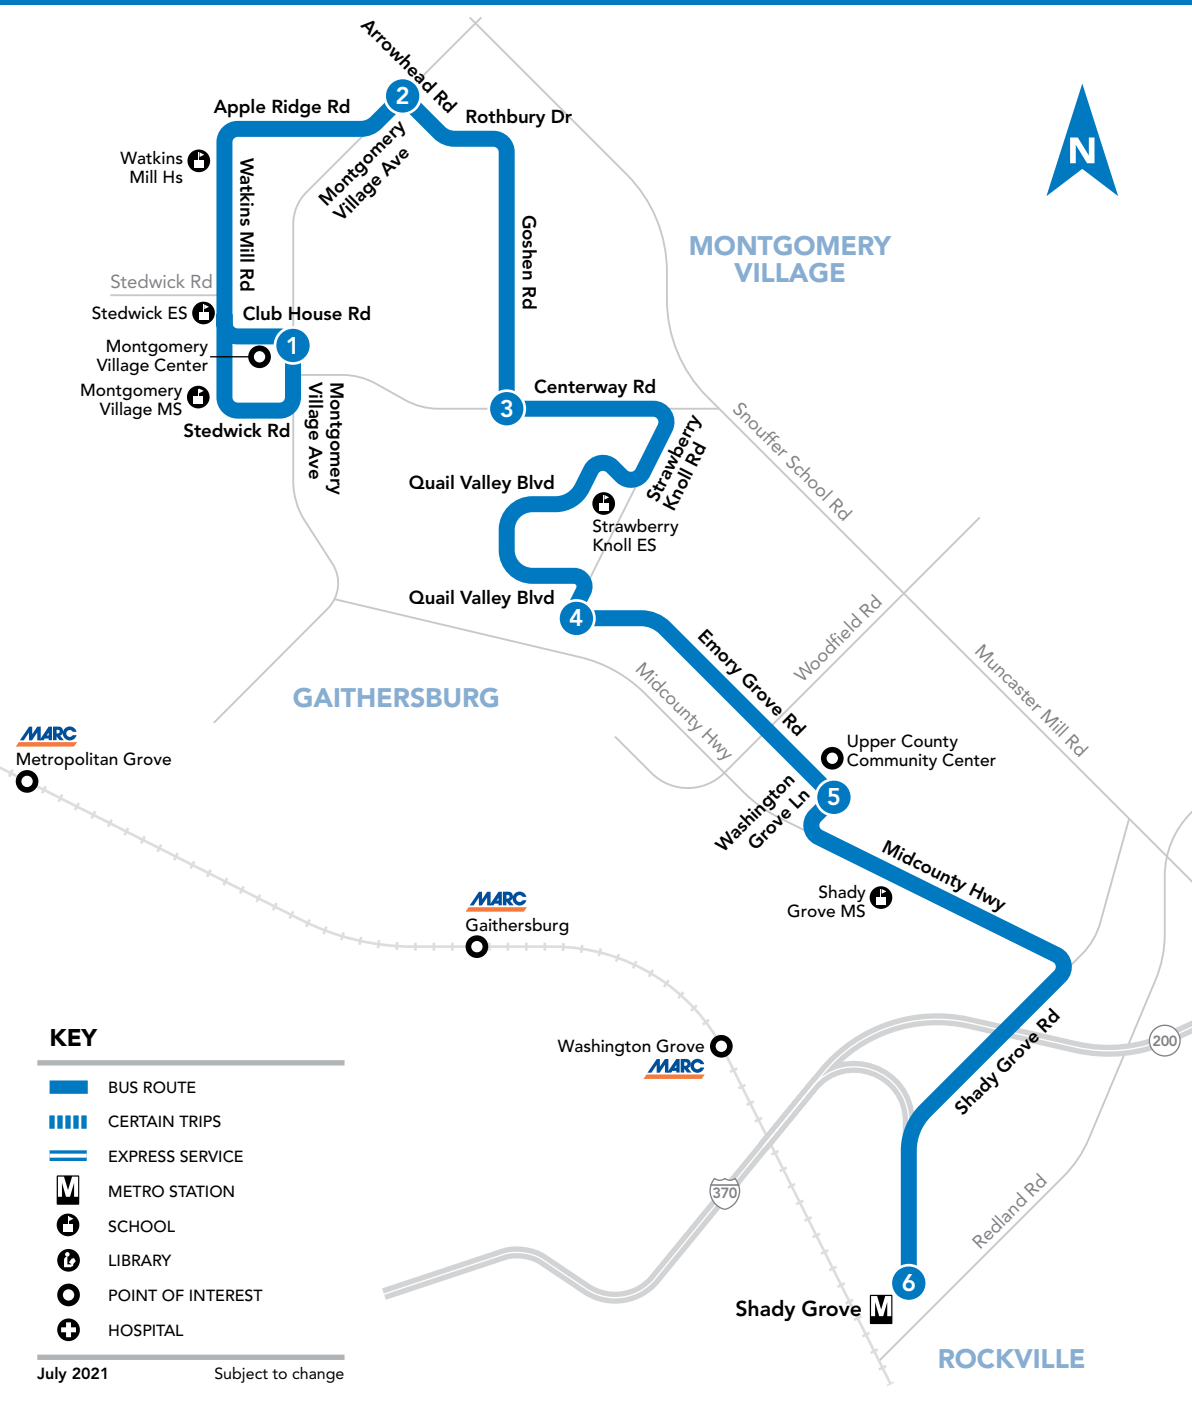

METROACCESS

Alternative paratransit service to this Ride On route for people with certified disabilities is available. Call MetroAccess at **301-562-5360**.

64

Montgomery Village Center – Goshen Rd –
Quail Valley – Emory Grove Rd –
Midcounty Hwy – Shady Grove M

64 To Shady Grove M

SUNDAY

SEE TIMEPOINT LOCATION ON ROUTE MAP

	1	2	3	4	5	6
Montgomery Village Center (Clubhouse Rd)	7:05	7:13	7:19	7:26	7:30	7:37
Montgomery Village Ave & Arrowhead Rd	7:50	7:58	8:04	8:11	8:15	8:22
Goshen & Centerway Rds	8:35	8:43	8:49	8:56	9:00	9:07
Emory Grove & Strawberry Knolls Rds	9:20	9:28	9:34	9:41	9:45	9:52
MD 124 & Emory Grove Rd	10:05	10:13	10:19	10:26	10:30	10:37
Shady Grove M (East)	10:50	10:58	11:04	11:11	11:15	11:22
	11:35	11:43	11:49	11:56	12:00	12:07
	12:20	12:28	12:34	12:41	12:45	12:52
	1:05	1:13	1:19	1:26	1:30	1:37
	1:50	1:58	2:04	2:11	2:15	2:22
	2:35	2:43	2:49	2:56	3:00	3:07
	3:20	3:28	3:34	3:41	3:45	3:52
	4:05	4:13	4:19	4:26	4:30	4:37
	4:50	4:58	5:04	5:11	5:15	5:22
	5:35	5:43	5:48	5:55	5:59	6:06
	6:20	6:28	6:33	6:40	6:44	6:51
	7:05	7:13	7:18	7:25	7:29	7:36
	7:50	7:58	8:03	8:10	8:14	8:21
	8:35	8:43	8:48	8:55	8:59	9:06
	9:20	9:28	9:33	9:40	9:44	9:51