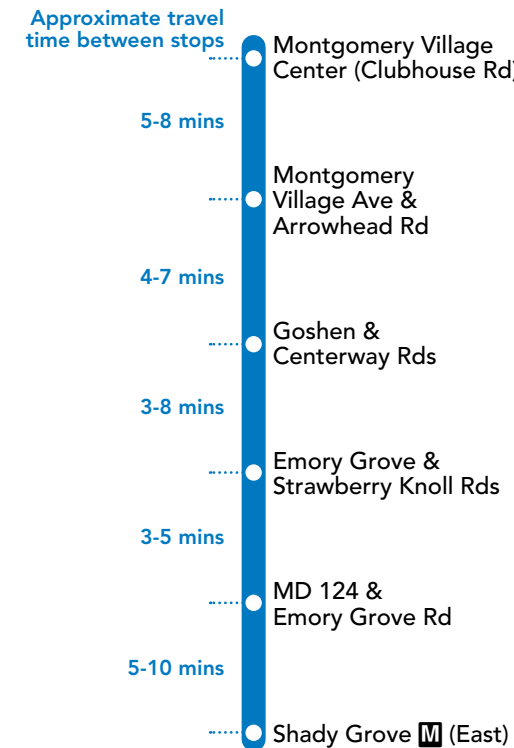

YouTube youtube.com/RideOnMCT
Instagram instagram.com/RideOnMCT

Thank You for Riding with Us!
Printed on recycled paper with soy-based ink

EFFECTIVE: JULY 18, 2021

64

SERVICE DAYS
DAILY

Telephone 311
Online at www.rideonbus.com
Real Time Info at www.rideonrealtime.com