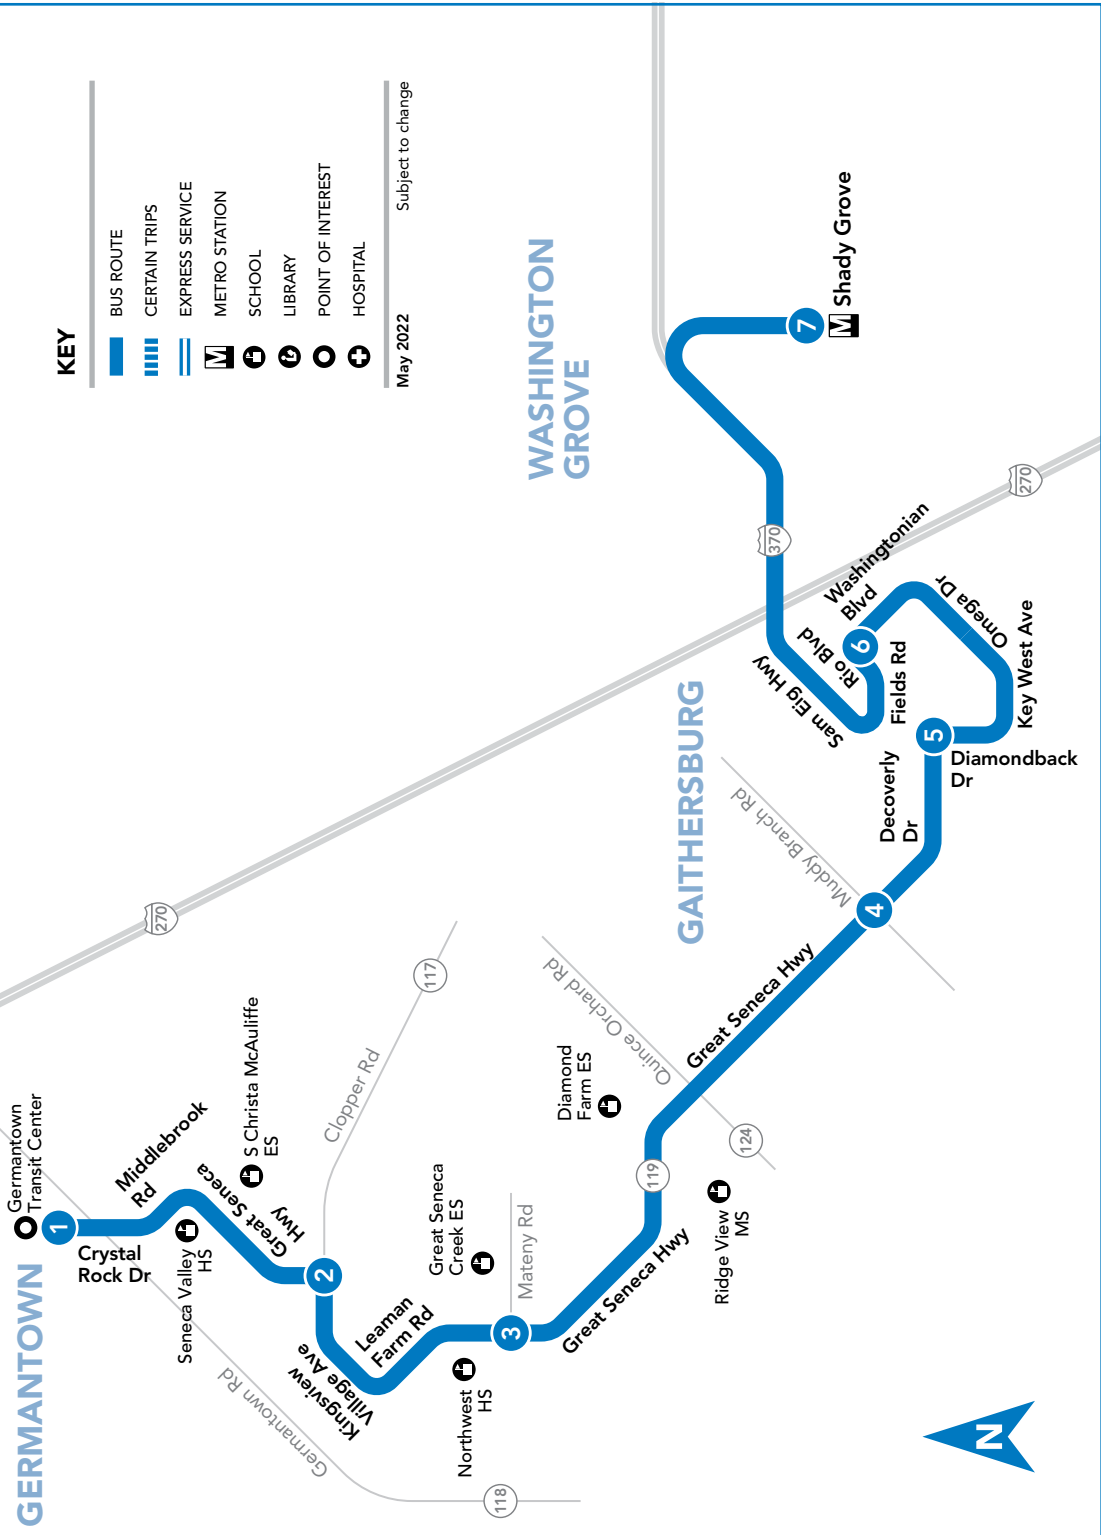

GUARANTEED RIDE HOME

When you take Metrobus, Metrorail and Ride On to work, you are eligible to participate in the free Commuter Connections Guaranteed Ride Home Program. To register and to receive program details call: Commuter Services at **301-770-POOL(7665)**.

METROACCESS

Alternative paratransit service to this Ride On route for people with certified disabilities is available. Call MetroAccess at **301-562-5360**.

HOW TO RIDE A BUS

Check schedule for timepoint nearest your location. Wait at the blue and white **RIDE ON** bus stop sign. Arrive several minutes before scheduled time. Have exact fare ready (drivers do not make change).

- Not all stops are listed on a public timetable.
- If you are unfamiliar with your stop, sit or stand behind the line near the front of the bus and ask the bus driver to notify you when your stop is approaching.
- Ask the bus driver if you are not sure if the bus goes to your stop.
- If you have internet access (at home or somewhere else, such as a public library), it may be easier for you to use an online trip planner rather than a paper timetable.
- Be mindful of changes in the schedule, for holidays or bad weather.
- Please observe the following rules for all patrons: No eating, drinking, or smoking.
- Electronic devices may be played with earphones set at *low level*.

Montgomery County assures that no person shall, on the grounds of race, color, or national origin, as provided by Title VI of the Civil Rights Act of 1964 and the Civil Rights Act of 1987, be excluded from the participation in, be denied the benefits of, or be otherwise subjected to discrimination under any program or activity. For more information or to file a complaint, please contact the Montgomery County Office of Human Rights.

WELCOME TO RIDE ON