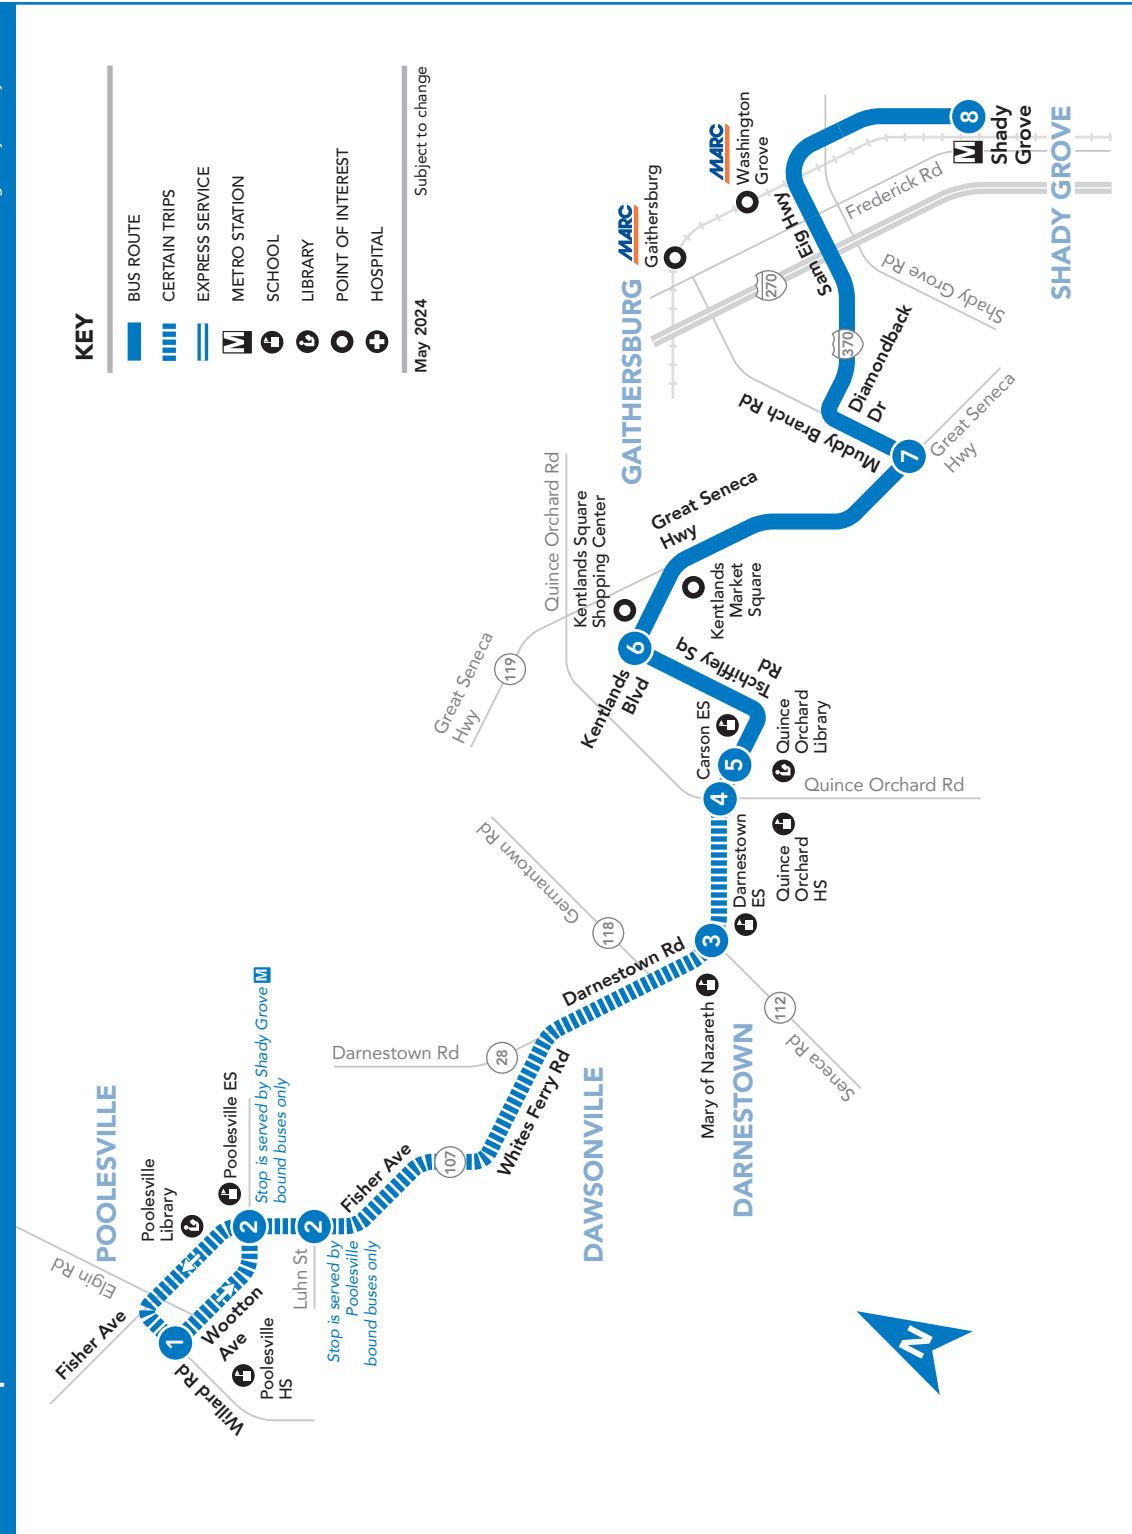

76 To Shady Grove M

MONDAY THROUGH FRIDAY

SEE TIMEPOINT LOCATION ON ROUTE MAP

Willard Rd & Wootton Ave
Wootton Ave & Fisher Ave
Seneca & Darnestown Rds
Darnestown & Quince Orchard Rds
Kentlands Blvd & Tschiffely Square Rd
Great Seneca Hwy & Muddy Branch Rd
Shady Grove M

HOW TO READ A TIMETABLE

- Find the schedule for the day of the week and the direction you wish to ride.
- Find the timepoints closest to your origin and destination. The timepoints are shown on the route map and indicate the time the bus is scheduled to be at the particular location. Your nearest bus stop may be between timepoints.
- Read down the column to see the times when a trip will be at the given timepoint. Read the times across to the right to see when the trip reaches other timepoints. If no time is shown, that trip does not serve that timepoint.

76

Poolesville – Wootton Ave – Whites Ferry Rd – Darnestown Rd – Kentlands Blvd – Sam Eig Hwy – Shady Grove M

Ride On

Montgomery County Transit

FARES

Effective August 2022

Regular Fare, Token, or SmarTrip®	\$1.00
Transfer from MetroRail to Ride On buses	\$1.00
SmarTrip® Transfer from MetroRail to Metrobus	FREE
Ride On Bus-to-Bus Transfer with SmarTrip®	FREE
Ride On to Metrobus Transfer with SmarTrip®	\$1.00
Metrobus to Ride On Transfer with SmarTrip®	FREE
Seniors age 65 years or older with a Senior SmarTrip® card or valid Medicare Card and Photo ID	FREE
Person with disability with Metro Disabled ID Card	
Person with disability with Metro Disability ID Card – Attendant Eligible Attendant also rides free.	
MetroAccess - Certified Customer with ID MetroAccess - Companion	FREE
Children under age 5	
Children 5 to 18 with a Youth Cruiser SmarTrip® Card or student ID Anytime	FREE