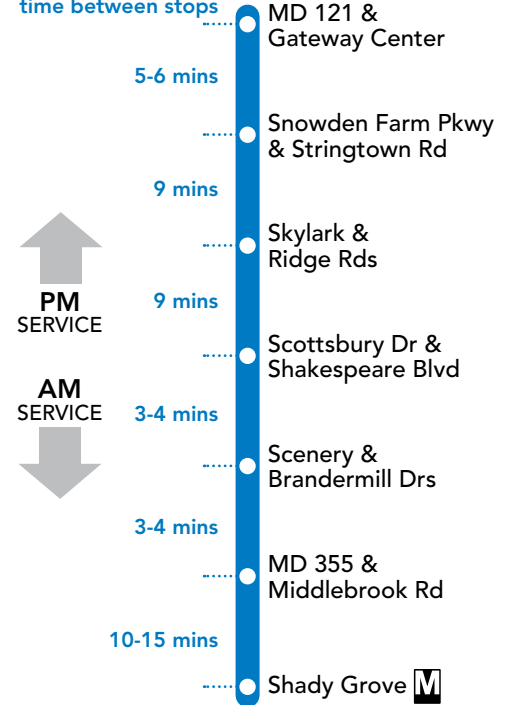

자세한 정보를 원하시거나 본 문서를 다른 형식 또는 다른 언어로의 번역본으로 원하실 경우, 전화번호 311, 또는 몽고메리 카운티 이외의 지역에서는 240-777-0311로 연락하시기 바랍니다.

ለተጨማሪ መረጃ፣ ወይም ደህንነት ደብዳቤ ለተለያዩ መልክ ለመጠየቅ ወይም ወደሌላ ቋንቋ ለማስተርጎም፣ ከባለሙያዎን በ 311 ወይም ከሞንትጎመሪ ካውንቲ ውጪ 240-777-0311 ይደውሉ።

Pour plus d'informations ou pour recevoir un exemplaire de ce document sous un format différent ou traduit dans une autre langue, veuillez composer le 311 ou le 240-777-0311, à l'extérieur du comté de Montgomery.

Để tìm hiểu thêm, hoặc để yêu cầu cung cấp tài liệu này theo định dạng khác hay chuyển ngữ sang ngôn ngữ khác, vui lòng gọi 311 hoặc số 240-777-0311 nếu gọi từ bên ngoài Quận Montgomery.

HOLIDAY SCHEDULE

Weekday Schedule operates on Indigenous Peoples' Day
Saturday Schedule operates on Independence Day
Sunday Schedule operates on New Year's Day, Memorial Day, Labor Day, Thanksgiving Day, Christmas Day
Special Schedule operates on MLK, Jr. Day, Presidents' Day, Juneteenth, Veterans Day

Like us on Facebook facebook.com/RideOnMCT Follow us on Twitter twitter.com/RideOnMCT

Subscribe to email alerts at www.montgomerycountymd.gov/govdelivery

Subscribe to text alerts by texting MONTGOMERY RIDEON to 468311

YouTube youtube.com/RideOnMCT Instagram instagram.com/RideOnMCT

Thank You for Riding with Us!

Printed on recycled paper with soy-based ink

EFFECTIVE: SEPTEMBER 11, 2022

79

Approximate travel time between stops

SERVICE DAYS
MONDAY - FRIDAY

Ride On
Montgomery County Transit
Telephone 311
Online at www.rideonbus.com
Real Time Info at www.rideonrealtime.com