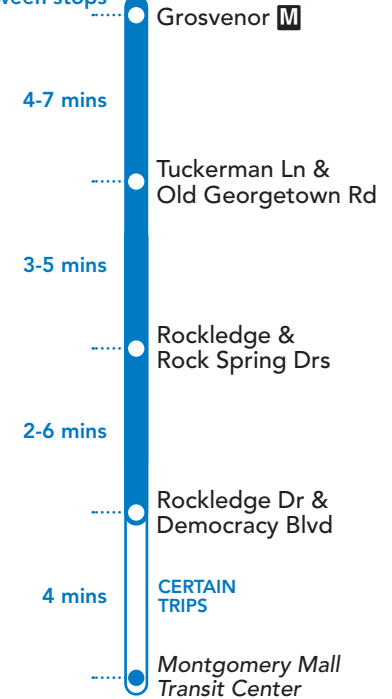

HOLIDAY SCHEDULE

Weekday Schedule operates on Indigenous Peoples' Day
Saturday Schedule operates on Independence Day
Sunday Schedule operates on New Year's Day, Memorial Day, Labor Day, Thanksgiving Day, Christmas Day
Special Schedule operates on MLK, Jr. Day, Presidents' Day, Juneteenth, Veterans Day

- Like us on Facebook facebook.com/RideOnMCT
- Follow us on Twitter twitter.com/RideOnMCT
- Subscribe to email alerts at www.montgomerycountymd.gov/govdelivery
- Subscribe to text alerts by texting MONTGOMERY RIDEON to 468311
- YouTube youtube.com/RideOnMCT
- Instagram instagram.com/RideOnMCT

Thank You for Riding with Us!

Printed on recycled paper with soy-based ink

EFFECTIVE: JANUARY 29, 2023

96

Approximate travel time between stops