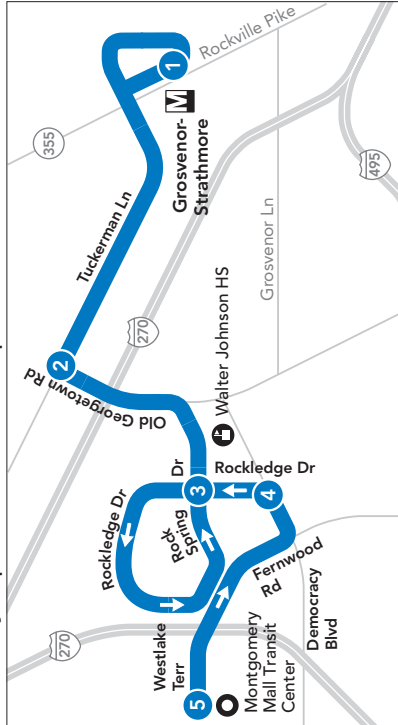

### AM and PM

**Route 96 - Grosvenor Metro Station to Rock Spring Park**  
Weekday trips 5:40 am to 8:55 am and 3:00 to 8:35 pm

### KEY

- BUS ROUTE
- CERTAIN TRIPS
- EXPRESS SERVICE
- METRO STATION
- SCHOOL
- LIBRARY
- POINT OF INTEREST
- HOSPITAL

January 2023 Subject to change

### NON-RUSH

**Route 96 - Grosvenor Metro Station to Montgomery Mall**  
Weekday trips 9:20 am to 2:20 pm

### NON-RUSH

**Route 96 - Montgomery Mall to Grosvenor Metro Station**  
Weekday trips 9:45 am to 2:45 pm