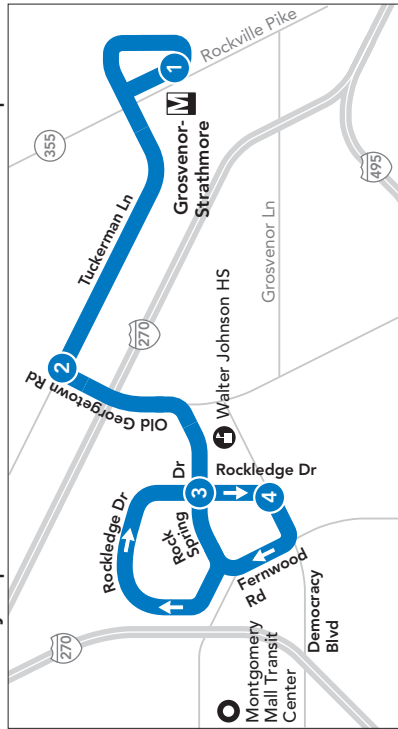

## Grosvenor Metro Station – Tuckerman Lane – Rock Spring Park – Montgomery Mall Transit Center

### AM and PM

**Route 96 - Grosvenor Metro Station to Rock Spring Park**  
Weekday trips 5:40 am to 8:55 am and 3:00 to 8:35 pm

### NON-RUSH

**Route 96 - Grosvenor Metro Station to Montgomery Mall**  
Weekday trips 9:20 am to 2:20 pm

### NON-RUSH

**Route 96 - Montgomery Mall to Grosvenor Metro Station**  
Weekday trips 9:45 am to 2:45 pm