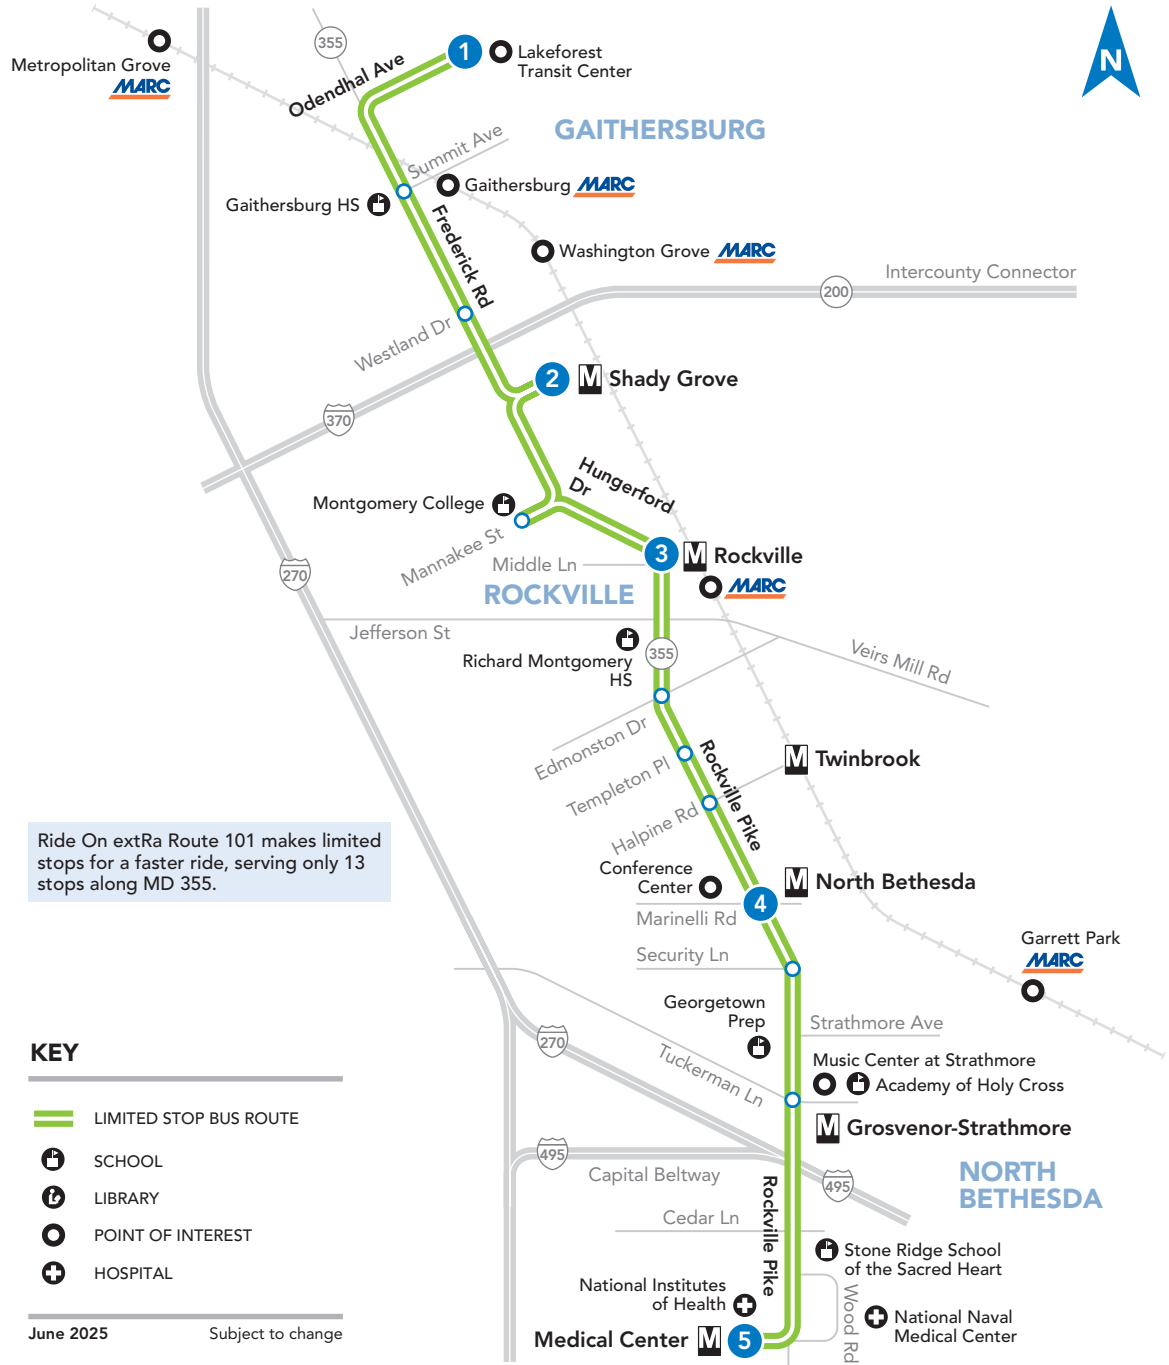

What is the Ride On extRa 101 Service?

- A limited stop (13 stops versus 80 along the route) faster service along state Route 355. Stops include: Lakeforest Transit Center, Summit Ave., Westland Dr., Shady Grove Metro, Montgomery College, Rockville Metro, Edmonston Dr., Templeton Pl., Halpine Rd., Marinelli Rd., Security Ln., Tuckerman Ln., and Medical Center Metro.
- Connection to 50% of the transit services network including the MARC rail, MTA buses, Metrobus, Metrorail, and 44 Ride On routes.
- 12 minute frequency of service during peak rush hour periods.
- Brand new and different buses with low floor boarding.
- Buses feature Free WiFi access, USB charging ports, information displays, and extra padding on seats.

Route 101 Runs Every 12-15 minutes.

La ruta 101 sale cada 12-15 minutos.

Subject To: Traffic Congestion, Weather Delays, Accidents, Construction, Special Events

Sujeta a: Congestión vehicular, Retrasos provocados por el clima, Accidentes Construcción, Eventos especiales

101

Lakeforest Transit Center – Shady Grove M –
 Montgomery College – Rockville M –
 North Bethesda M (White Flint M) – Medical Center M

Ride On extRa Route 101 makes limited stops for a faster ride, serving only 13 stops along MD 355.