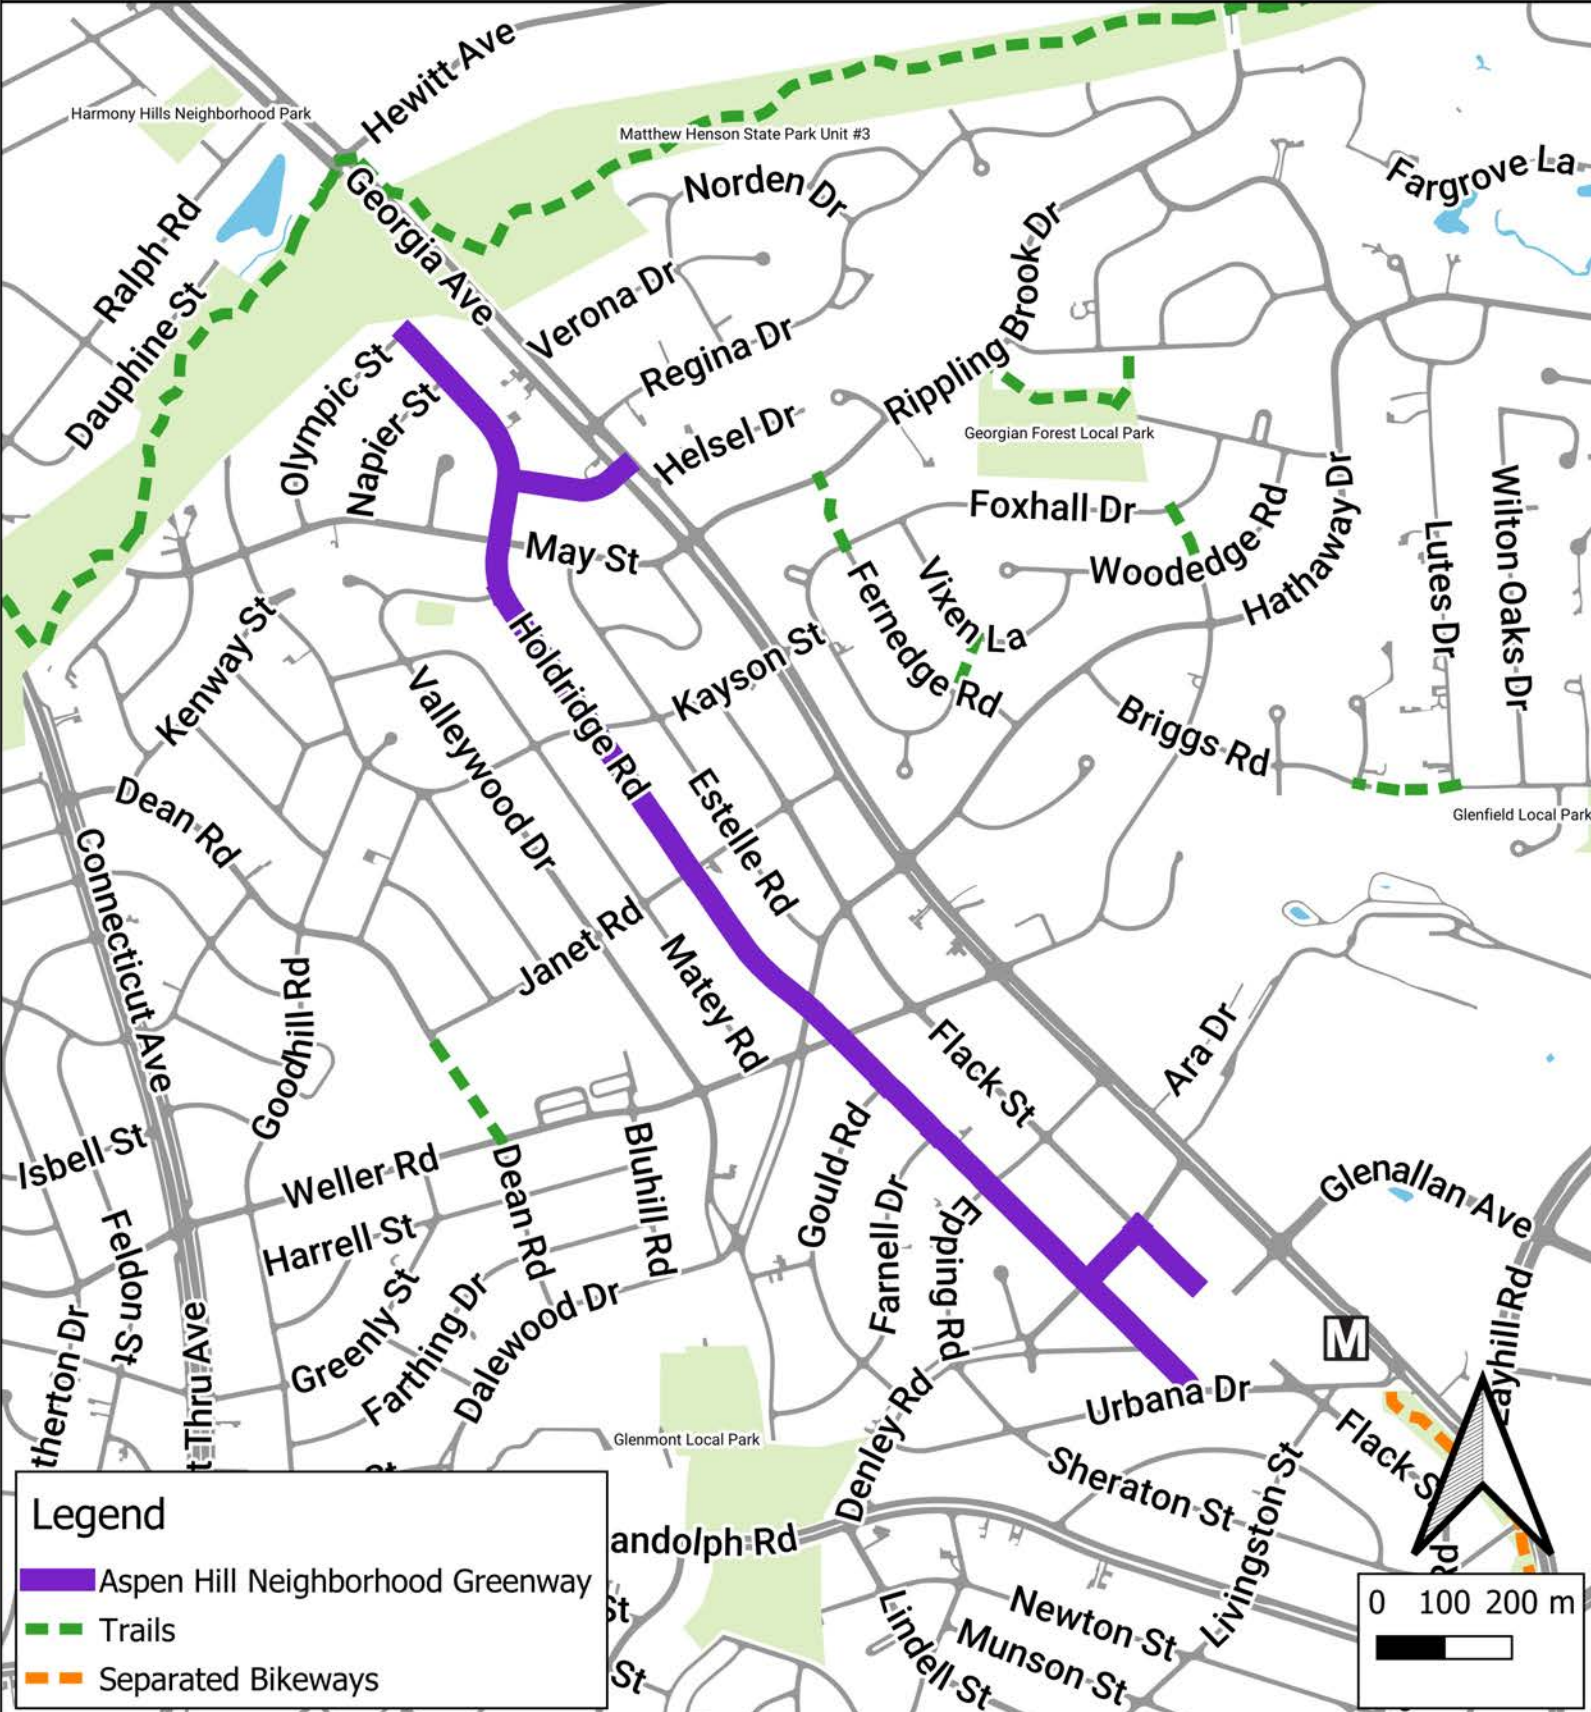

Aspen Hill Temporary Neighborhood Greenway

- Legend**
- Aspen Hill Neighborhood Greenway
 - - - Trails
 - - - Separated Bikeways

www.montgomerycountymd.gov/DOT/sharedstreets/

@MCDOTNow

#MoCoSharedStreets

Get here with Ride On Routes 41 or 53.