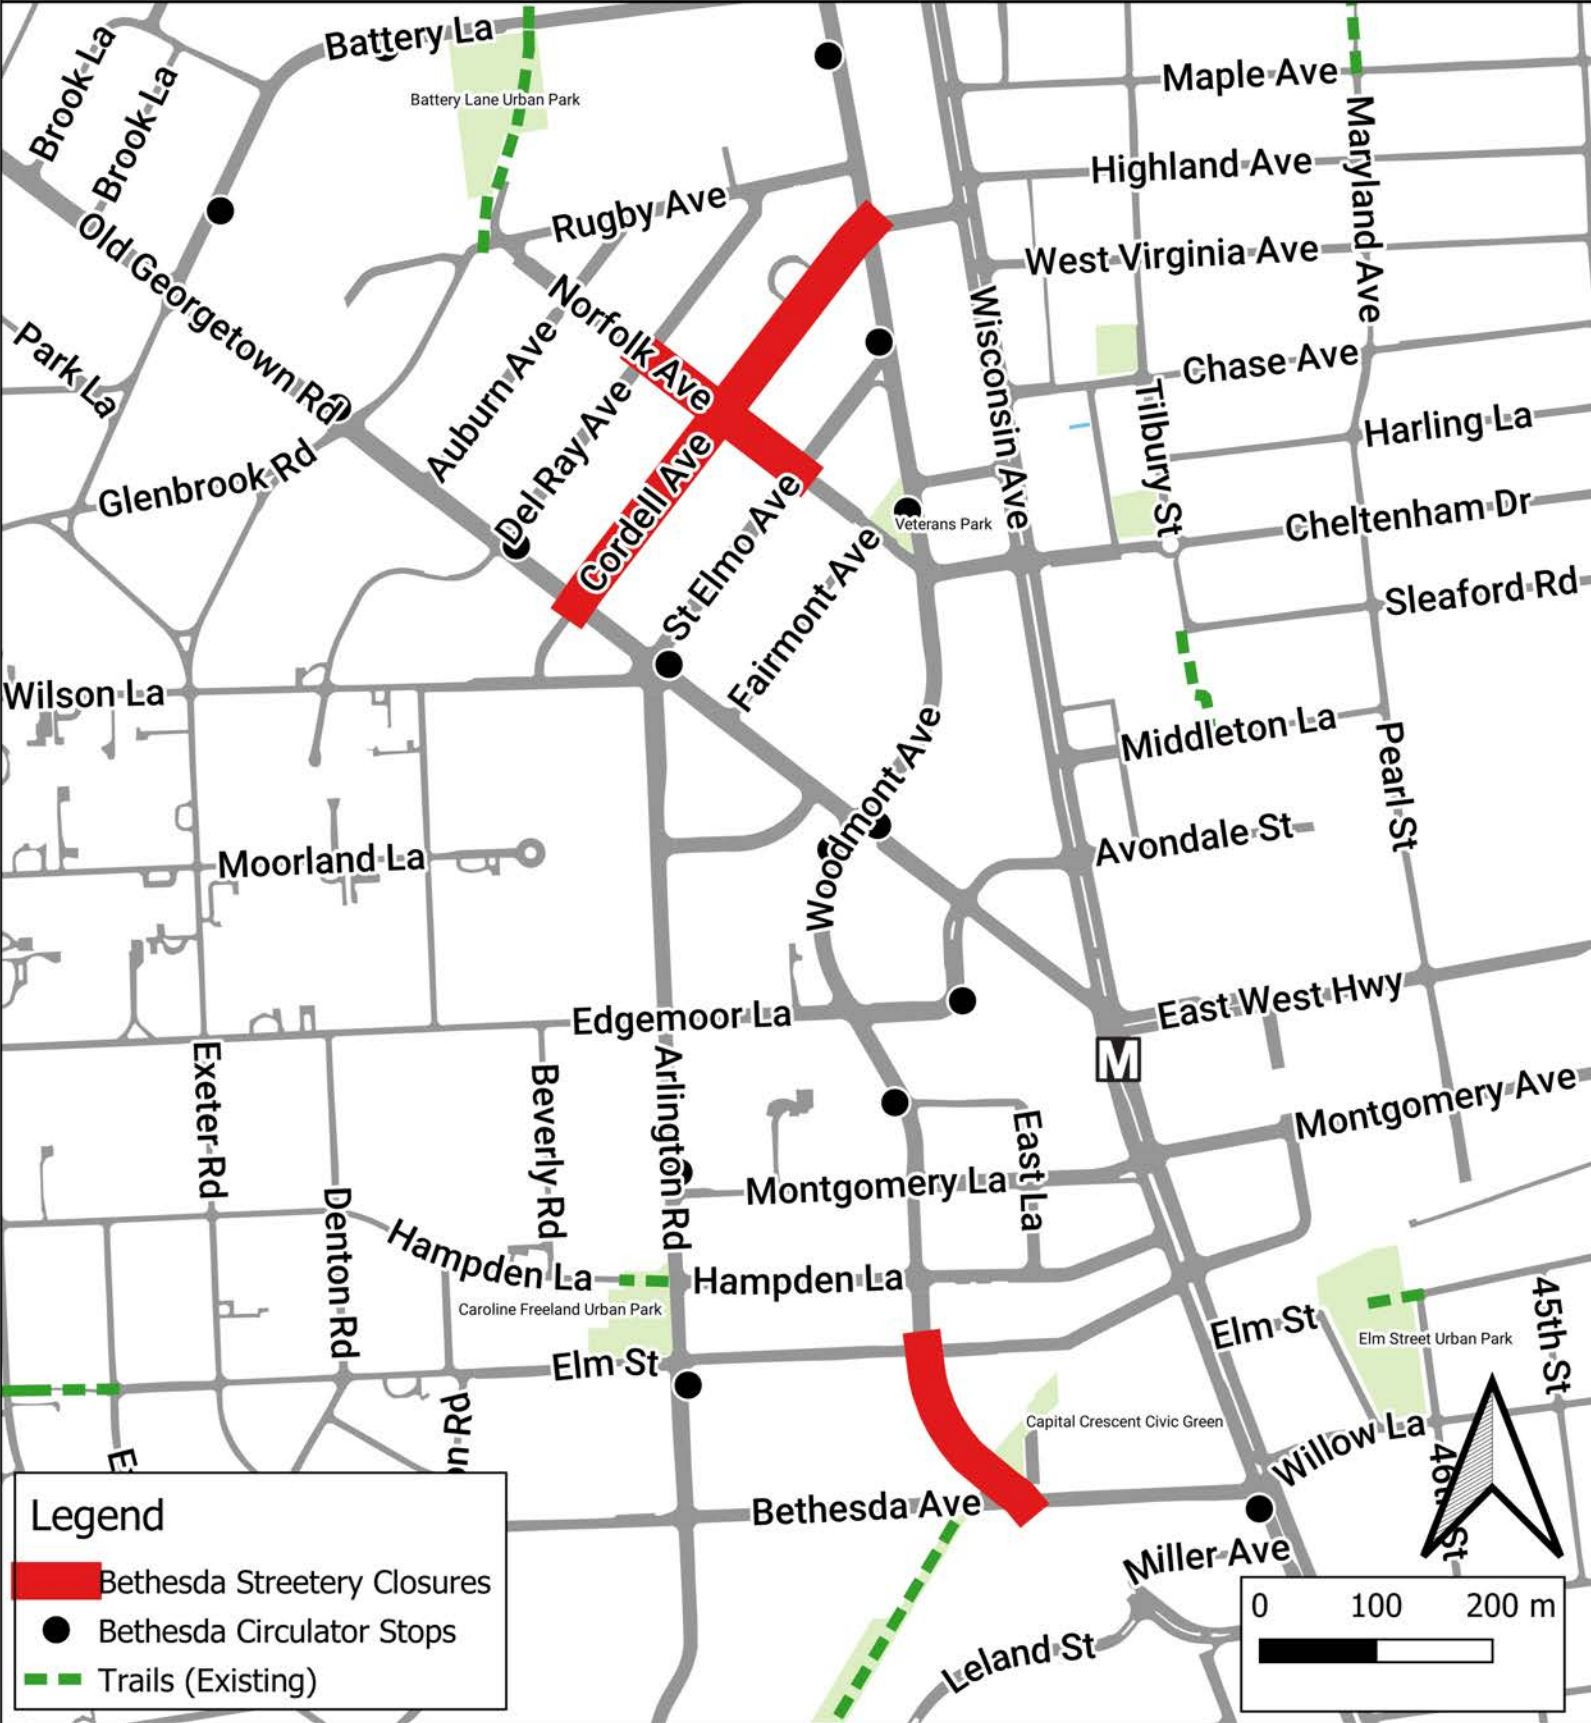

# Bethesda Streeterly Closures

**Legend**

- Bethesda Streeterly Closures
- Bethesda Circulator Stops
- Trails (Existing)

0 100 200 m

[www.montgomerycountymd.gov/DOT/sharedstreets/](http://www.montgomerycountymd.gov/DOT/sharedstreets/) @MCDOTNow #MoCoSharedStreets

Get here with the Bethesda Circulator or Ride On Routes 29, 30, 34, 36, 47, or 70.