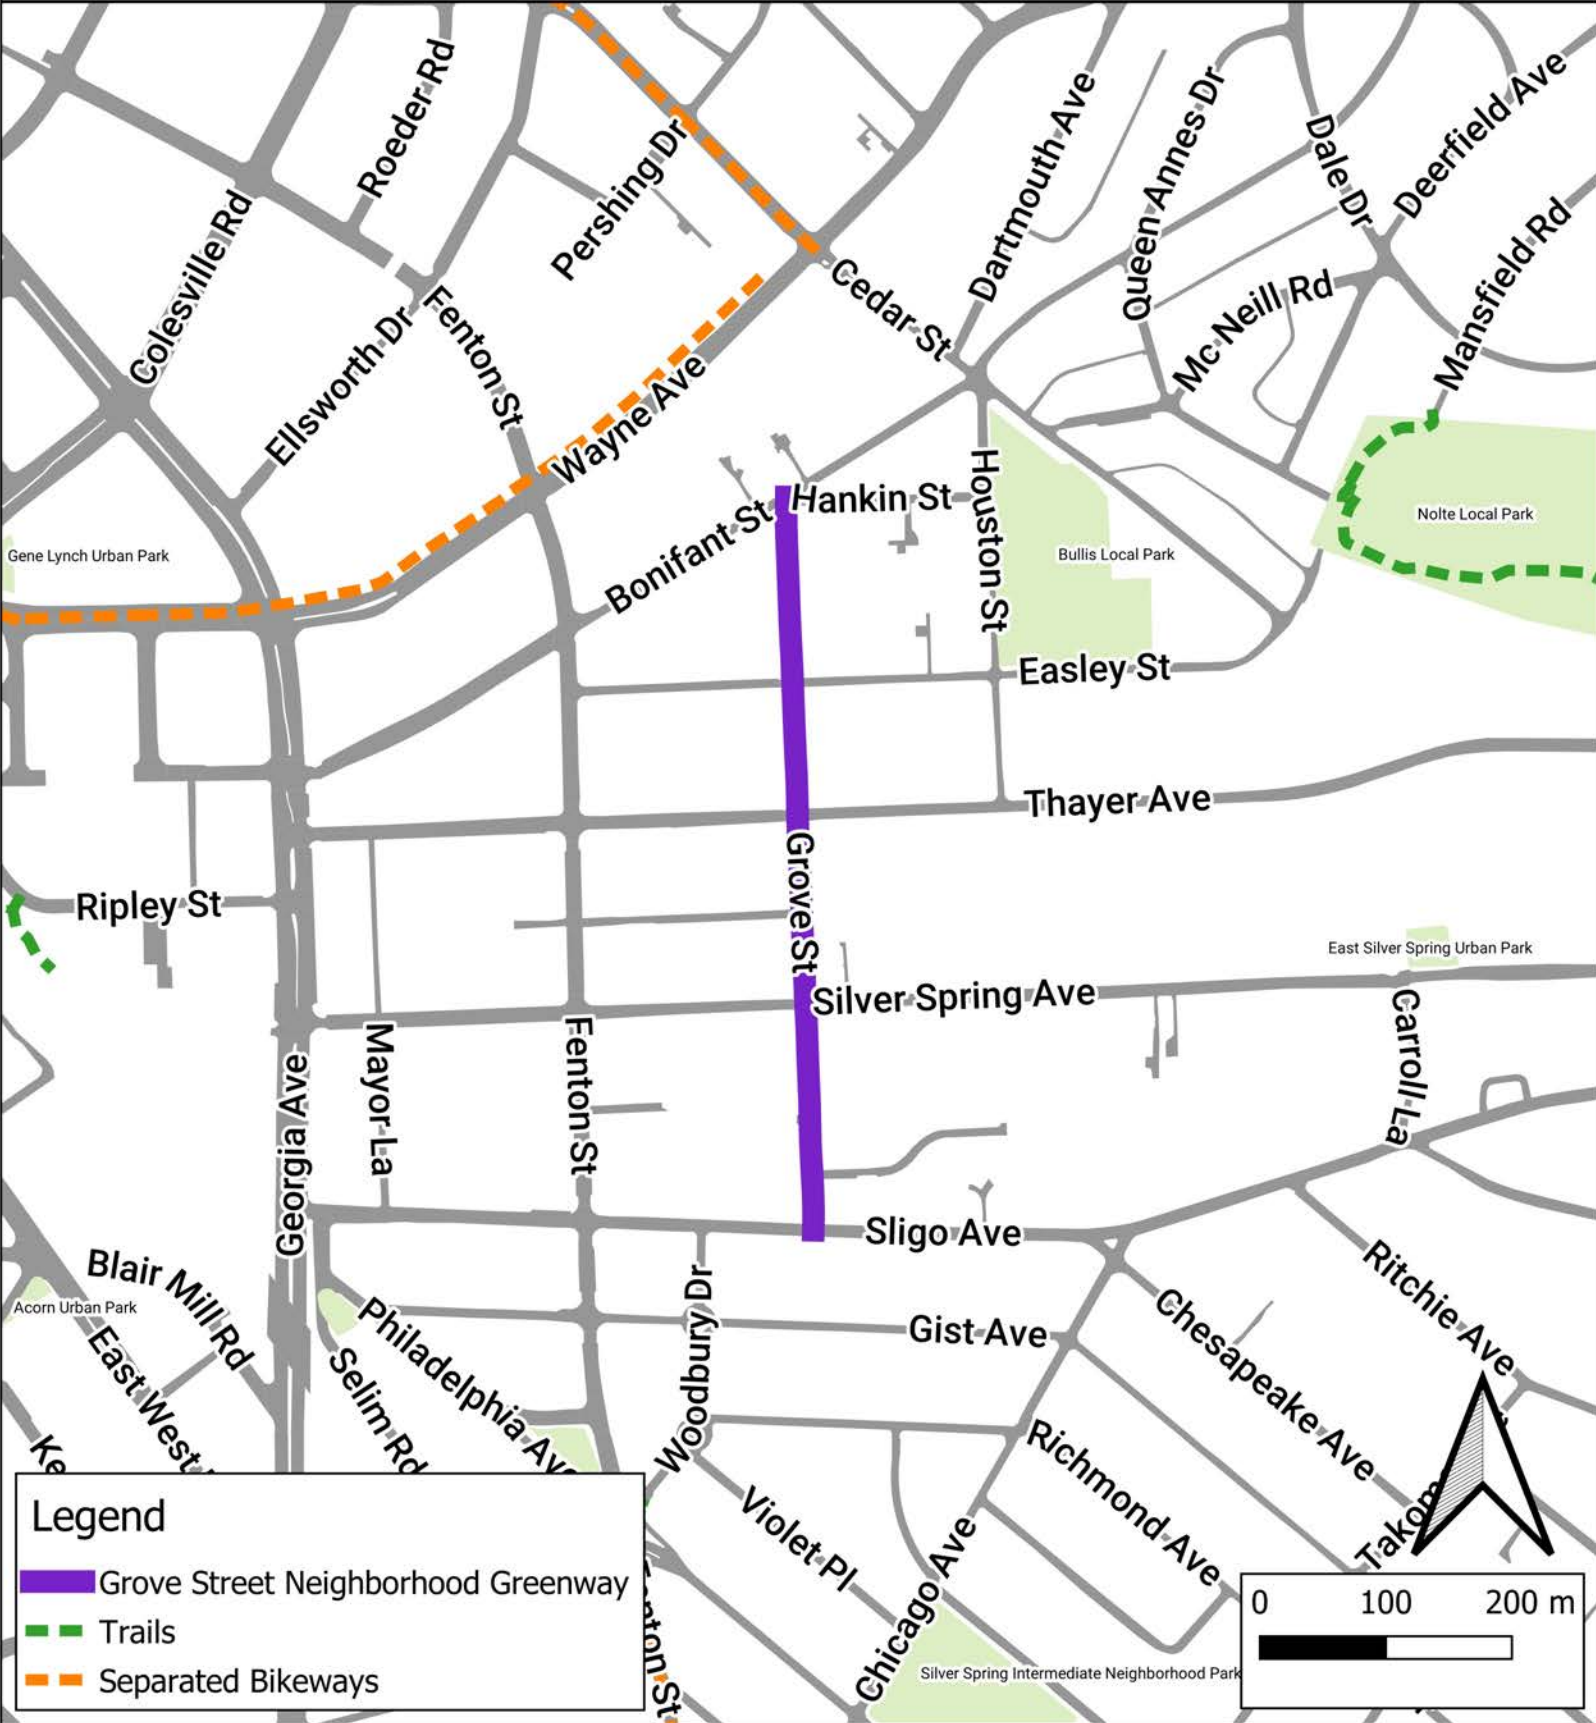

# Grove Street Temporary Neighborhood Greenway

[www.montgomerycountymd.gov/DOT/sharedstreets/](http://www.montgomerycountymd.gov/DOT/sharedstreets/)

@MCDOTNow

#MoCoSharedStreets

Get here with Ride On Routes 16 or 20.