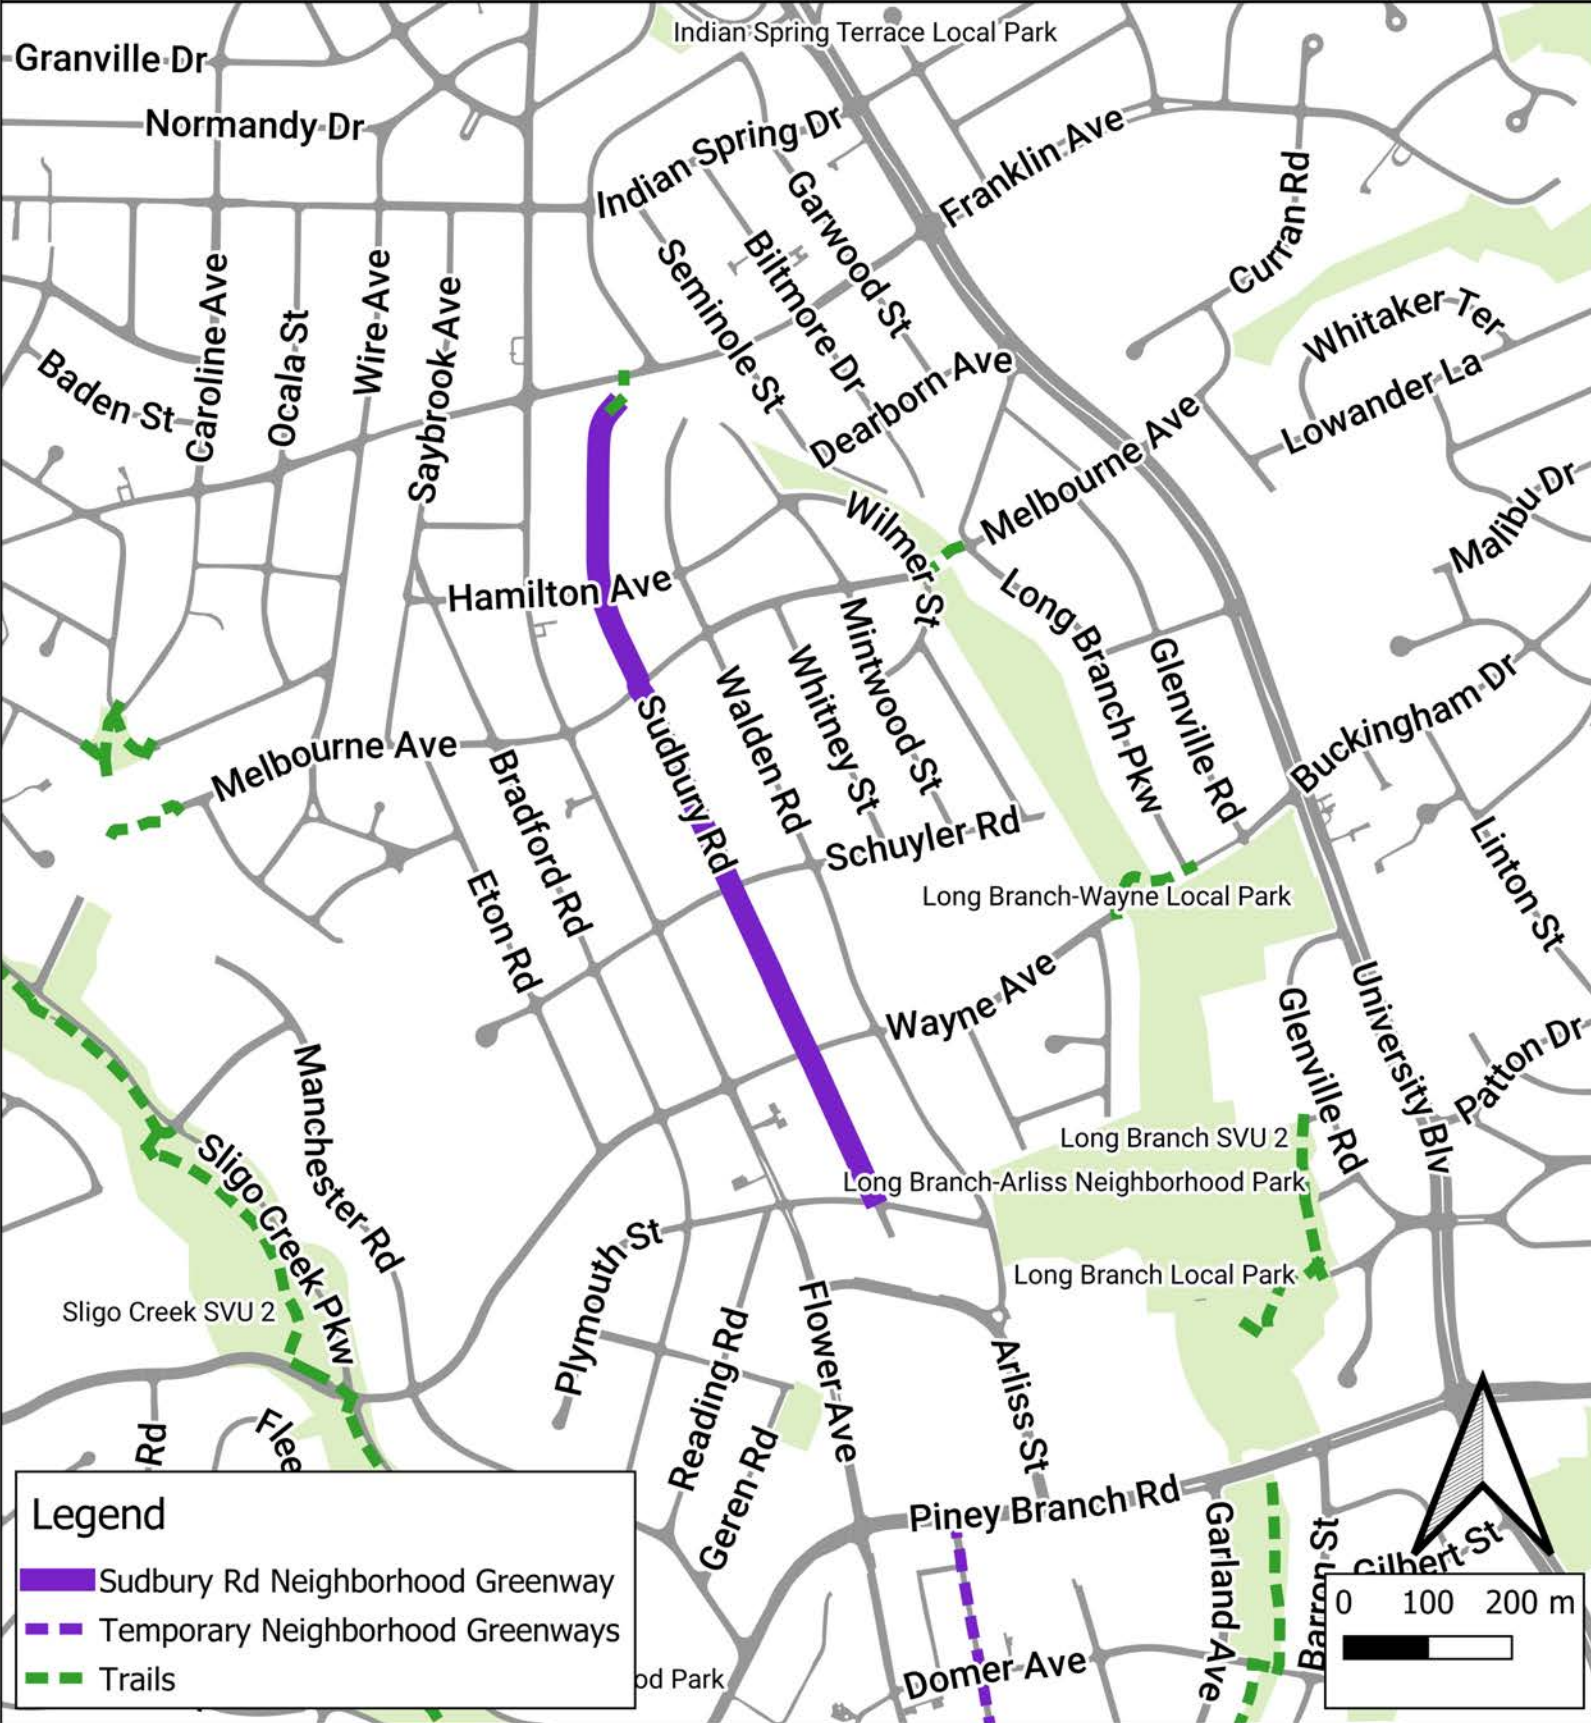

Sudbury Rd Temporary Neighborhood Greenway

Legend

- Sudbury Rd Neighborhood Greenway
- Temporary Neighborhood Greenways
- Trails

A north arrow pointing upwards and a scale bar showing 0, 100, and 200 meters.

www.montgomerycountymd.gov/DOT/sharedstreets/

@MCDOTNow

#MoCoSharedStreets

Get here with Ride On Routes 14 or 19.