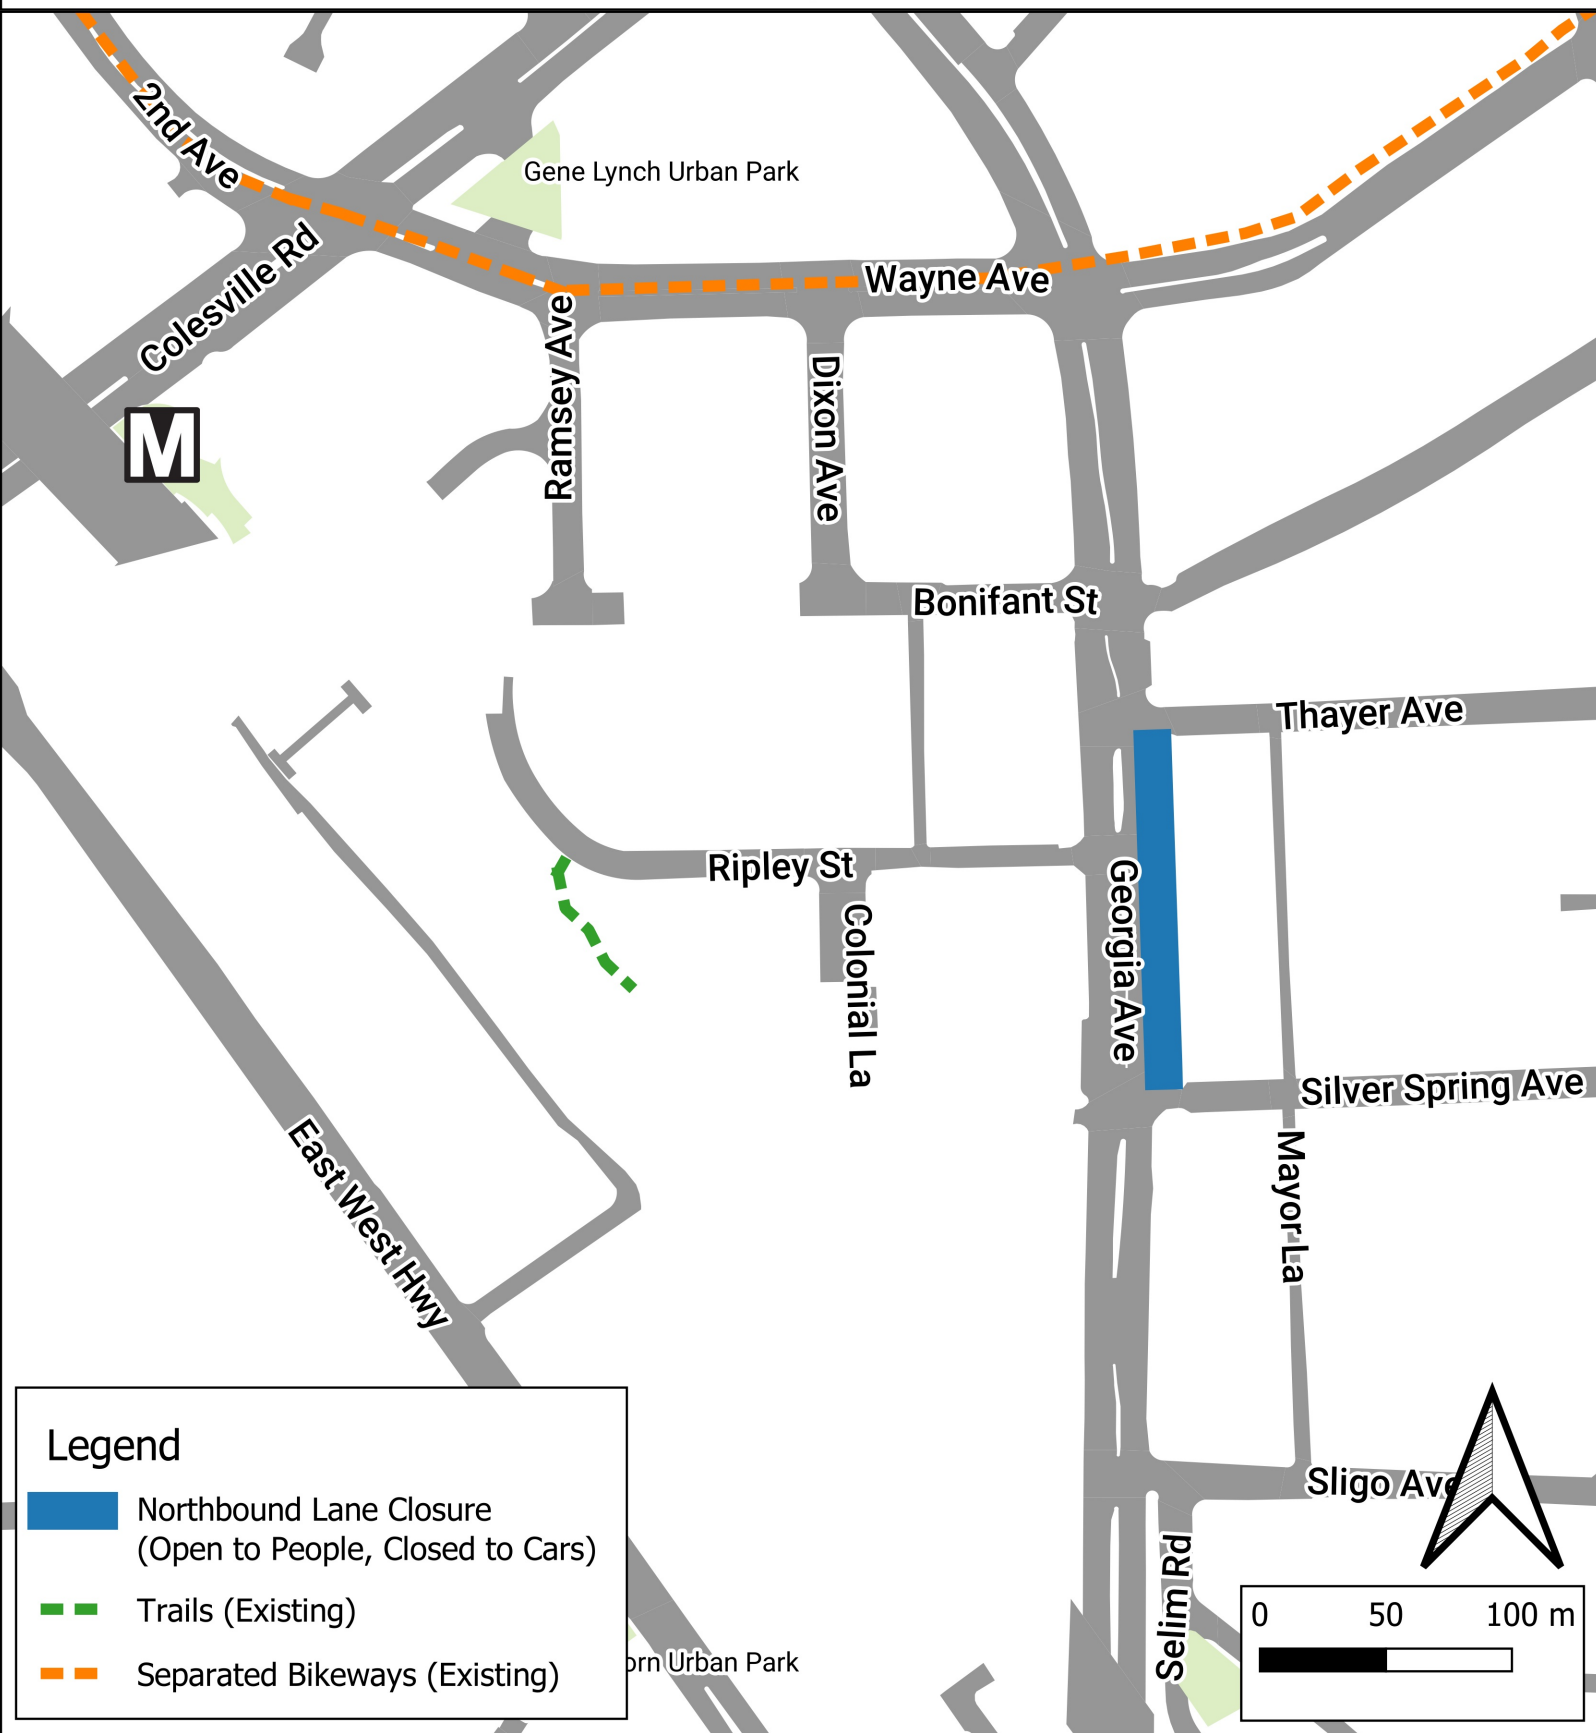

Silver Spring Streetdine

Legend

-  Northbound Lane Closure (Open to People, Closed to Cars)
-  Trails (Existing)
-  Separated Bikeways (Existing)

www.montgomerycountymd.gov/DOT/sharedstreets/

@MCDOTNow

#MoCoSharedStreets

Get here with Ride On Routes 16, 17, 20, or 28.