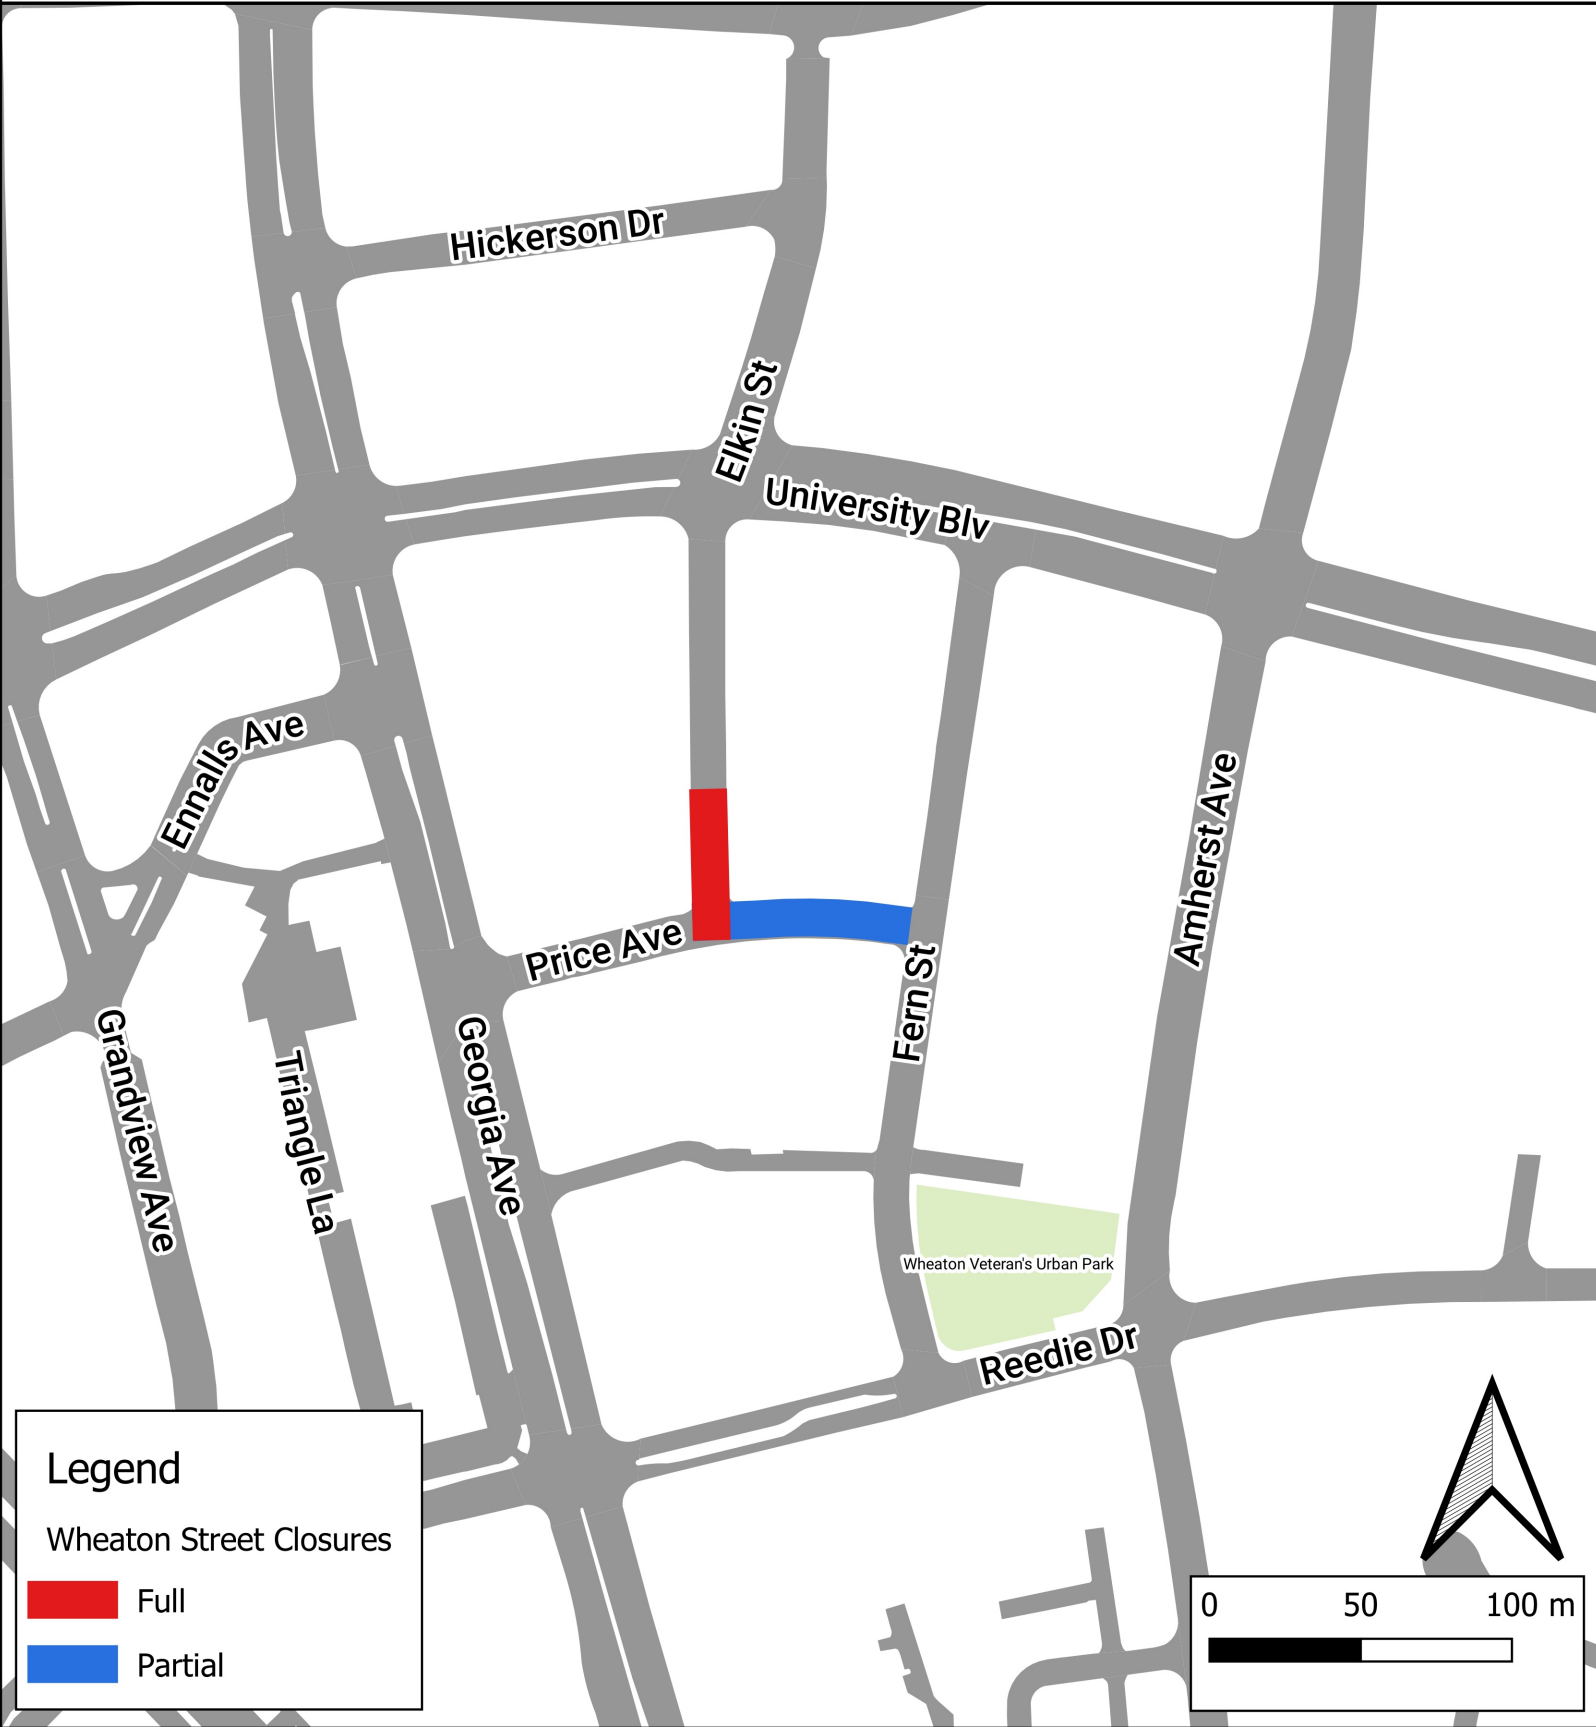

Wheaton Outdoor Dining Closures

Legend

Wheaton Street Closures

-  Full
-  Partial

www.montgomerycountymd.gov/DOT/sharedstreets/

@MCDOTNow

#MoCoSharedStreets

Get here with Ride On Routes 8 or 9.