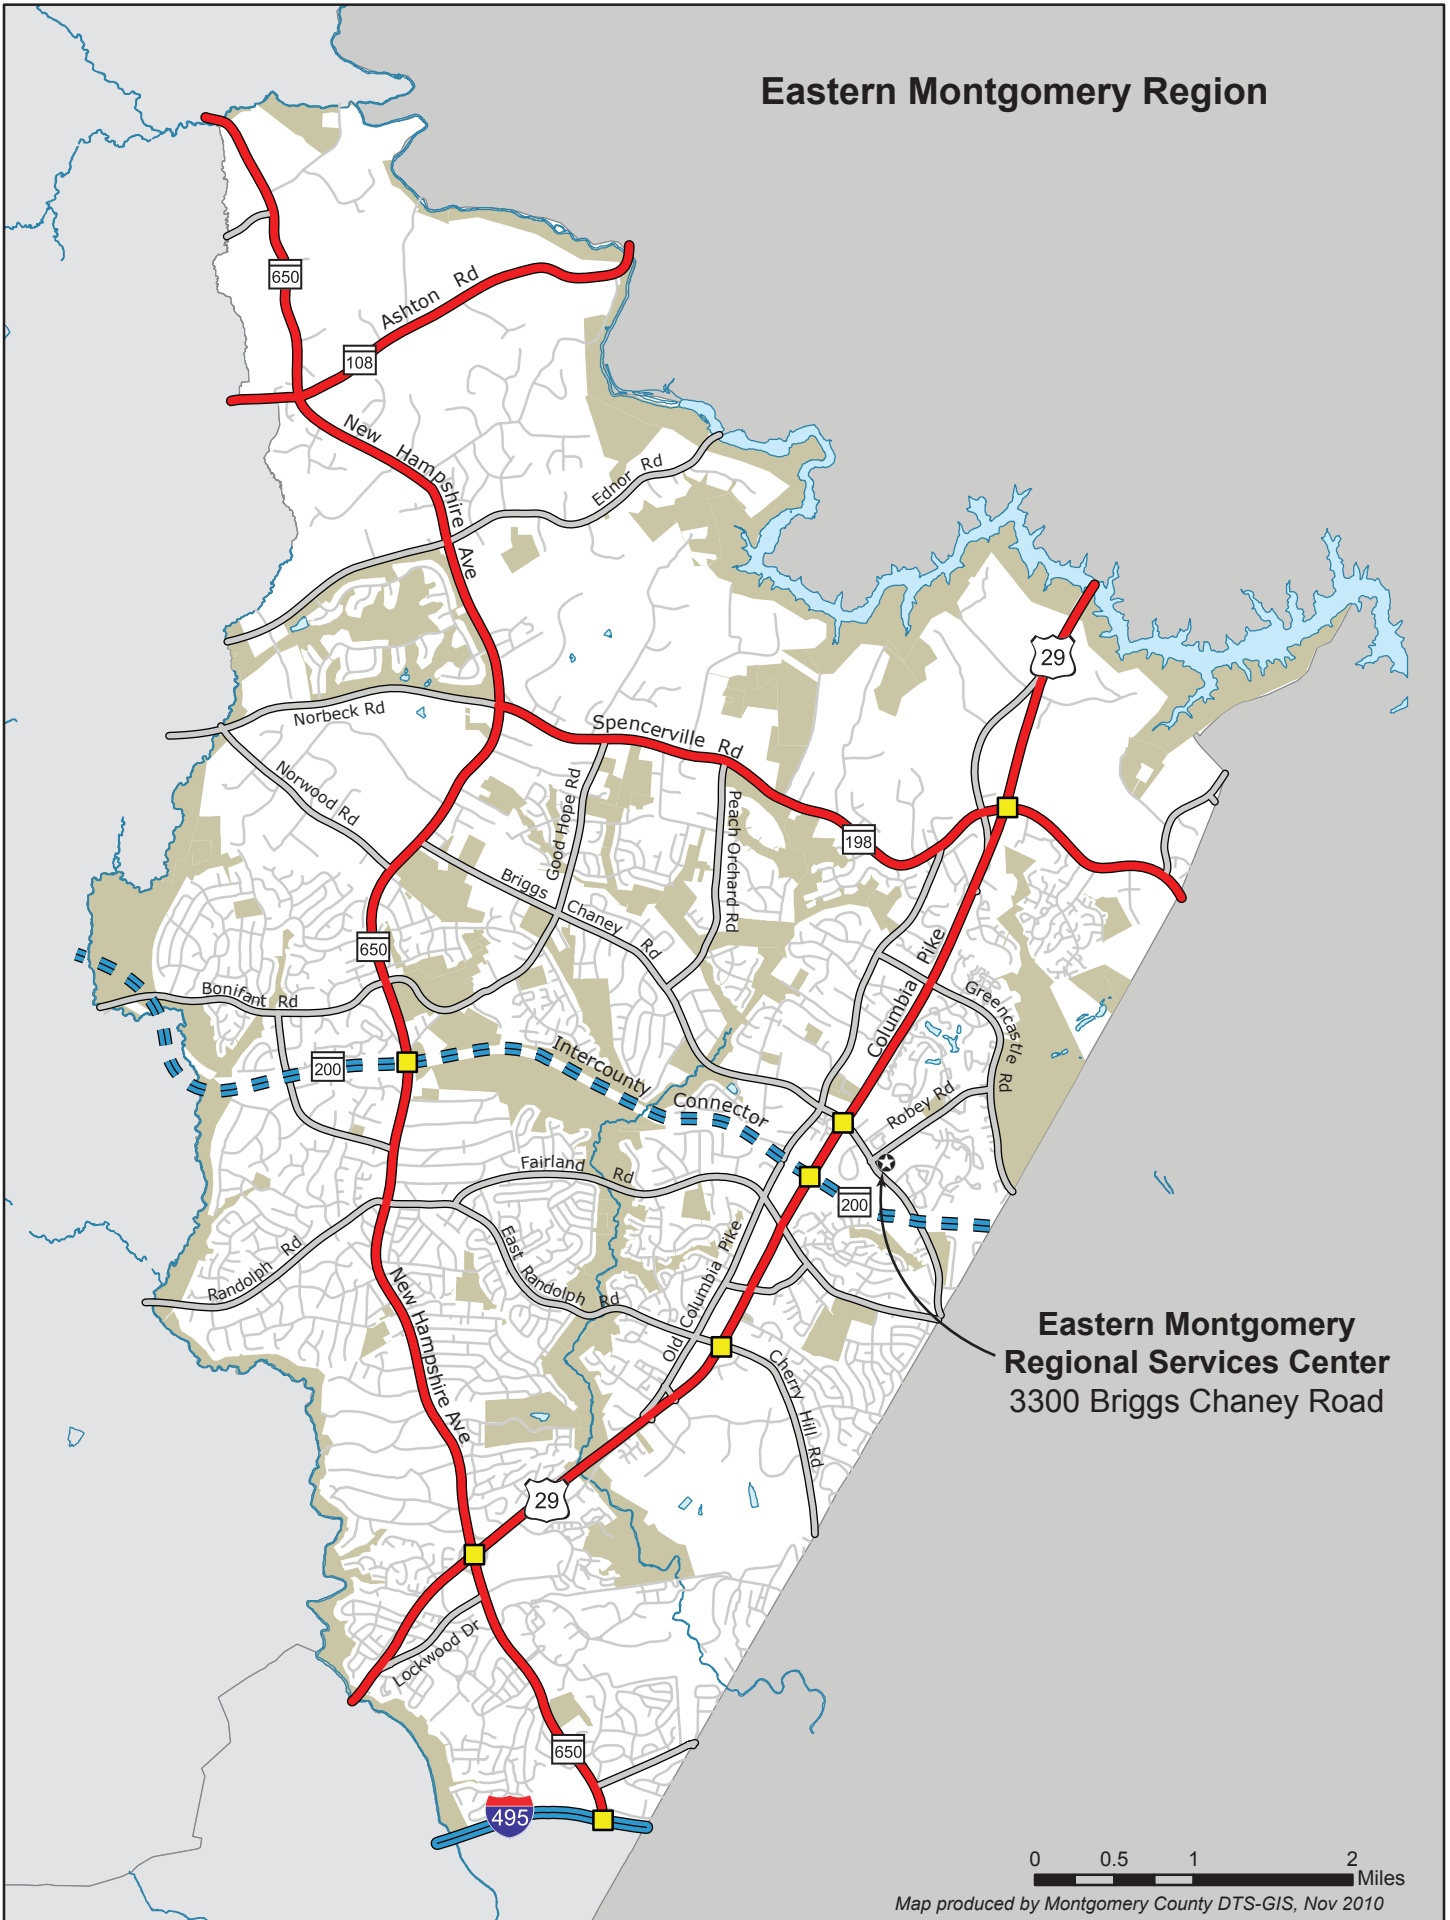

Eastern Montgomery Region

**Eastern Montgomery
Regional Services Center**
3300 Briggs Chaney Road

0 0.5 1 2 Miles

Map produced by Montgomery County DTS-GIS, Nov 2010