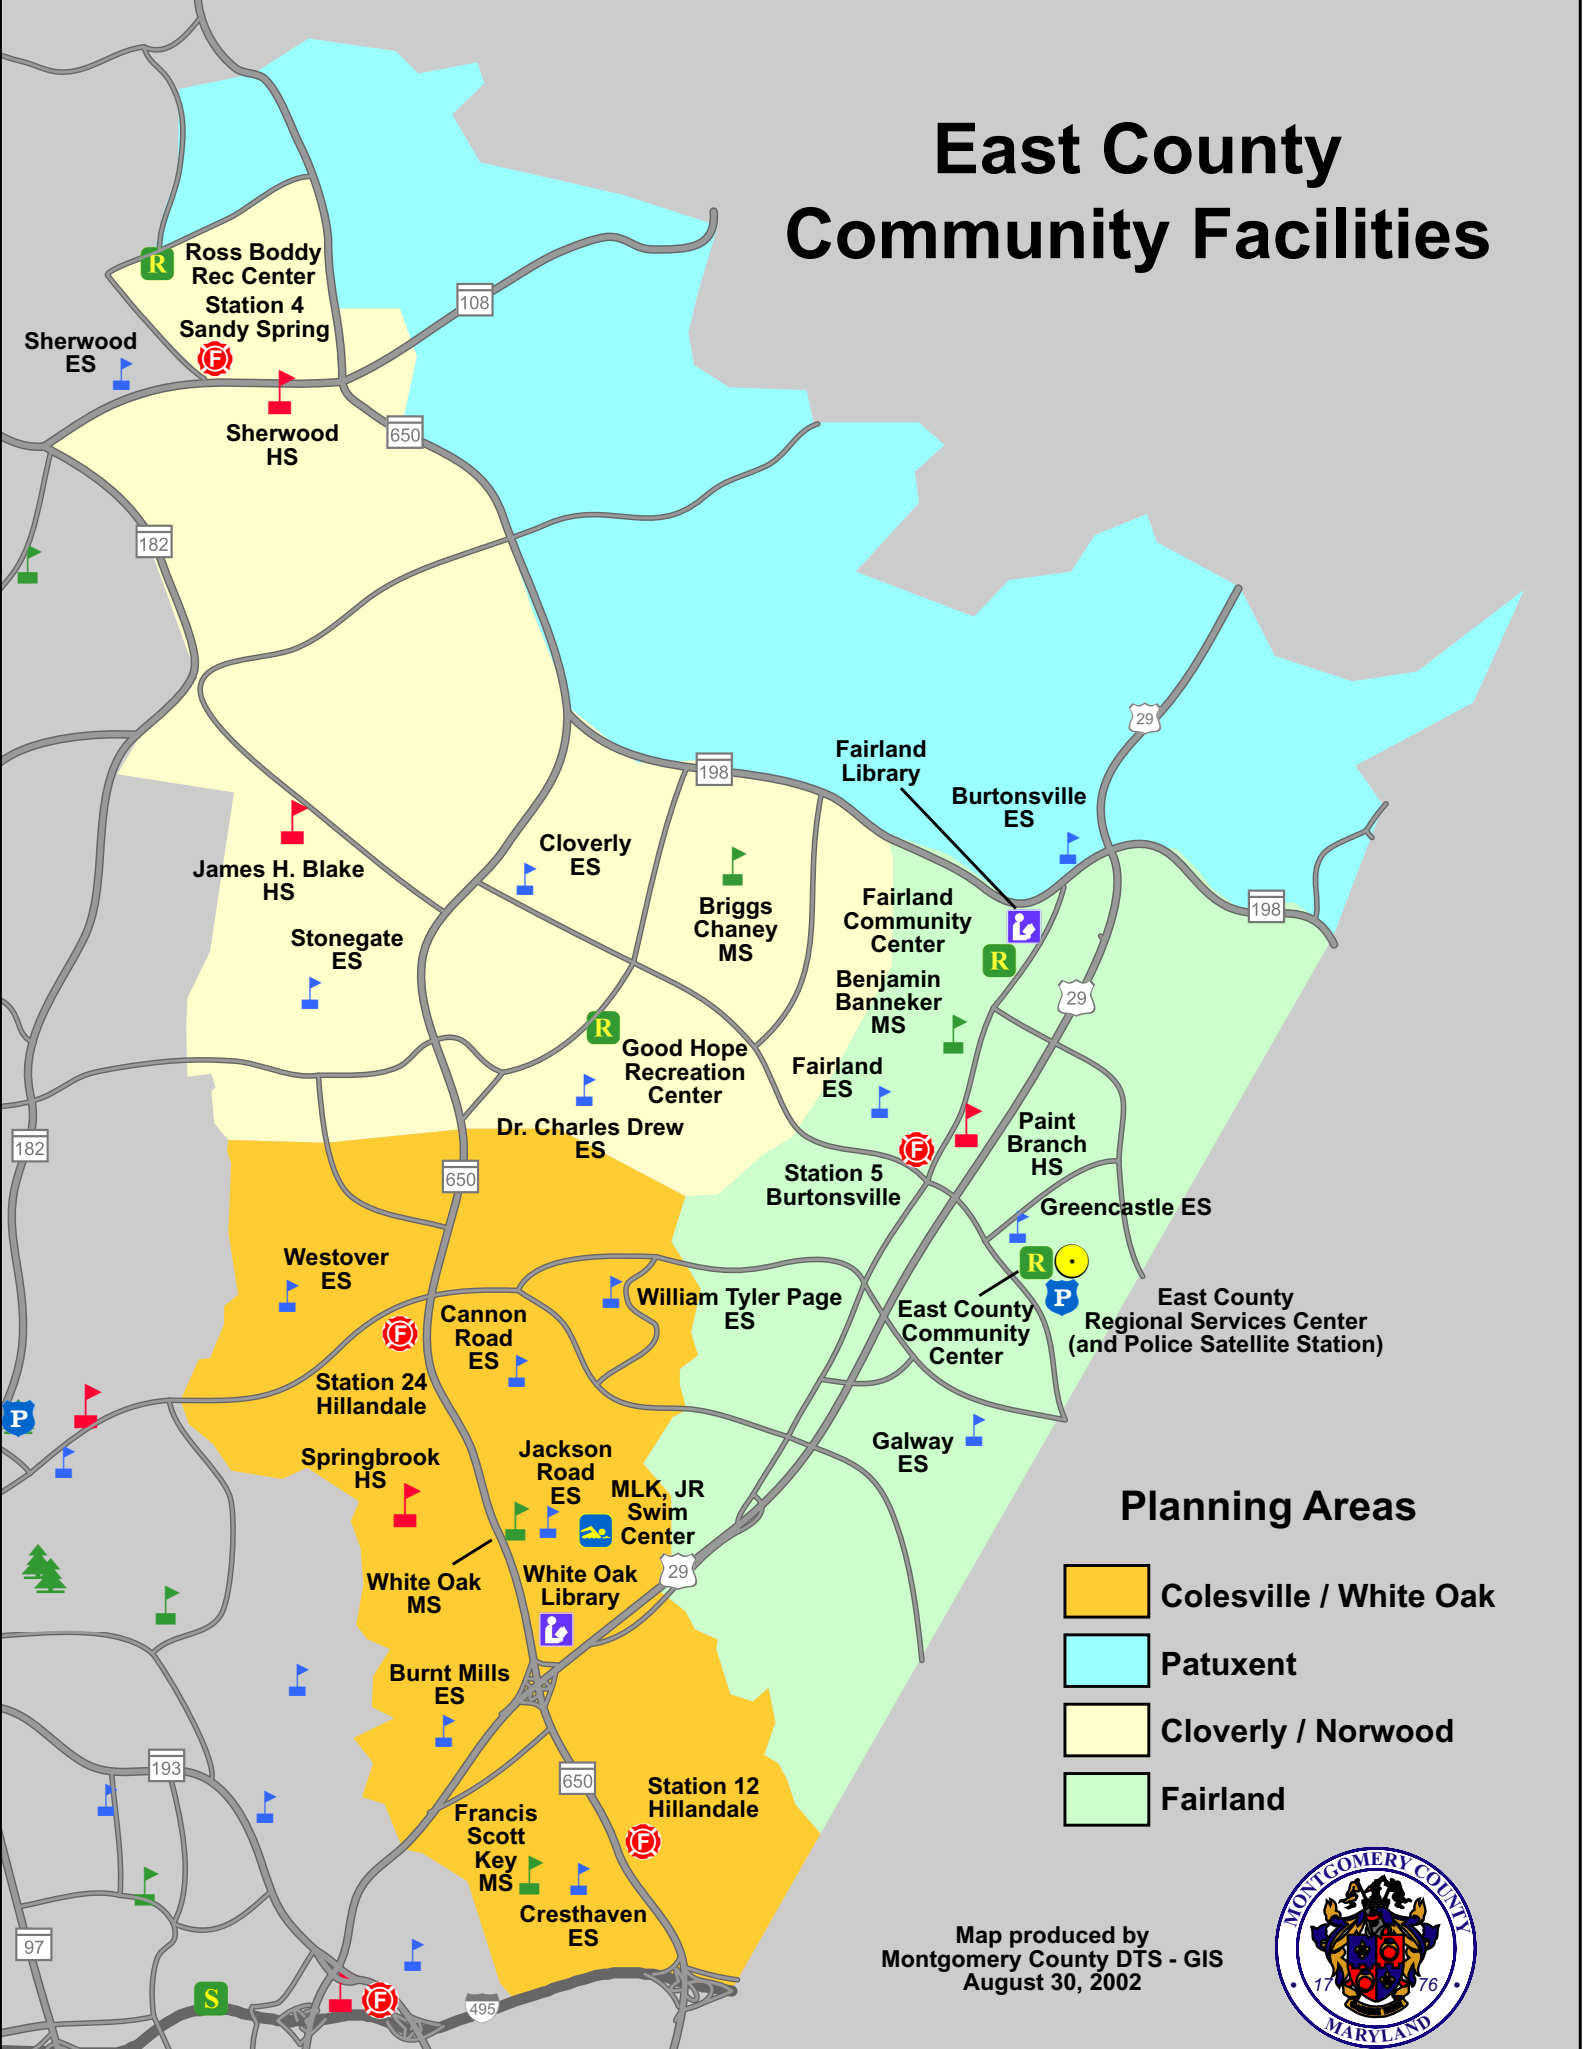

East County Community Facilities

Planning Areas

- Colesville / White Oak
- Patuxent
- Cloverly / Norwood
- Fairland

Map produced by
Montgomery County DTS - GIS
August 30, 2002