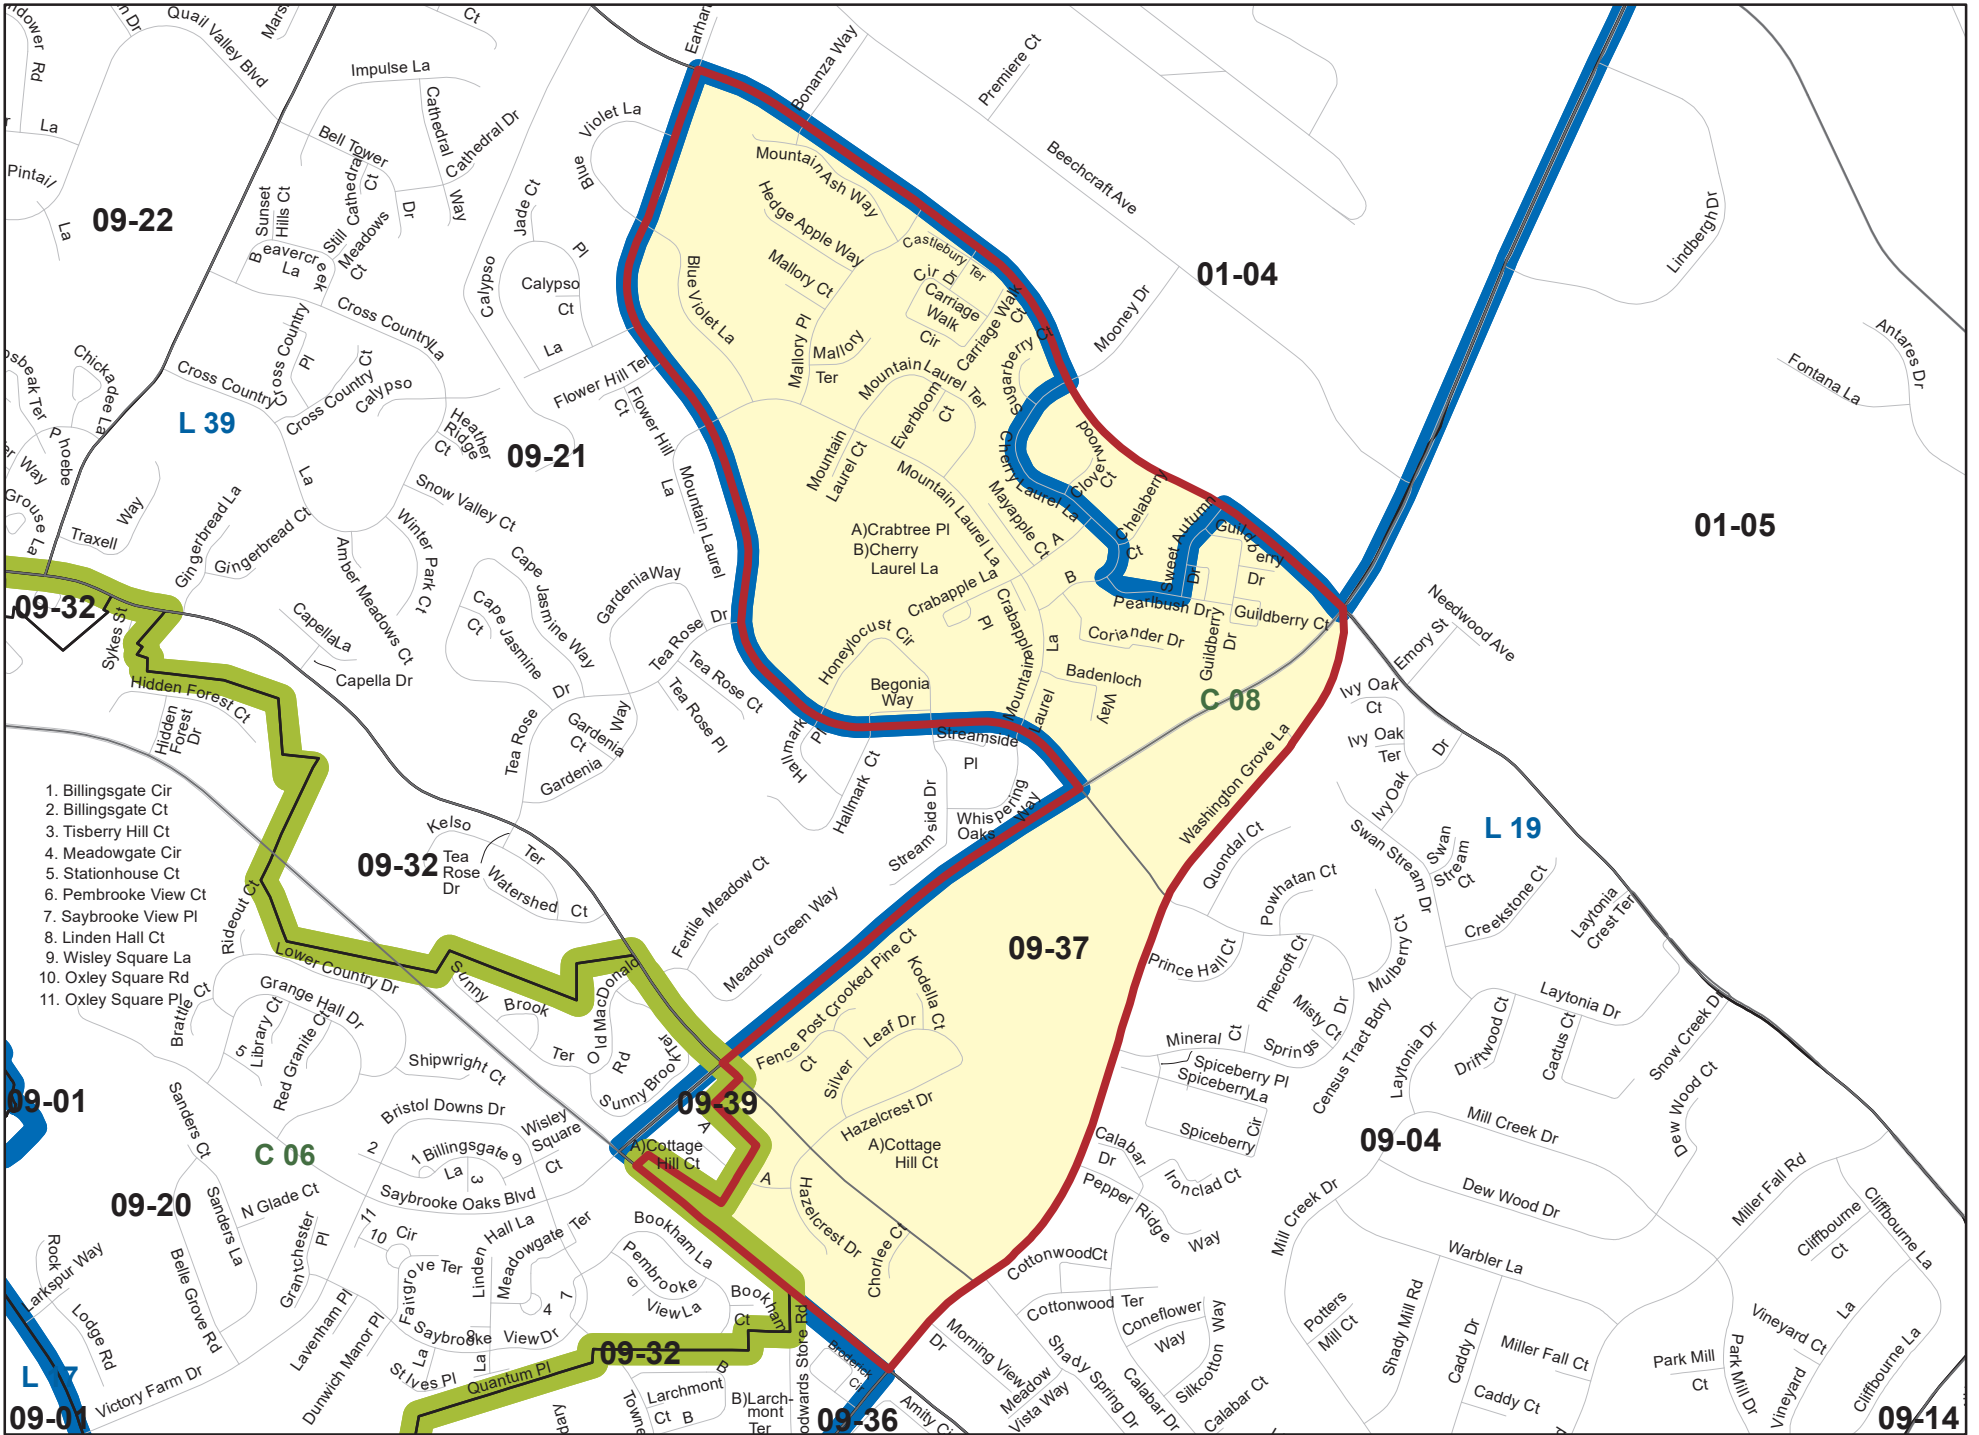

09-37

1. Billingsgate Cir
2. Billingsgate Ct
3. Tisberry Hill Ct
4. Meadowgate Cir
5. Stationhouse Ct
6. Pembroke View Ct
7. Saybrooke View Pl
8. Linden Hall Ct
9. Wisley Square La
10. Oxley Square Rd
11. Oxley Square Pl

Original Precinct - First Proposed 2022 Legislative Boundary

Original Precinct - Approved 2022 Legislative Boundary

New Precinct Boundaries