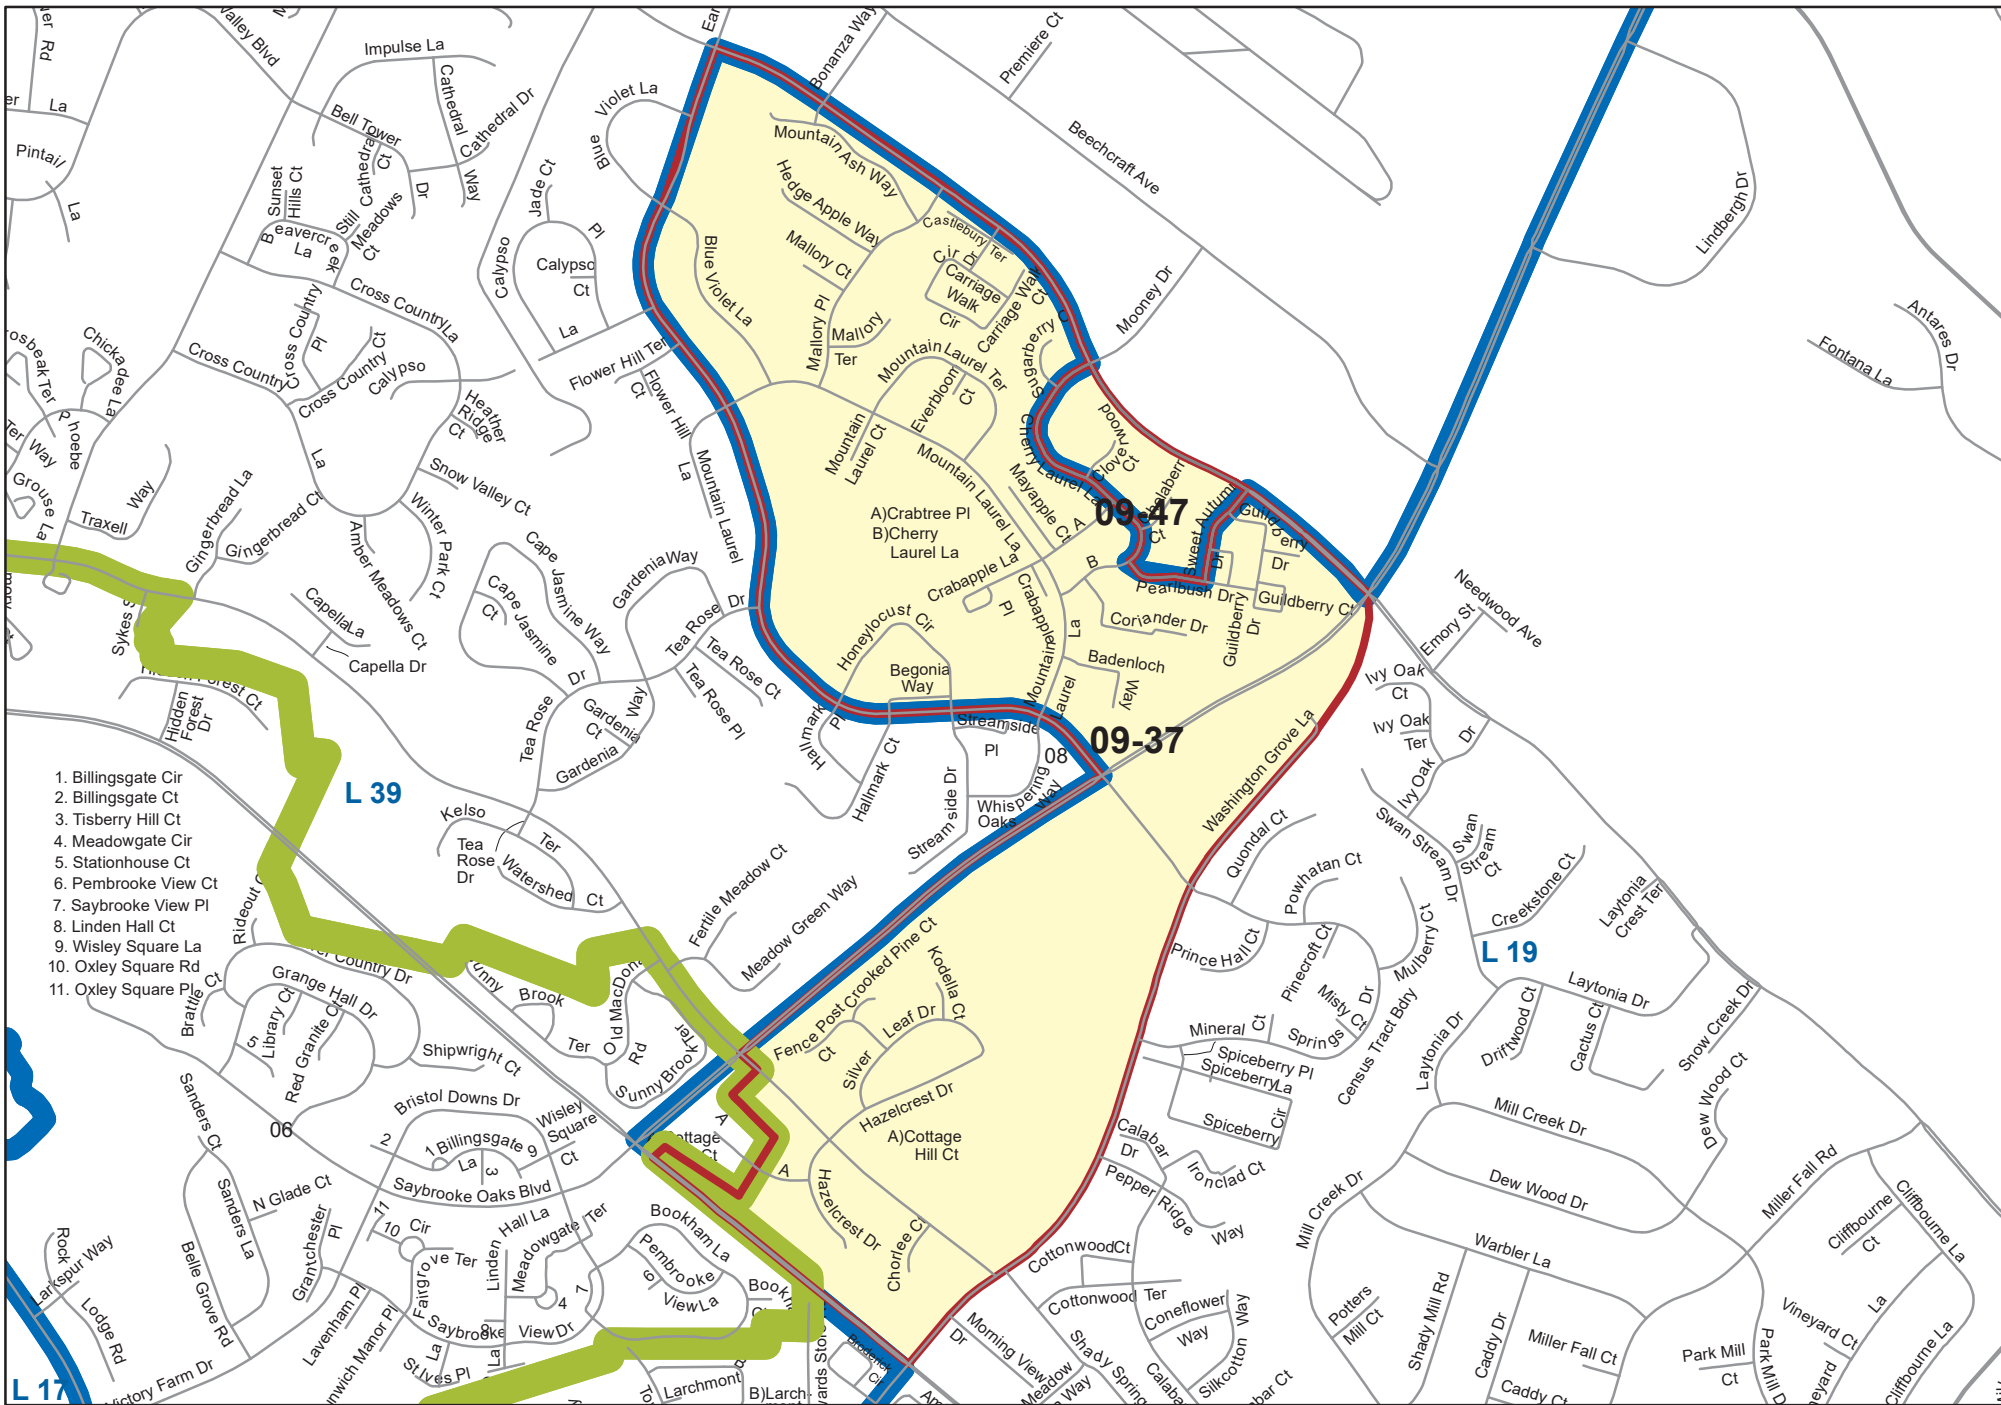

09-37

1. Billingsgate Cir
2. Billingsgate Ct
3. Tisberry Hill Ct
4. Meadowgate Cir
5. Stationhouse Ct
6. Pembroke View Ct
7. Saybrooke View Pl
8. Linden Hall Ct
9. Wisley Square La
10. Oxley Square Rd
11. Oxley Square Pl

Original Precinct - First Proposed 2022 Legislative Boundary

Original Precinct - Approved 2022 Legislative Boundary

New Precinct Boundaries