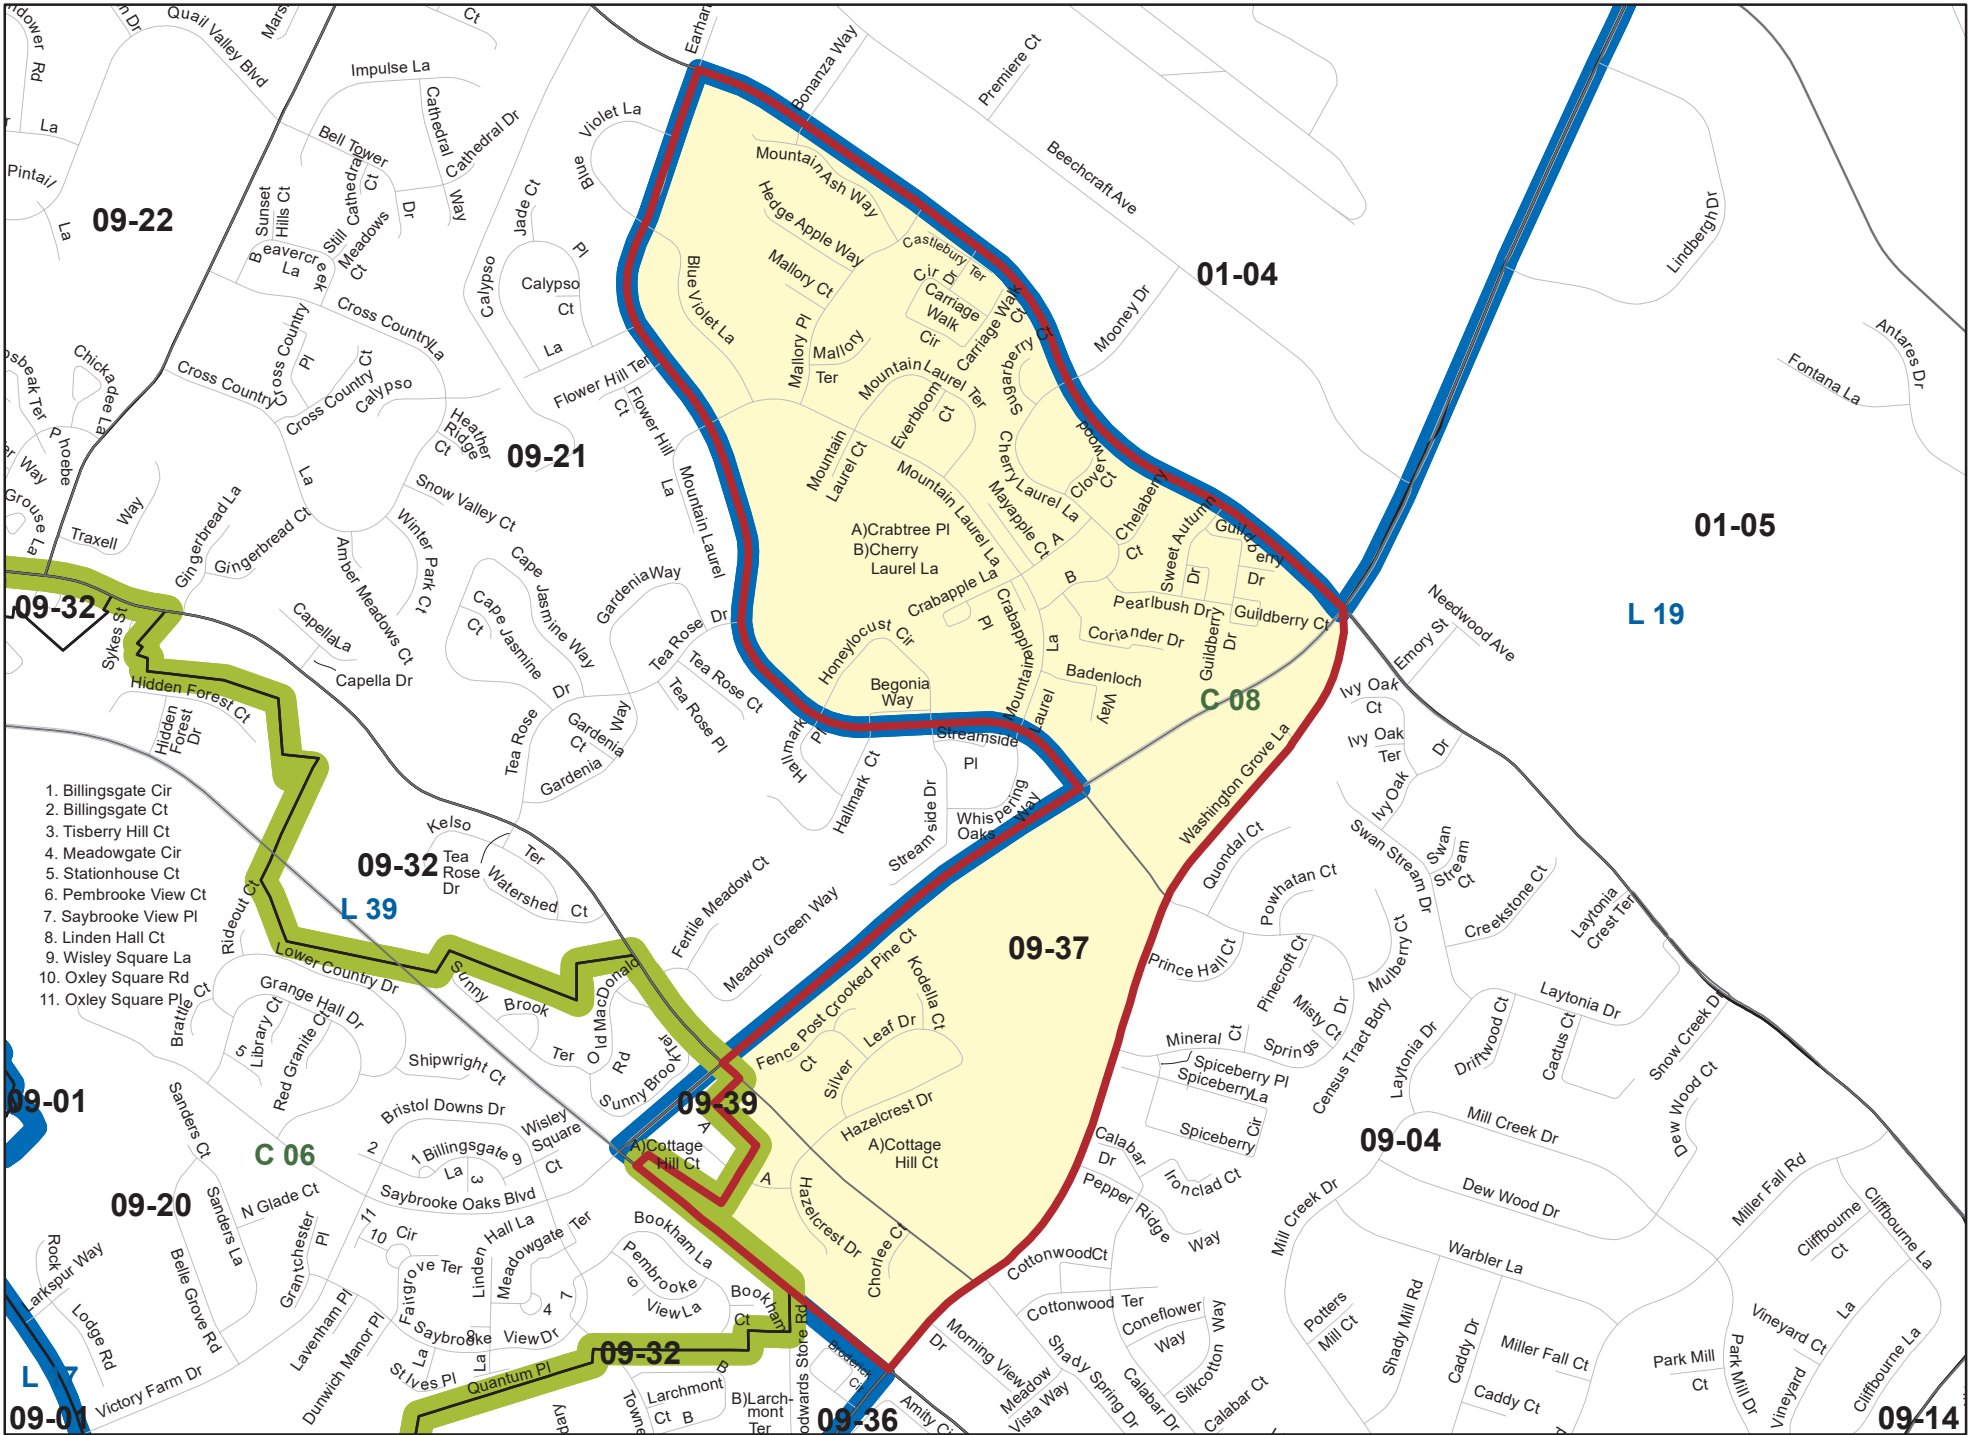

09-37

1. Billingsgate Cir
2. Billingsgate Ct
3. Tisberry Hill Ct
4. Meadowgate Cir
5. Stationhouse Ct
6. Pembroke View Ct
7. Saybrooke View Pl
8. Linden Hall Ct
9. Wisley Square La
10. Oxley Square Rd
11. Oxley Square Pl

Original Precinct - First Proposed 2022 Legislative Boundary

Original Precinct - Approved 2022 Legislative Boundary

New Precinct Boundaries