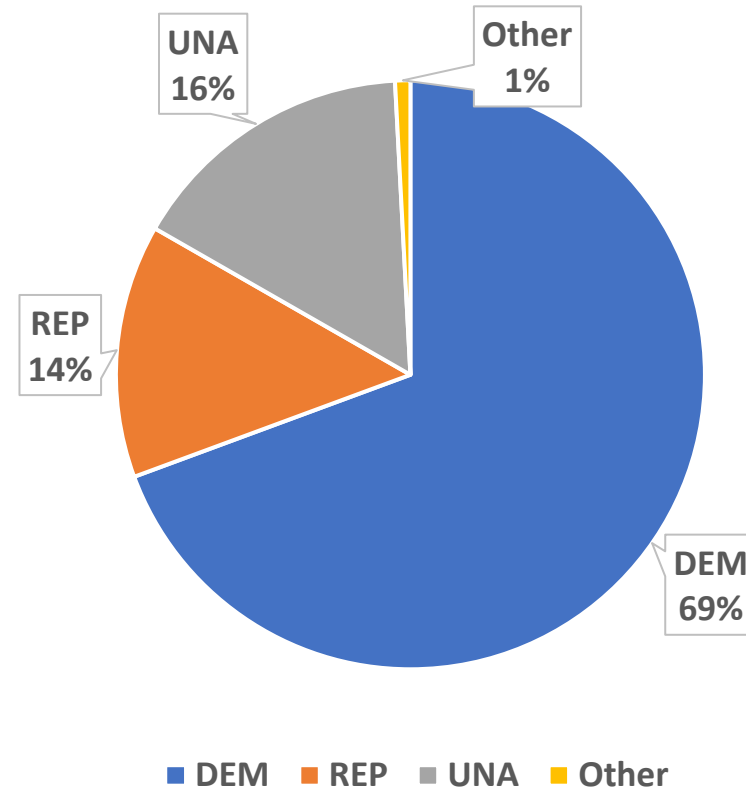

The 2024 Presidential Primary election Congressional 6 – Mail-in ballot requests

DEM	14424	69.4%
REP	2892	13.9%
UNA	3303	15.9%
Other	174	0.8%
	20793	100.0%

Congressional 6 - Vote By Mail requests