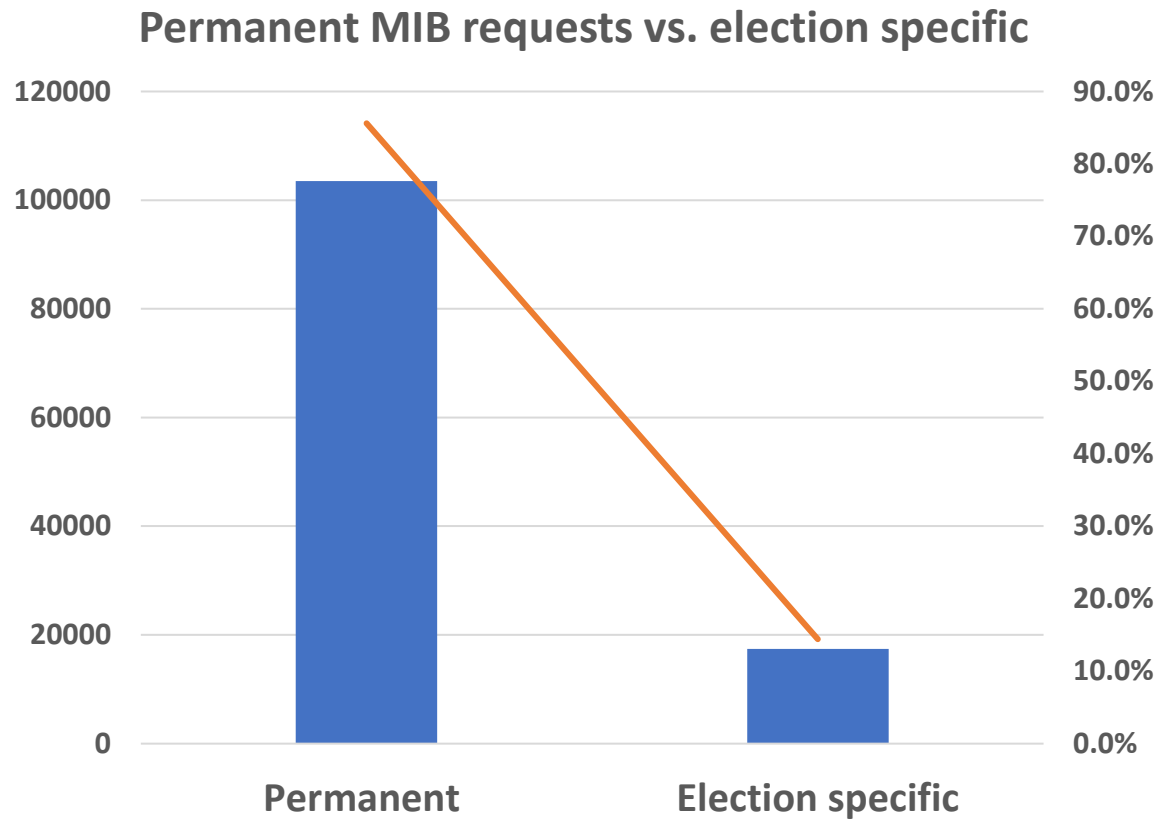

Drop Boxes installed on March 26, 2024

Text **BOX and Zip Code to 77788**

Open until 8 PM on Tuesday, May 14, 2024 (Election Day)

Video surveillance 24/7

Daily pickup by bi-partisan teams

The pace of return – 2022 elections data

2022 GUBERNATORIAL PRIMARY DROP BOXES DAILY COLLECTION DATA

2022 GUBERNATORIAL GENERAL DROP BOXES DAILY COLLECTION DATA

The 2024 Presidential Primary election Mail-in ballots Requests – by party affiliation

DEM	90438	74.8%
REP	13858	11.5%
UNA	15869	13.1%
Other	776	0.6%
	120941	100.0%

Permanent Mail-in ballot requests vs. the 2024 election specific

Permanent	103527	85.6%
Election specific	17414	14.4%
	120941	100.0%