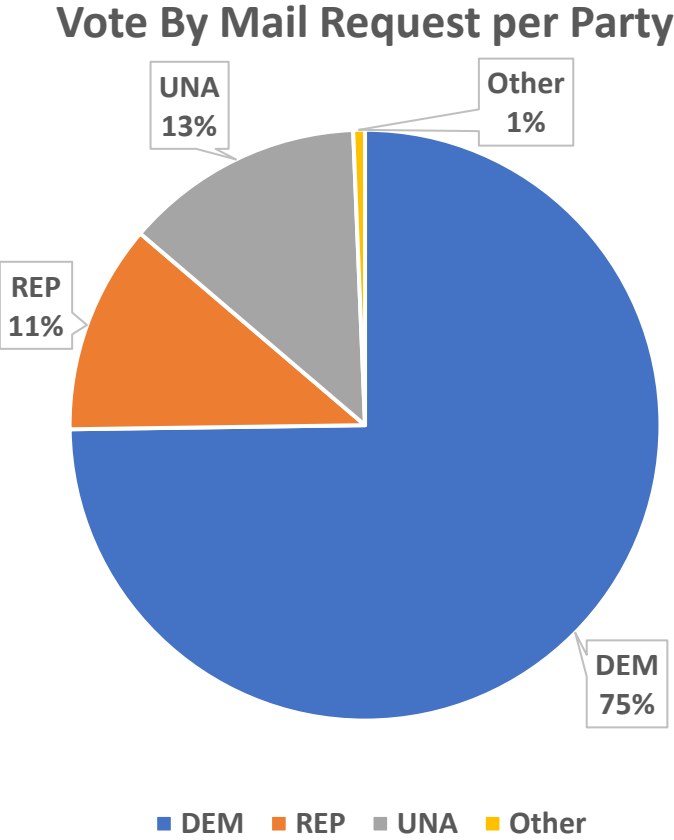

Drop Boxes installed on March 26, 2024

Text **BOX and Zip Code to 77788**

Open until 8 PM on Tuesday, May 14, 2024 (Election Day)

Video surveillance 24/7

Daily pickup by bi-partisan teams

The pace of return – 2022 elections data

2022 GUBERNATORIAL PRIMARY DROP BOXES DAILY COLLECTION DATA

2022 GUBERNATORIAL GENERAL DROP BOXES DAILY COLLECTION DATA

The 2024 Presidential Primary election Mail-in ballots Requests – by party affiliation

DEM	90438	74.8%
REP	13858	11.5%
UNA	15869	13.1%
Other	776	0.6%
	120941	100.0%

Permanent Mail-in ballot requests vs. the 2024 election specific

Permanent	103527	85.6%
Election specific	17414	14.4%
	120941	100.0%