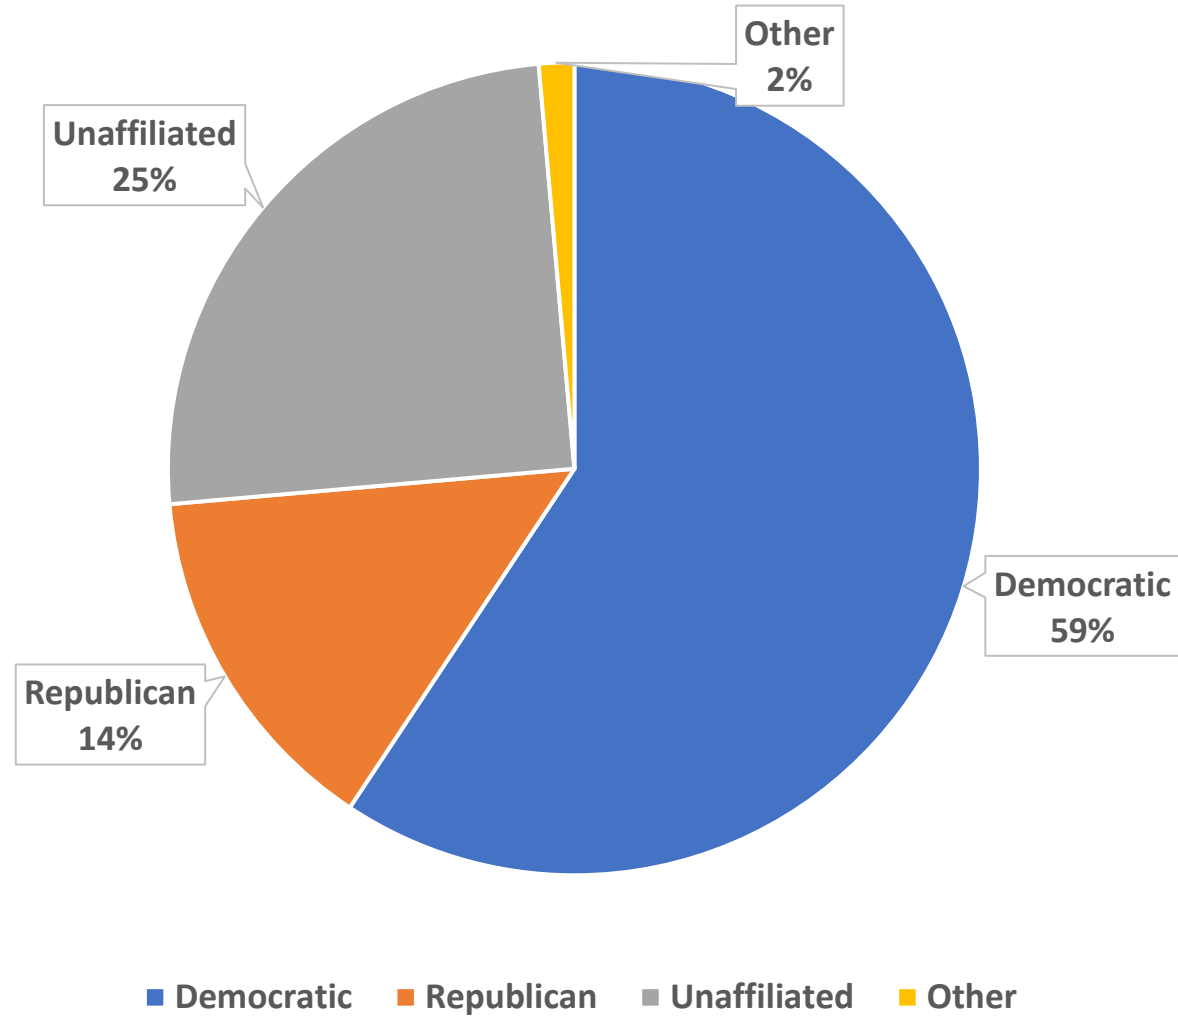

Active Registered Voters per party affiliation

Active Registered Voters per party