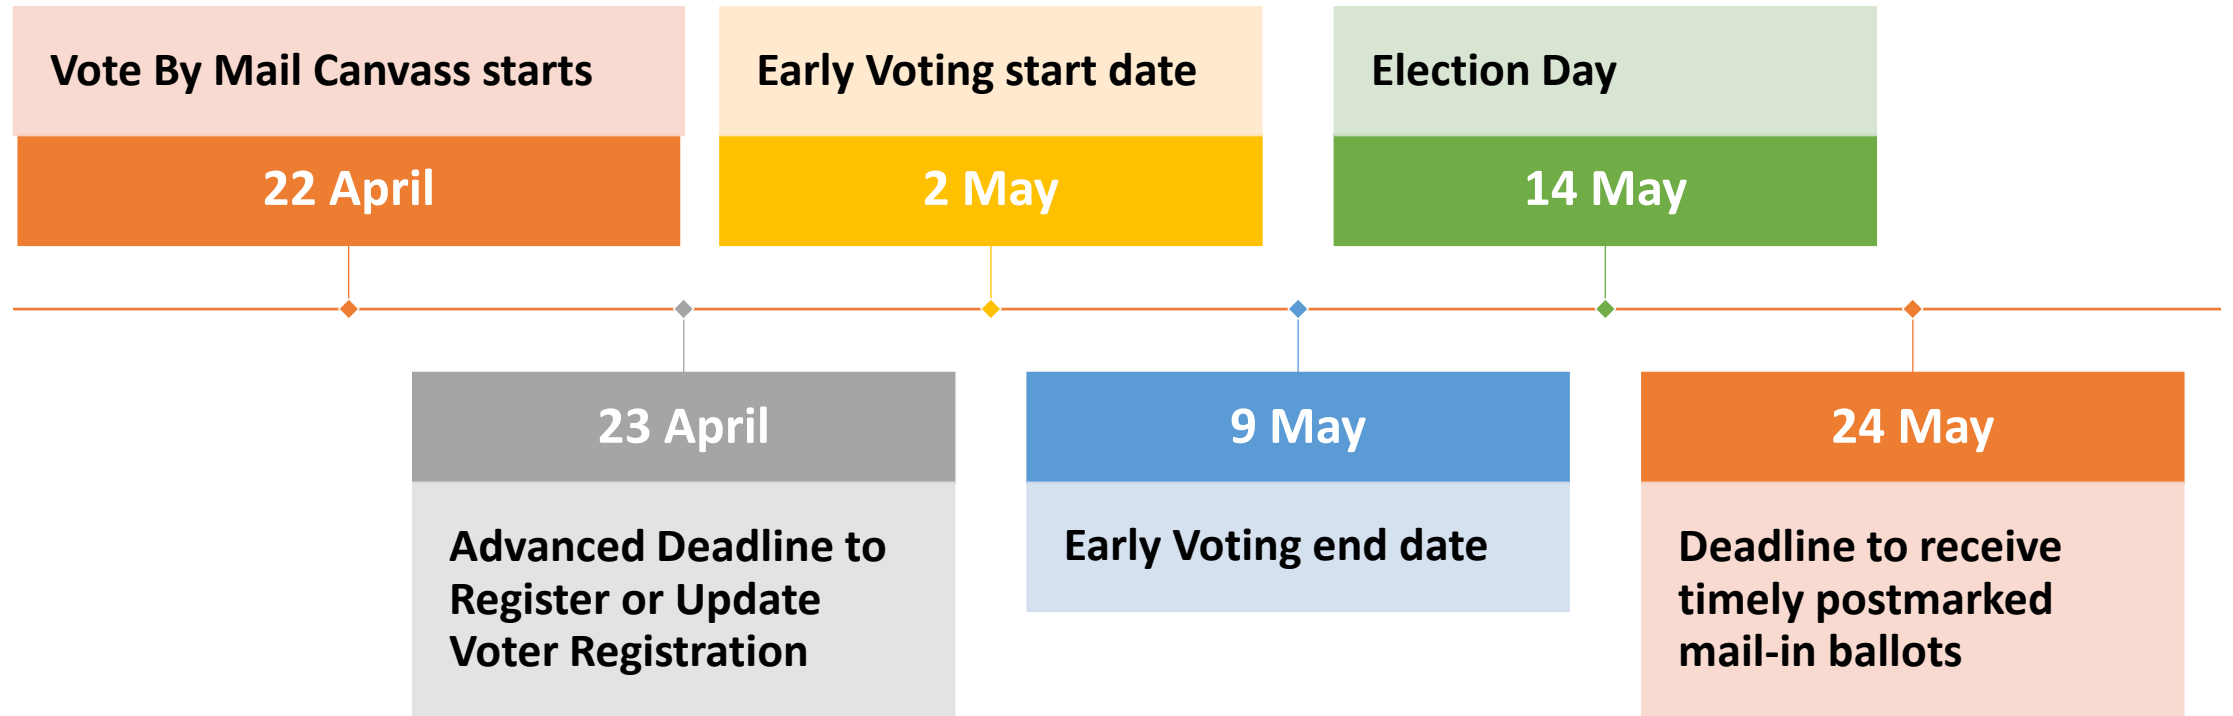

Preparations for the 2024 Presidential Primary Election

Montgomery County Board of Elections

April 15, 2024

Boris Brajkovic, Election Director

Presentation purpose

- An overview of the preparations for the 2024 primary election
- Changes compared to 2022 or continuity of service
- New initiatives
- Sharing available data
- Seeking joint efforts

Presentation sections

- Key dates
- Voter Registration
- Vote By Mail
- Early Voting
- Election Day voting
- Election Workers

2024 Presidential Primary Election Key Dates

Voter Registration – Monthly Statistics