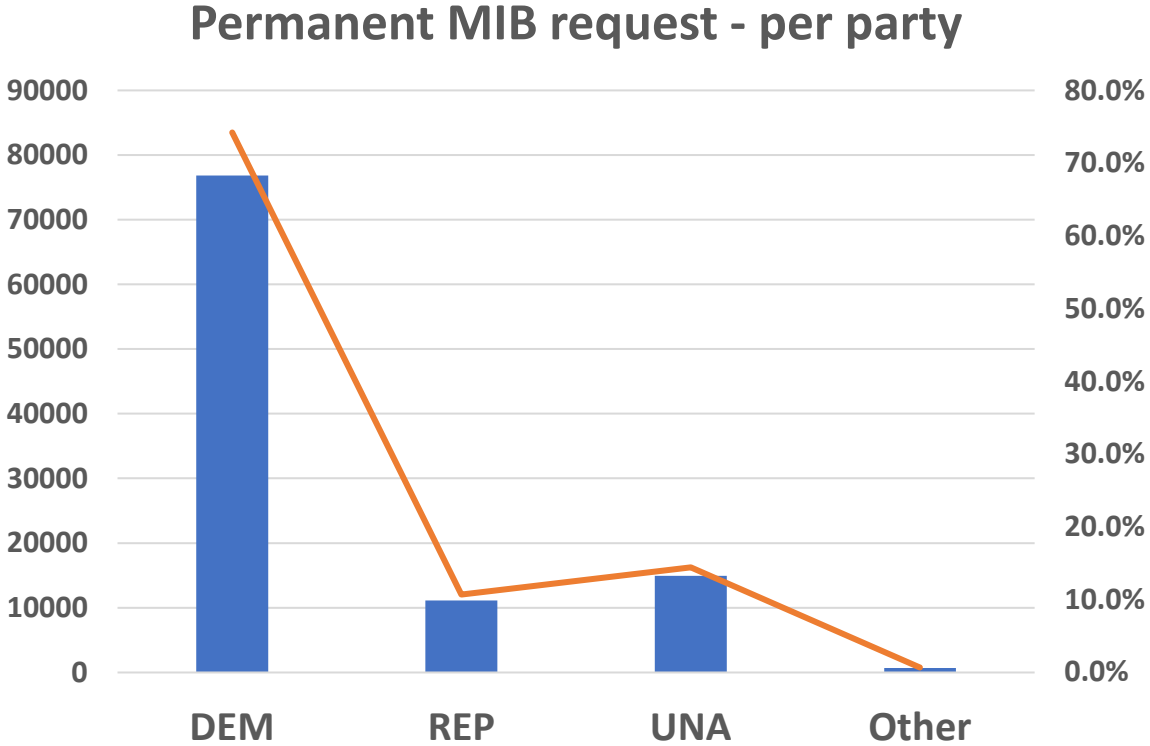

DEM	90438	74.8%
REP	13858	11.5%
UNA	15869	13.1%
Other	776	0.6%
	120941	100.0%

Permanent Mail-in ballot requests vs. the 2024 election specific

Permanent	103527	85.6%
Election specific	17414	14.4%
	120941	100.0%

The 2024 Presidential Primary election

Permanent MIB requests by party affiliation

DEM	76822	74.2%
REP	11094	10.7%
UNA	14925	14.4%
Other	686	0.7%
	103527	100.0%

The 2024 Presidential Primary election

Congressional 4 – Mail-in ballot requests