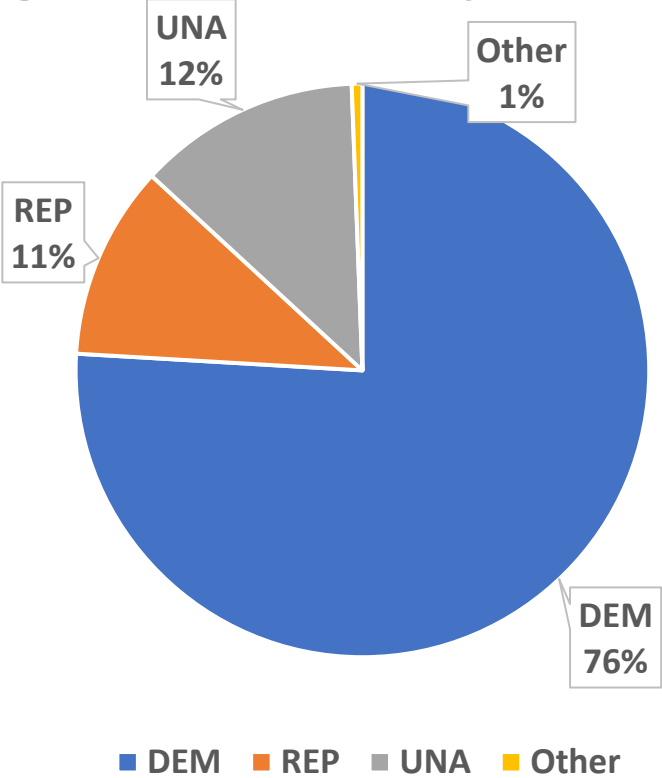

DEM	1874	74.8%
REP	293	11.7%
UNA	322	12.8%
Other	18	0.7%
	2507	100.0%

Congressional 4 - Vote By Mail requests

The 2024 Presidential Primary election Congressional 6 – Mail-in ballot requests

DEM	14424	69.4%
REP	2892	13.9%
UNA	3303	15.9%
Other	174	0.8%
	20793	100.0%

Congressional 6 - Vote By Mail requests

The 2024 Presidential Primary election

Congressional 8 – Mail-in ballot requests

DEM	74140	75.9%
REP	10673	10.9%
UNA	12244	12.5%
Other	584	0.6%
	97641	100.0%

Congressional 8 - Vote By Mail requests