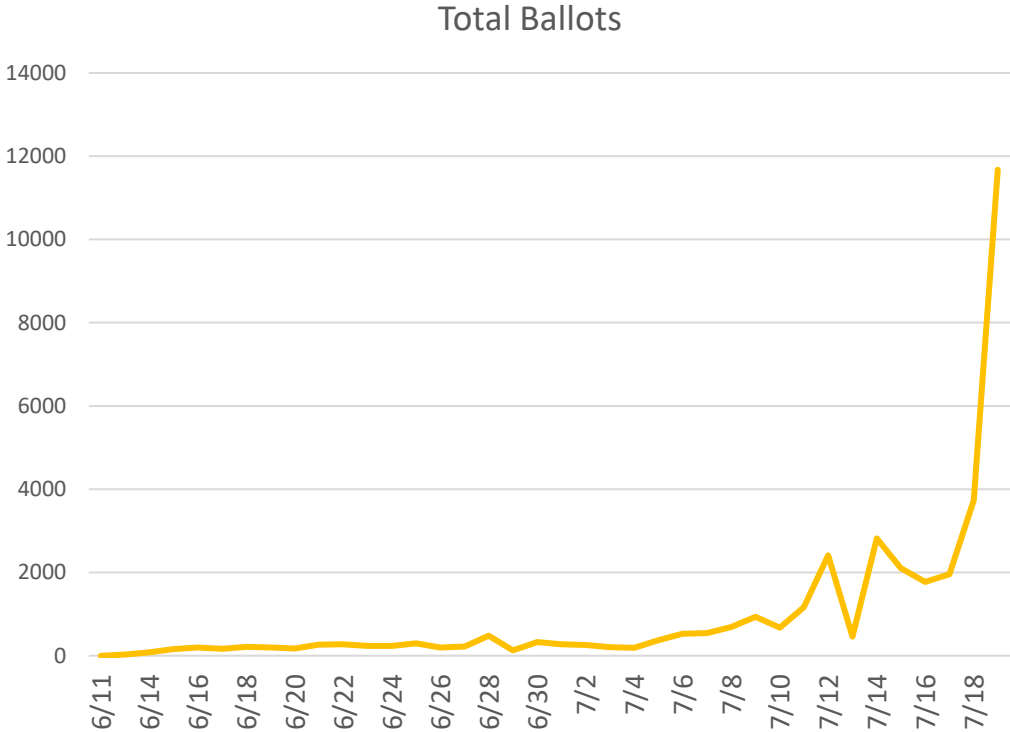

[TRACK YOUR BALLOT](#)

Official Election Drop Boxes

[58 Drop Boxes available throughout the county](#)

(55 in 2022 Elections)

3 additions: Montgomery College Campuses at Takoma Park, Rockville, and Germantown

Drop Boxes installed on March 26, 2024

Text **BOX and Zip Code to 77788**

Open until 8 PM on Tuesday, May 14, 2024 (Election Day)

Video surveillance 24/7

Daily pickup by bi-partisan teams

The pace of return – 2022 elections data

2022 GUBERNATORIAL PRIMARY DROP BOXES DAILY COLLECTION DATA

2022 GUBERNATORIAL GENERAL DROP BOXES DAILY COLLECTION DATA

The 2024 Presidential Primary election Mail-in ballots Requests – by party affiliation