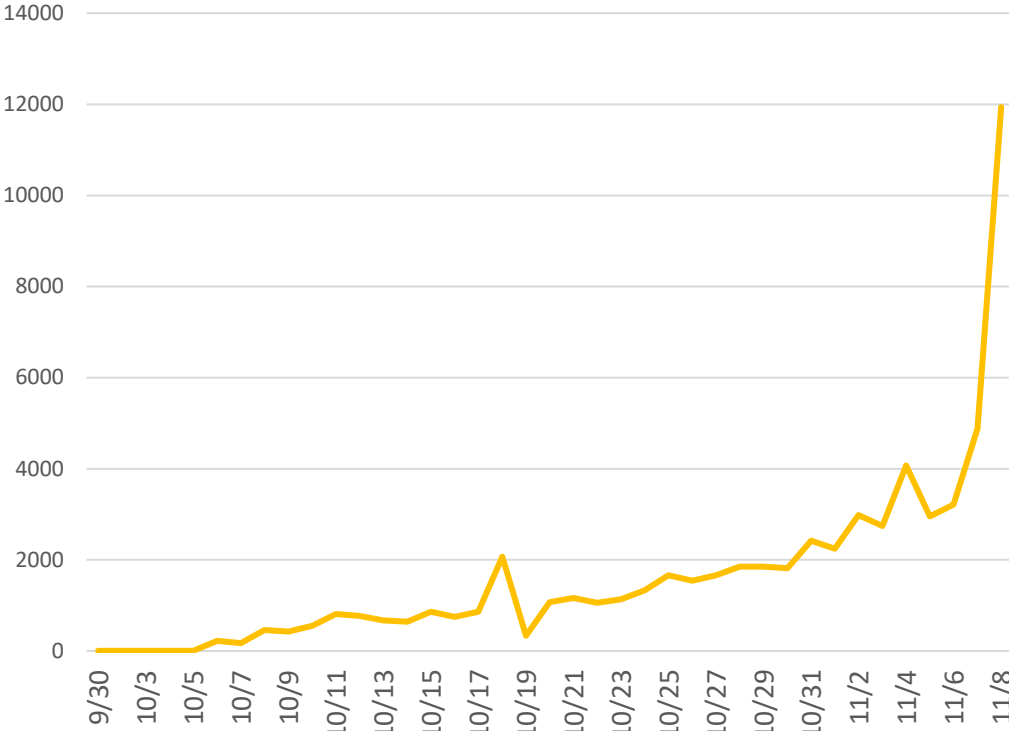

Drop Boxes installed on March 26, 2024

Text **BOX and Zip Code to 77788**

Open until 8 PM on Tuesday, May 14, 2024 (Election Day)

Video surveillance 24/7

Daily pickup by bi-partisan teams

The pace of return – 2022 elections data

2022 GUBERNATORIAL PRIMARY DROP BOXES DAILY COLLECTION DATA

2022 GUBERNATORIAL GENERAL DROP BOXES DAILY COLLECTION DATA

The 2024 Presidential Primary election Mail-in ballots Requests – by party affiliation