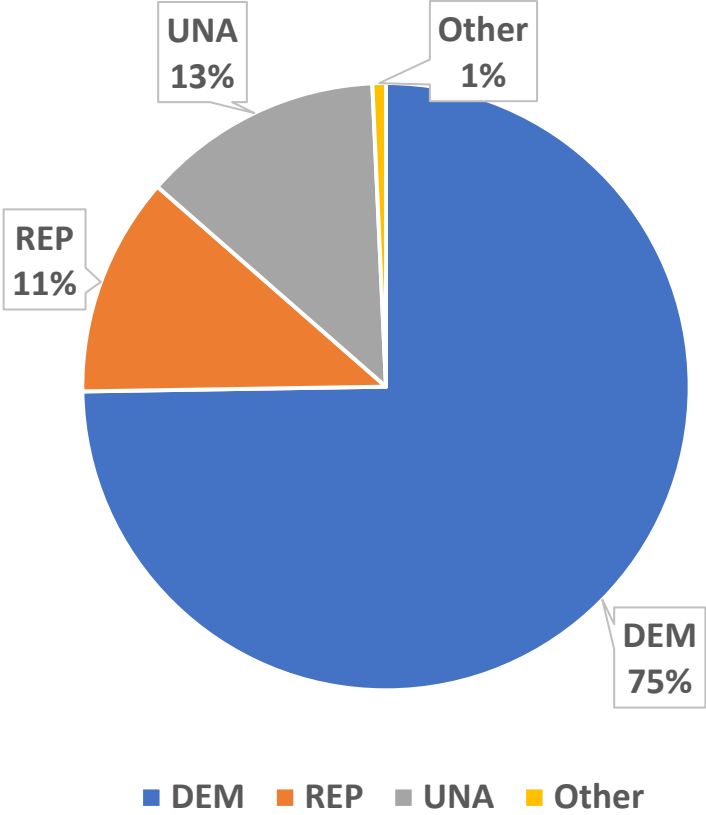

DEM	90438	74.8%
REP	13858	11.5%
UNA	15869	13.1%
Other	776	0.6%
	120941	100.0%

Permanent Mail-in ballot requests vs. the 2024 election specific

Permanent	103527	85.6%
Election specific	17414	14.4%
	120941	100.0%

The 2024 Presidential Primary election

Permanent MIB requests by party affiliation

DEM	76822	74.2%
REP	11094	10.7%
UNA	14925	14.4%
Other	686	0.7%
	103527	100.0%

The 2024 Presidential Primary election

Congressional 4 – Mail-in ballot requests

DEM	1874	74.8%
REP	293	11.7%
UNA	322	12.8%
Other	18	0.7%
	2507	100.0%

Congressional 4 - Vote By Mail requests

The 2024 Presidential Primary election Congressional 6 – Mail-in ballot requests

DEM	14424	69.4%
REP	2892	13.9%
UNA	3303	15.9%
Other	174	0.8%
	20793	100.0%