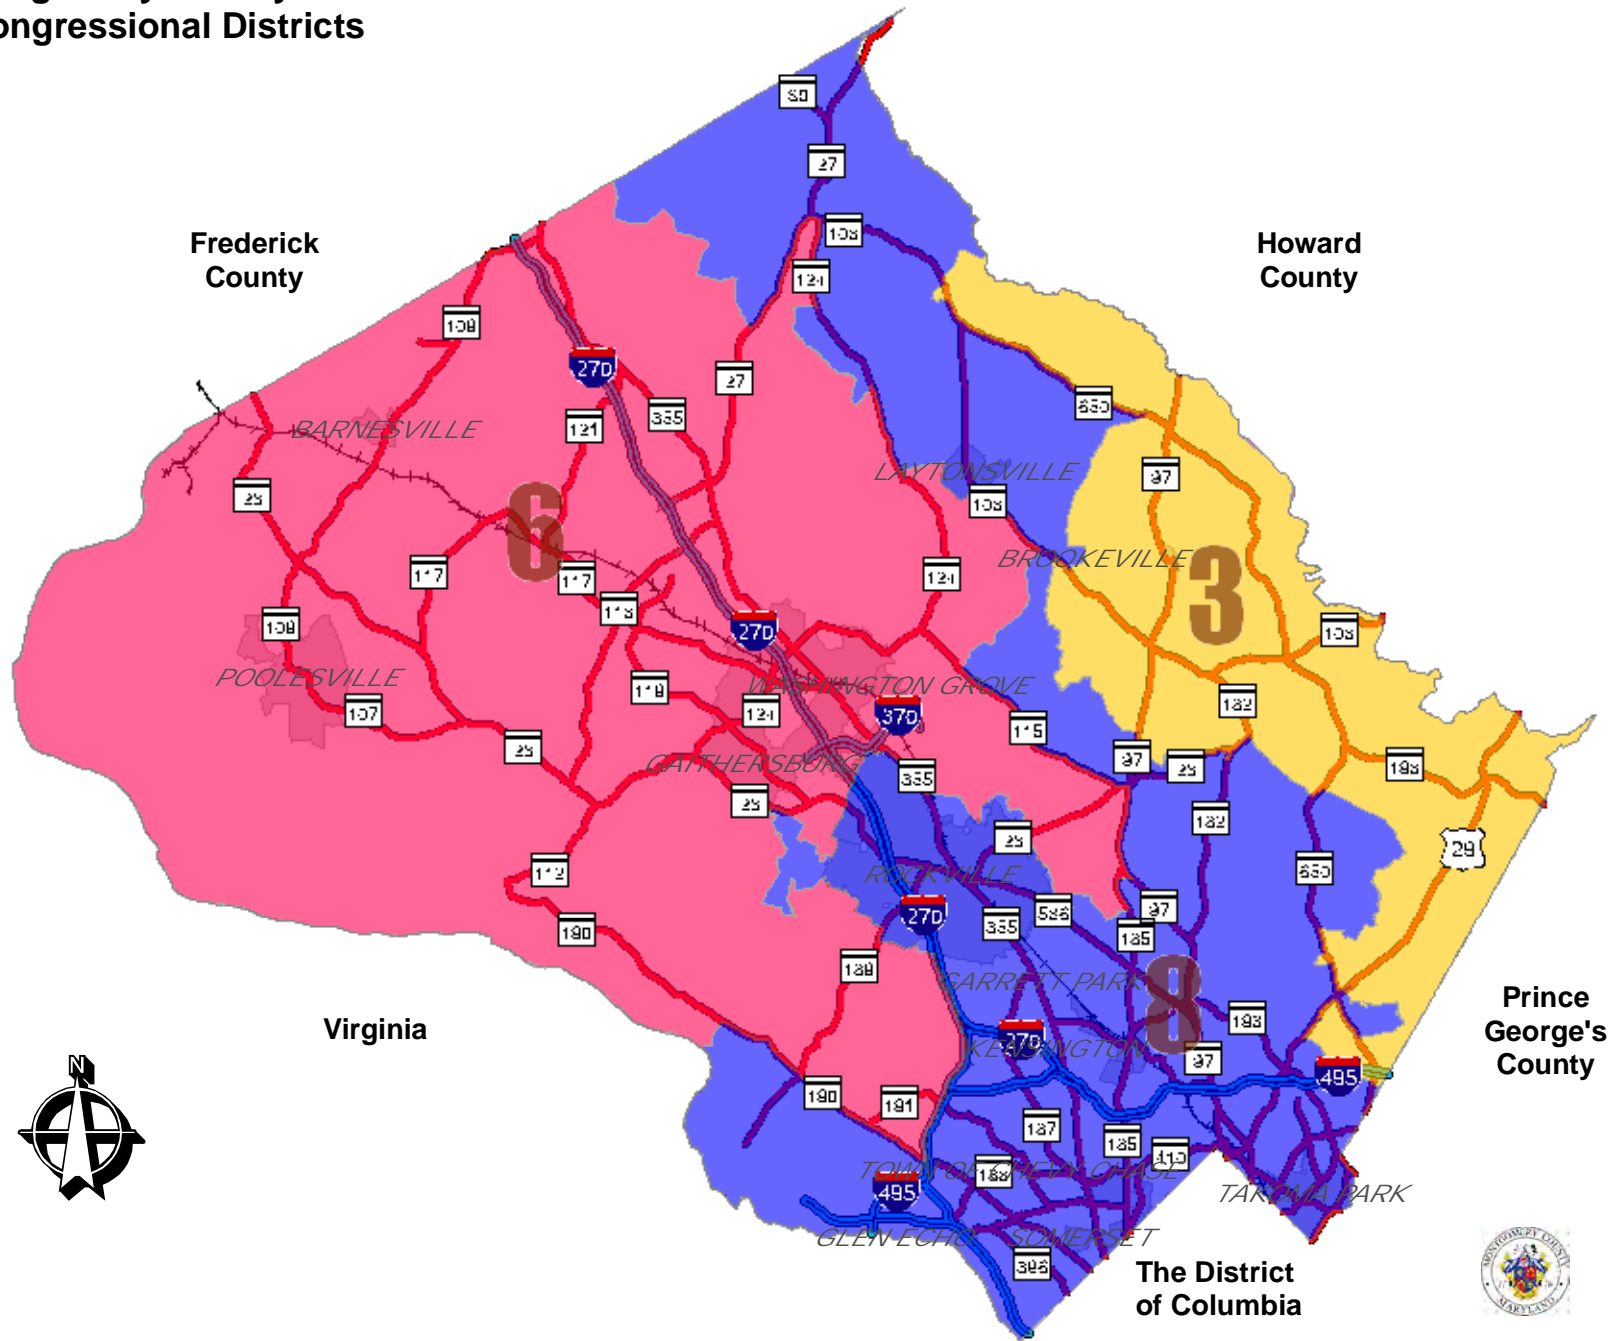

Montgomery County 2012 Congressional Districts

Map Produced by:
Montgomery County Board of Elections

2012 MONTGOMERY COUNTY PRECINCTS WITHIN CONGRESSIONAL DISTRICTS

CONGRESSIONAL DISTRICT 3

(25 Precincts)

01-07
05-02
05-03
05-04
05-06
05-10
05-12
05-13
05-15
05-17
05-18
05-19
05-21
05-23
08-01
08-02
08-05
08-06
08-07
08-09
08-10
08-11
08-12
08-13
13-60

CONGRESSIONAL DISTRICT 6

(84 Precincts)

01-02 06-08 09-27
01-03 06-09 09-28
01-04 06-10 09-29
01-05 06-11 09-30
01-06 06-13 09-33
02-01 06-15 09-34
02-02 08-03 09-35
02-03 09-02 09-36
02-04 09-03 09-37
02-05 09-04 10-01
02-06 09-05 10-03
02-08 09-06 10-04
02-11 09-07 10-05
03-01 09-08 10-06
03-02 09-09 10-09
04-12 09-10 10-11
04-19 09-11 10-12
04-20 09-12 10-13
04-23 09-13 11-00
04-32 09-14 12-04
04-34 09-15 12-05
04-35 09-16 13-37
06-01 09-18 13-45
06-02 09-20 13-46
06-03 09-21 13-51
06-04 09-22 13-52
06-05 09-24
06-06 09-25
06-07 09-26

CONGRESSIONAL DISTRICT 8

(129 Precincts)

01-01 05-09 07-27 13-21 13-59
02-07 05-11 07-28 13-22 13-61
04-01 05-14 07-31 13-23 13-63
04-02 05-16 07-32 13-24 13-64
04-03 05-22 08-04 13-25 13-65
04-04 06-14 08-08 13-27 13-67
04-05 07-01 09-31 13-28 13-68
04-06 07-02 10-02 13-29 13-69
04-07 07-03 10-07 13-30 13-70
04-08 07-04 10-10 13-31
04-09 07-05 12-01 13-32
04-10 07-06 12-02 13-33
04-13 07-07 12-03 13-34
04-14 07-08 13-01 13-35
04-15 07-09 13-02 13-36
04-16 07-10 13-03 13-38
04-17 07-11 13-04 13-39
04-18 07-12 13-05 13-40
04-21 07-13 13-06 13-42
04-24 07-15 13-07 13-43
04-25 07-16 13-08 13-44
04-26 07-18 13-10 13-47
04-27 07-19 13-11 13-49
04-28 07-20 13-13 13-50
04-29 07-21 13-14 13-53
04-30 07-22 13-15 13-54
04-31 07-23 13-16 13-55
05-01 07-24 13-18 13-56
05-05 07-25 13-19 13-57
05-08 07-26 13-20 13-58