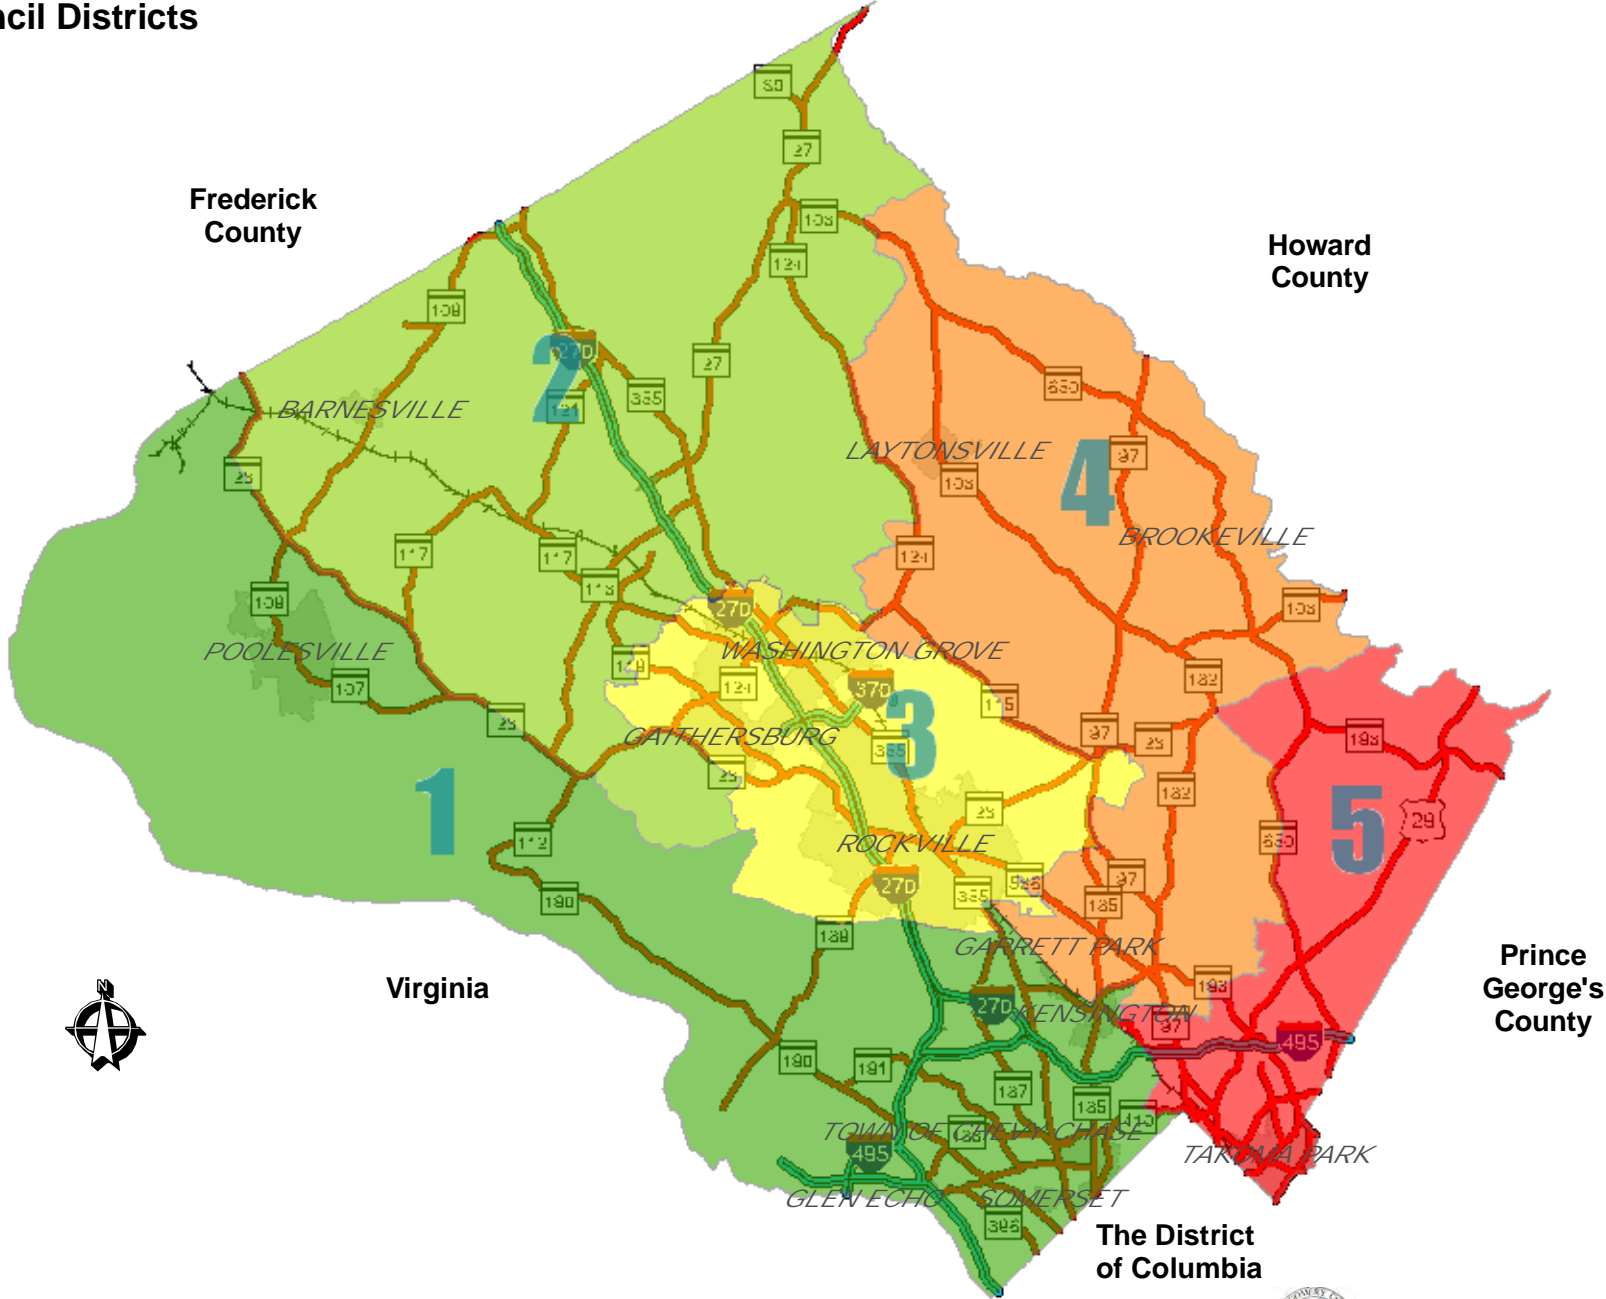

Montgomery County 2012 Council Districts

Map Produced by:
Montgomery County Board of Elections

2012 MONTGOMERY COUNTY PRECINCTS WITHIN COUNCIL DISTRICTS

<u>DISTRICT 1</u> (57 Precincts)		<u>DISTRICT 2</u> (41 Precincts)		<u>DISTRICT 3</u> (48 Precincts)		<u>DISTRICT 4</u> (49 Precincts)		<u>DISITRICT 5</u> (43 Precincts)	
03-01	07-20	01-02	09-11	04-01	09-10	01-01	13-25	05-01	13-13
03-02	07-21	01-03	09-12	04-02	09-13	01-04	13-27	05-02	13-14
04-04	07-22	01-06	09-18	04-03	09-14	01-05	13-28	05-03	13-15
04-08	07-23	02-01	09-21	04-05	09-15	01-07	13-29	05-04	13-16
04-10	07-24	02-02	09-22	04-06	09-16	04-15	13-30	05-05	13-18
04-12	07-25	02-03	09-25	04-07	09-20	04-26	13-32	05-06	13-19
04-13	07-26	02-04	09-26	04-09	09-24	05-09	13-33	05-08	13-21
04-17	07-27	02-05	09-29	04-14	09-27	05-16	13-35	05-10	13-22
04-18	07-28	02-06	09-30	04-16	09-28	05-22	13-36	05-11	13-23
04-31	07-31	02-07	09-34	04-19	09-31	08-01	13-37	05-12	13-24
04-32	07-32	02-08	11-00	04-20	09-33	08-02	13-40	05-13	13-31
06-02	10-01	02-11	12-01	04-21	09-35	08-04	13-43	05-14	13-42
06-09	10-02	06-01	12-02	04-23	09-36	08-05	13-44	05-15	13-47
07-01	10-03	06-04	12-03	04-24	13-45	08-06	13-49	05-17	13-50
07-02	10-04	06-05	12-04	04-25	13-46	08-07	13-53	05-18	13-58
07-03	10-05	06-06	12-05	04-27	13-51	08-08	13-55	05-19	13-65
07-04	10-06	06-07		04-28	13-52	08-09	13-56	05-21	13-67
07-05	10-07	06-10		04-29	13-54	08-10	13-57	05-23	13-68
07-06	10-09	06-11		04-30	13-69	08-11	13-59	13-04	
07-07	10-10	06-13		04-34	13-70	08-12	13-60	13-05	
07-08	10-11	06-15		04-35		08-13	13-61	13-06	
07-09	10-12	09-05		06-03		09-04	13-63	13-07	
07-10	10-13	09-07		06-08		09-37	13-64	13-08	
07-11	13-03	09-08		06-14		13-01		13-10	
07-12	13-34	09-09		08-03		13-02		13-11	
07-13	13-38			09-02		13-20			
07-15	13-39			09-03					
07-16				09-06					
07-18									
07-19									