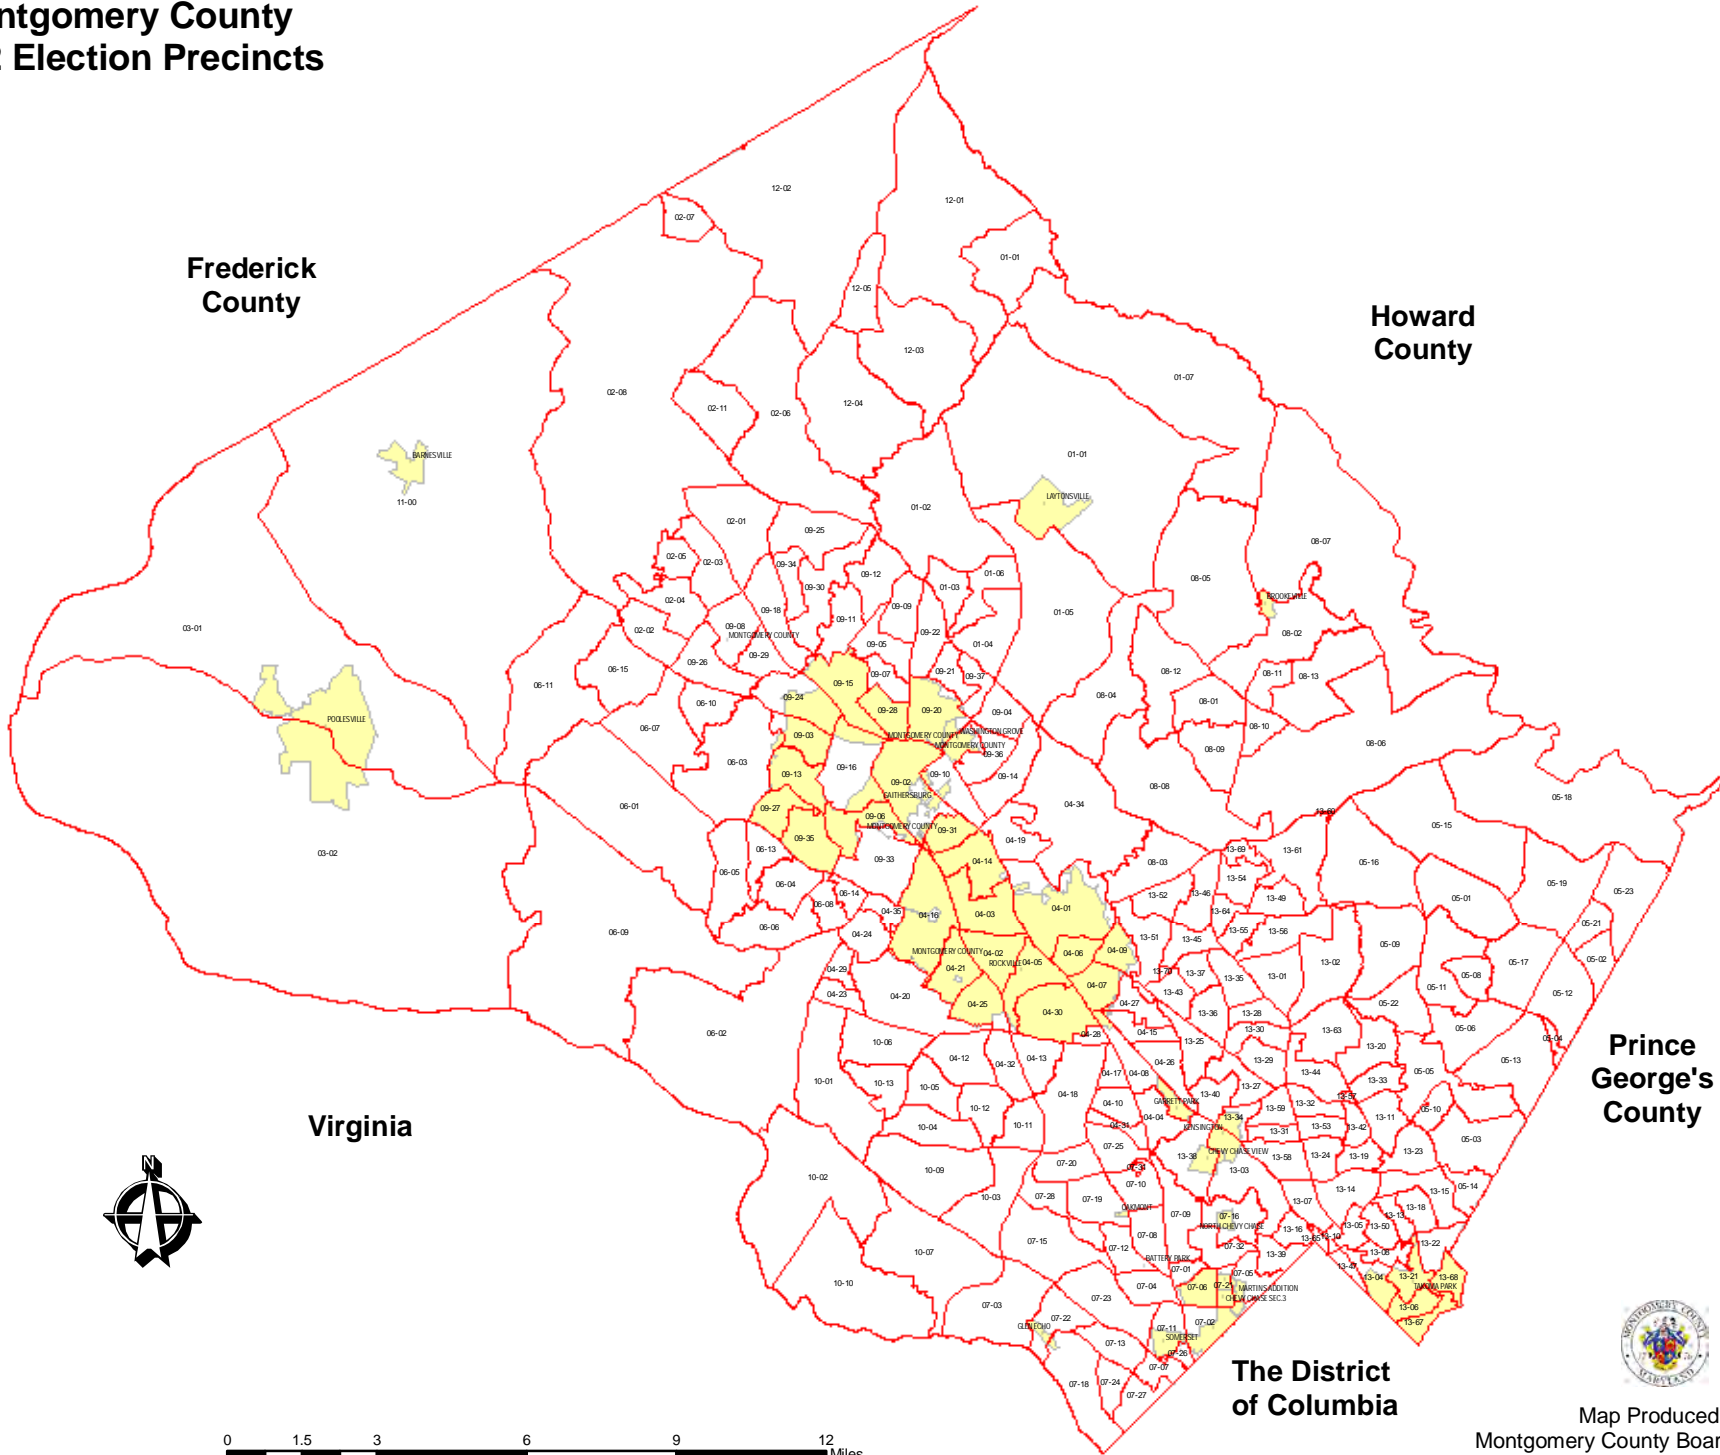

Montgomery County 2012 Election Precincts

Prince
George's
County

The District
of Columbia

Map Produced by:
Montgomery County Board of Elections