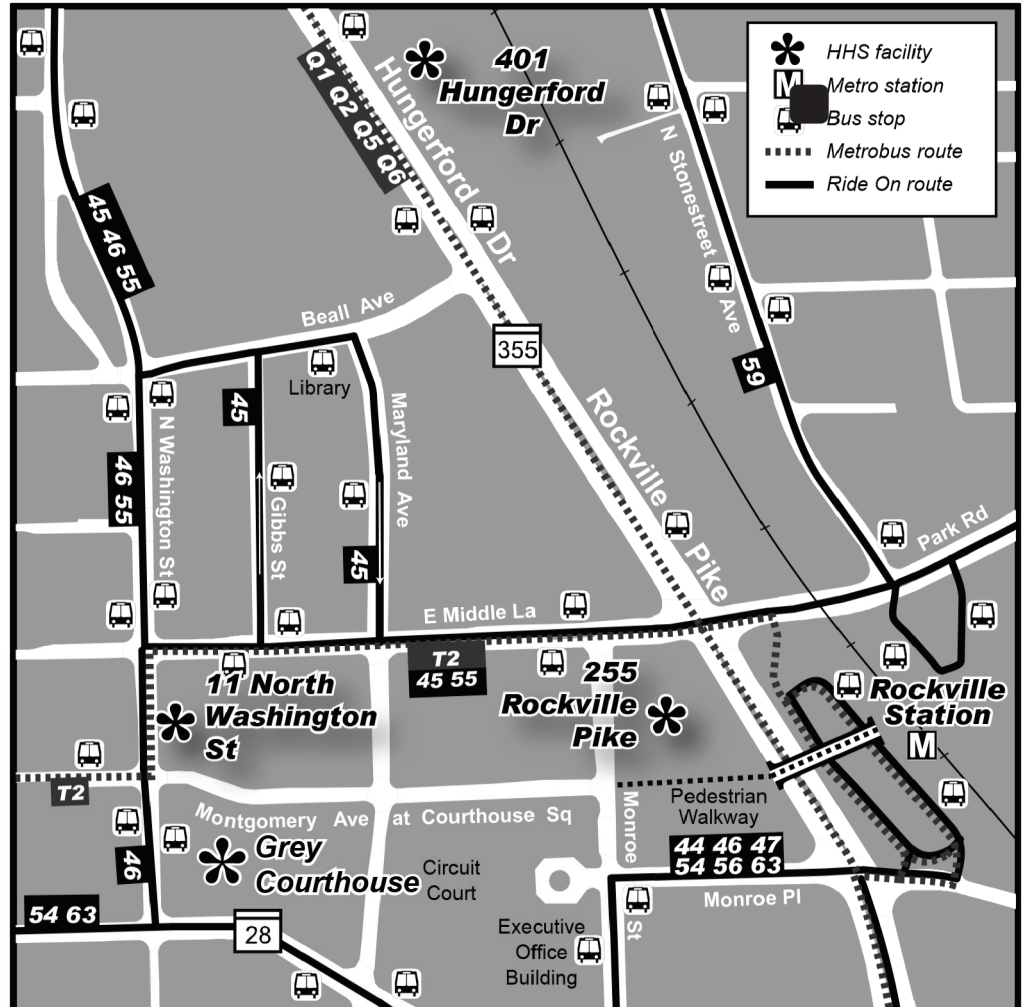

Grey Courthouse

27 Courthouse Square, Rockville, MD 20850

By Bus

Ride On 46 & MetroBus T2

Also short walk from
Ride On Bus 45, 54, 55 & 63.

By Metro

From the Rockville station:

1. Cross Pedestrian Walkway over Rockville Pike
2. From Walkway stairs, continue straight on Montgomery Ave at Courthouse Sq.
3. Grey Courthouse will be on left near corner of N Washington St

By Car From...

North (Germantown)

From I-270 South, take Exit 6 and turn left onto MD Route 28 East (W Montgomery Ave.) Turn left onto S Washington St. Building is on right near corner of Montgomery Ave at Courthouse Square.

South (Bethesda/Silver Spring)

Follow I-270 North. Take Exit 4 onto MD Route 189 North (Falls Rd.) Keep going straight as street name changes to Maryland Ave. Turn left onto Montgomery Ave at Courthouse Square. Building is on left near corner of S Washington St.

East (Fairland)

Follow Randolph Rd west. Turn left onto MD Route 586 West (Veirs Mill Rd.) Continue straight as route number changes to 28 West and street name changes to Jefferson St. Turn right onto S Washington St. Building is on right near corner of Montgomery Ave at Courthouse Square.