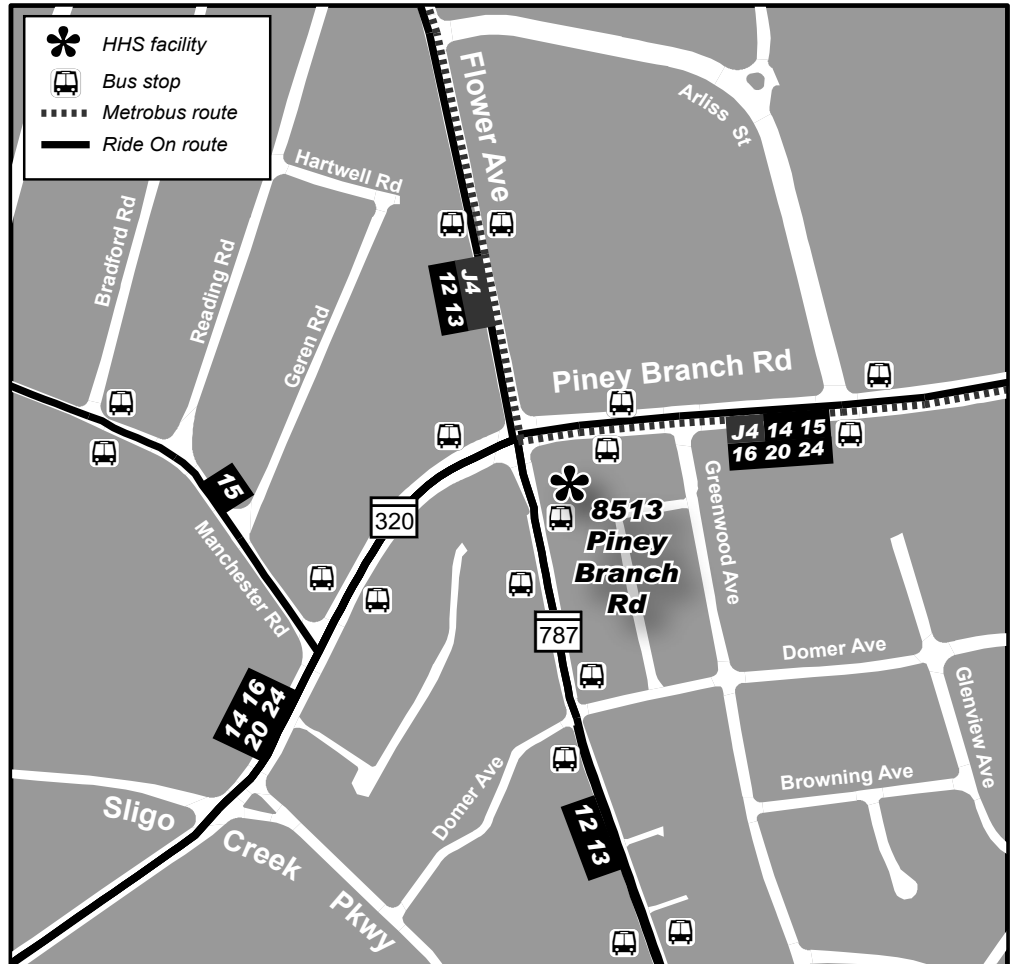

## By Bus

MetroBus J4 and  
Ride On Bus 12, 13, 14, 15,  
16, 20 & 24.

## By Metro

From Silver Spring station:

Take Ride On Bus 15, 16 or  
20.

From Takoma Park station:

Take Ride On Bus 24.

### Northwest (Germantown)

Follow I-270 South. Keep left at the split and merge onto Beltway I-495 East. Take Exit 29 onto MD Route 193 East (University Blvd.) Turn right onto Piney Branch Rd.

### North (Olney)

Follow MD Route 97 South (Georgia Ave.) Turn left onto MD Route 193 (University Blvd.) Turn right onto Piney Branch Rd.