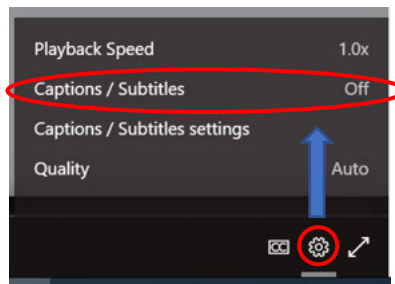

# How you can view the multi-lingual closed captions

When you select it a menu appears - Choose **captions/ subtitles**

You then select the language of choice

It will then display the language choice chosen