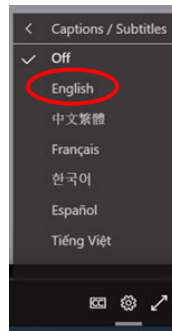

# How you can view the multi-lingual closed captions

When you select it a menu appears - Choose **captions/ subtitles**

You then select the language of choice

It will then display the language choice chosen