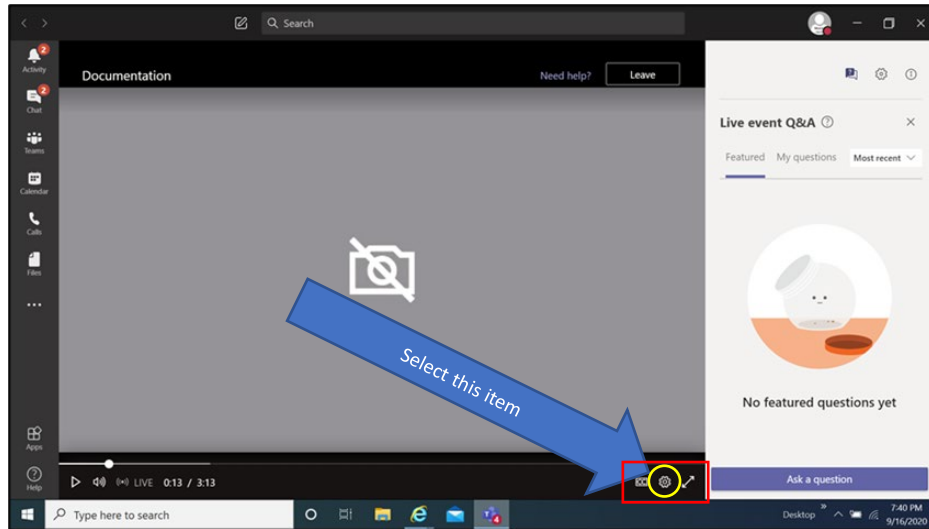

# How you can view the multi-lingual closed captions

When you select it a menu appears - Choose **captions/ subtitles**

You then select the language of choice

It will then display the language choice chosen