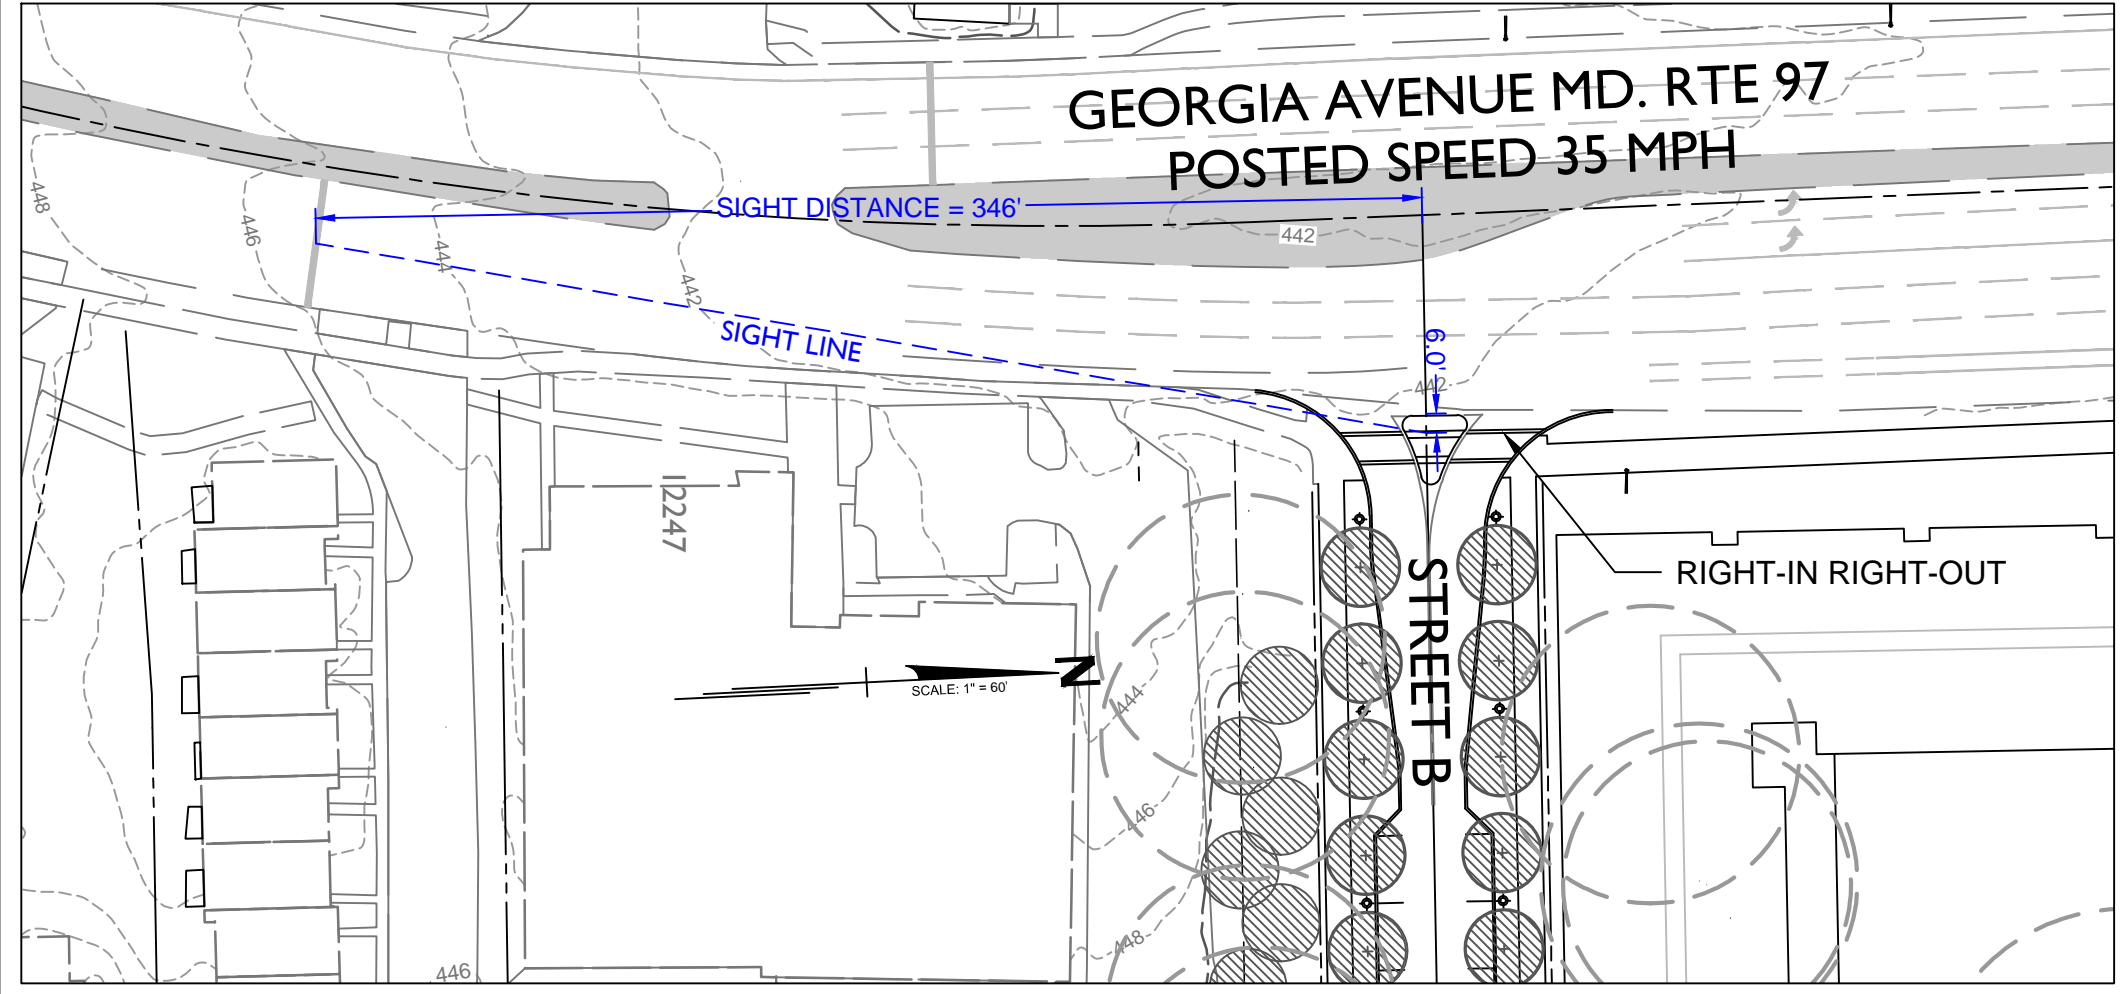

STREET A AND RANDOPHL ROAD - ERSKINE AVE AND RANDOLPH ROAD

SCALE: 1" = 60'

STREET B AND GEORGIA AVENUE

SCALE: 1" = 60'

ERSKINE AVE AND GLENALLAN AVE

SCALE: 1" = 60'

Exhibit 44
H-149