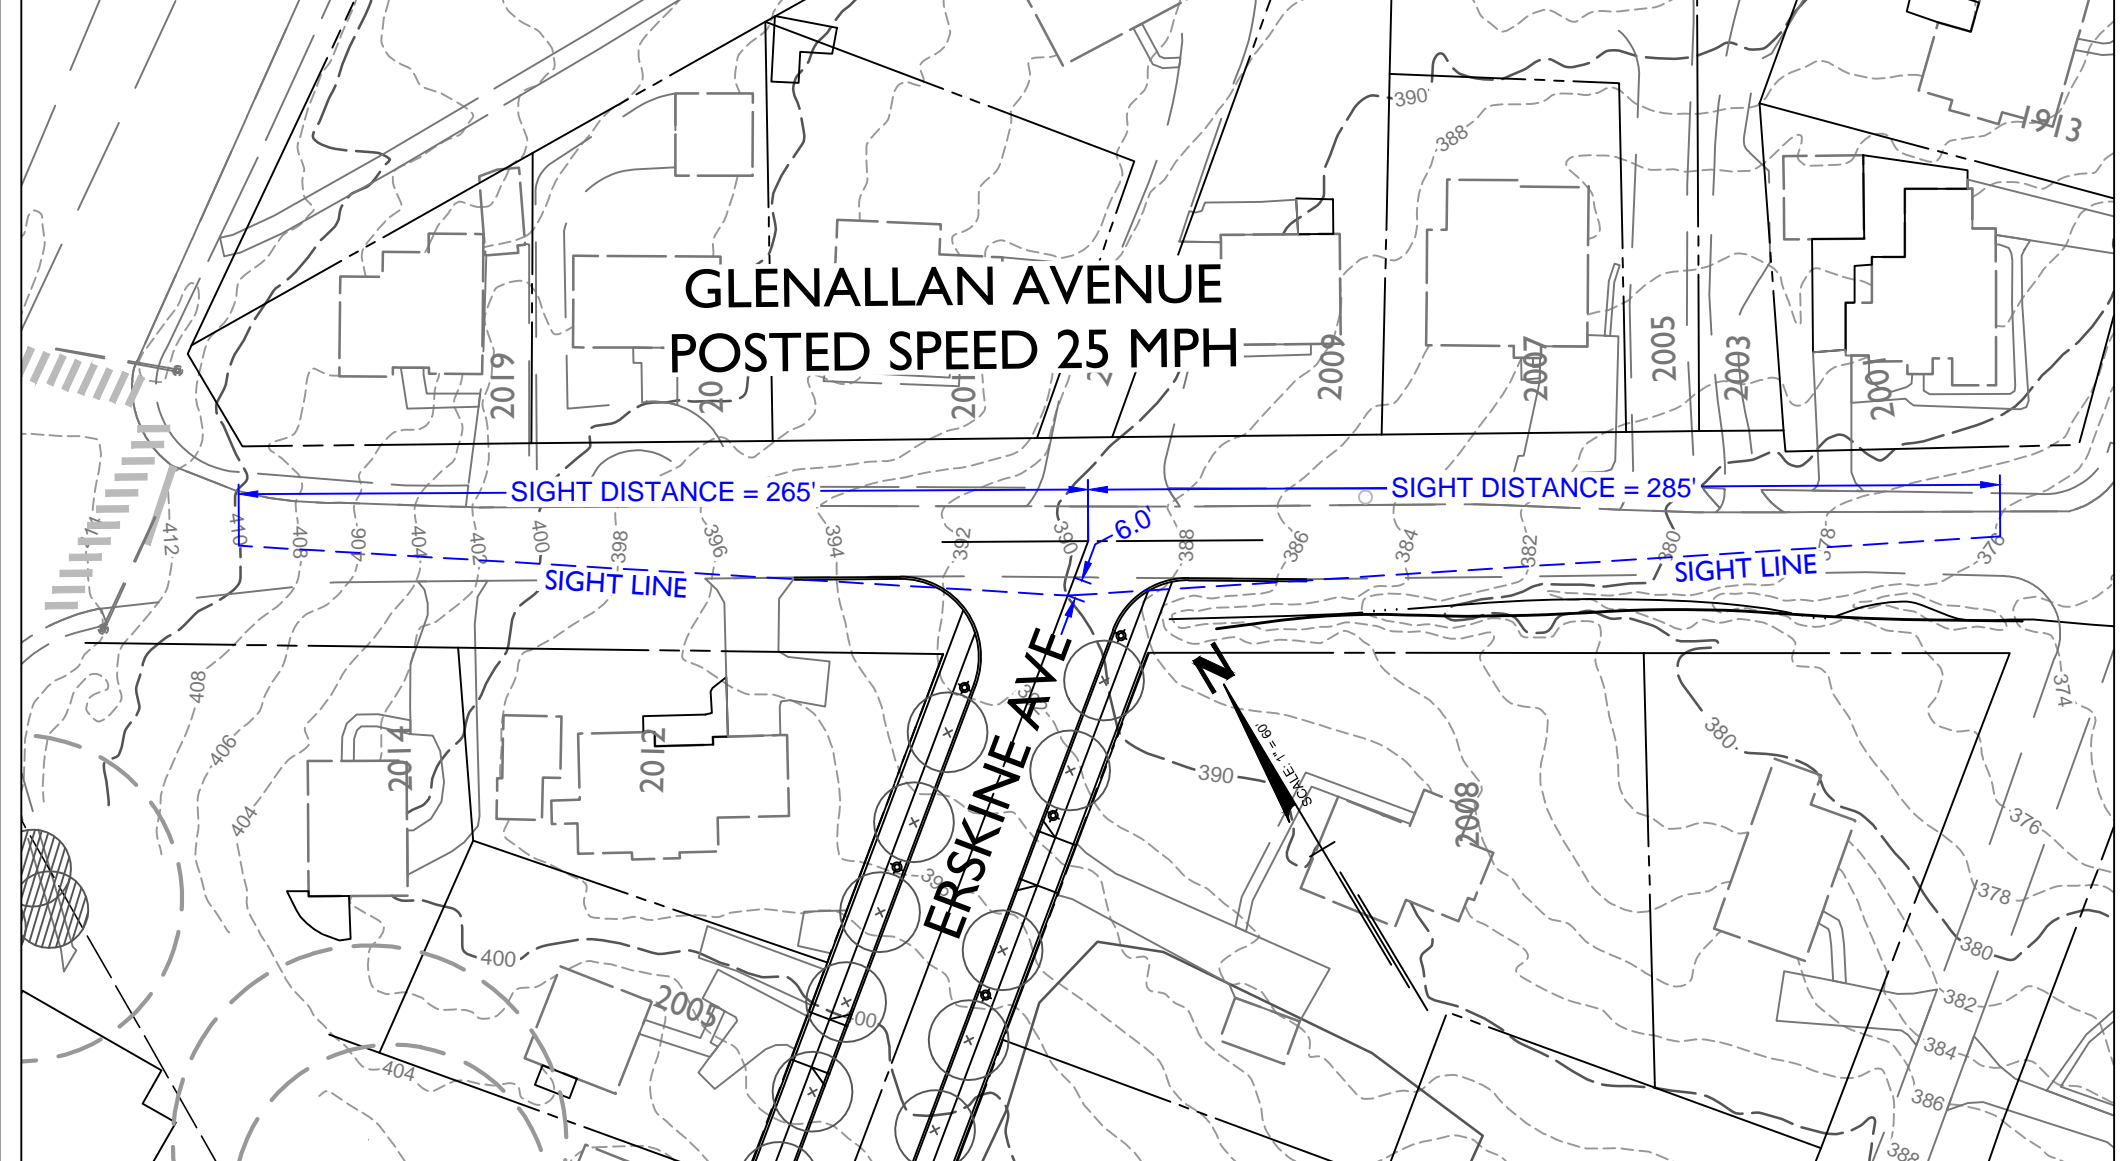

STREET A AND RANDOPHL ROAD - ERSKINE AVE AND RANDOLPH ROAD

SCALE: 1" = 60'

STREET B AND GEORGIA AVENUE

SCALE: 1" = 60'

ERSKINE AVE AND GLENALLAN AVE

SCALE: 1" = 60'

Exhibit 44
H-149