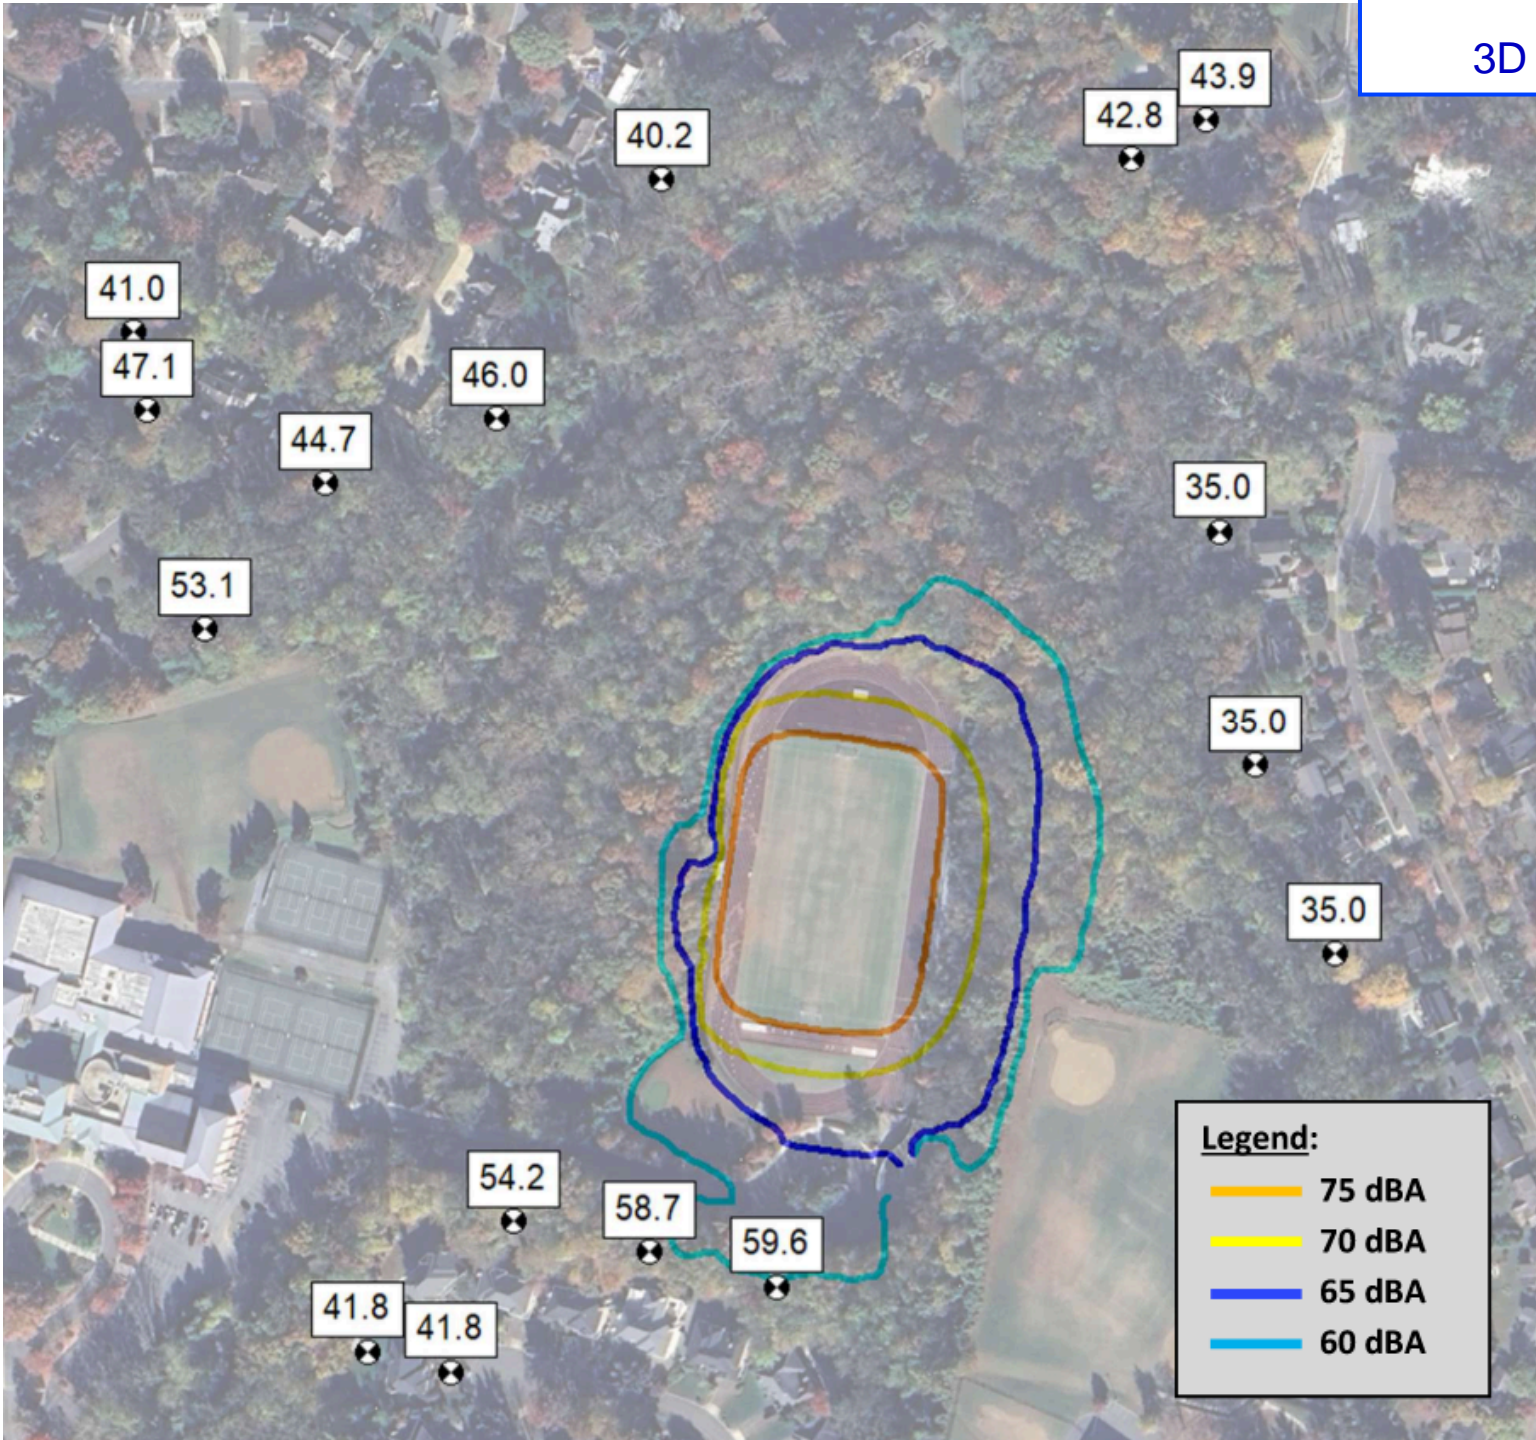

Hearing Exhibits for
Matthew Foster Testimony

Turf Field - Lacrosse Game
3D Modeling Results

Track & Field 3D Modeling Results

Specific Noise Levels for Common Noises (dBA)*

Home	Work	Recreation
<ul style="list-style-type: none"> • 50 refrigerator • 50-60 electrical toothbrush • 50-75 washing machine • 50-75 air conditioner • 50-80 electrical shaver • 55 coffee percolator • 55-70 dishwasher • 60-85 vacuum cleaner • 60-95 hair dryer • 65-80 alarm clock • 70 TV audio • 70-95 garbage disposal • 75-85 flush toilet • 80 pop-up toaster • 80 doorbell • 80 ringing telephone • 80 whistling kettle • 80-90 food processor • 80-90 blender • 80-95 garbage disposal • 110 baby crying • 110 squeaky toy held close to ear 	<ul style="list-style-type: none"> • 40 quiet office, library • 50 large office • 80 manual machine/tools • 85 handsaw • 90 tractor • 90-115 subway • 95 electric drill • 100 factory machinery • 110 power saw • 110 leaf blower • 120 chain saw • 120 hammer on nail • 120 pneumatic drills • 120 heavy machine • 120 jet plane (at ramp) • 125 chain saw • 130 jackhammer • 130 power drill • 130 air raid • 140 airplane taking off • 150 jet engine taking off • 180 rocket launching 	<ul style="list-style-type: none"> • 40 quiet residential area • 70 freeway traffic • 85 noisy restaurant • 90 truck • 90 shouted conversation • 95-110 motorcycle • 100 disco • 110 symphony concert • 110 car horn • 110-120 rock concert • 112 personal cassette player on high • 117 football game (stadium) • 120 band concert • 125 auto stereo (factory installed) • 130 rock car races • 162 fireworks (at least 3feet) • 163 rifle • 166 handgun • 170 shotgun

*This decibel level information has been excerpted from the LHH (<http://www.lhh.org/noise/decibel.htm>).