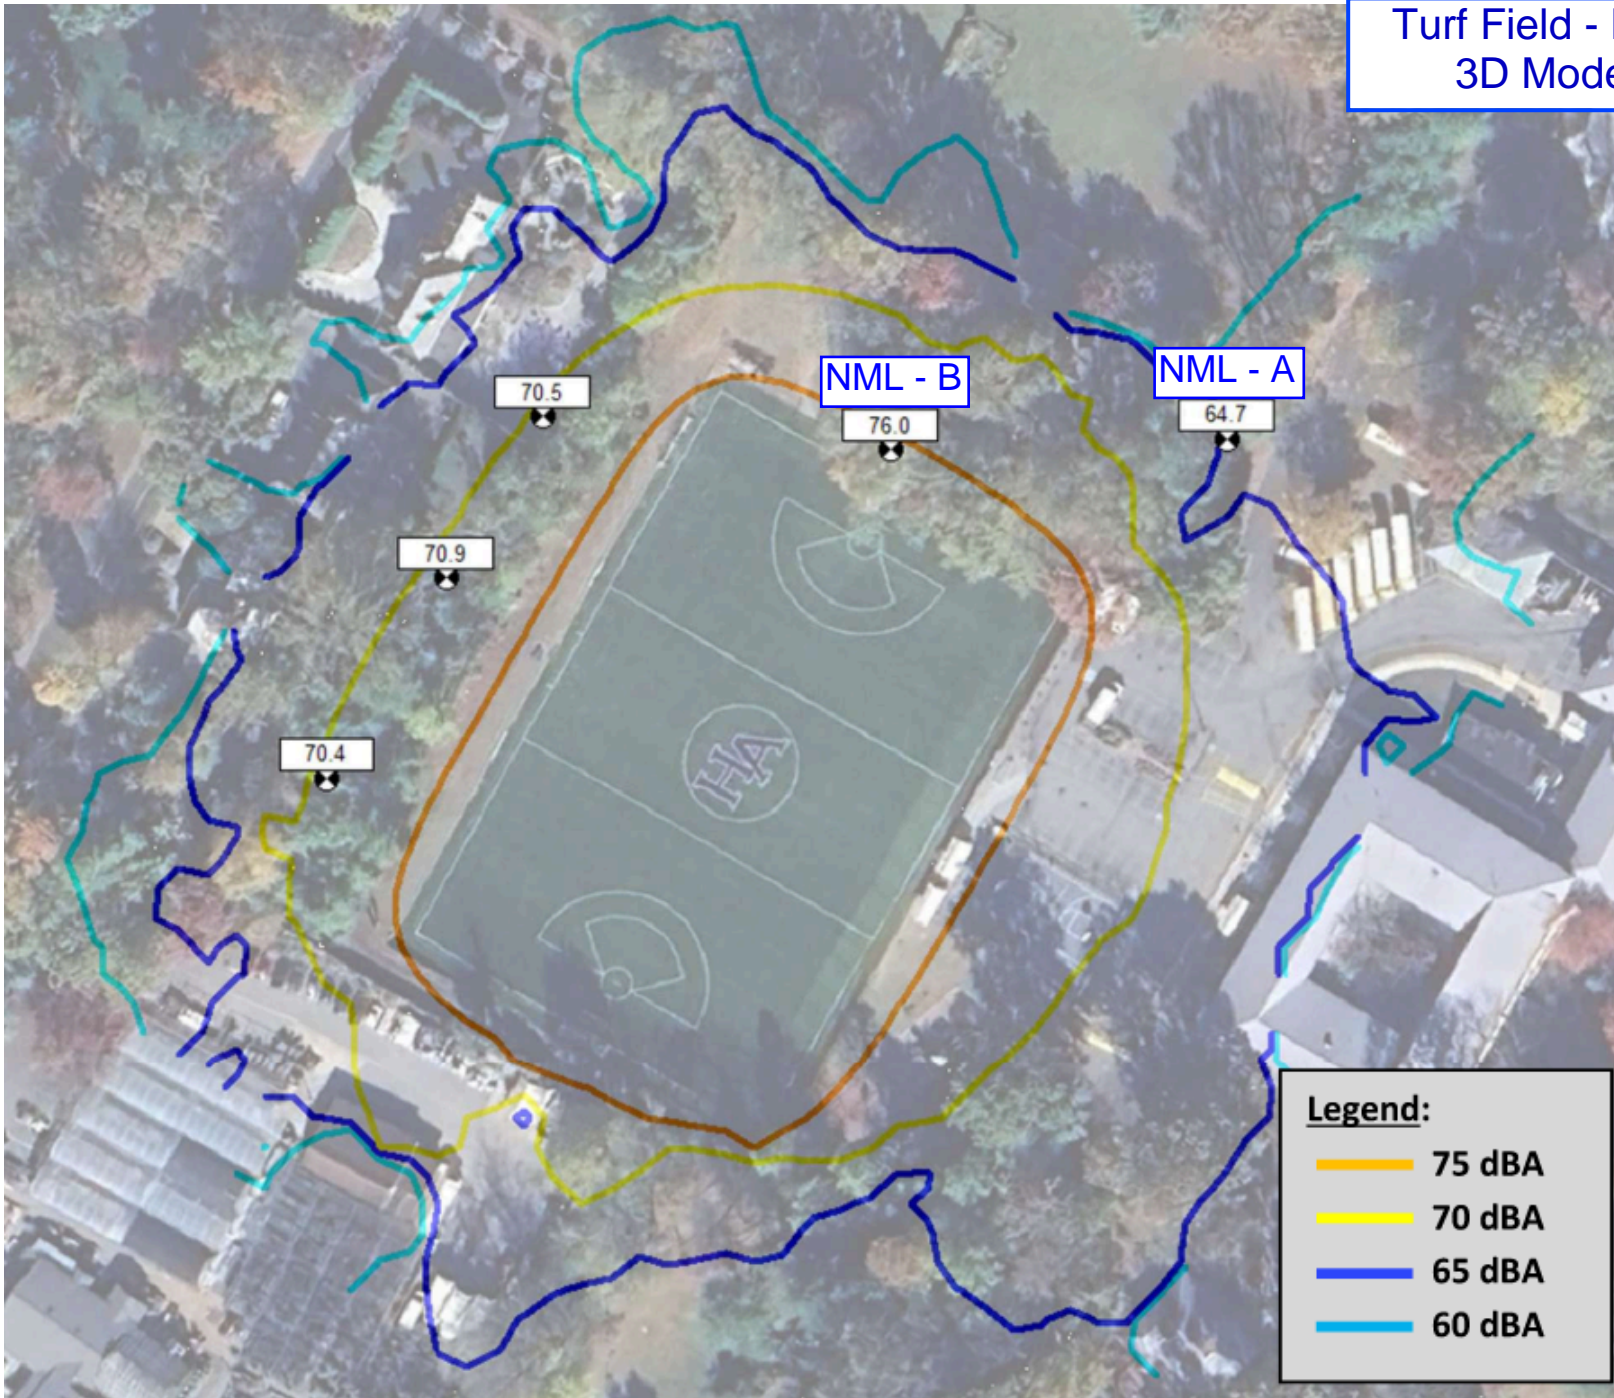

Hearing Exhibits for
Matthew Foster Testimony

Turf Field - Lacrosse Game
3D Modeling Results

Track & Field 3D Modeling Results

Specific Noise Levels for Common Noises (dBA)*

Home	Work	Recreation
<ul style="list-style-type: none"> • 50 refrigerator • 50-60 electrical toothbrush • 50-75 washing machine • 50-75 air conditioner • 50-80 electrical shaver • 55 coffee percolator • 55-70 dishwasher • 60-85 vacuum cleaner • 60-95 hair dryer • 65-80 alarm clock • 70 TV audio • 70-95 garbage disposal • 75-85 flush toilet • 80 pop-up toaster • 80 doorbell • 80 ringing telephone • 80 whistling kettle • 80-90 food processor • 80-90 blender • 80-95 garbage disposal • 110 baby crying • 110 squeaky toy held close to ear 	<ul style="list-style-type: none"> • 40 quiet office, library • 50 large office • 80 manual machine/tools • 85 handsaw • 90 tractor • 90-115 subway • 95 electric drill • 100 factory machinery • 110 power saw • 110 leaf blower • 120 chain saw • 120 hammer on nail • 120 pneumatic drills • 120 heavy machine • 120 jet plane (at ramp) • 125 chain saw • 130 jackhammer • 130 power drill • 130 air raid • 140 airplane taking off • 150 jet engine taking off • 180 rocket launching 	<ul style="list-style-type: none"> • 40 quiet residential area • 70 freeway traffic • 85 noisy restaurant • 90 truck • 90 shouted conversation • 95-110 motorcycle • 100 disco • 110 symphony concert • 110 car horn • 110-120 rock concert • 112 personal cassette player on high • 117 football game (stadium) • 120 band concert • 125 auto stereo (factory installed) • 130 rock car races • 162 fireworks (at least 3feet) • 163 rifle • 166 handgun • 170 shotgun