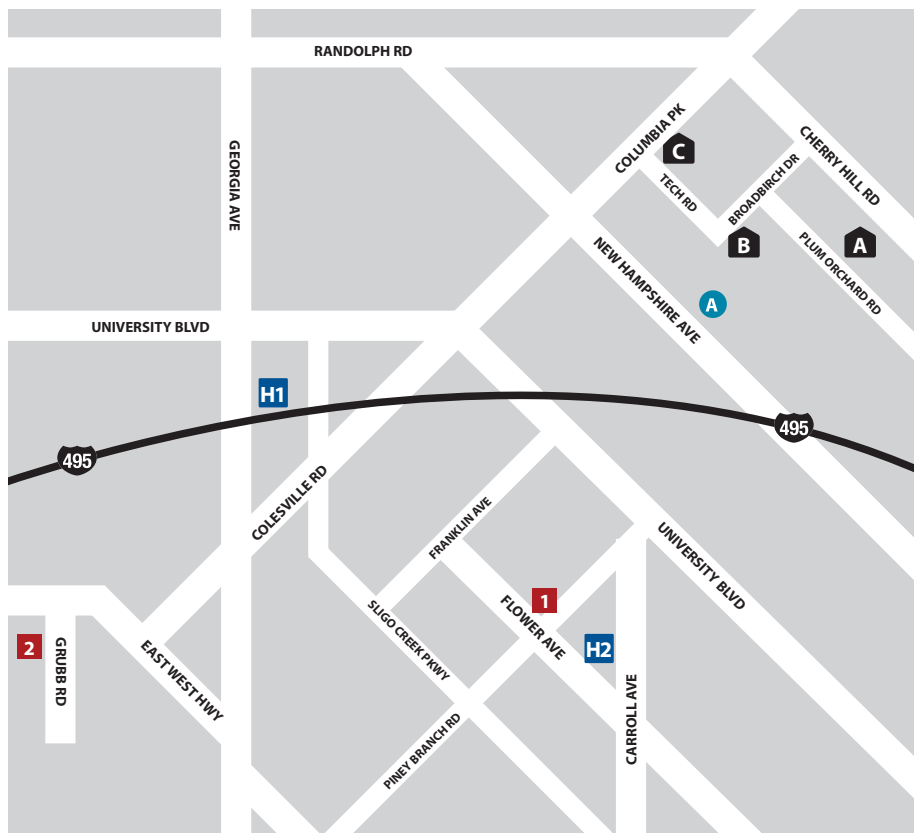

P Parking

Silver Spring Civic Building at Veteran's Plaza

GREATER SILVER SPRING

MAP NOT TO SCALE

Lodging

- A** Residence Inn by Marriott
12000 Plum Orchard Dr. 301-572-2322
- B** Courtyard by Marriott
12521 Prosperity Dr. 301-680-8500
- C** Hilton Garden Inn
2200 Broadbirch Dr. 301-622-3333

Mileage to Major Cities from Silver Spring

Annapolis 35 miles
Baltimore 34 miles
Frederick 42 miles

New York City 222 miles
Philadelphia 132 miles
Richmond 123 miles

MONTGOMERY COUNTY, MARYLAND

Montgomery County is located on the borders of the nation's capital. Silver Spring, Chevy Chase and Bethesda are just 5 minutes from the Washington, DC line. The communities of Bethesda, Chevy Chase, Silver Spring, Rockville, Gaithersburg and Germantown are all located within the boundaries of Montgomery County.