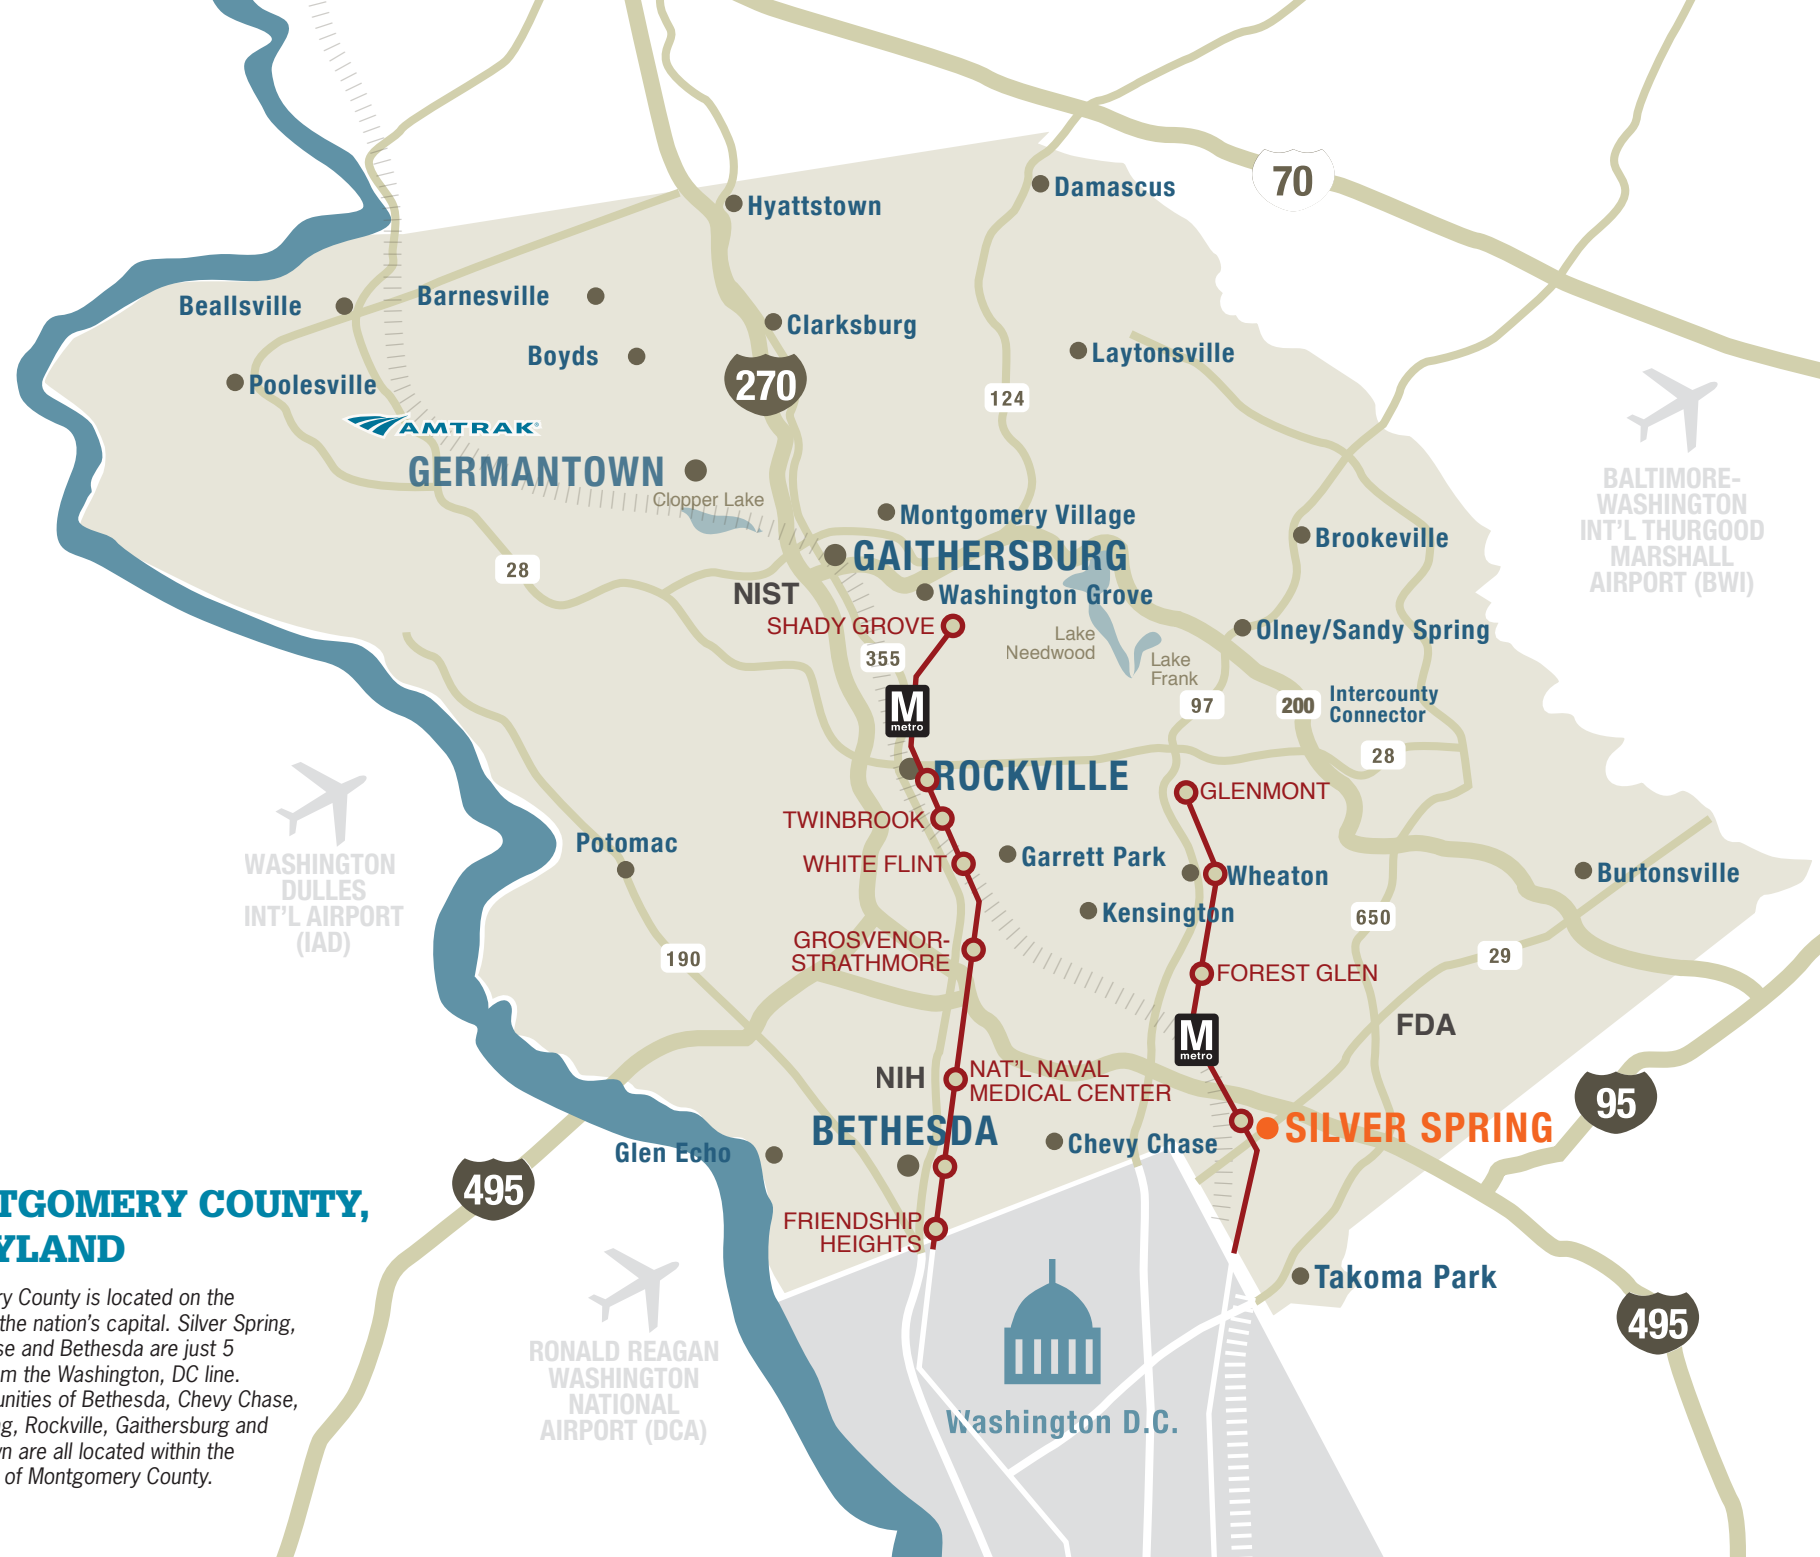

Featured Restaurants

- 1** El Golfo
8739 Flower Ave. 301-608-2121
- 2** The Daily Dish
8301 Grubb Rd. 301-588-6300

POINTS OF INTEREST

Mileage to Airports from Silver Spring

BWI 31 miles
DCA 12 miles
IAD 30 miles

Mileage to Major Cities from Silver Spring

Annapolis 35 miles
Baltimore 34 miles
Frederick 42 miles

New York City 222 miles
Philadelphia 132 miles
Richmond 123 miles

MONTGOMERY COUNTY, MARYLAND

Montgomery County is located on the borders of the nation's capital. Silver Spring, Chevy Chase and Bethesda are just 5 minutes from the Washington, DC line. The communities of Bethesda, Chevy Chase, Silver Spring, Rockville, Gaithersburg and Germantown are all located within the boundaries of Montgomery County.