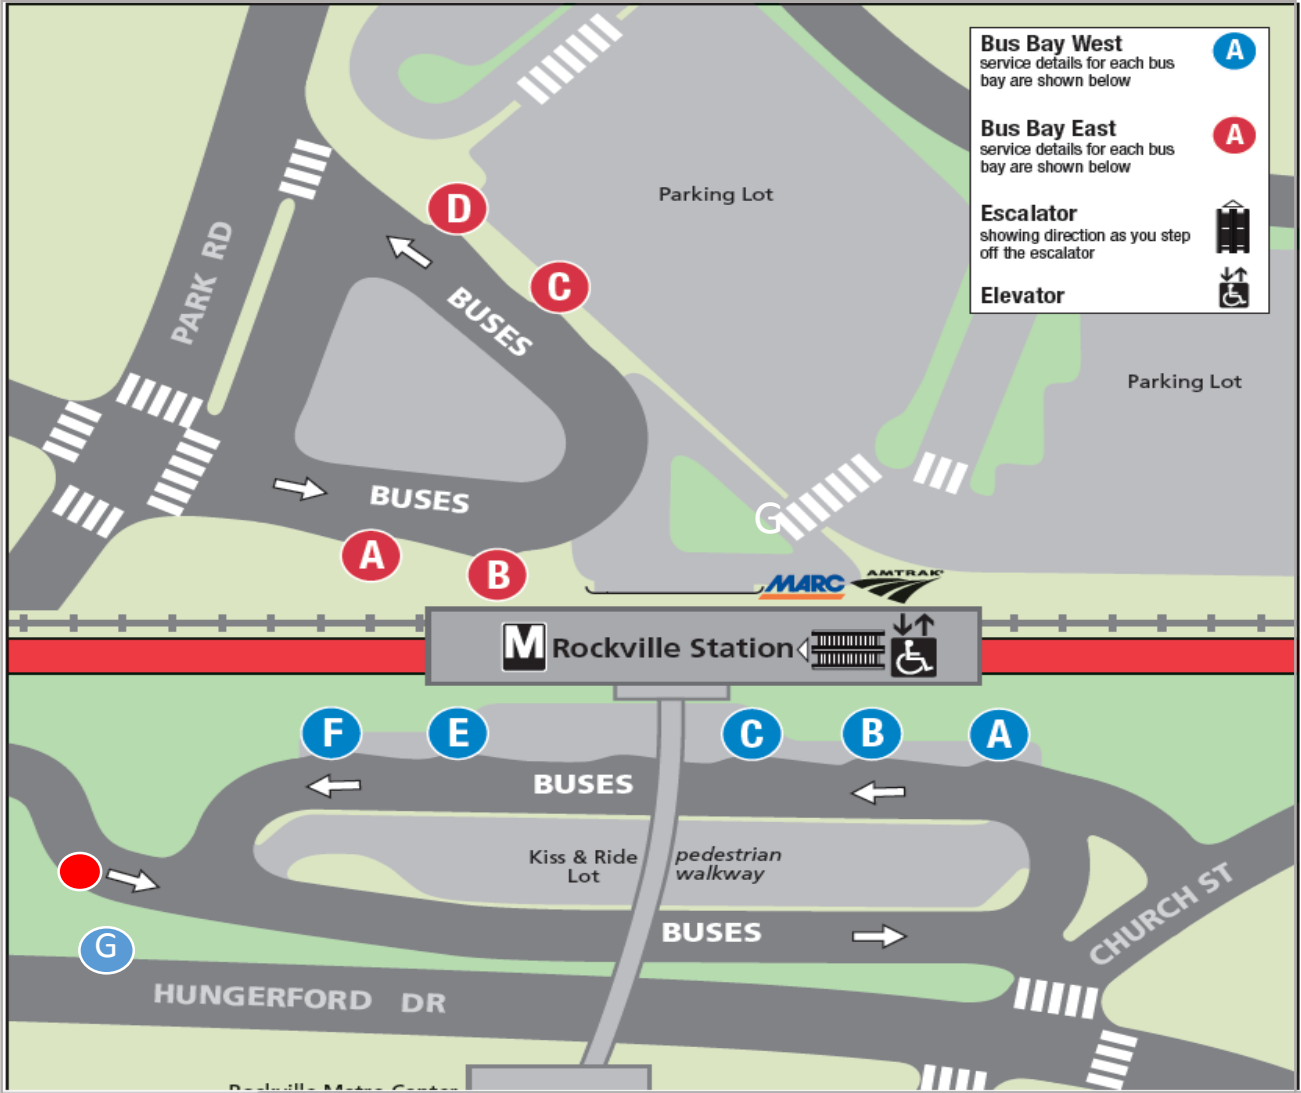

SafeTrack Surge 16 – Rockville Station

Bus Bay West A
 service details for each bus bay are shown below

Bus Bay East A
 service details for each bus bay are shown below

Escalator
 showing direction as you step off the escalator

Elevator

G Safe Track 16 – (Bay G) – Northbound WMATA SHUTTLE BUSES

● Safe Track – Southbound WMATA SHUTTLE BUSES

SafeTrack Surge 16 - Twinbrook Station

● Safe Track 16 - Chapman Avenue
WMATA SHUTTLE BUSES