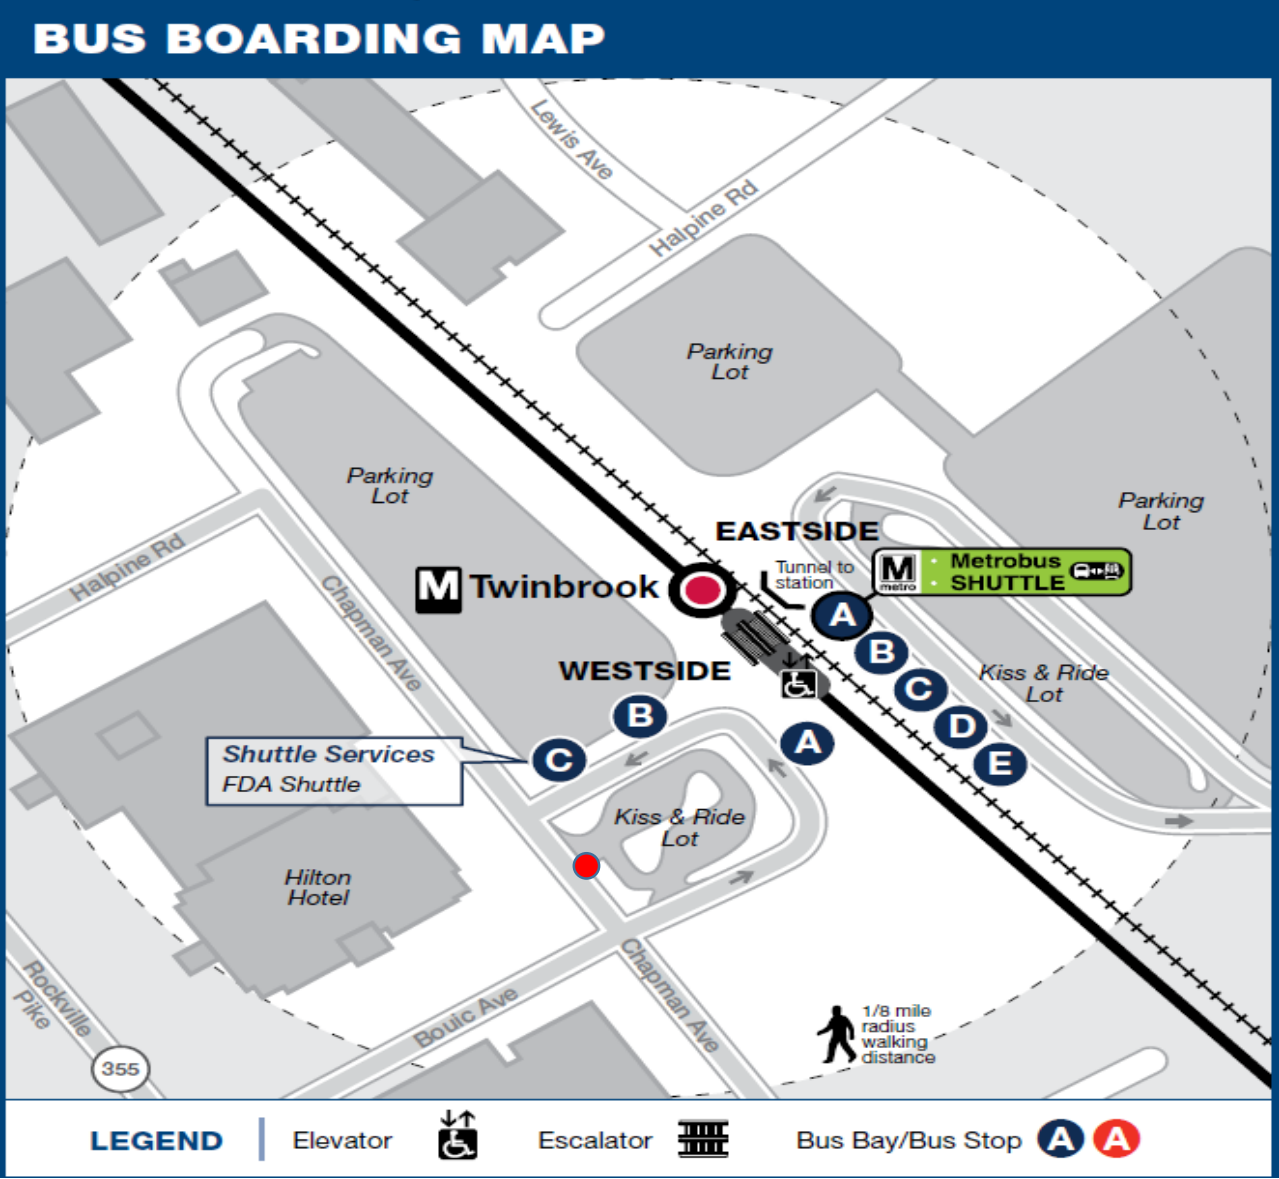

SafeTrack Surge 16 – Rockville Station

Bus Bay West A
 service details for each bus bay are shown below

Bus Bay East A
 service details for each bus bay are shown below

Escalator
 showing direction as you step off the escalator

Elevator

G Safe Track 16 – (Bay G) – Northbound WMATA SHUTTLE BUSES

● Safe Track – Southbound WMATA SHUTTLE BUSES

SafeTrack Surge 16 - Twinbrook Station

● Safe Track 16 - Chapman Avenue
WMATA SHUTTLE BUSES