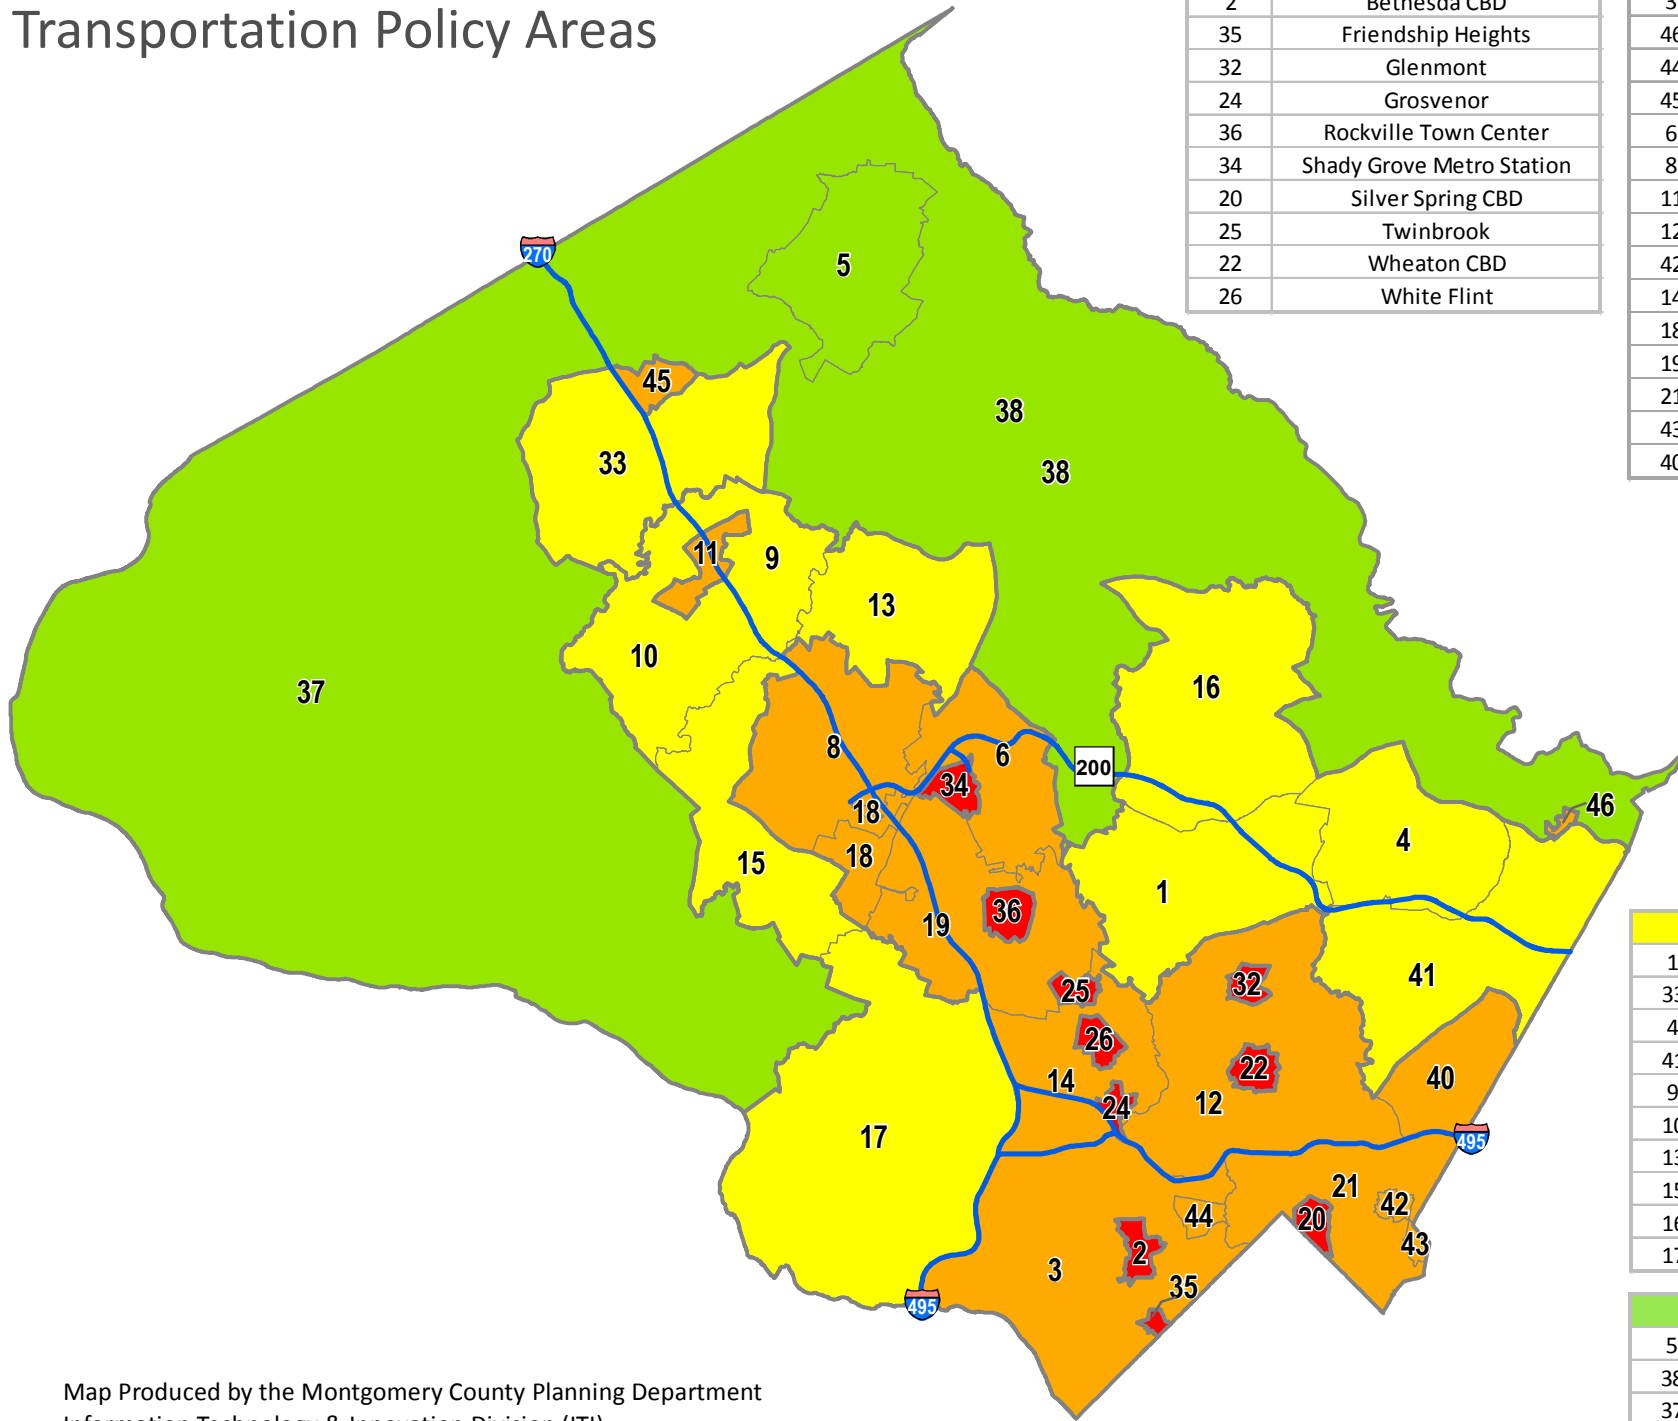

# Montgomery County Transportation Policy Areas

Red (MSPAs)	
2	Bethesda CBD
35	Friendship Heights
32	Glenmont
24	Grosvenor
36	Rockville Town Center
34	Shady Grove Metro Station
20	Silver Spring CBD
25	Twinbrook
22	Wheaton CBD
26	White Flint

Orange	
3	Bethesda/Chevy Chase
46	Burtonsville
44	Chevy Chase Lake Master Plan
45	Clarksburg Town Center
6	Derwood
8	Gaithersburg City
11	Germantown Town Center
12	Kensington/Wheaton
42	Long Branch Sector Plan
14	North Bethesda
18	R&D Village
19	Rockville City
21	Silver Spring/Takoma Park
43	Takoma/Langley
40	White Oak

Yellow	
1	Aspen Hill
33	Clarksburg
4	Cloverly
41	Fairland/Colesville
9	Germantown East
10	Germantown West
13	Montgomery Village/Airpark
15	North Potomac
16	Olney
17	Potomac

Green	
5	Damascus
38	Rural East
37	Rural West