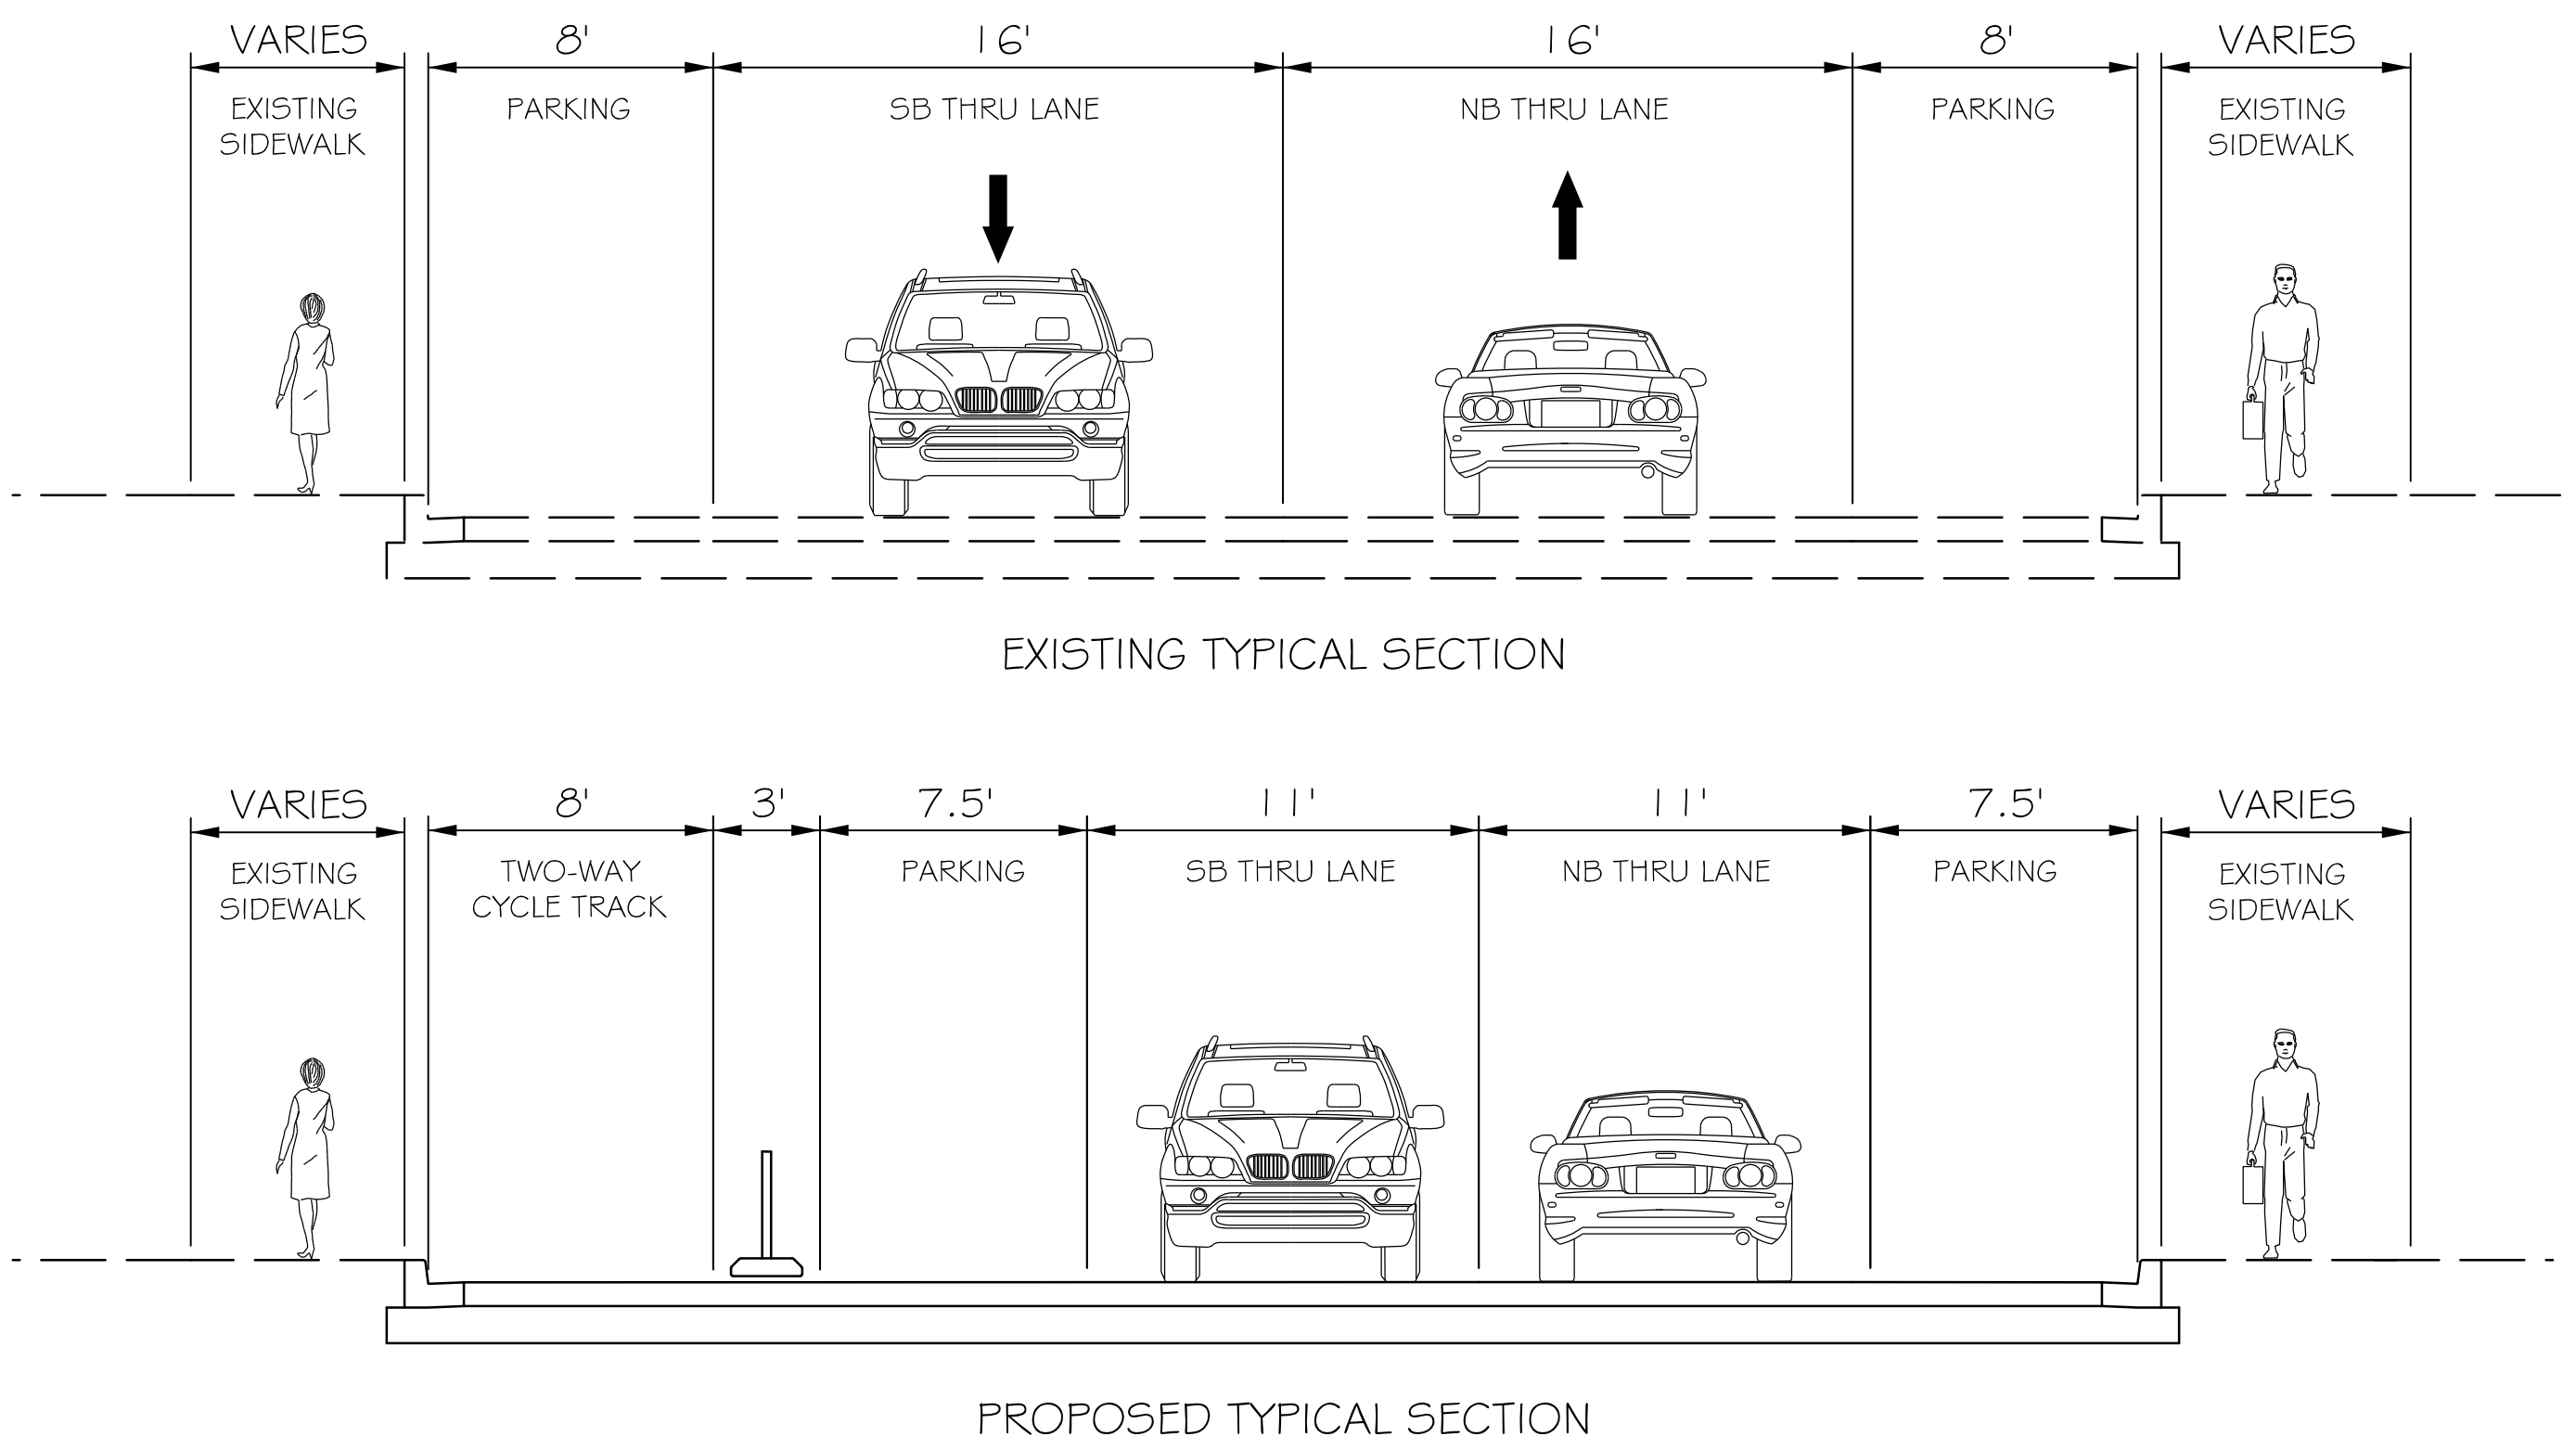

TYPICAL SECTIONS

UNIVERSITY BOULEVARD (MD 193)

NORTH OF UNIVERSITY BOULEVARD (MD 193) TO BLUERIDGE AVENUE

BLUERIDGE AVENUE TO ARCOLA AVENUE

AMHERST AVENUE BIKEWAY - FROM WINDHAM LANE TO ARCOLA AVENUE | WHEATON CBD