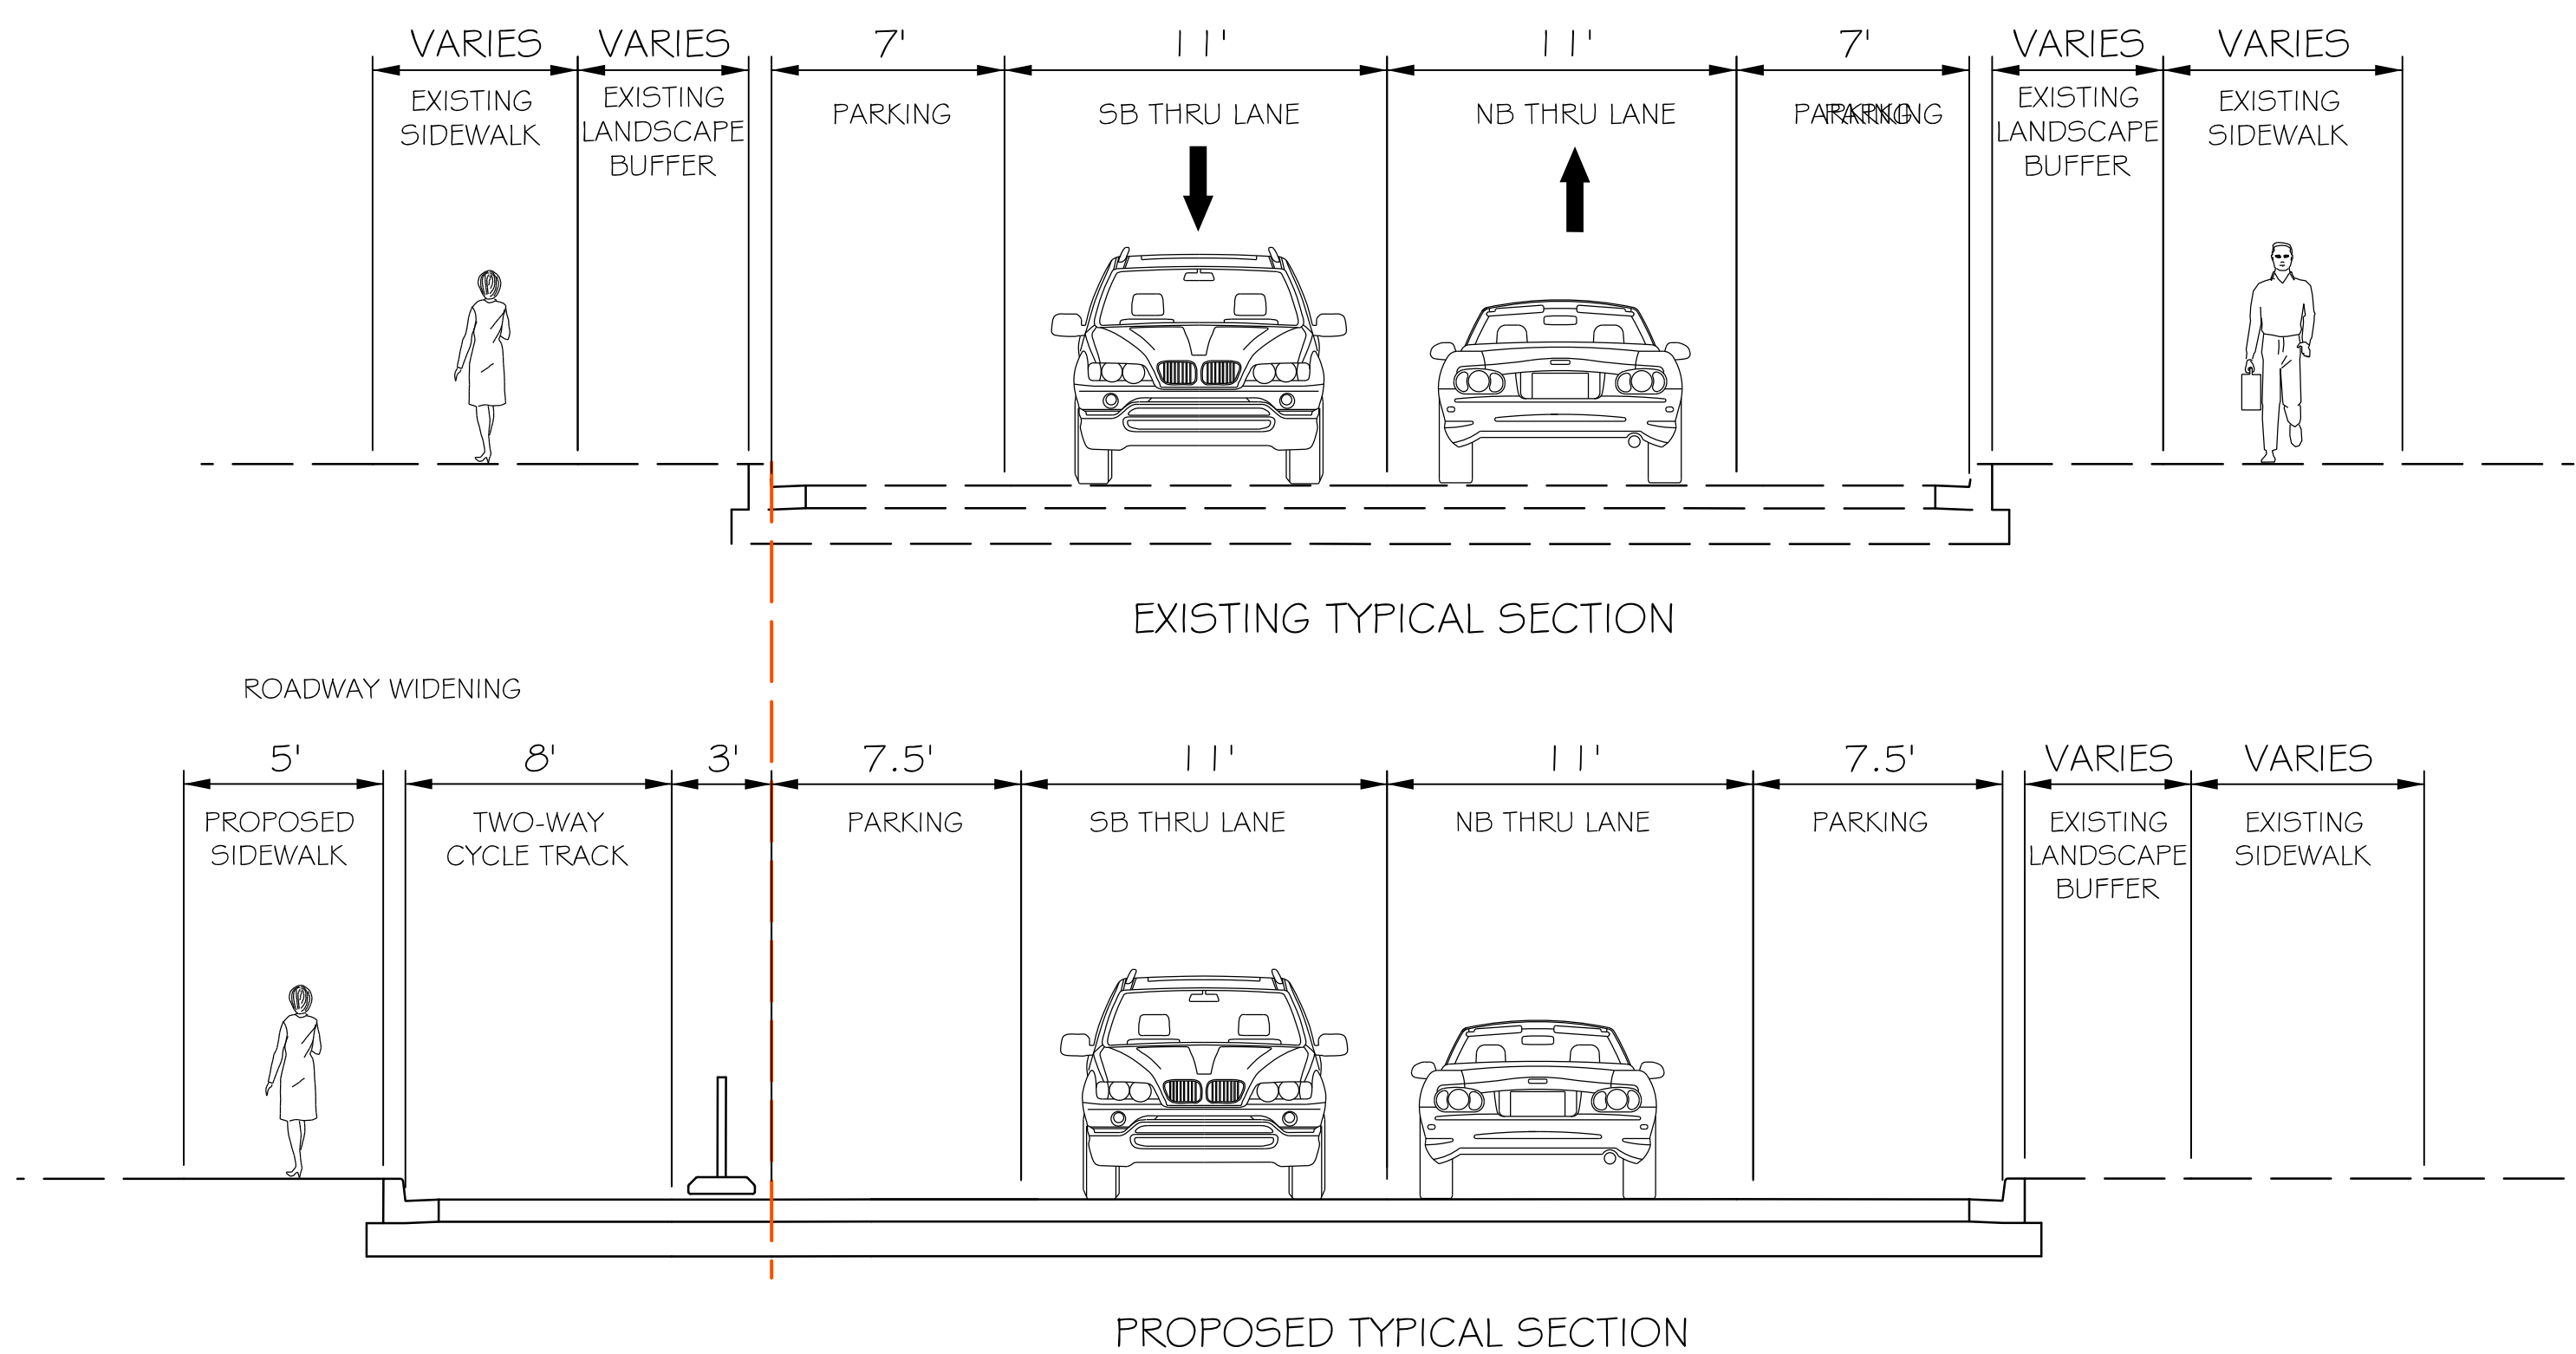

TYPICAL SECTIONS

UNIVERSITY BOULEVARD (MD 193)

NORTH OF UNIVERSITY BOULEVARD (MD 193) TO BLUERIDGE AVENUE

BLUERIDGE AVENUE TO ARCOLA AVENUE

AMHERST AVENUE BIKEWAY - FROM WINDHAM LANE TO ARCOLA AVENUE | WHEATON CBD