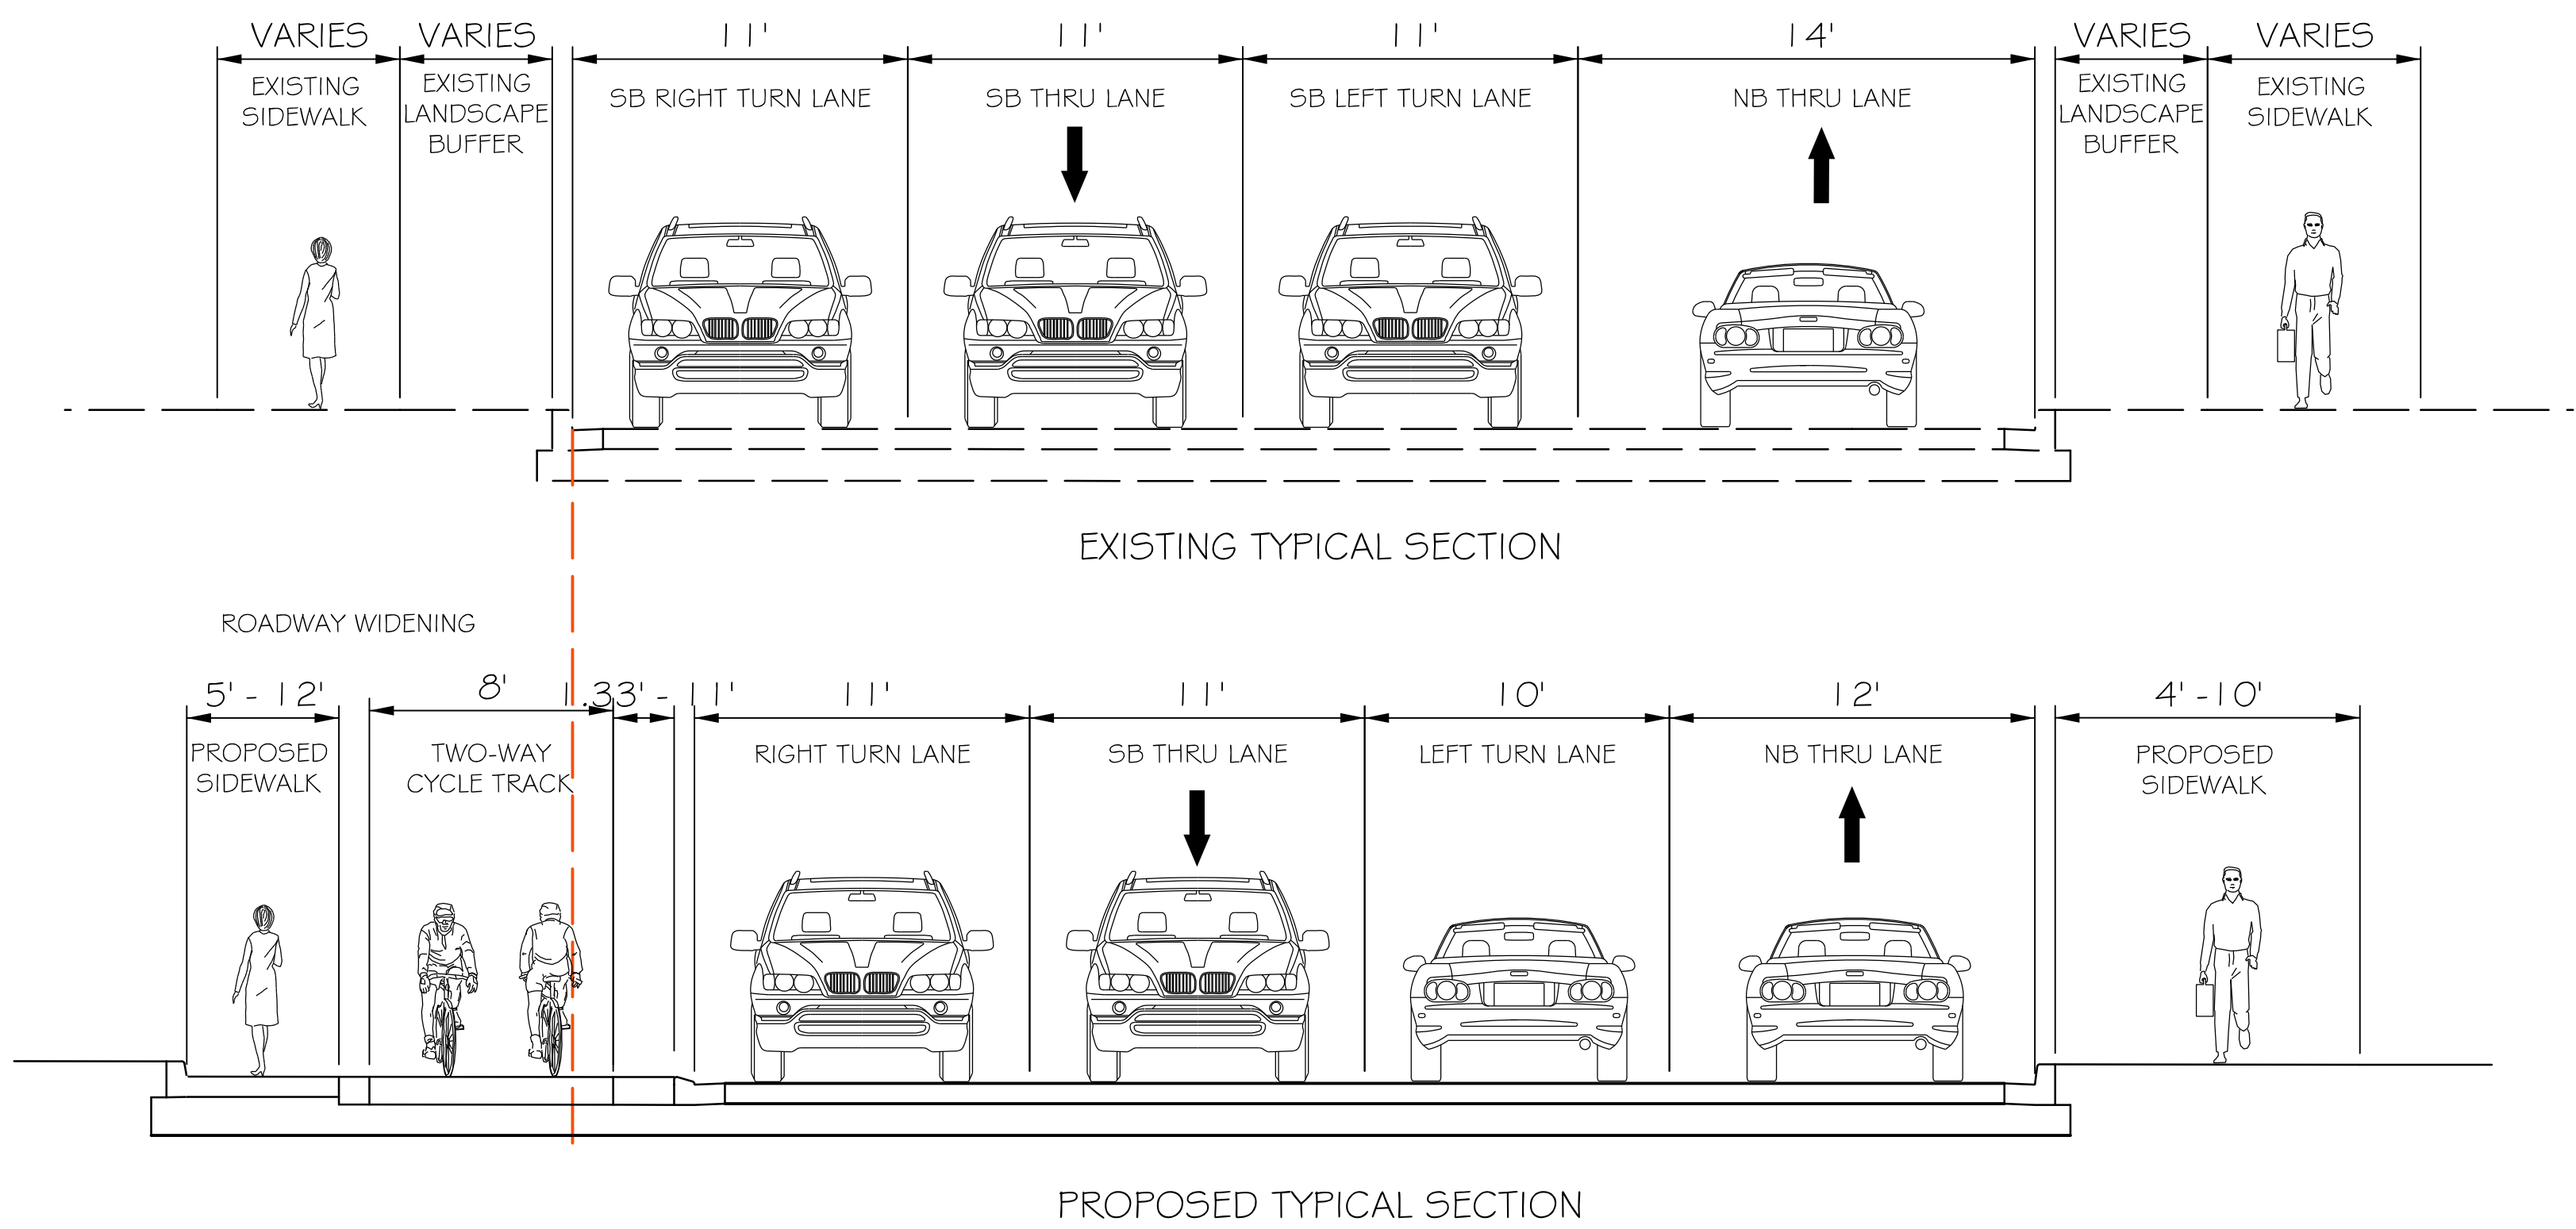

TYPICAL SECTIONS

UNIVERSITY BOULEVARD (MD 193)

NORTH OF UNIVERSITY BOULEVARD (MD 193) TO BLUERIDGE AVENUE

BLUERIDGE AVENUE TO ARCOLA AVENUE

AMHERST AVENUE BIKEWAY - FROM WINDHAM LANE TO ARCOLA AVENUE | WHEATON CBD