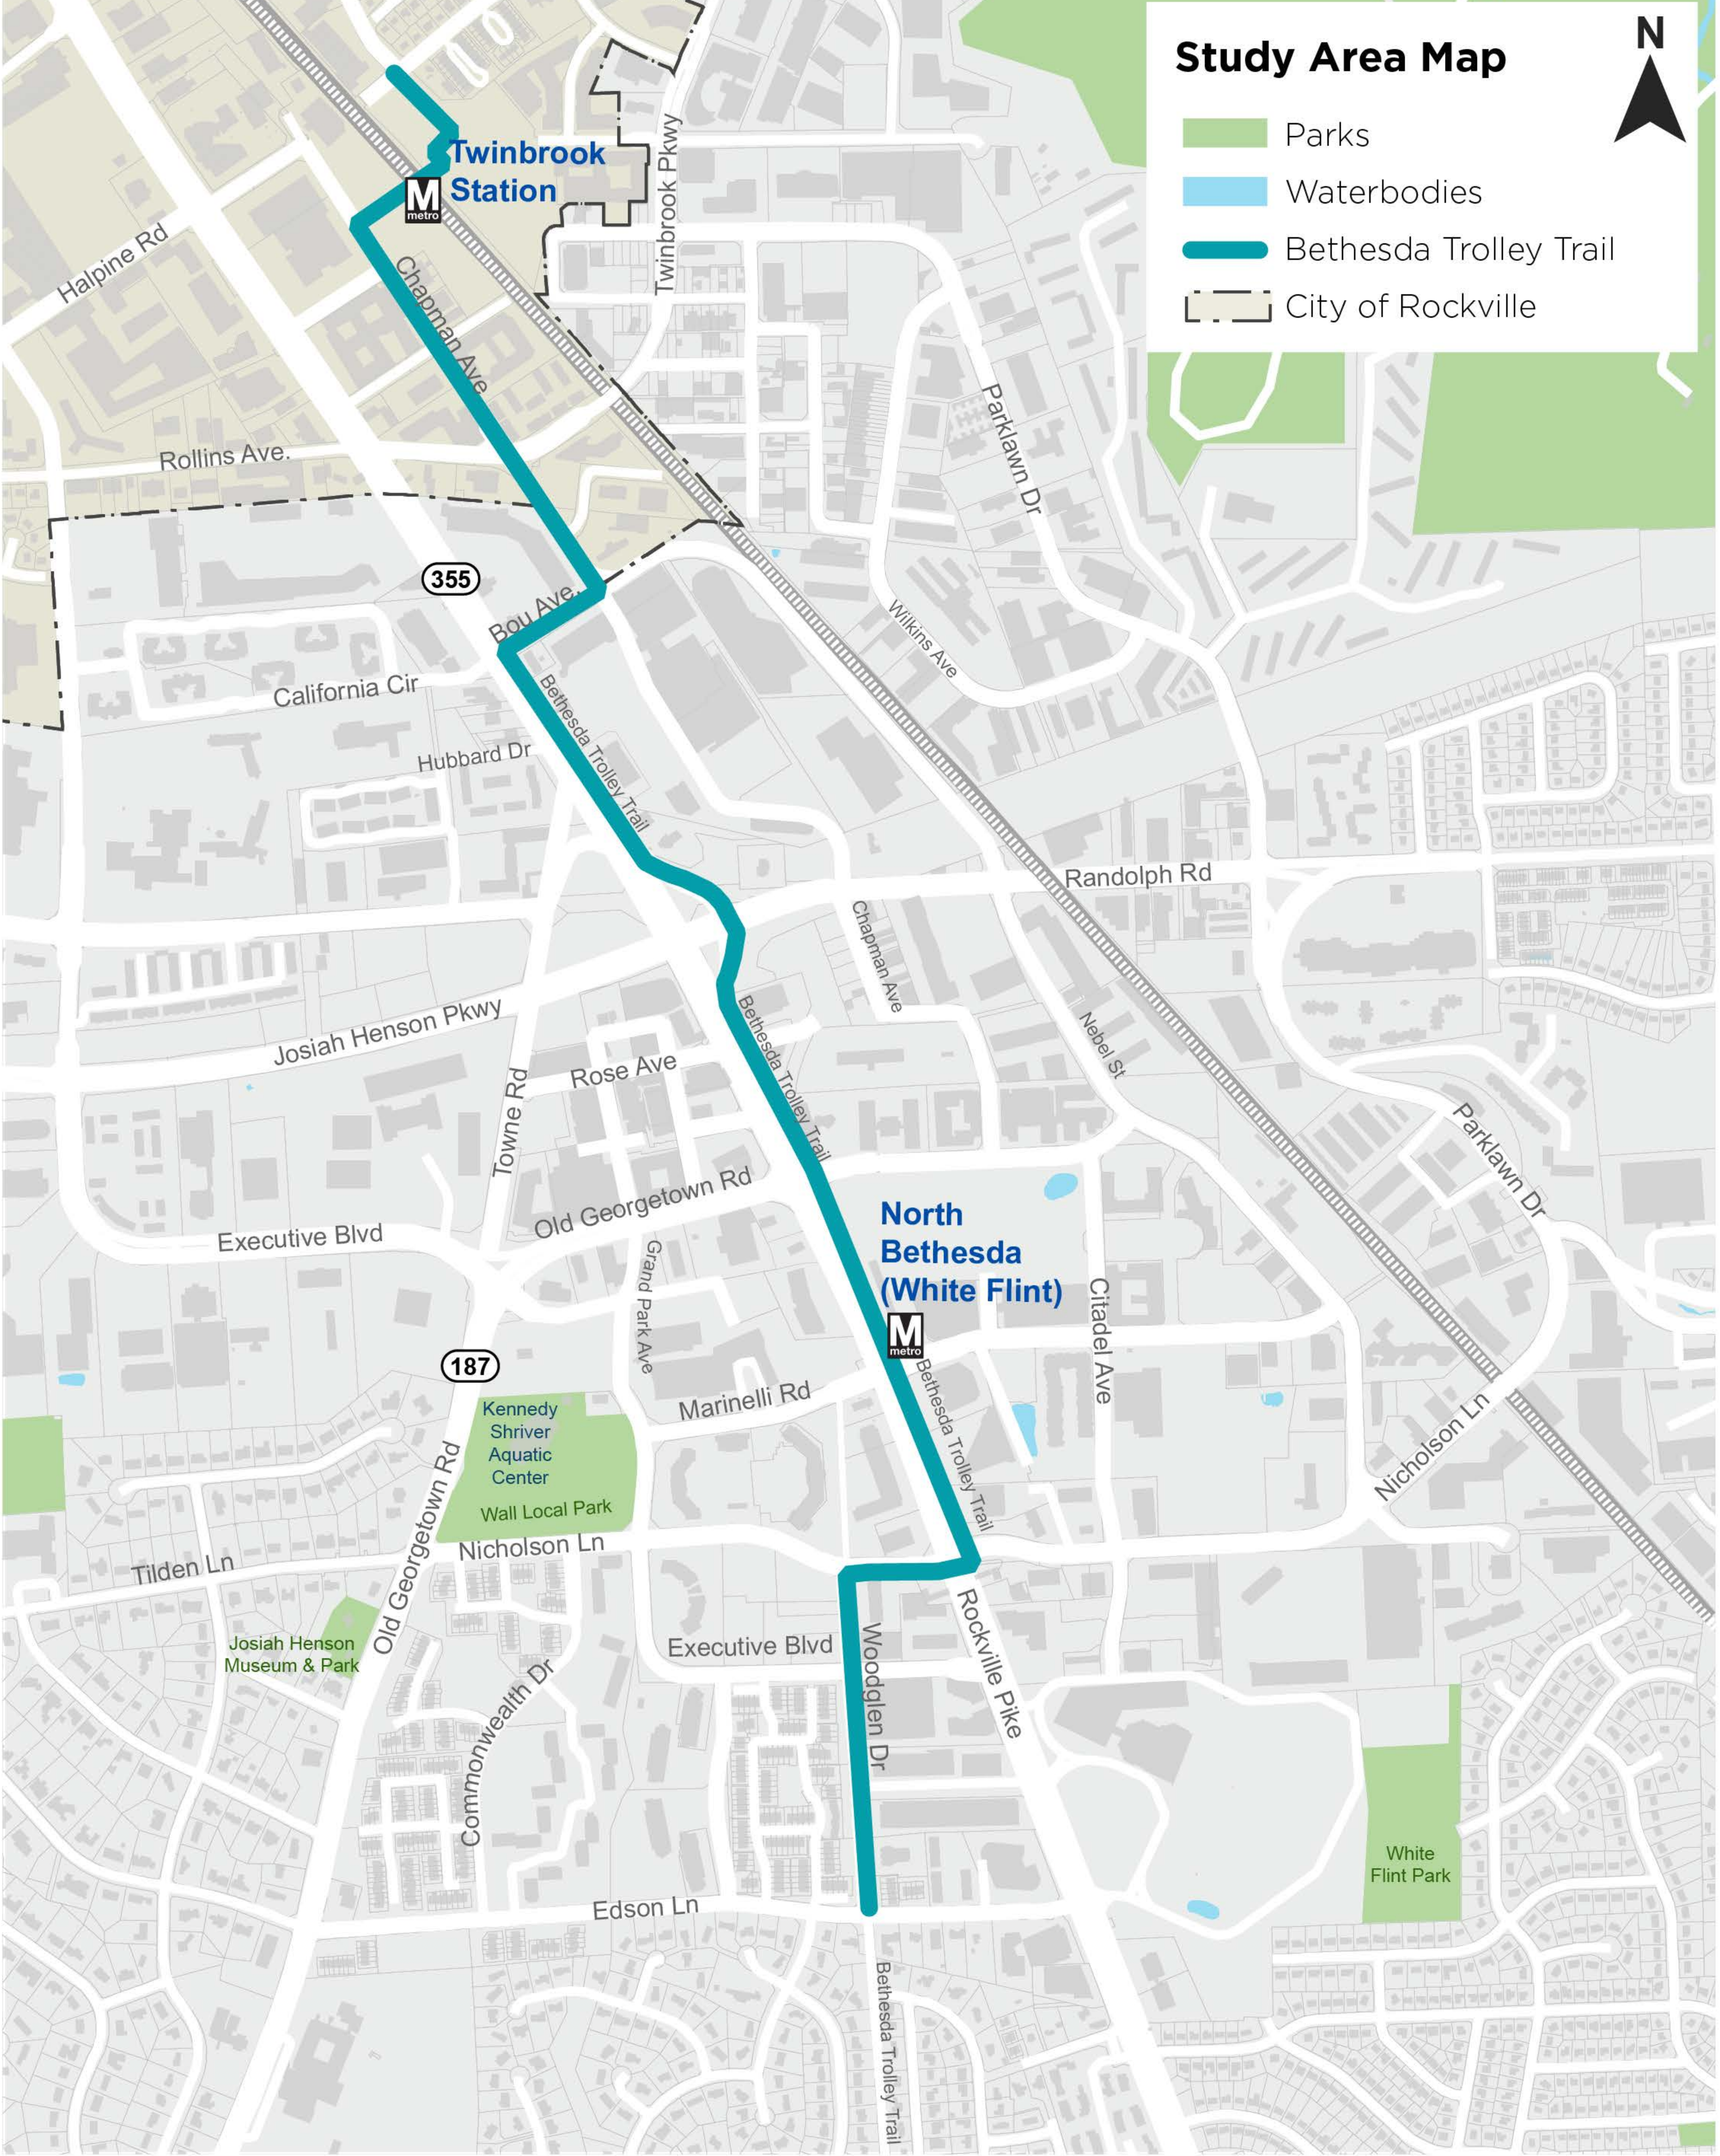

Study Area Map

-  Parks
-  Waterbodies
-  Bethesda Trolley Trail
-  City of Rockville

North Bethesda to Twinbrook Bikeway Study

Source: Montgomery County Planning Department, MD. Date: 2022